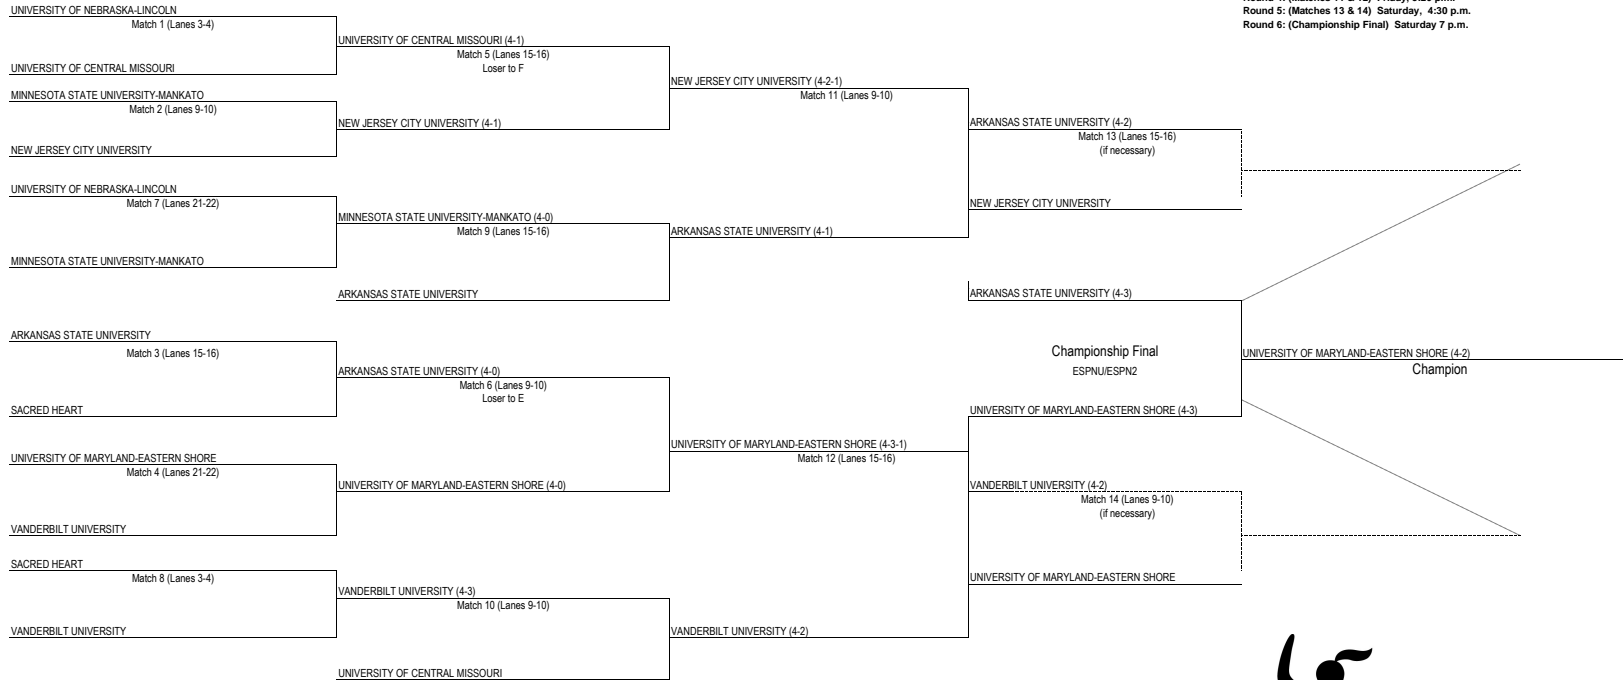

2008 National Collegiate WOMEN'S BOWLING CHAMPIONSHIP

Thunder Alley Omaha, Nebraska
April 10-12

Match Times

Championship Match will be broadcast LIVE at 8 p.m. ET Saturday, April 12, on ESPNU and at 7 p.m. ET Monday, April 14, on ESPN2

Bracket note:

1. If the winner of Match 9 defeats the winner of Match 5, then Match 13 is necessary.
2. If the winner of Match 10 defeats the winner of Match 6, then Match 14 is necessary.

*Note: The NCAA Women's Bowling Committee reserves the right to revise the schedule (i.e., match times) when necessary.