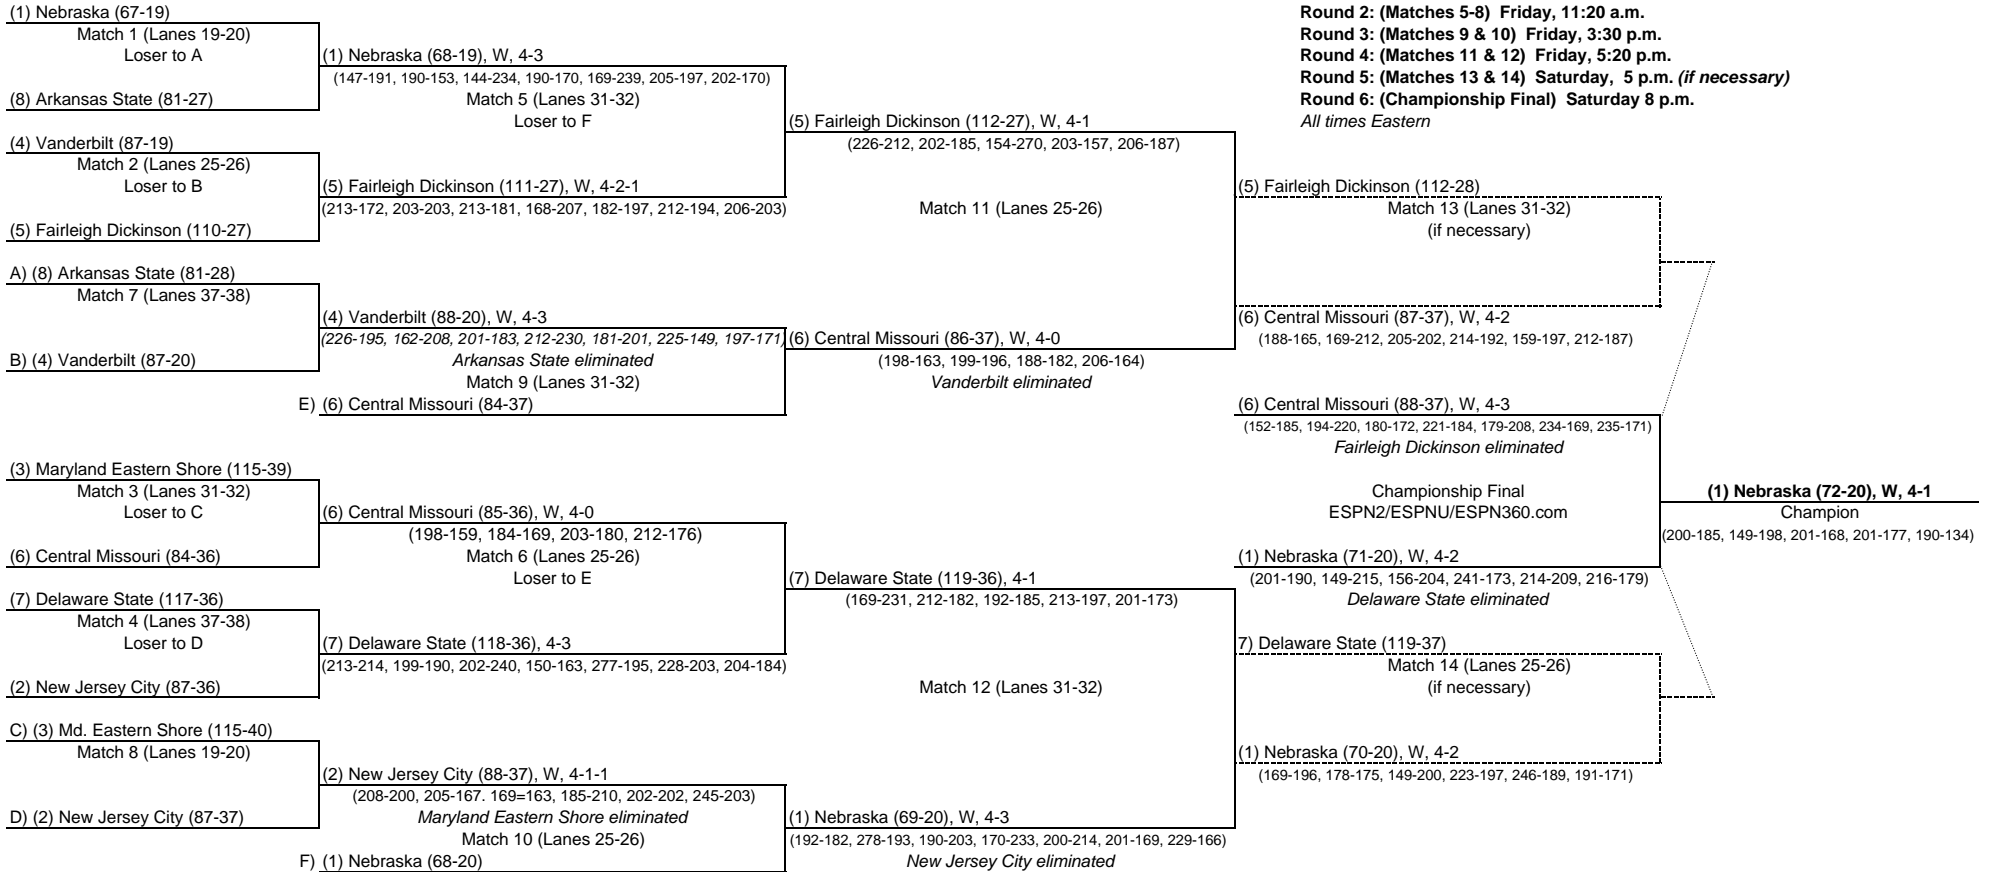

2009 National Collegiate
**WOMEN'S BOWLING
CHAMPIONSHIP**

Championship Match will be broadcast LIVE at 8 p.m. ET Saturday, April 11, on ESPN2/ESPNU/ESPN360.com and reaired at 3 p.m. ET Sunday, April 12, on ESPN

1. If the winner of Match 9 defeats the winner of Match 5, then Match 13 is necessary.
2. If the winner of Match 10 defeats the winner of Match 6, then Match 14 is necessary.

UNDER 'COMPOSITE TV SCHEDULE' FOR ESPN, ESPN2 & ESPNU LISTINGS AND MATCH TIMES**