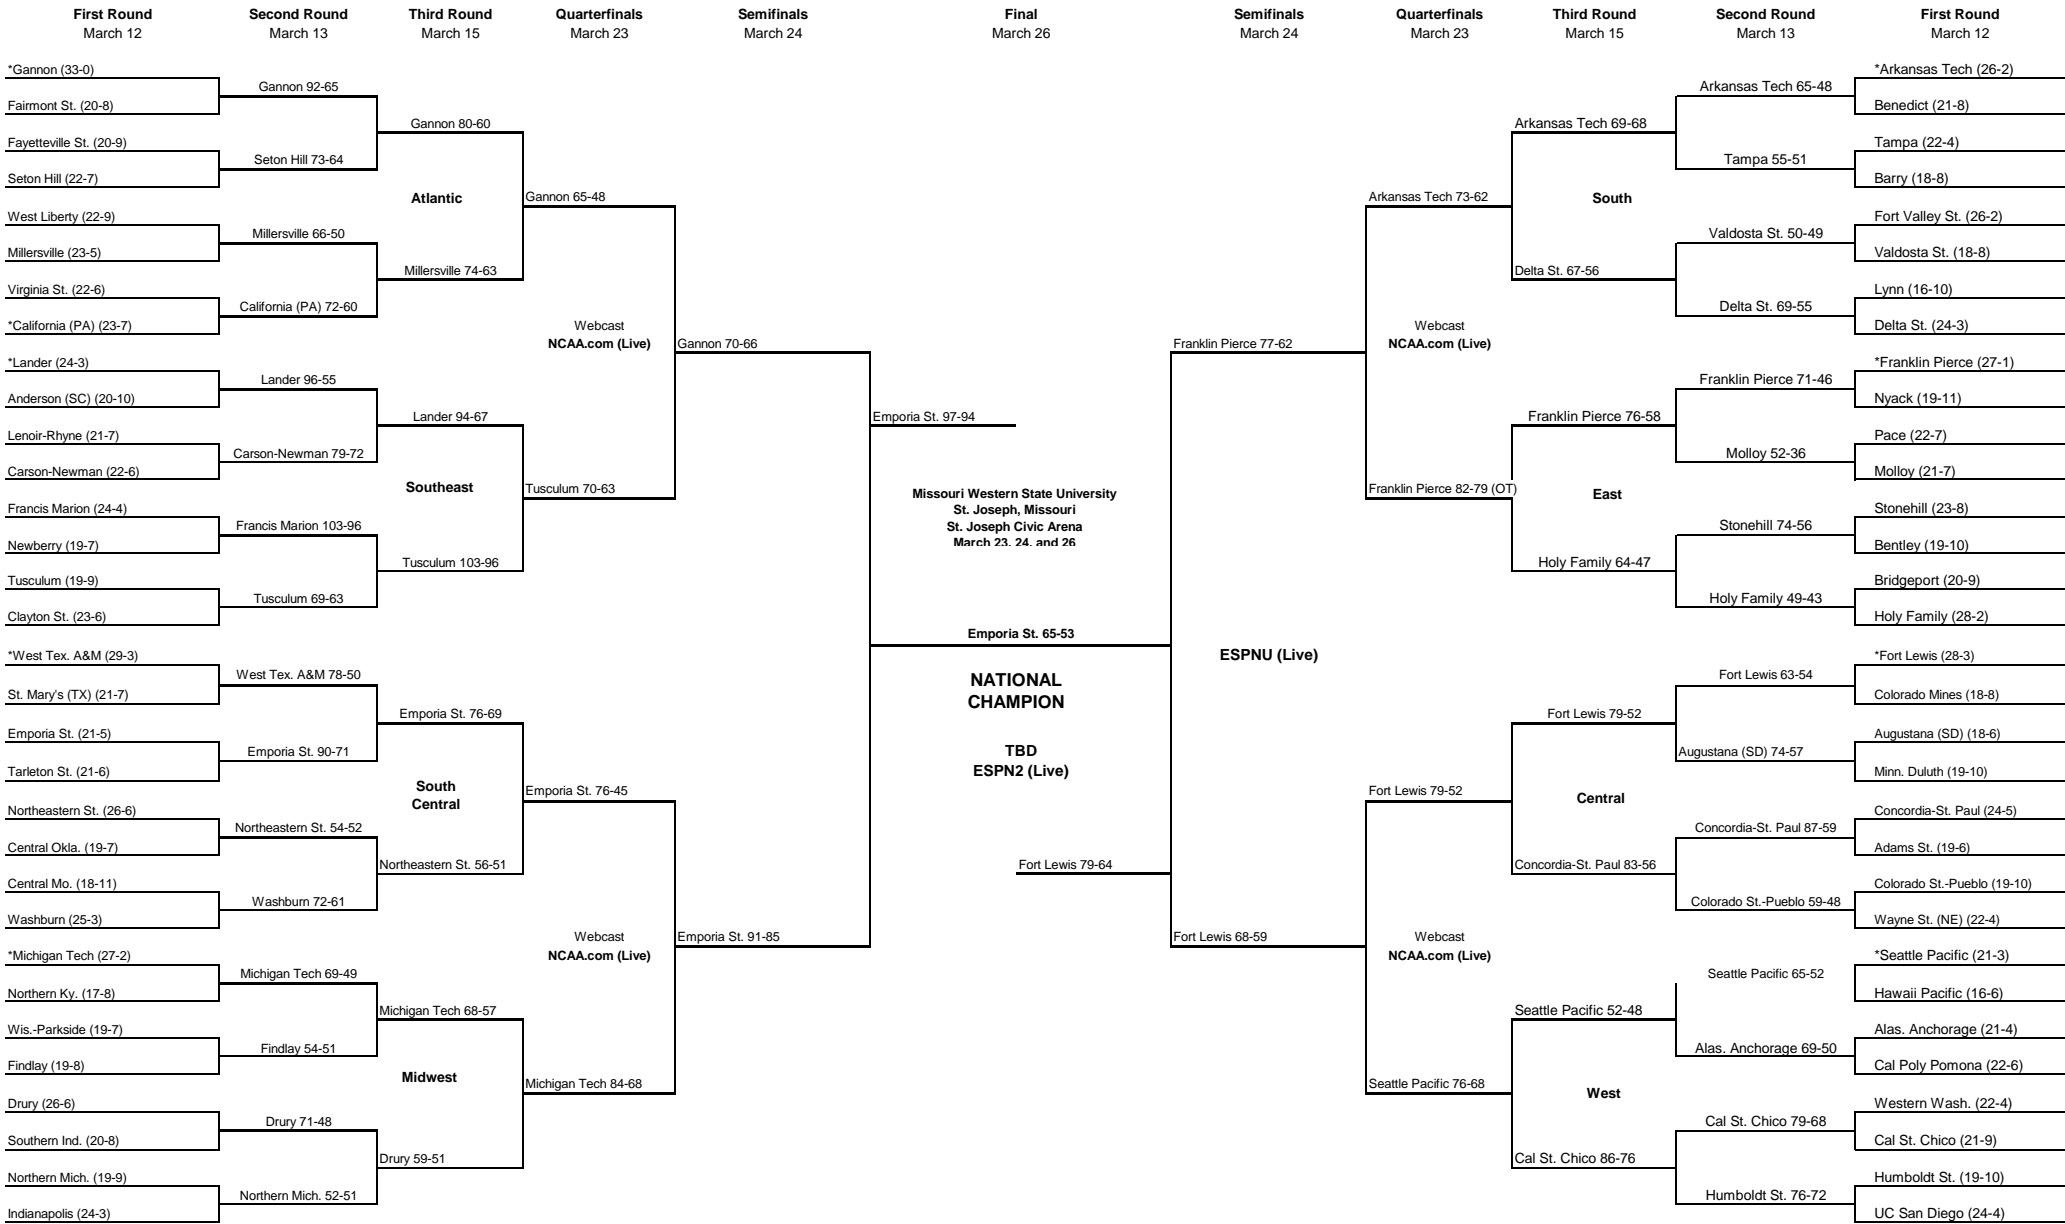

# NCAA Division II Women's BASKETBALL CHAMPIONSHIP

\* Host Institutions