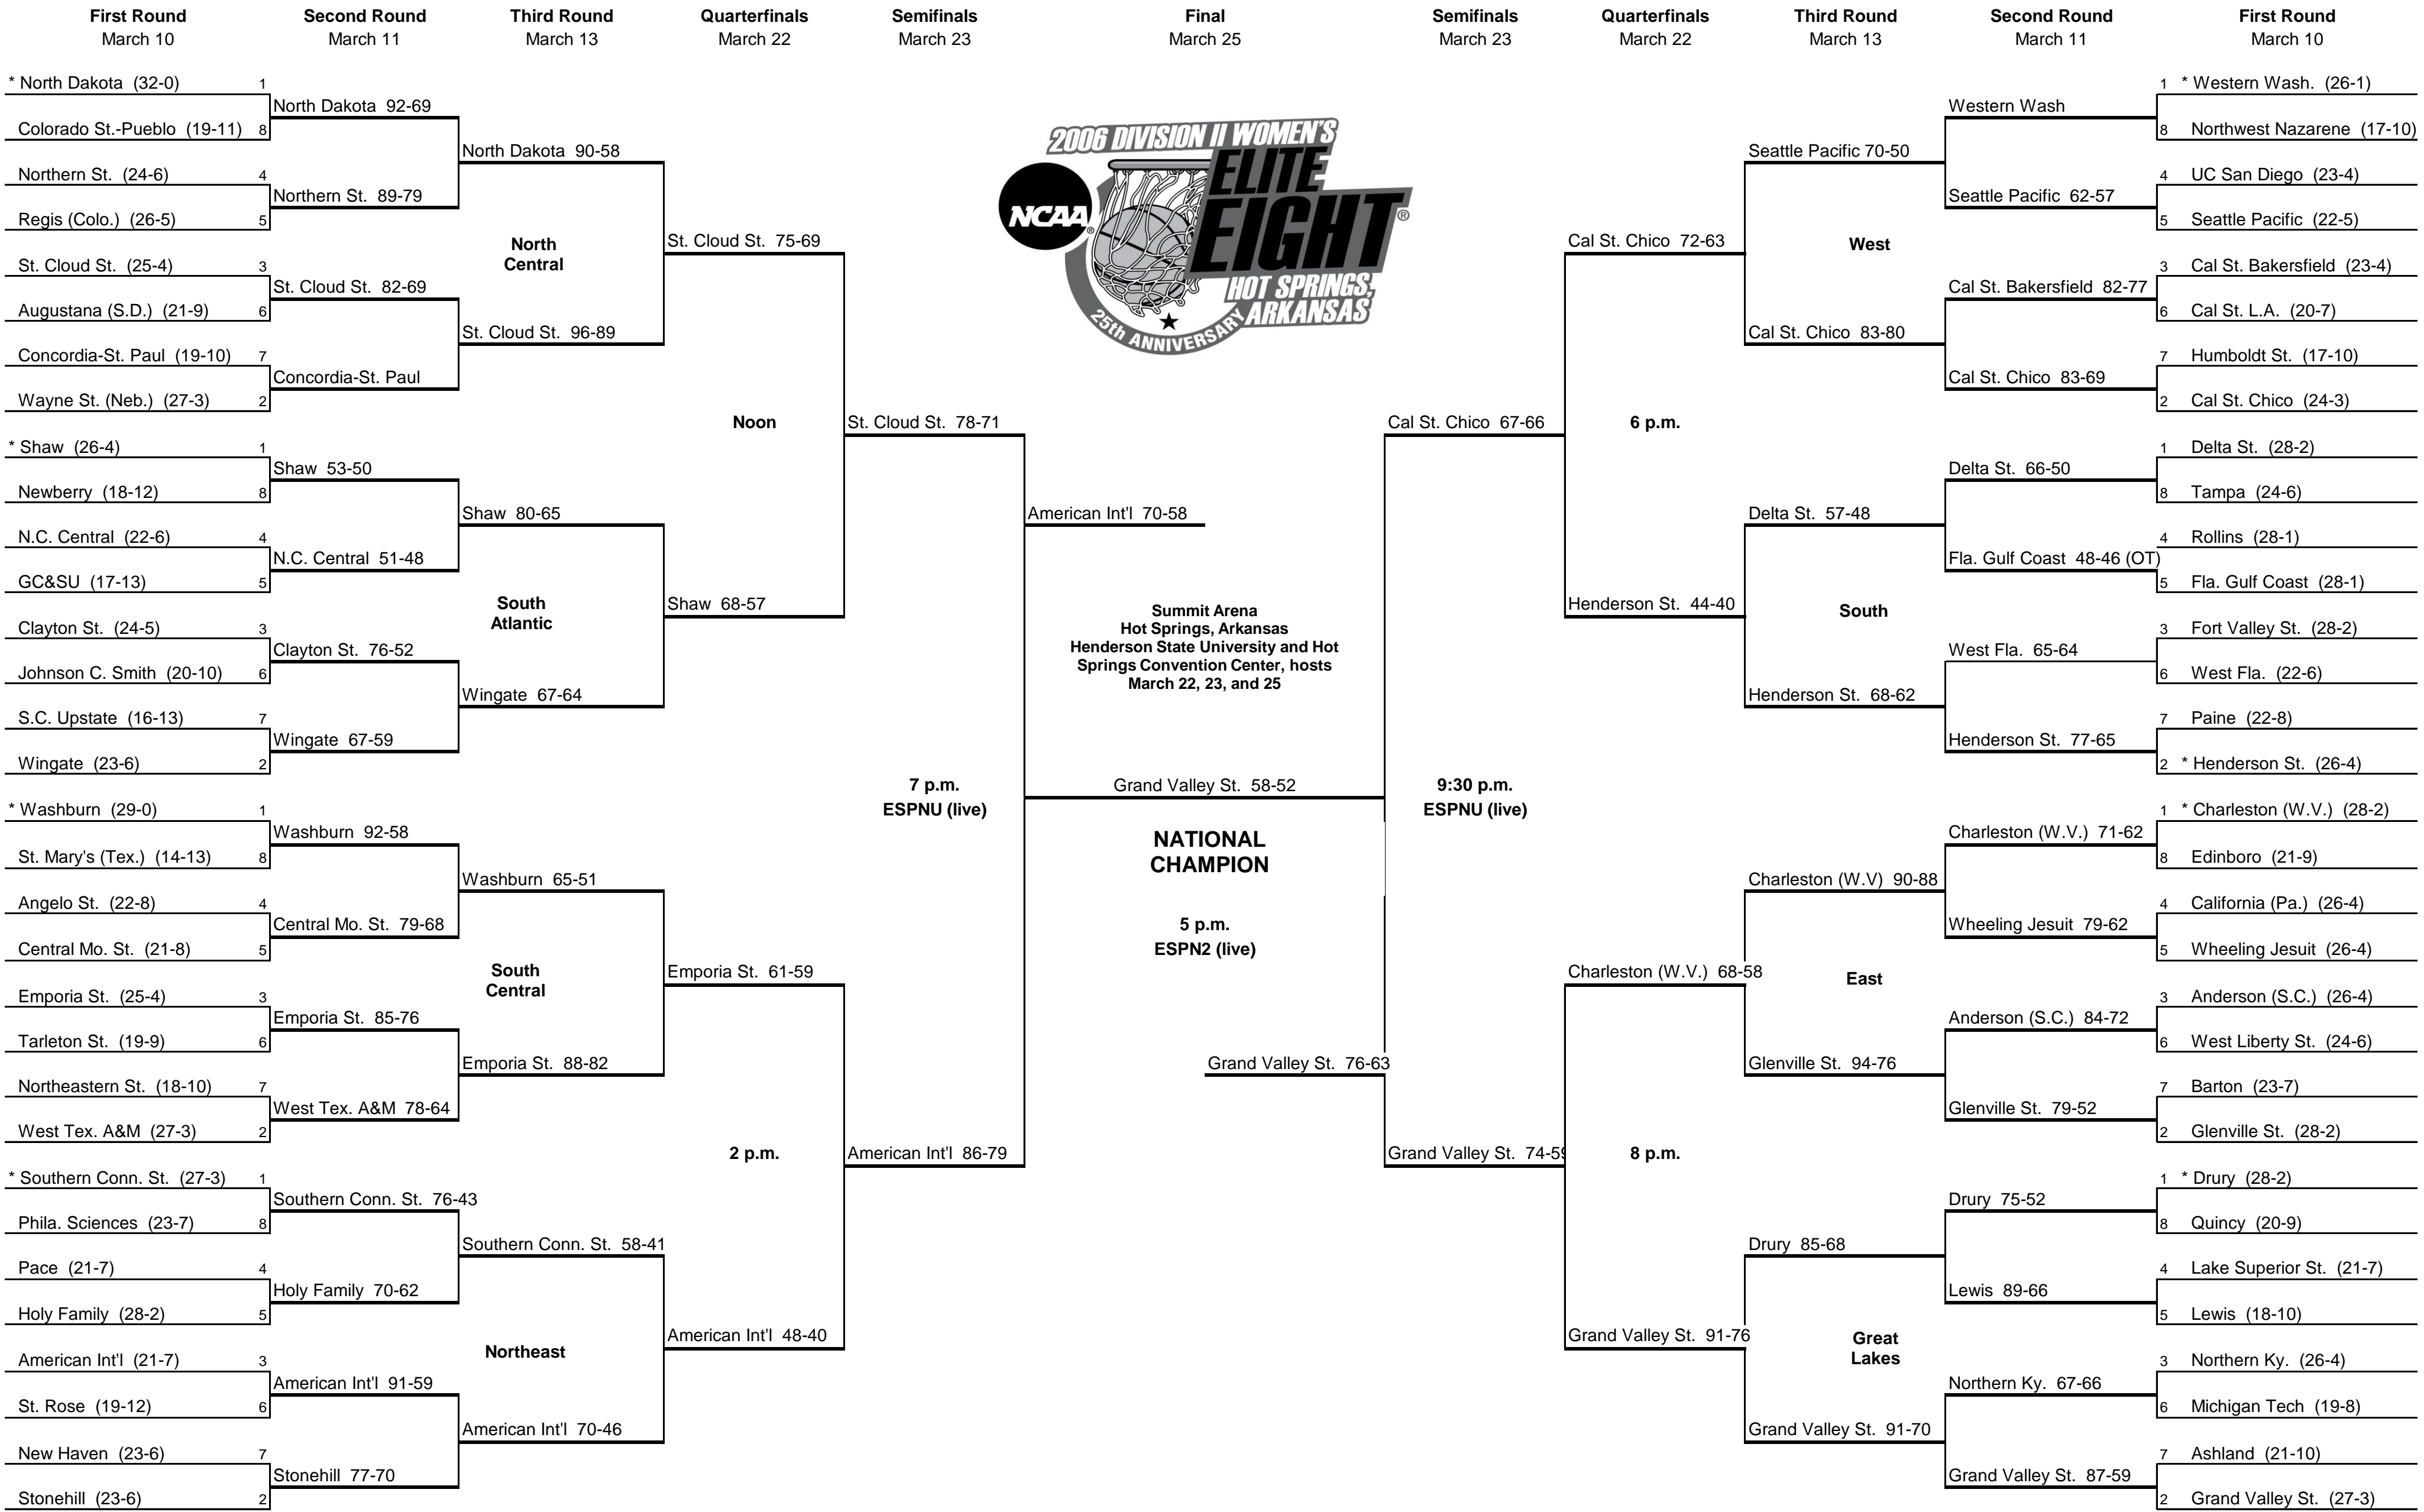

NCAA Division II Women's BASKETBALL CHAMPIONSHIP

* Host Institution
All times listed are Central.