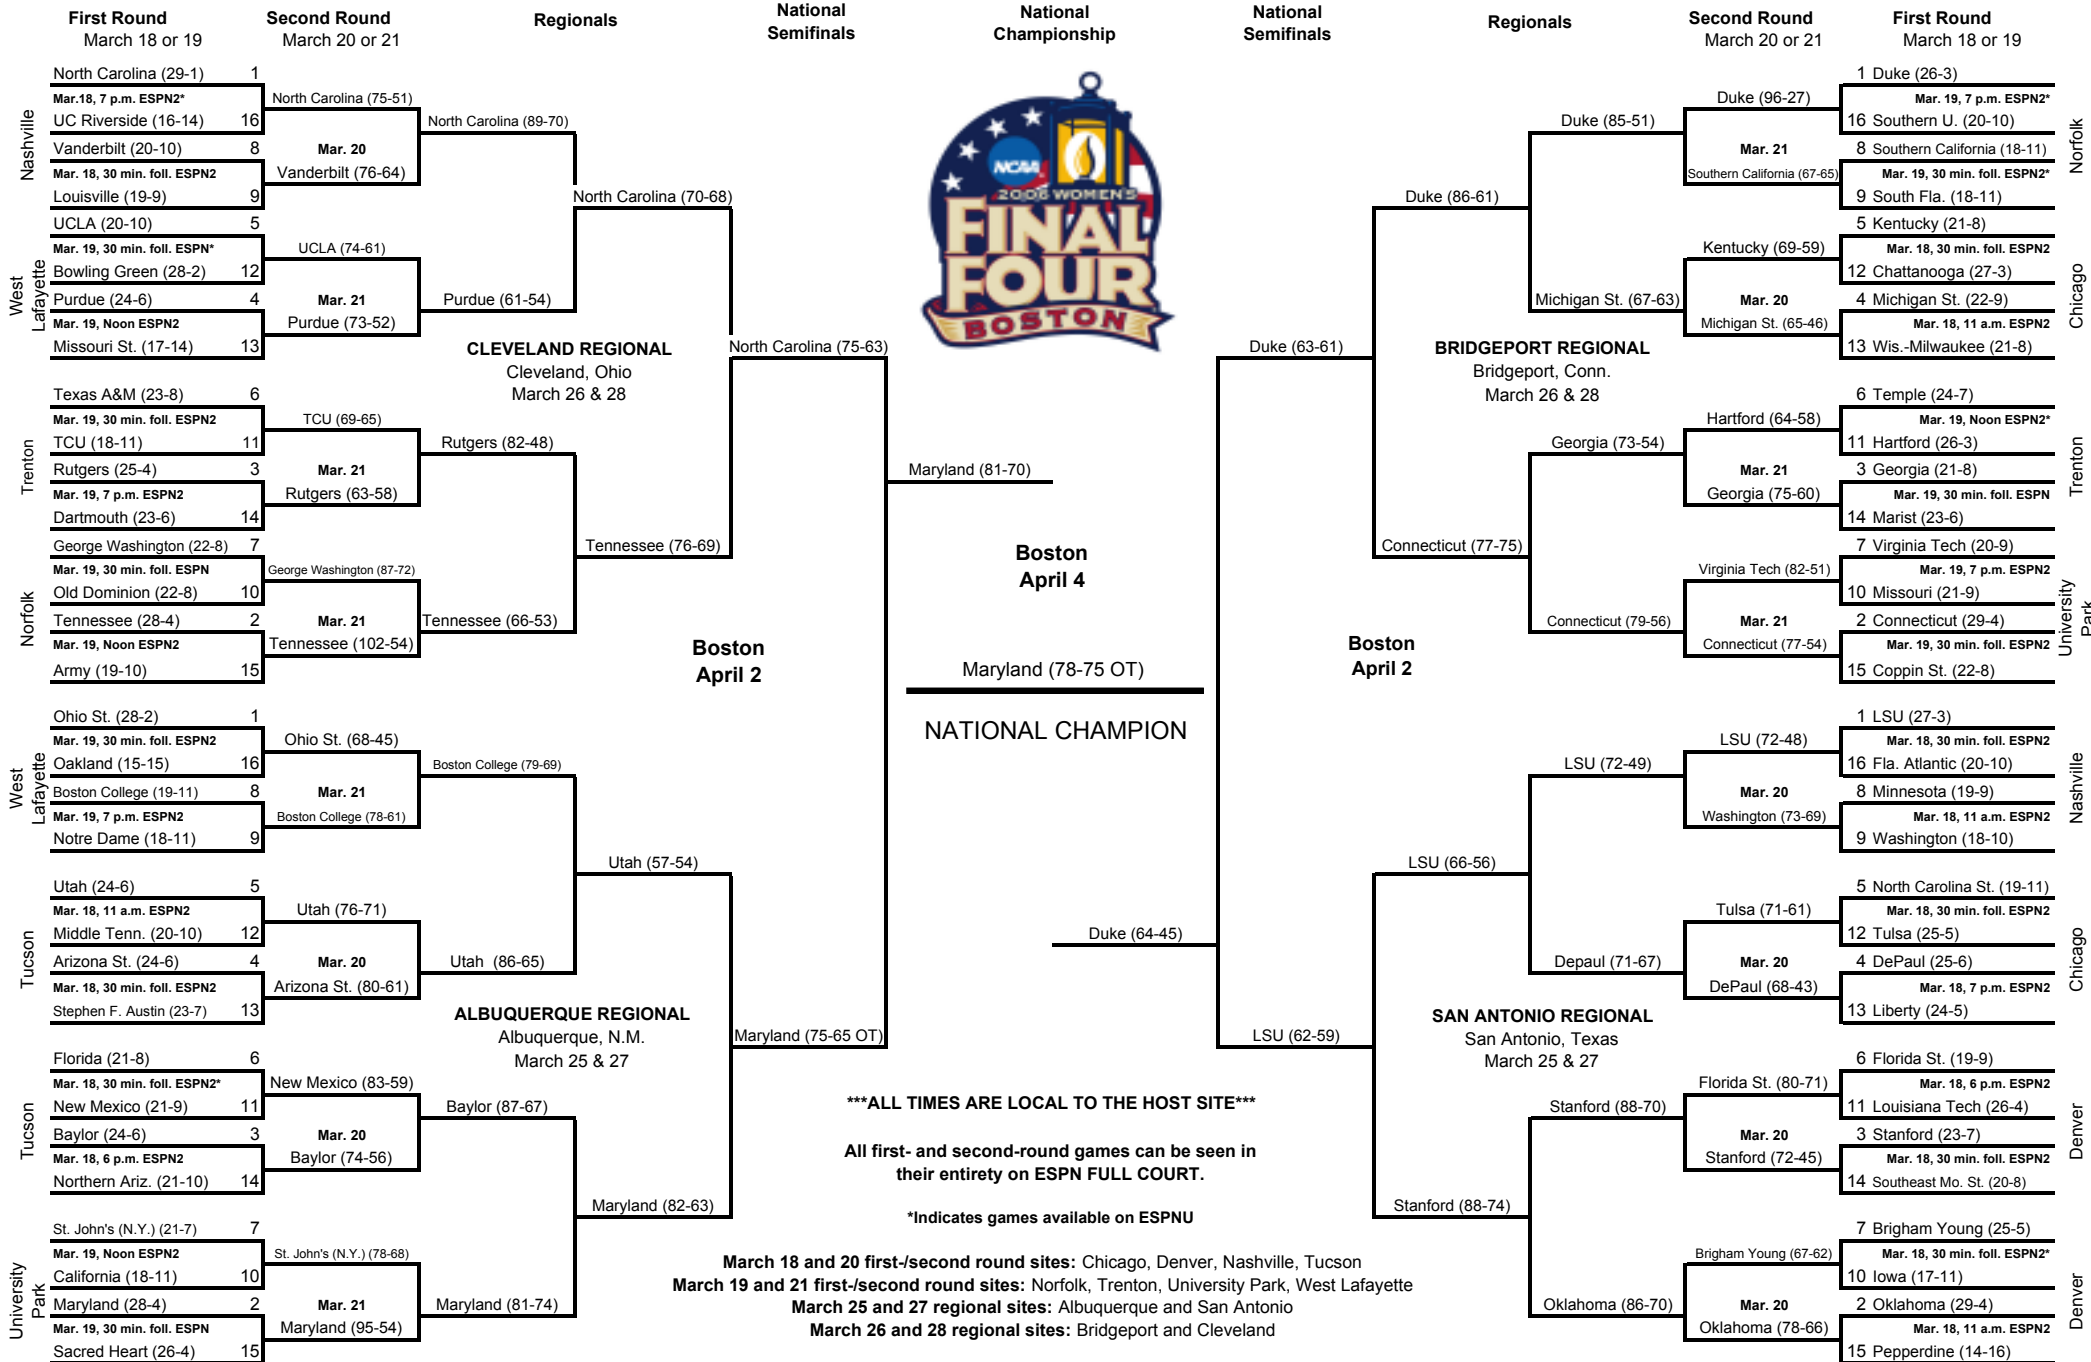

# 2006 NCAA Division I Women's Basketball Championship

\*\*\*ALL TIMES ARE LOCAL TO THE HOST SITE\*\*\*

All first- and second-round games can be seen in their entirety on ESPN FULL COURT.

\*Indicates games available on ESPN U

March 18 and 20 first-/second round sites: Chicago, Denver, Nashville, Tucson  
March 19 and 21 first-/second round sites: Norfolk, Trenton, University Park, West Lafayette  
March 25 and 27 regional sites: Albuquerque and San Antonio  
March 26 and 28 regional sites: Bridgeport and Cleveland