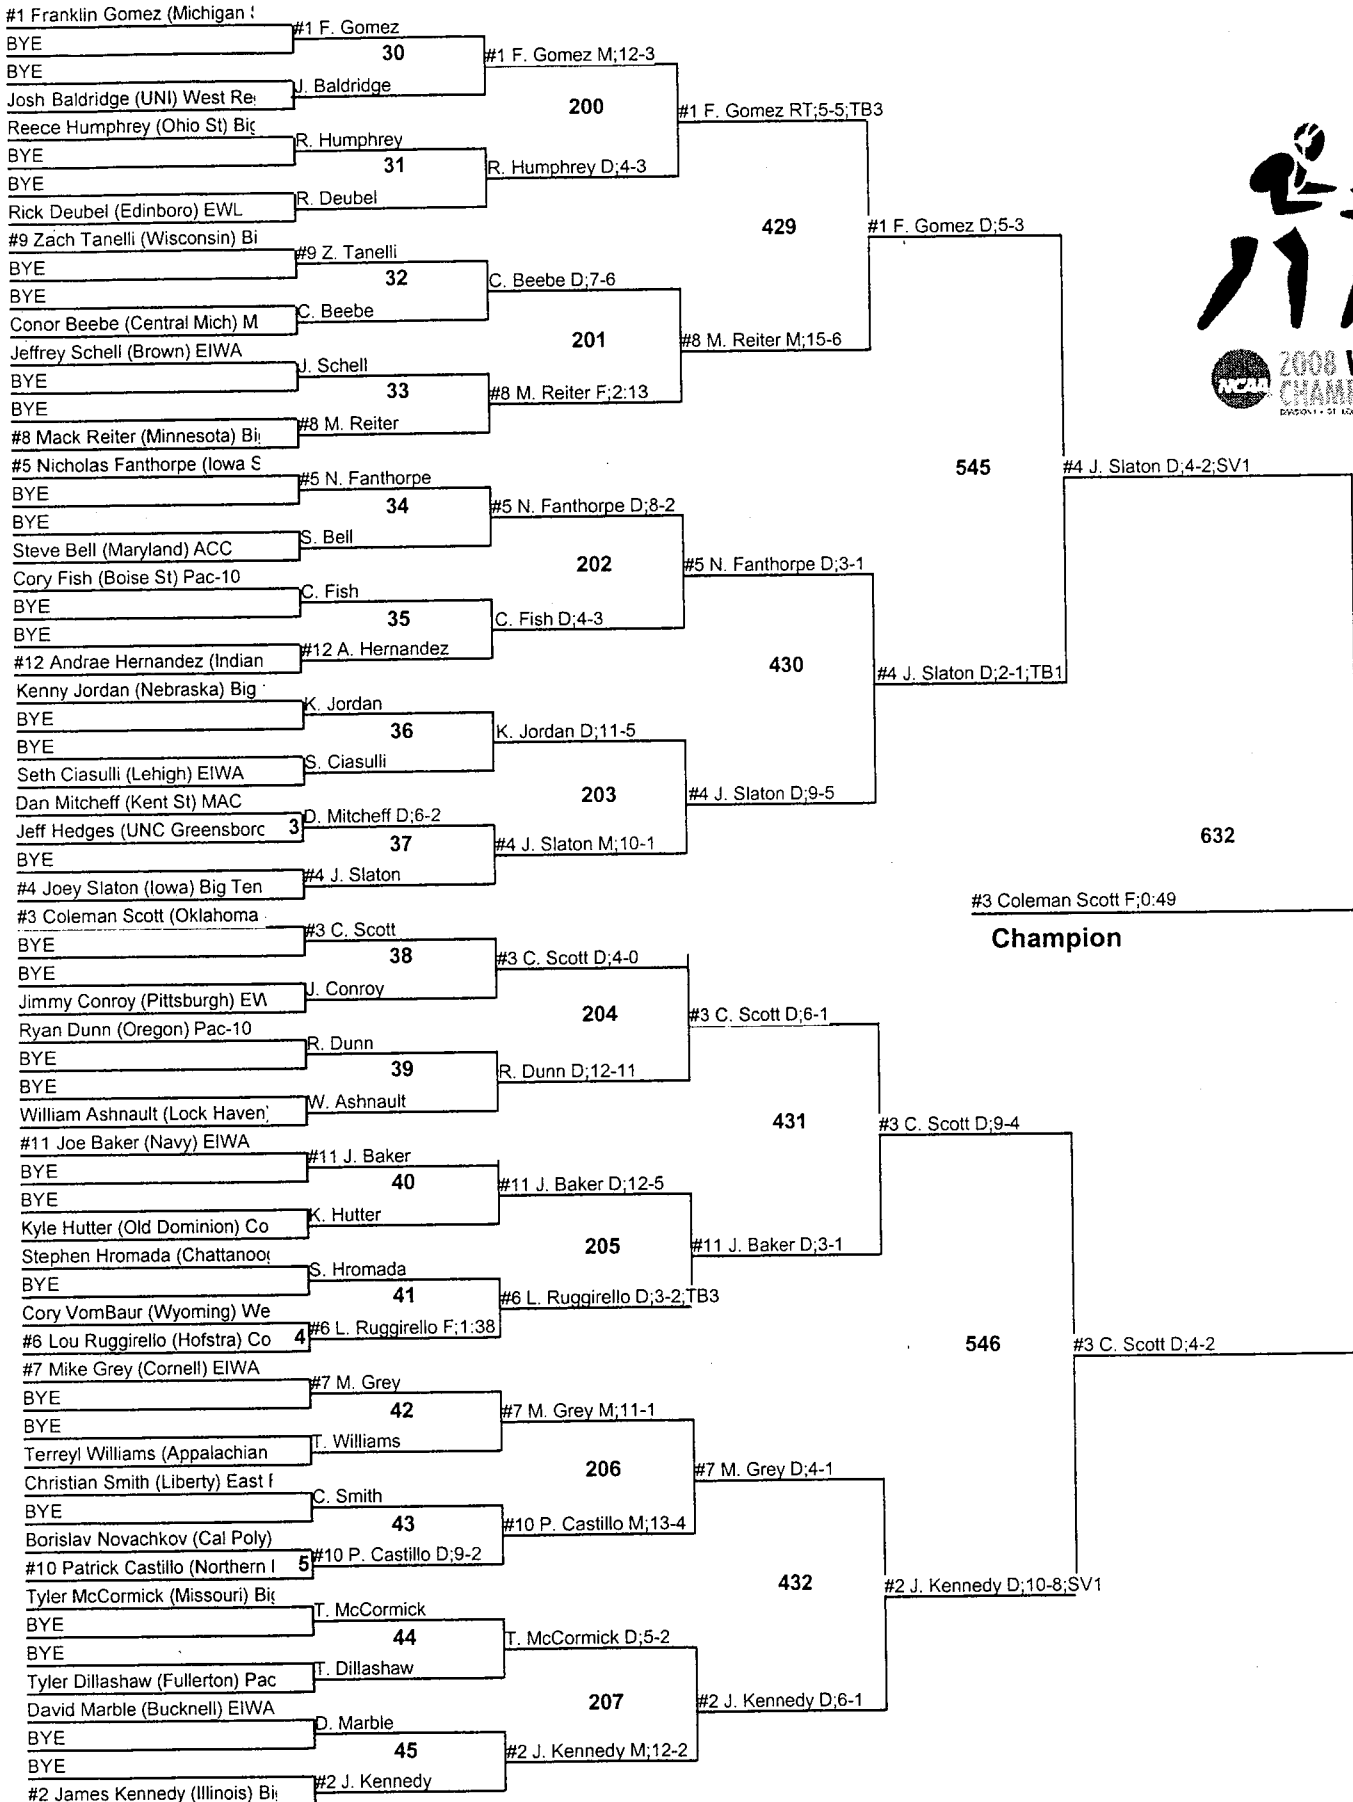

# 2008 NCAA Division I Wrestling Championships

125

Championship

20-22 March 2008

Thursday Morning First Round	THURSDAY NIGHT SECOND ROUND	FRIDAY MORNING QUARTERFINALS	FRIDAY NIGHT SEMIFINALS	SATURDAY FINAL
------------------------------	--------------------------------	---------------------------------	----------------------------	-------------------

# 2008 NCAA Division I Wrestling Championships

THURSDAY EVENING	FRIDAY MORNING	FRIDAY EVENING	SATURDAY MORNING
------------------	----------------	----------------	------------------

125

**Wrestleback**  
20-22 March 2008

# 2008 NCAA Division I Wrestling Championships

133

Championship

20-22 March 2008

Thursday Morning First Round	THURSDAY NIGHT SECOND ROUND	FRIDAY MORNING QUARTERFINALS	FRIDAY NIGHT SEMIFINALS	SATURDAY FINAL
------------------------------	-----------------------------	------------------------------	-------------------------	----------------