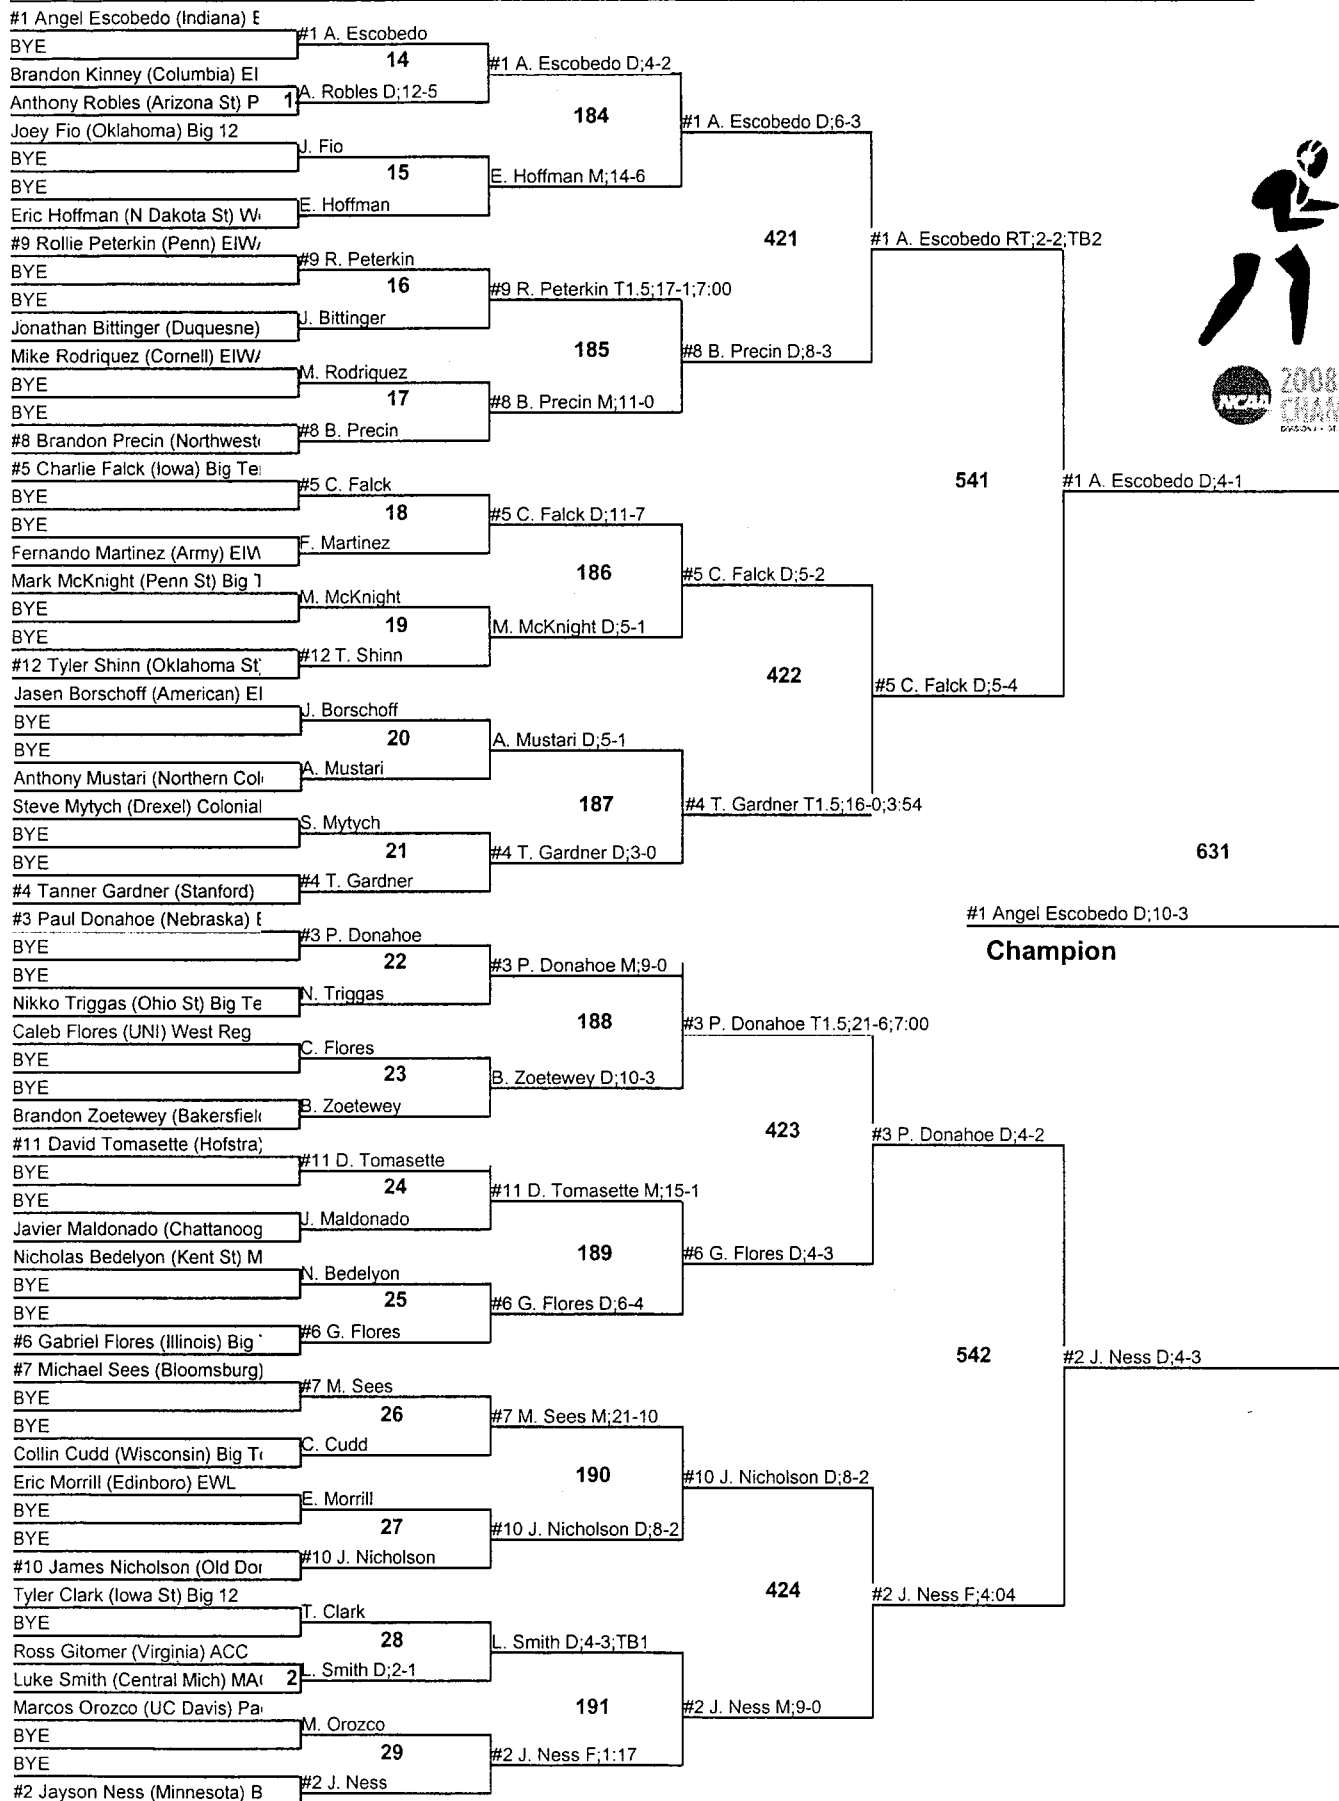

## Team Standings

Final

Plc	Score	School	CH	CO	1	2	3	4	5	6	7	8
51	3.0	Cleveland State University	0	0	0	0	0	0	0	0	0	0
	3.0	Liberty University	0	0	0	0	0	0	0	0	0	0
53	2.0	Cal State-Bakersfield	0	0	0	0	0	0	0	0	0	0
	2.0	Delaware State University	0	0	0	0	0	0	0	0	0	0
	2.0	George Mason University	0	0	0	0	0	0	0	0	0	0
	2.0	Lock Haven University	0	0	0	0	0	0	0	0	0	0
	2.0	North Carolina-Chapel Hill	0	0	0	0	0	0	0	0	0	0
	2.0	Oregon	0	0	0	0	0	0	0	0	0	0
	2.0	Virginia Military Institute	0	0	0	0	0	0	0	0	0	0
60	1.5	Bucknell University	0	0	0	0	0	0	0	0	0	0
	1.5	Drexel University	0	0	0	0	0	0	0	0	0	0
	1.5	Wyoming	0	0	0	0	0	0	0	0	0	0
63	1.0	Binghamton University	0	0	0	0	0	0	0	0	0	0
	1.0	Columbia University	0	0	0	0	0	0	0	0	0	0
	1.0	UC Davis	0	0	0	0	0	0	0	0	0	0
66	0.5	Ohio University	0	0	0	0	0	0	0	0	0	0
67	0.0	Boston University	0	0	0	0	0	0	0	0	0	0
	0.0	Brown University	0	0	0	0	0	0	0	0	0	0
	0.0	Clarion University	0	0	0	0	0	0	0	0	0	0
	0.0	Duquesne University	0	0	0	0	0	0	0	0	0	0
	0.0	Eastern Michigan University	0	0	0	0	0	0	0	0	0	0
	0.0	Millersville University	0	0	0	0	0	0	0	0	0	0
	0.0	Rutgers University	0	0	0	0	0	0	0	0	0	0
	0.0	Virginia Tech	0	0	0	0	0	0	0	0	0	0

# 2008 NCAA Division I Wrestling Championships

125

Championship

20-22 March 2008

Thursday Morning First Round	THURSDAY NIGHT SECOND ROUND	FRIDAY MORNING QUARTERFINALS	FRIDAY NIGHT SEMIFINALS	SATURDAY FINAL
------------------------------	--------------------------------	---------------------------------	----------------------------	-------------------

# 2008 NCAA Division I Wrestling Championships

THURSDAY EVENING	FRIDAY MORNING	FRIDAY EVENING	SATURDAY MORNING
------------------	----------------	----------------	------------------

125

**Wrestleback**  
20-22 March 2008