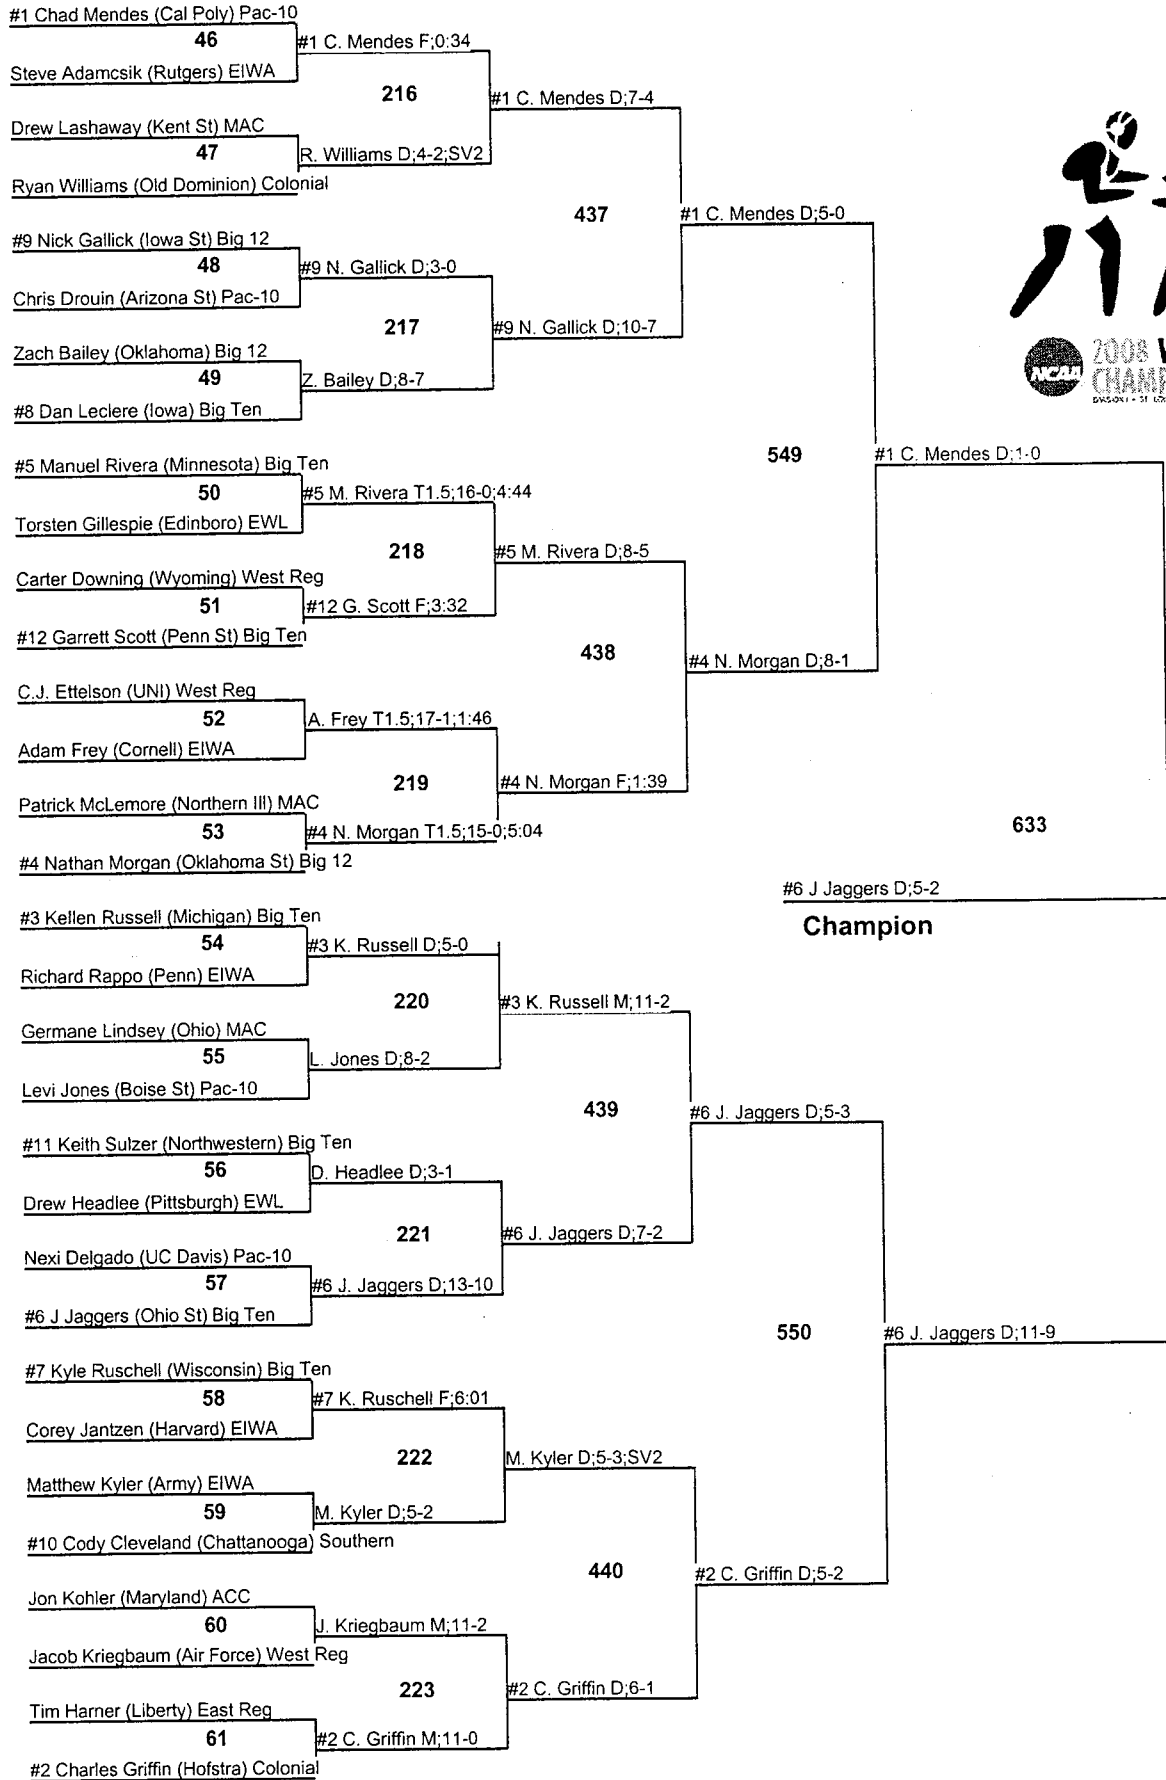

# 2008 NCAA Division I Wrestling Championships

125

Championship

20-22 March 2008

Thursday Morning First Round	THURSDAY NIGHT SECOND ROUND	FRIDAY MORNING QUARTERFINALS	FRIDAY NIGHT SEMIFINALS	SATURDAY FINAL
------------------------------	--------------------------------	---------------------------------	----------------------------	-------------------

# 2008 NCAA Division I Wrestling Championships

THURSDAY EVENING	FRIDAY MORNING	FRIDAY EVENING	SATURDAY MORNING
------------------	----------------	----------------	------------------

133

Wrestleback  
20-22 March 2008

# 2008 NCAA Division I Wrestling Championships

141  
**Championship**  
 20-22 March 2008

Thursday Morning First Round	THURSDAY NIGHT SECOND ROUND	FRIDAY MORNING QUARTERFINALS	FRIDAY NIGHT SEMIFINALS	SATURDAY FINAL
------------------------------	--------------------------------	---------------------------------	----------------------------	-------------------