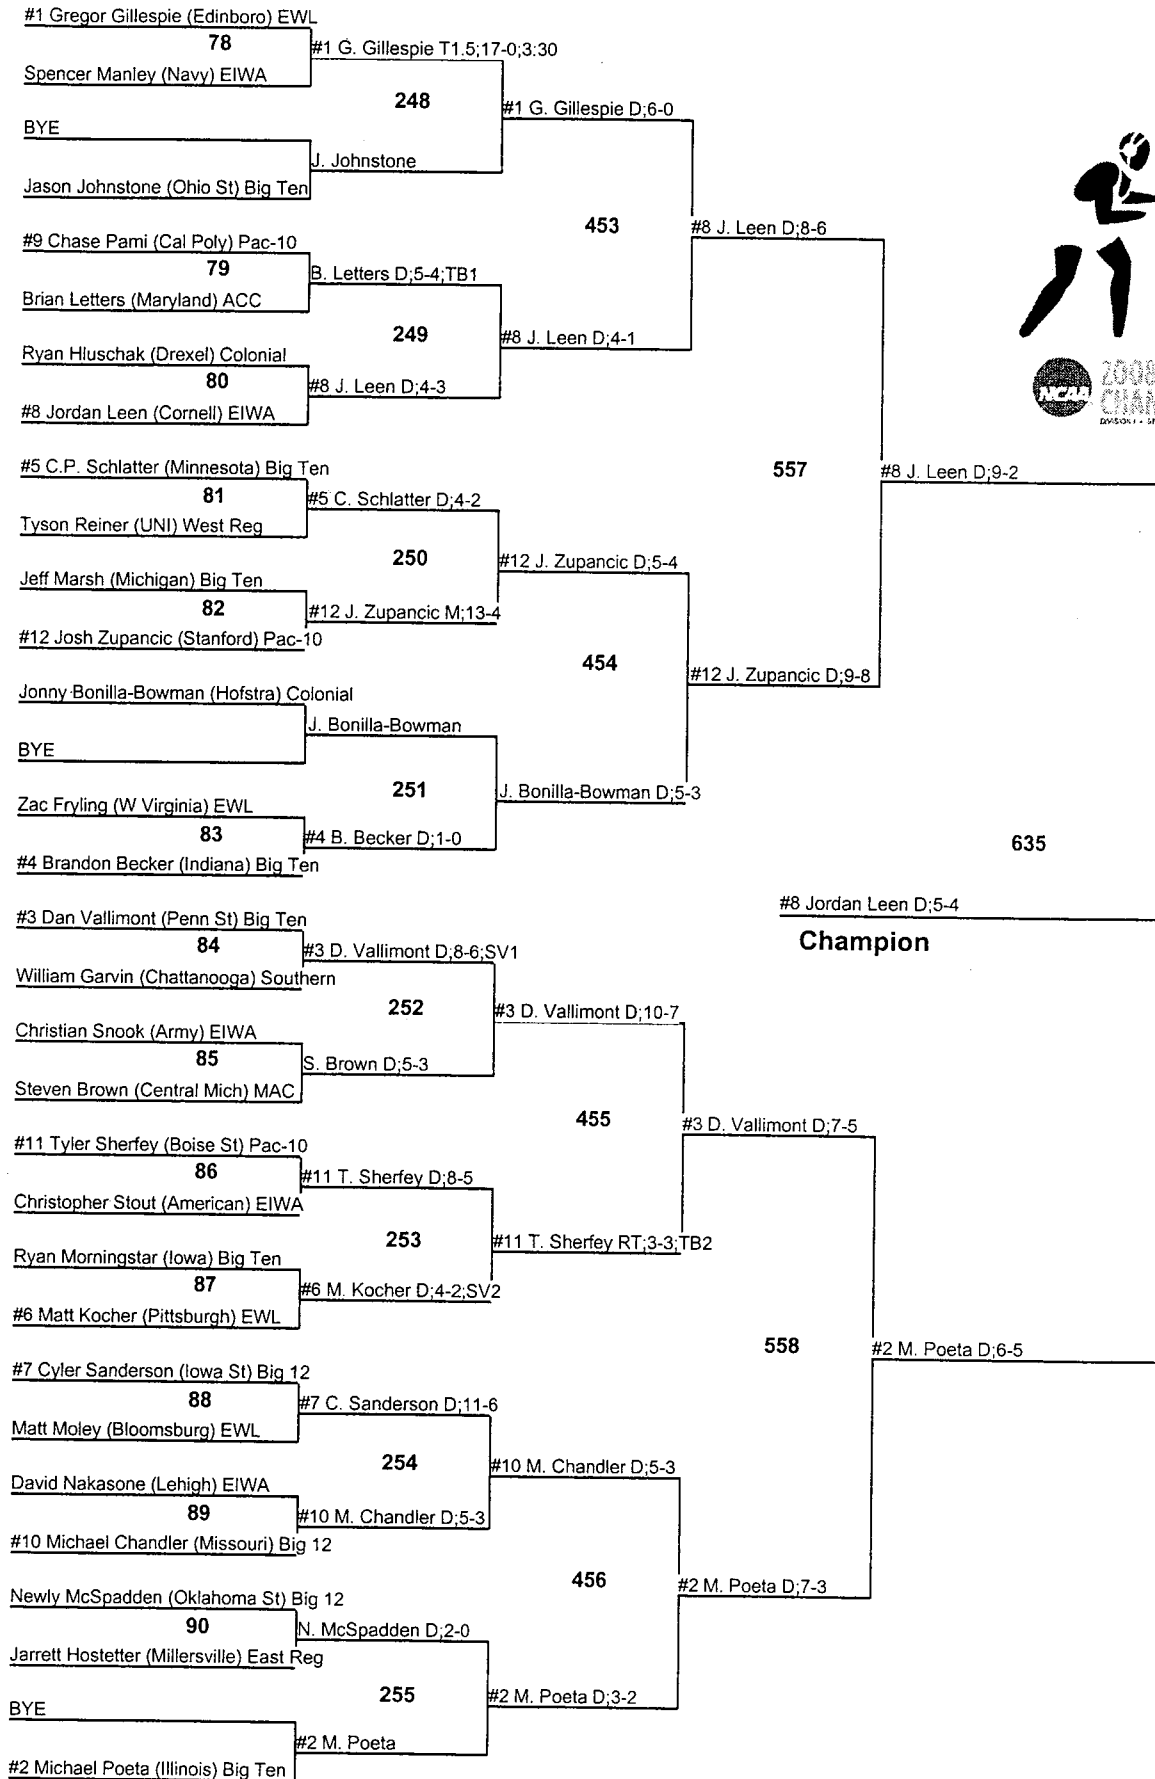

2008 NCAA Division I Wrestling Championships

157

Championship

20-22 March 2008

Thursday Morning First Round	THURSDAY NIGHT SECOND ROUND	FRIDAY MORNING QUARTERFINALS	FRIDAY NIGHT SEMIFINALS	SATURDAY FINAL