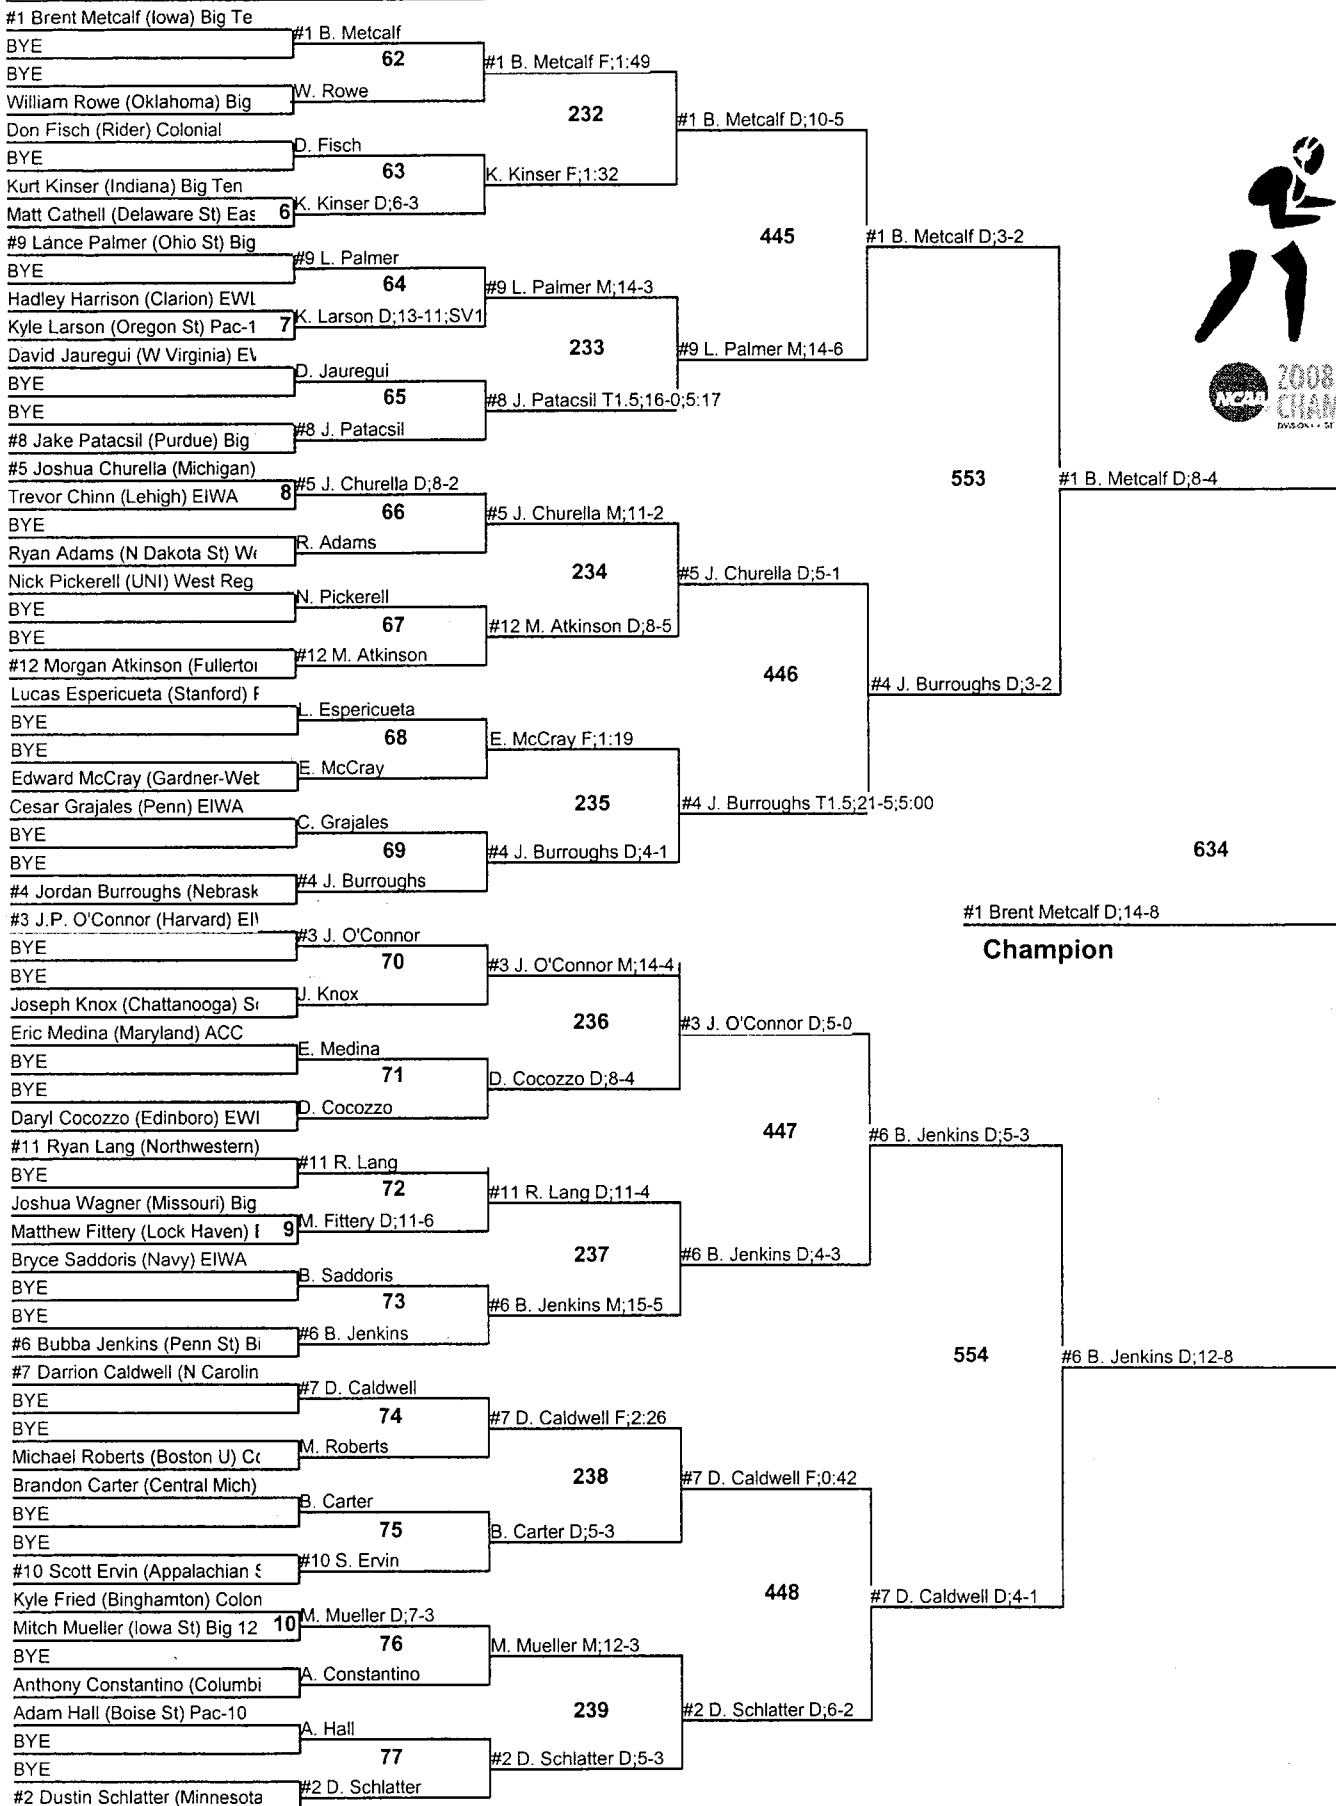

# 2008 NCAA Division I Wrestling Championships

141  
**Championship**  
 20-22 March 2008

Thursday Morning First Round	THURSDAY NIGHT SECOND ROUND	FRIDAY MORNING QUARTERFINALS	FRIDAY NIGHT SEMIFINALS	SATURDAY FINAL
------------------------------	--------------------------------	---------------------------------	----------------------------	-------------------

# 2008 NCAA Division I Wrestling Championships

THURSDAY EVENING

FRIDAY MORNING

FRIDAY EVENING

SATURDAY MORNING

141

Wrestleback

20-22 March 2008

# 2008 NCAA Division I Wrestling Championships

149

Championship

20-22 March 2008

Thursday Morning First Round	THURSDAY NIGHT SECOND ROUND	FRIDAY MORNING QUARTERFINALS	FRIDAY NIGHT SEMIFINALS	SATURDAY FINAL
------------------------------	-----------------------------	------------------------------	-------------------------	----------------