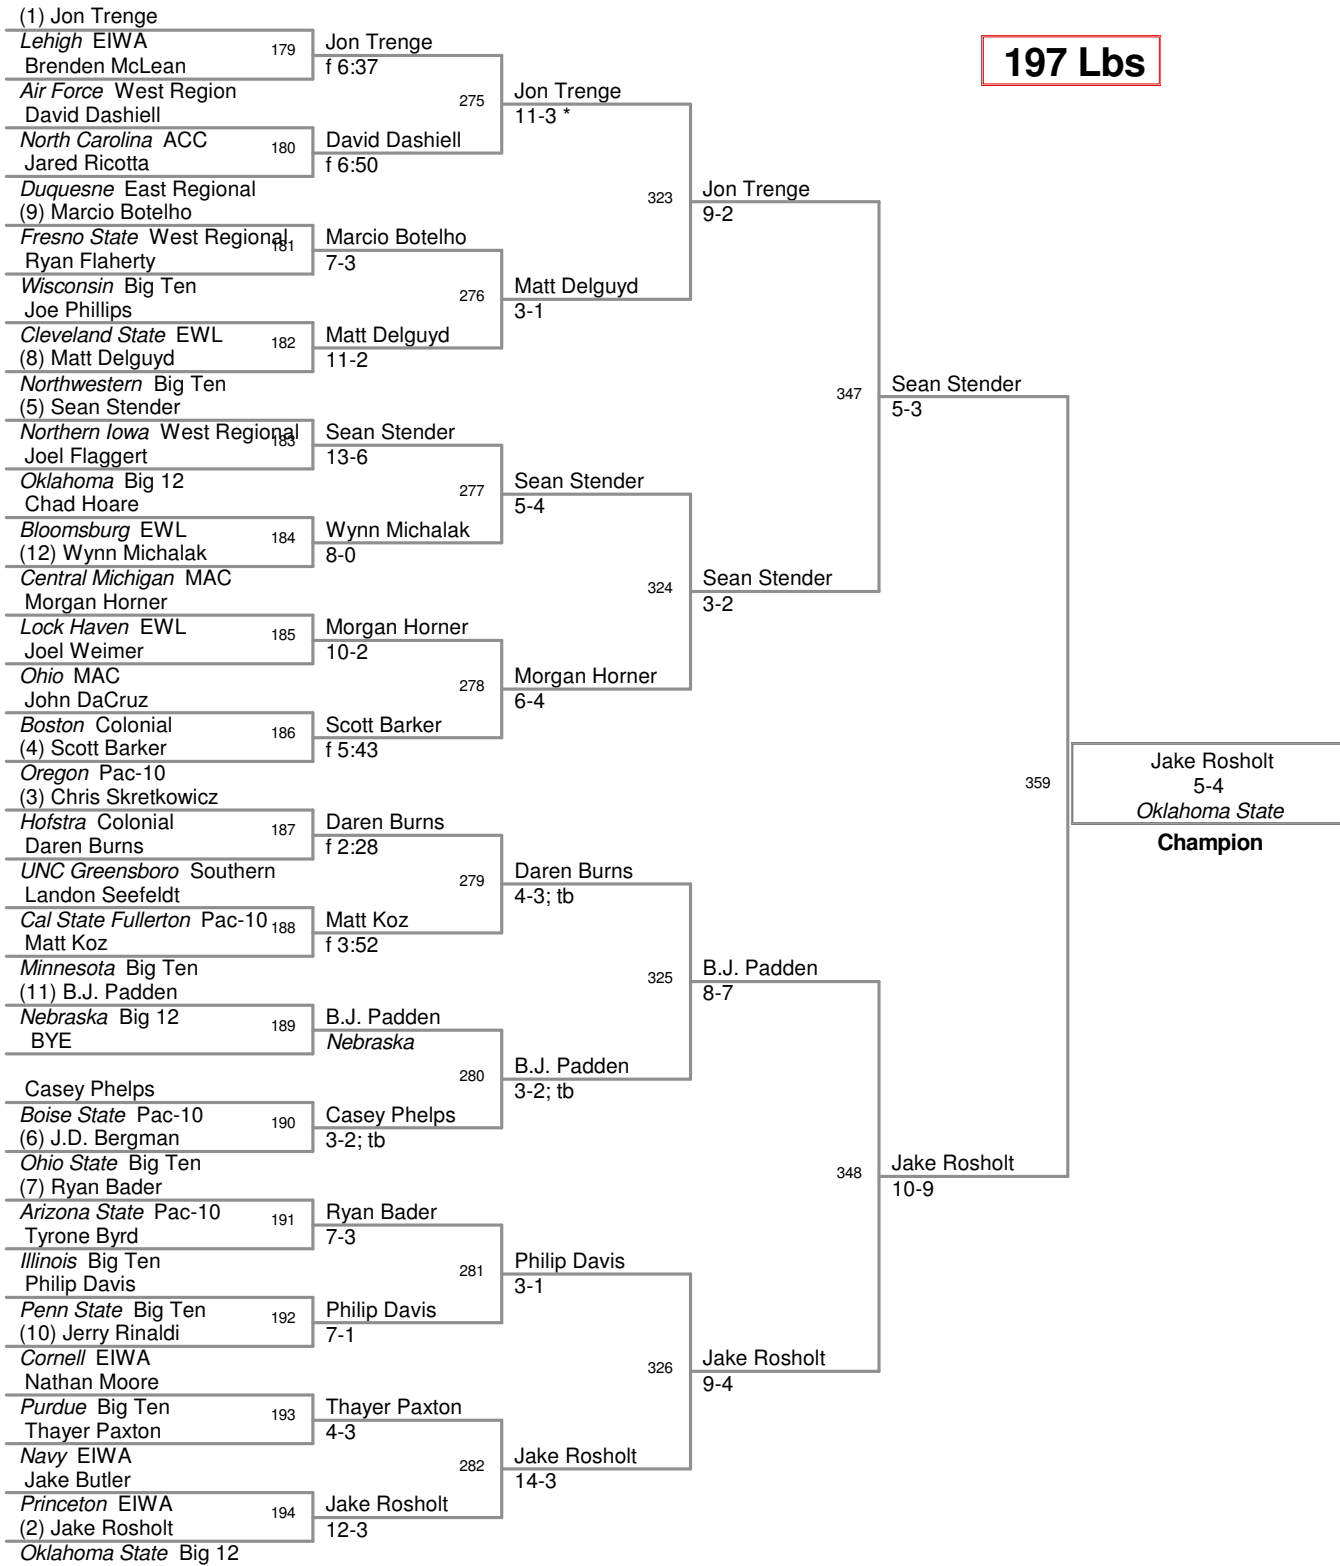

<u>Plc</u>	<u>Points</u>	<u>Team</u>
1	153.0	Oklahoma State
2	83.0	Michigan
3	77.5	Oklahoma
4	76.5	Cornell
5	72.5	Minnesota
6	70.5	Illinois
7	66.0	Iowa
8	60.0	Lehigh
9	58.5	Indiana
10	57.0	Iowa State
11	43.0	Missouri
12	41.0	Central Michigan
13	39.5	Arizona State
14	39.0	Northwestern
15	38.5	Northern Iowa
15	38.5	Wisconsin
17	36.5	Hofstra
18	34.0	West Virginia
19	31.5	Nebraska
20	31.0	Michigan State
21	29.0	Chattanooga
22	27.0	Cal State Bakersfield
23	26.0	Penn State
24	23.0	North Carolina
25	22.0	Cal Poly
26	21.5	Ohio
27	21.0	Army
28	20.0	Edinboro
29	18.0	Pittsburgh
30	16.5	Pennsylvania
31	13.0	Bloomsburg
32	12.5	American
33	12.0	Boise State
33	12.0	Clarion
33	12.0	Navy
36	11.5	Purdue
37	10.0	Stanford
38	9.0	Columbia
39	8.5	Oregon State
39	8.5	Rider
41	7.5	Air Force
42	7.0	Eastern Illinois
42	7.0	Oregon
42	7.0	Virginia Tech
45	6.5	The Citadel
46	6.0	Sacred Heart
47	5.5	Cleveland State
47	5.5	UNC Greensboro
49	5.0	Rutgers
50	4.5	Fresno State

<u>Plc</u>	<u>Points</u>	<u>Team</u>
50	4.5	Ohio State
52	4.0	Cal State Fullerton
52	4.0	Eastern Michigan
52	4.0	Lock Haven
52	4.0	Wyoming
56	3.5	Buffalo
56	3.5	Gardner-Webb
56	3.5	Harvard
59	3.0	Portland State
60	2.5	UC Davis
61	2.0	Duquesne
62	1.5	Duke
63	1.0	Kent State
63	1.0	Northern Illinois
63	1.0	Appalachian State
63	1.0	Drexel
67	0.5	Maryland
67	0.5	Princeton
69		Boston
69		Brown
69		Delaware State
69		Millersville
69		North Carolina State
69		Old Dominion
69		Slippery Rock
69		Virginia

**174 Lbs**

**184 Lbs**

**197 Lbs**

2005 NCAA Div 1

**197 Lbs**

**285 Lbs**