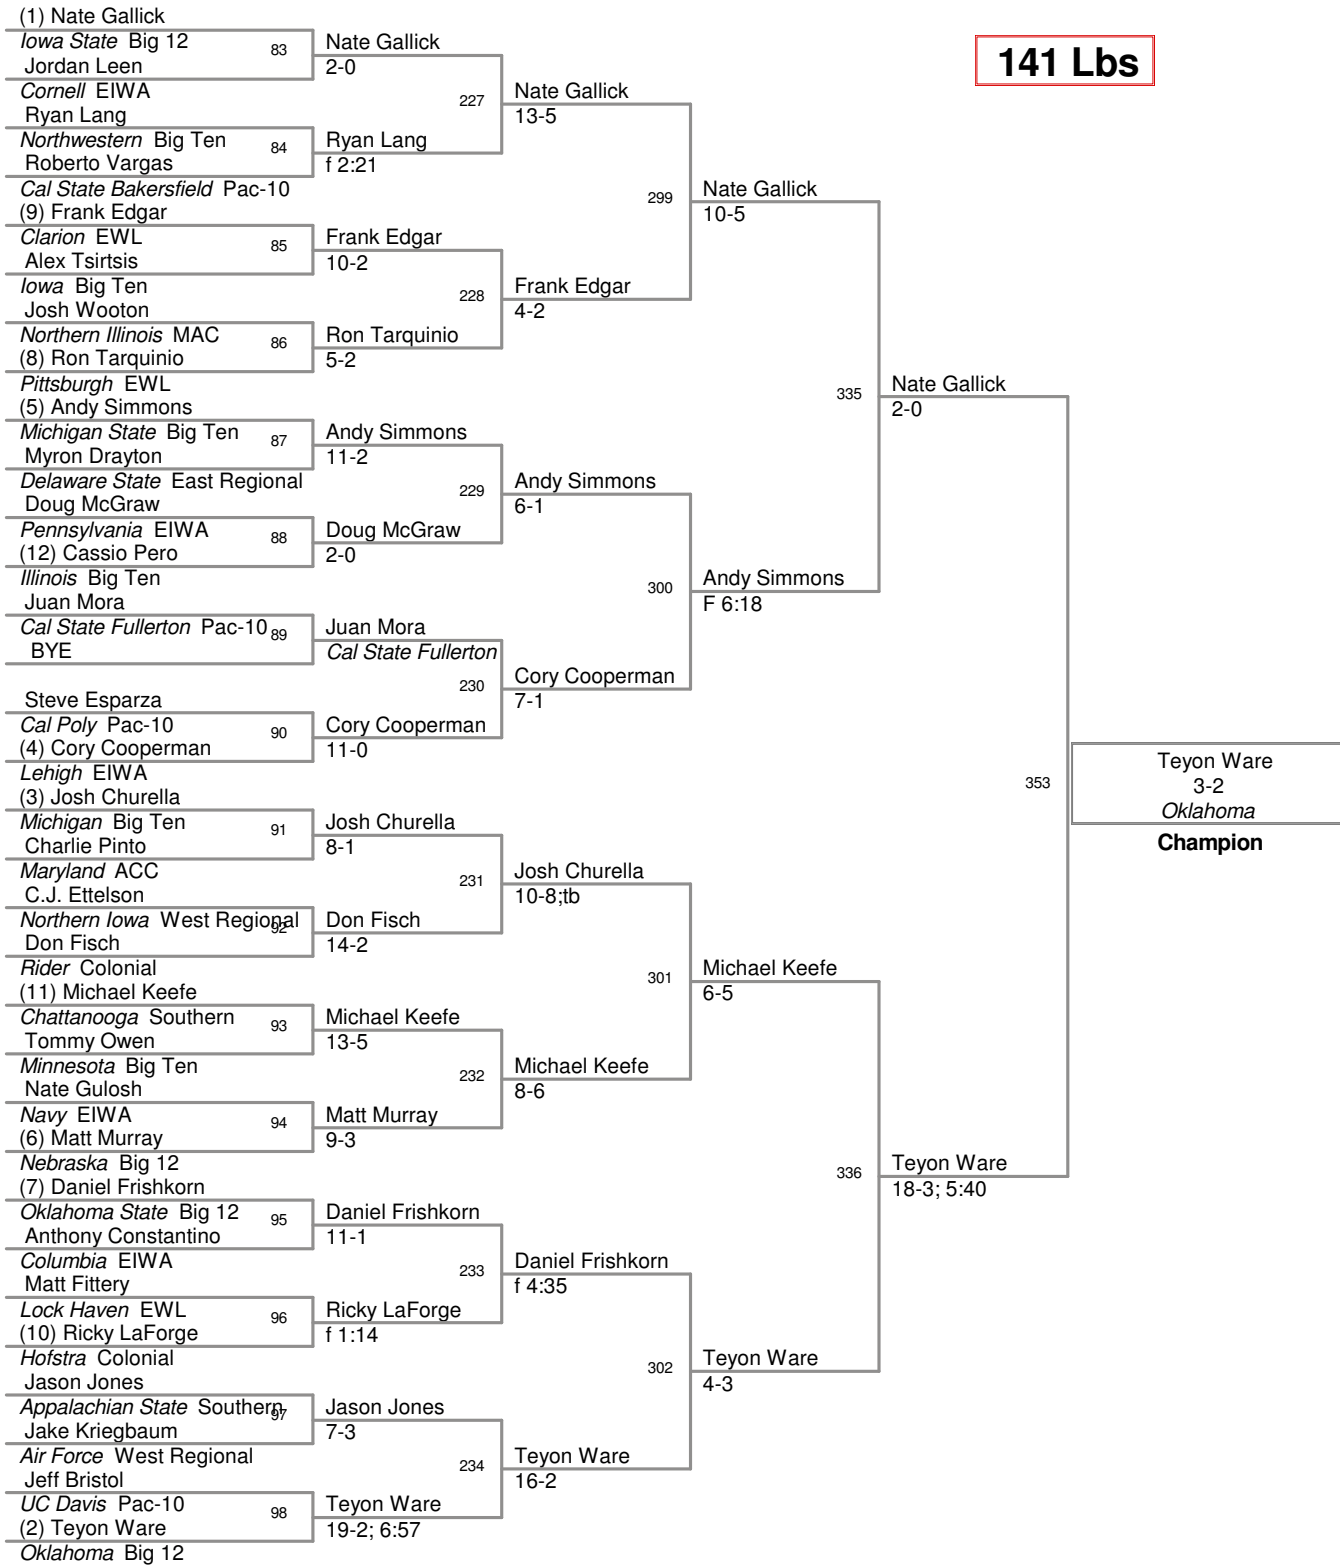

<u>Plc</u>	<u>Points</u>	<u>Team</u>
1	153.0	Oklahoma State
2	83.0	Michigan
3	77.5	Oklahoma
4	76.5	Cornell
5	72.5	Minnesota
6	70.5	Illinois
7	66.0	Iowa
8	60.0	Lehigh
9	58.5	Indiana
10	57.0	Iowa State
11	43.0	Missouri
12	41.0	Central Michigan
13	39.5	Arizona State
14	39.0	Northwestern
15	38.5	Northern Iowa
15	38.5	Wisconsin
17	36.5	Hofstra
18	34.0	West Virginia
19	31.5	Nebraska
20	31.0	Michigan State
21	29.0	Chattanooga
22	27.0	Cal State Bakersfield
23	26.0	Penn State
24	23.0	North Carolina
25	22.0	Cal Poly
26	21.5	Ohio
27	21.0	Army
28	20.0	Edinboro
29	18.0	Pittsburgh
30	16.5	Pennsylvania
31	13.0	Bloomsburg
32	12.5	American
33	12.0	Boise State
33	12.0	Clarion
33	12.0	Navy
36	11.5	Purdue
37	10.0	Stanford
38	9.0	Columbia
39	8.5	Oregon State
39	8.5	Rider
41	7.5	Air Force
42	7.0	Eastern Illinois
42	7.0	Oregon
42	7.0	Virginia Tech
45	6.5	The Citadel
46	6.0	Sacred Heart
47	5.5	Cleveland State
47	5.5	UNC Greensboro
49	5.0	Rutgers
50	4.5	Fresno State

<u>Plc</u>	<u>Points</u>	<u>Team</u>
50	4.5	Ohio State
52	4.0	Cal State Fullerton
52	4.0	Eastern Michigan
52	4.0	Lock Haven
52	4.0	Wyoming
56	3.5	Buffalo
56	3.5	Gardner-Webb
56	3.5	Harvard
59	3.0	Portland State
60	2.5	UC Davis
61	2.0	Duquesne
62	1.5	Duke
63	1.0	Kent State
63	1.0	Northern Illinois
63	1.0	Appalachian State
63	1.0	Drexel
67	0.5	Maryland
67	0.5	Princeton
69		Boston
69		Brown
69		Delaware State
69		Millersville
69		North Carolina State
69		Old Dominion
69		Slippery Rock
69		Virginia

**125 Lbs**

**125 Lbs**

133 Lbs

Travis Lee  
6-3  
Cornell  
**Champion**

Shawn Bunch  
Edinboro  
**2nd Place**

**141 Lbs**

2005 NCAA Div 1

**141 Lbs**