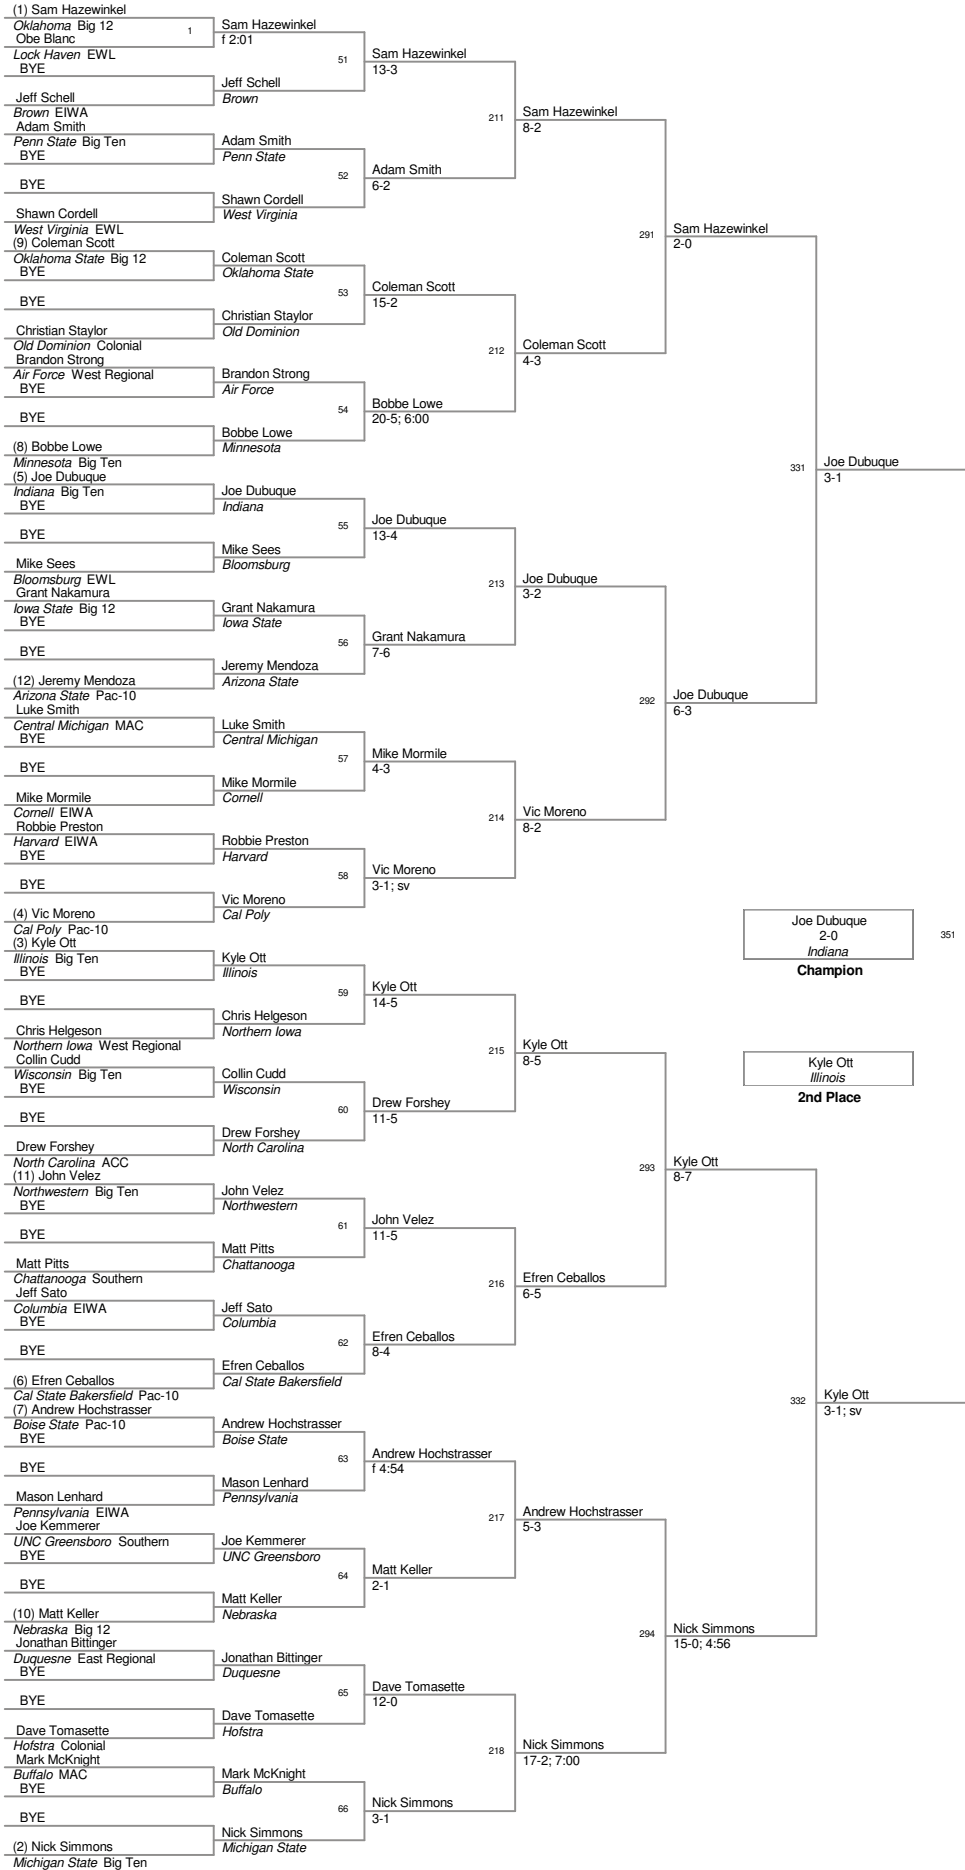

<u>Plc</u>	<u>Points</u>	<u>Team</u>
50	4.5	Ohio State
52	4.0	Cal State Fullerton
52	4.0	Eastern Michigan
52	4.0	Lock Haven
52	4.0	Wyoming
56	3.5	Buffalo
56	3.5	Gardner-Webb
56	3.5	Harvard
59	3.0	Portland State
60	2.5	UC Davis
61	2.0	Duquesne
62	1.5	Duke
63	1.0	Kent State
63	1.0	Northern Illinois
63	1.0	Appalachian State
63	1.0	Drexel
67	0.5	Maryland
67	0.5	Princeton
69		Boston
69		Brown
69		Delaware State
69		Millersville
69		North Carolina State
69		Old Dominion
69		Slippery Rock
69		Virginia

125 Lbs