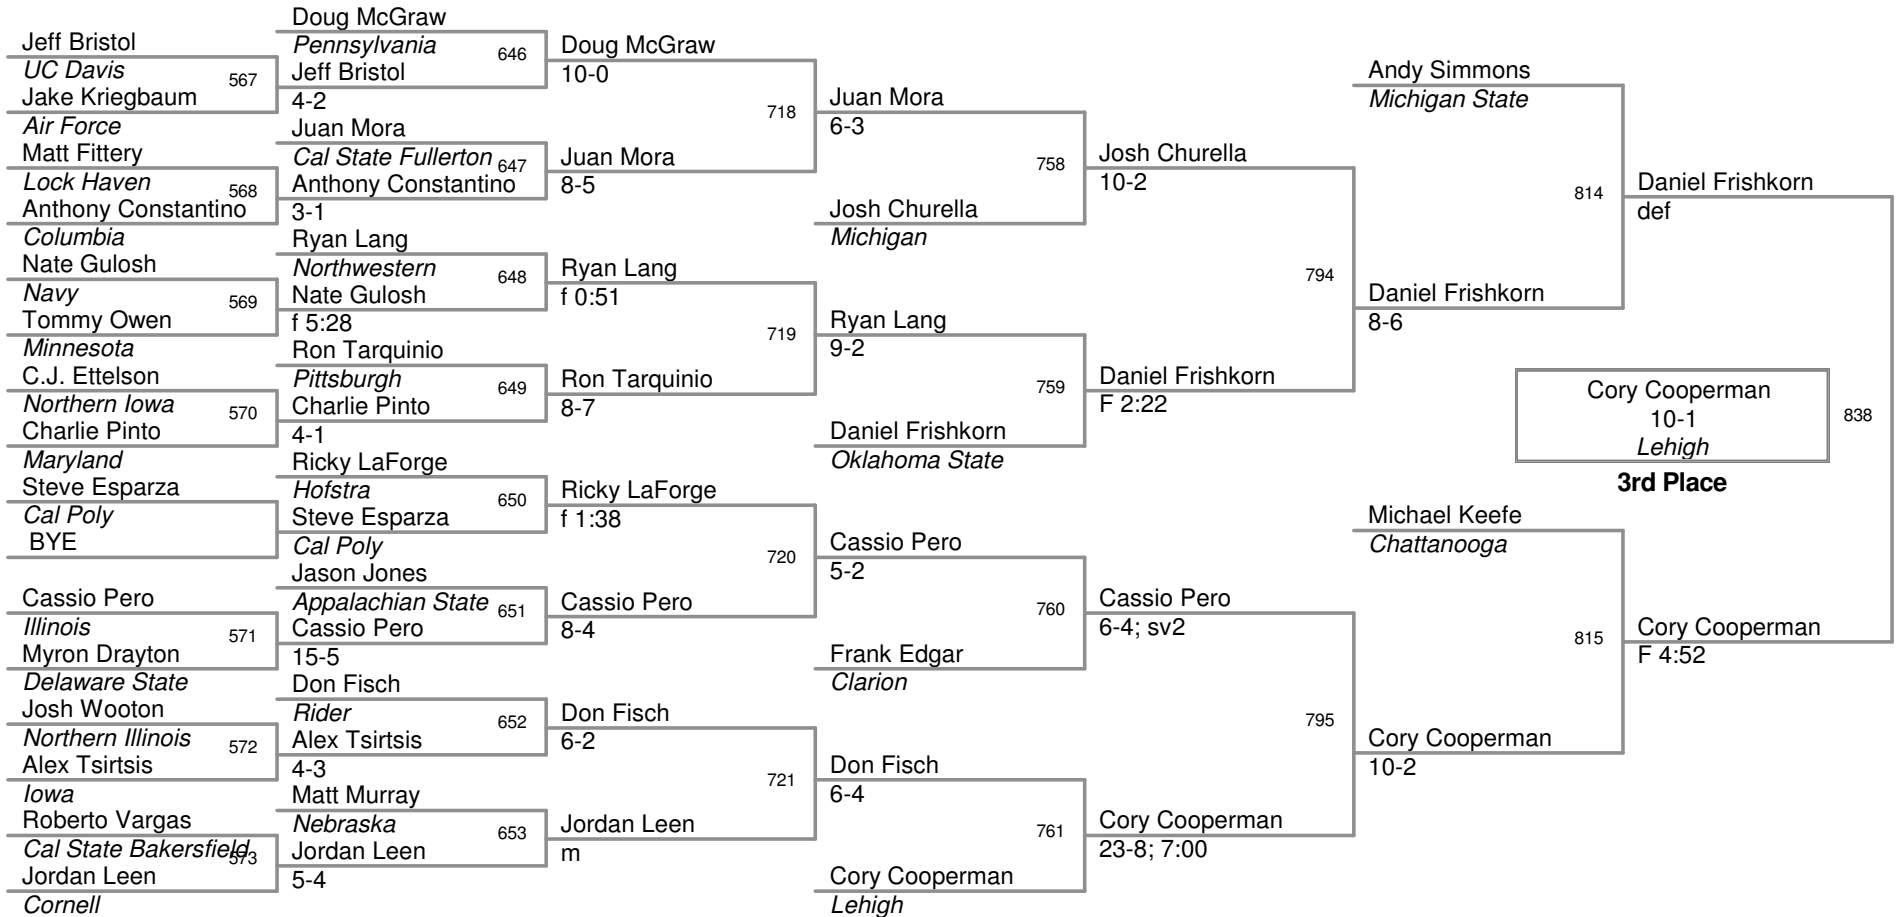

2005 NCAA Div 1

141 Lbs