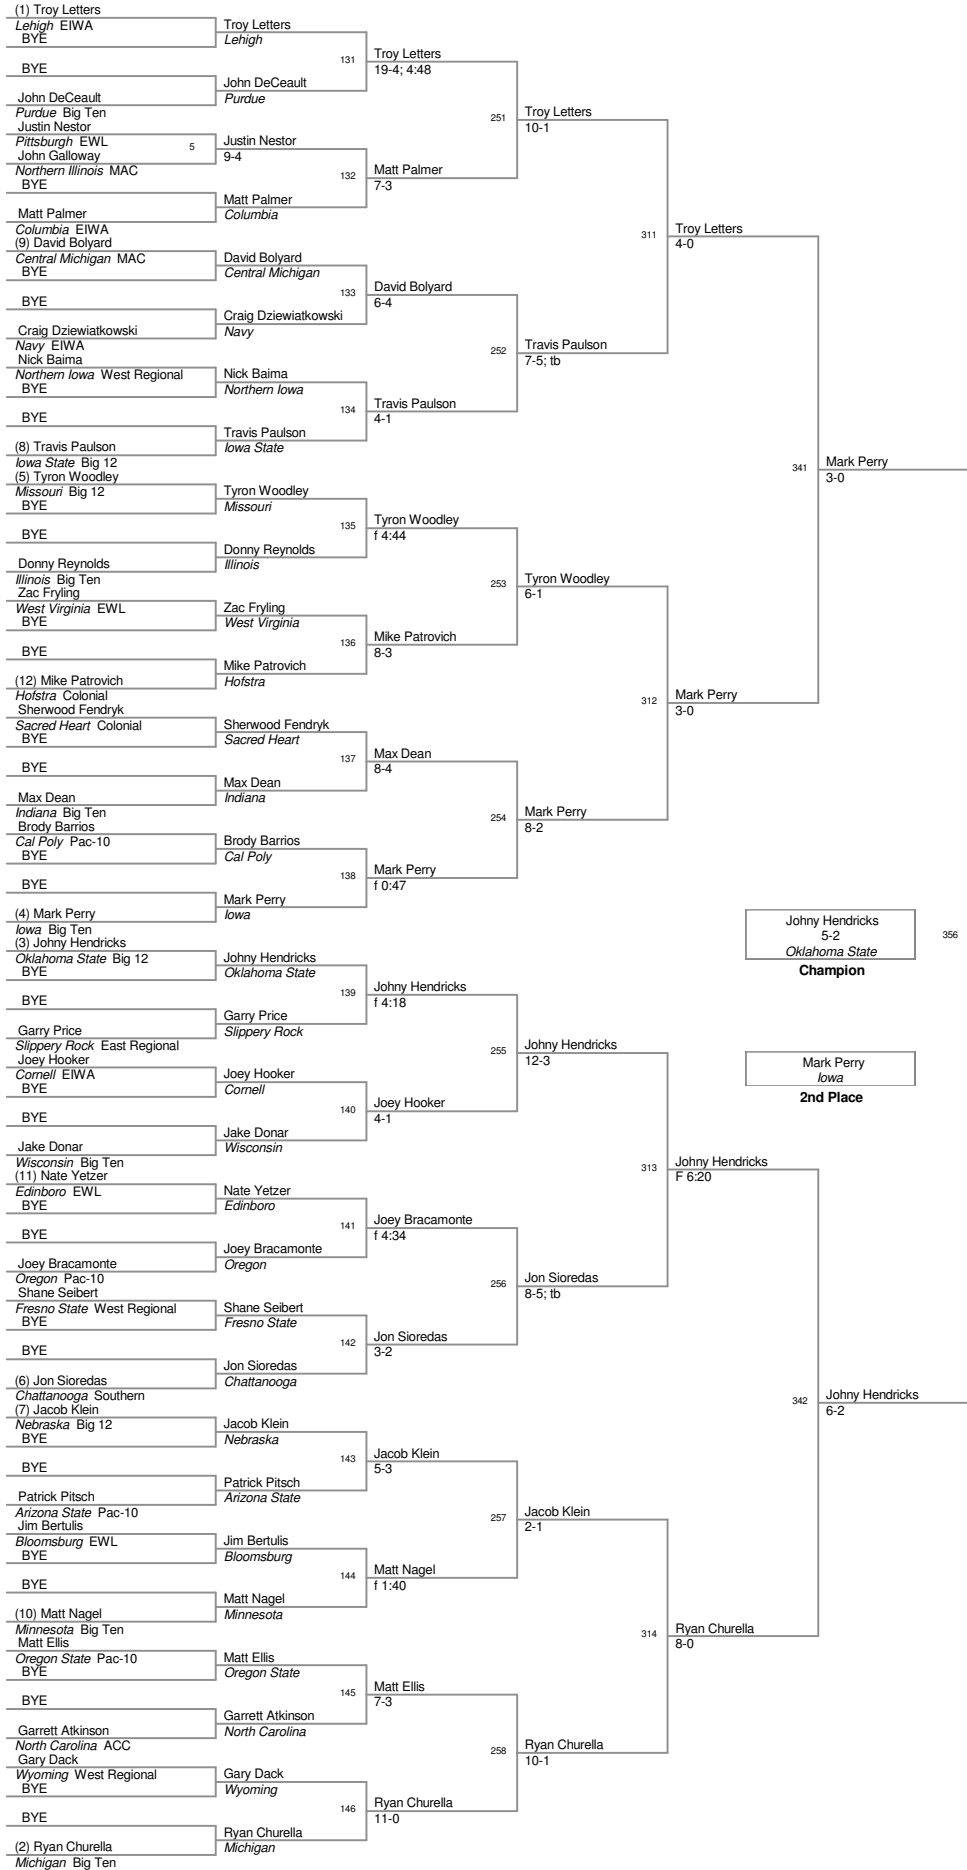

<u>Plc</u>	<u>Points</u>	<u>Team</u>
1	153.0	Oklahoma State
2	83.0	Michigan
3	77.5	Oklahoma
4	76.5	Cornell
5	72.5	Minnesota
6	70.5	Illinois
7	66.0	Iowa
8	60.0	Lehigh
9	58.5	Indiana
10	57.0	Iowa State
11	43.0	Missouri
12	41.0	Central Michigan
13	39.5	Arizona State
14	39.0	Northwestern
15	38.5	Northern Iowa
15	38.5	Wisconsin
17	36.5	Hofstra
18	34.0	West Virginia
19	31.5	Nebraska
20	31.0	Michigan State
21	29.0	Chattanooga
22	27.0	Cal State Bakersfield
23	26.0	Penn State
24	23.0	North Carolina
25	22.0	Cal Poly
26	21.5	Ohio
27	21.0	Army
28	20.0	Edinboro
29	18.0	Pittsburgh
30	16.5	Pennsylvania
31	13.0	Bloomsburg
32	12.5	American
33	12.0	Boise State
33	12.0	Clarion
33	12.0	Navy
36	11.5	Purdue
37	10.0	Stanford
38	9.0	Columbia
39	8.5	Oregon State
39	8.5	Rider
41	7.5	Air Force
42	7.0	Eastern Illinois
42	7.0	Oregon
42	7.0	Virginia Tech
45	6.5	The Citadel
46	6.0	Sacred Heart
47	5.5	Cleveland State
47	5.5	UNC Greensboro
49	5.0	Rutgers
50	4.5	Fresno State

<u>Plc</u>	<u>Points</u>	<u>Team</u>
50	4.5	Ohio State
52	4.0	Cal State Fullerton
52	4.0	Eastern Michigan
52	4.0	Lock Haven
52	4.0	Wyoming
56	3.5	Buffalo
56	3.5	Gardner-Webb
56	3.5	Harvard
59	3.0	Portland State
60	2.5	UC Davis
61	2.0	Duquesne
62	1.5	Duke
63	1.0	Kent State
63	1.0	Northern Illinois
63	1.0	Appalachian State
63	1.0	Drexel
67	0.5	Maryland
67	0.5	Princeton
69		Boston
69		Brown
69		Delaware State
69		Millersville
69		North Carolina State
69		Old Dominion
69		Slippery Rock
69		Virginia

Mark DiSalvo  
*Central Michigan*

Matt Storniolo  
*Oklahoma*

839

Matt Storniolo  
3-2 \*  
*Oklahoma*

**7th Place**

**165 Lbs**

**165 Lbs**

174 Lbs