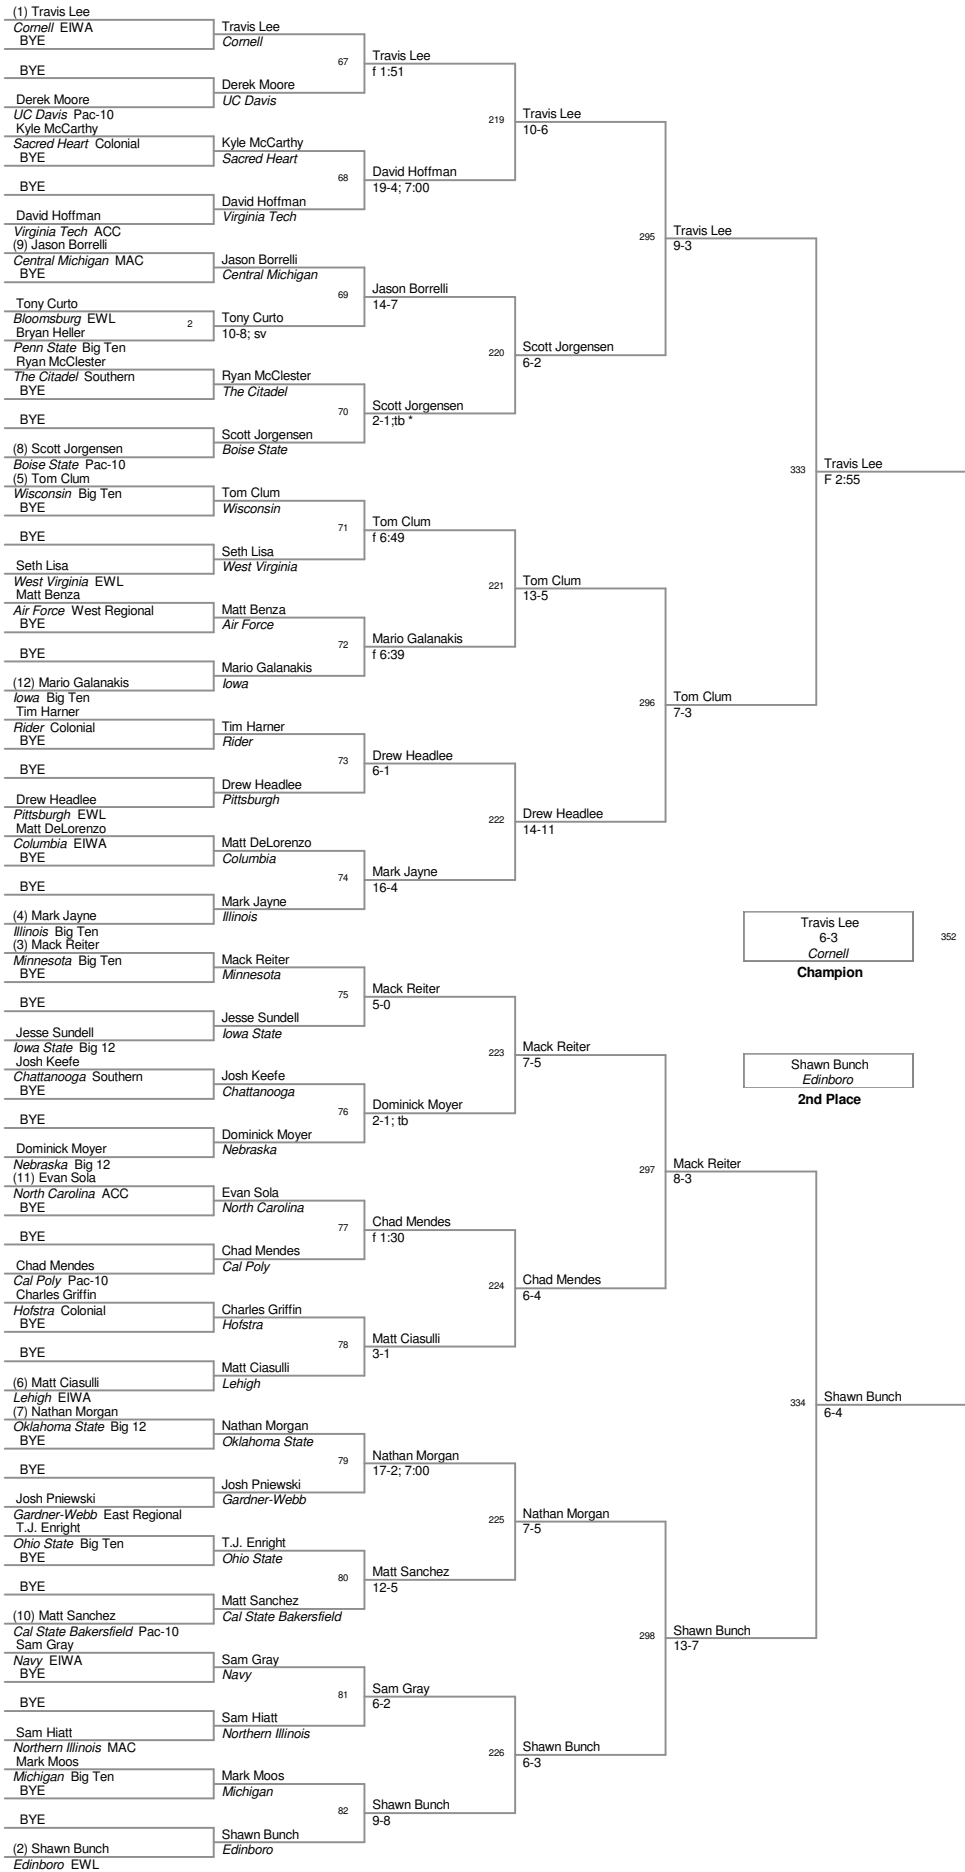

133 Lbs

Travis Lee
6-3
Cornell
Champion

Shawn Bunch
Edinboro
2nd Place