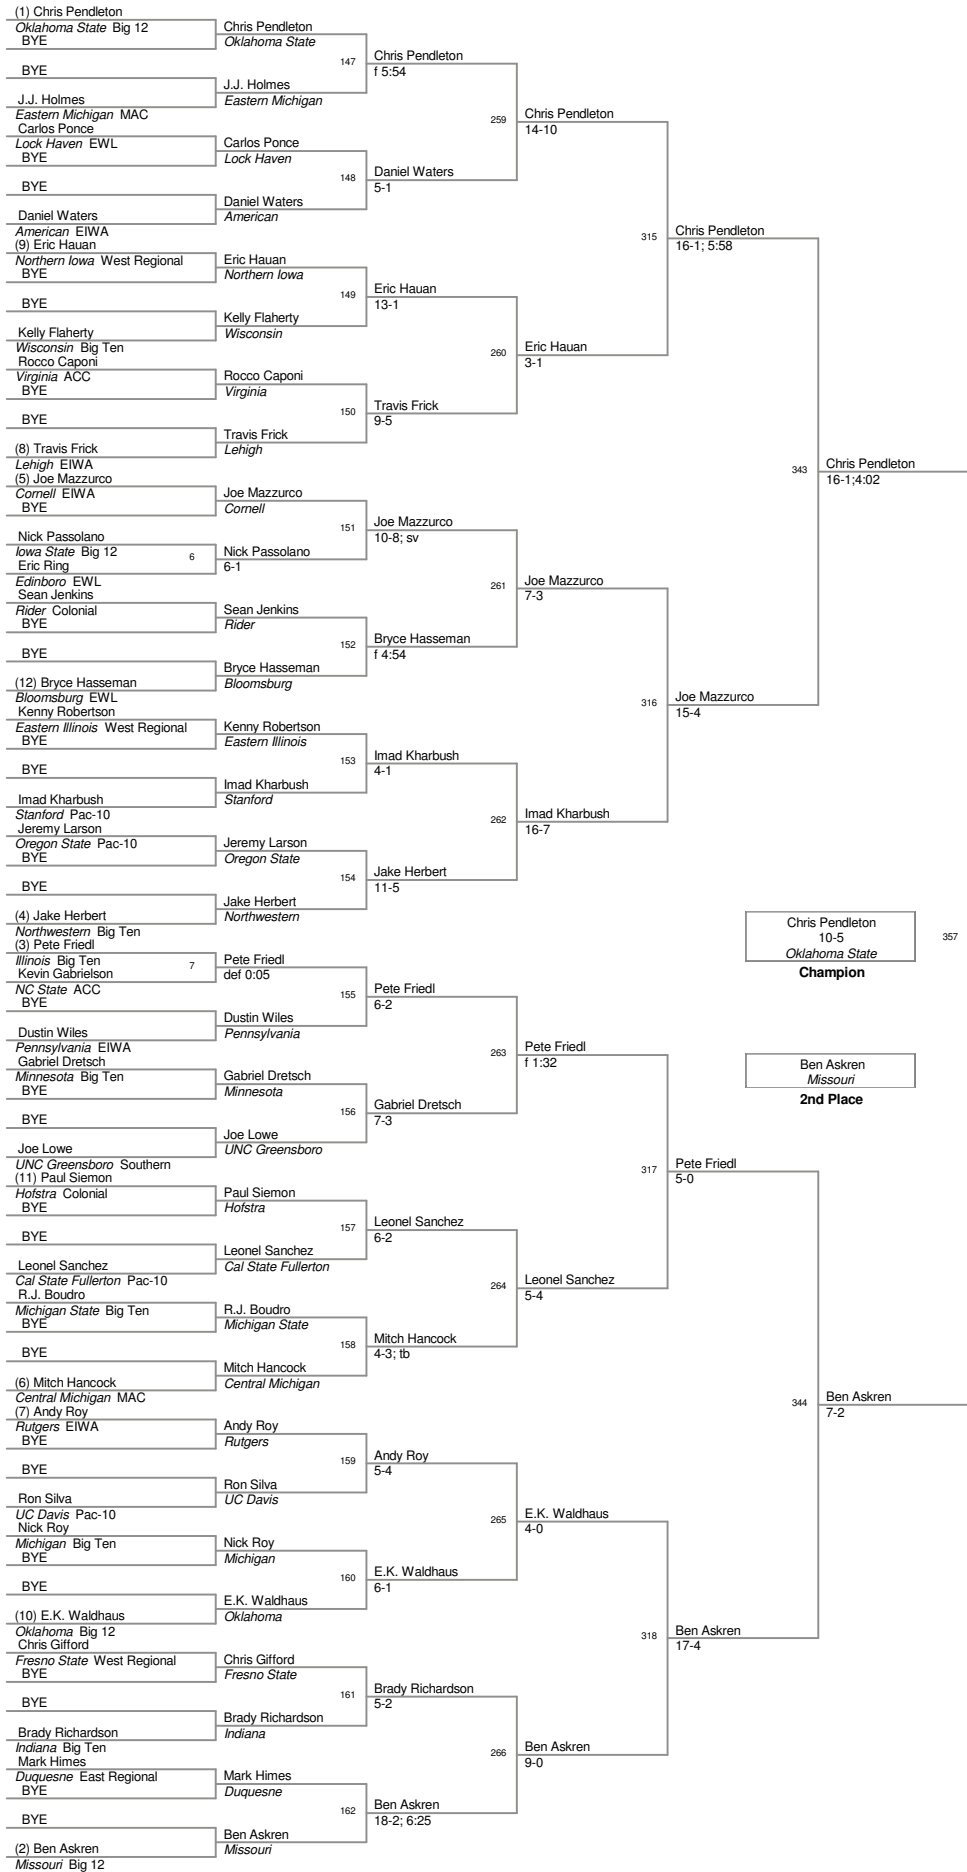

<u>Plc</u>	<u>Points</u>	<u>Team</u>
1	153.0	Oklahoma State
2	83.0	Michigan
3	77.5	Oklahoma
4	76.5	Cornell
5	72.5	Minnesota
6	70.5	Illinois
7	66.0	Iowa
8	60.0	Lehigh
9	58.5	Indiana
10	57.0	Iowa State
11	43.0	Missouri
12	41.0	Central Michigan
13	39.5	Arizona State
14	39.0	Northwestern
15	38.5	Northern Iowa
15	38.5	Wisconsin
17	36.5	Hofstra
18	34.0	West Virginia
19	31.5	Nebraska
20	31.0	Michigan State
21	29.0	Chattanooga
22	27.0	Cal State Bakersfield
23	26.0	Penn State
24	23.0	North Carolina
25	22.0	Cal Poly
26	21.5	Ohio
27	21.0	Army
28	20.0	Edinboro
29	18.0	Pittsburgh
30	16.5	Pennsylvania
31	13.0	Bloomsburg
32	12.5	American
33	12.0	Boise State
33	12.0	Clarion
33	12.0	Navy
36	11.5	Purdue
37	10.0	Stanford
38	9.0	Columbia
39	8.5	Oregon State
39	8.5	Rider
41	7.5	Air Force
42	7.0	Eastern Illinois
42	7.0	Oregon
42	7.0	Virginia Tech
45	6.5	The Citadel
46	6.0	Sacred Heart
47	5.5	Cleveland State
47	5.5	UNC Greensboro
49	5.0	Rutgers
50	4.5	Fresno State

<u>Plc</u>	<u>Points</u>	<u>Team</u>
50	4.5	Ohio State
52	4.0	Cal State Fullerton
52	4.0	Eastern Michigan
52	4.0	Lock Haven
52	4.0	Wyoming
56	3.5	Buffalo
56	3.5	Gardner-Webb
56	3.5	Harvard
59	3.0	Portland State
60	2.5	UC Davis
61	2.0	Duquesne
62	1.5	Duke
63	1.0	Kent State
63	1.0	Northern Illinois
63	1.0	Appalachian State
63	1.0	Drexel
67	0.5	Maryland
67	0.5	Princeton
69		Boston
69		Brown
69		Delaware State
69		Millersville
69		North Carolina State
69		Old Dominion
69		Slippery Rock
69		Virginia

Mark DiSalvo  
*Central Michigan*

Matt Storniolo  
*Oklahoma*

839

Matt Storniolo  
3-2 \*  
*Oklahoma*

**7th Place**

**165 Lbs**

**165 Lbs**

174 Lbs