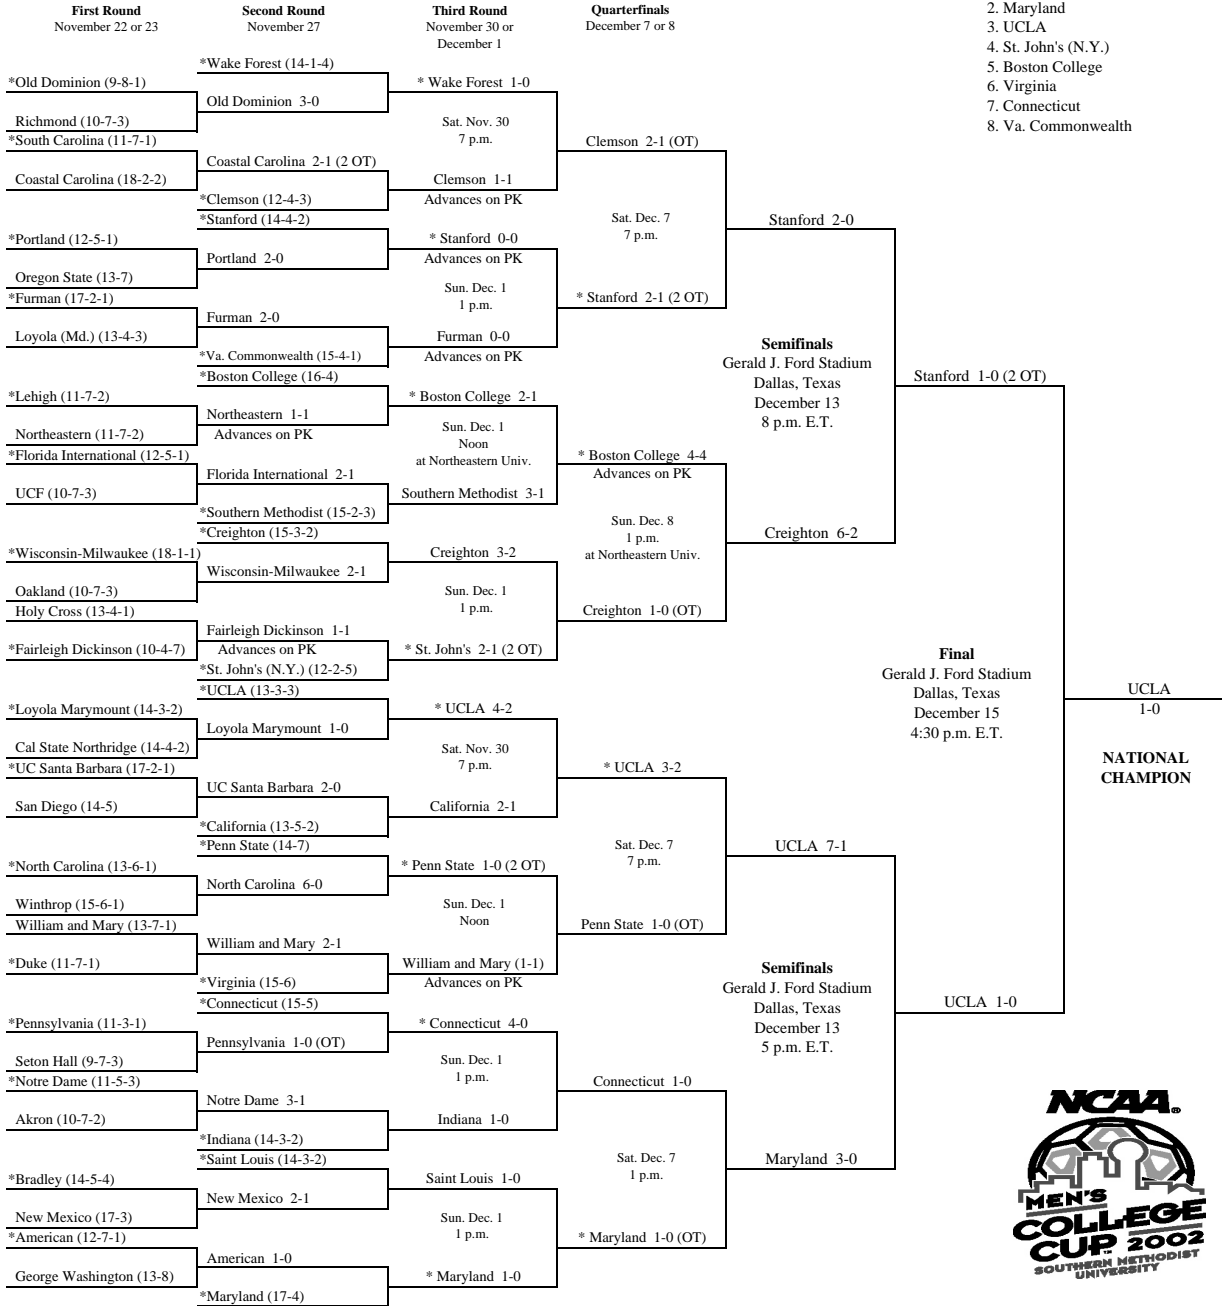

# 2002 Division I Men's Soccer Championship

Seeds:

1. Wake Forest
2. Maryland
3. UCLA
4. St. John's (N.Y.)
5. Boston College
6. Virginia
7. Connecticut
8. Va. Commonwealth

\* Denotes host institution

NCAA/12/16/02/pjw