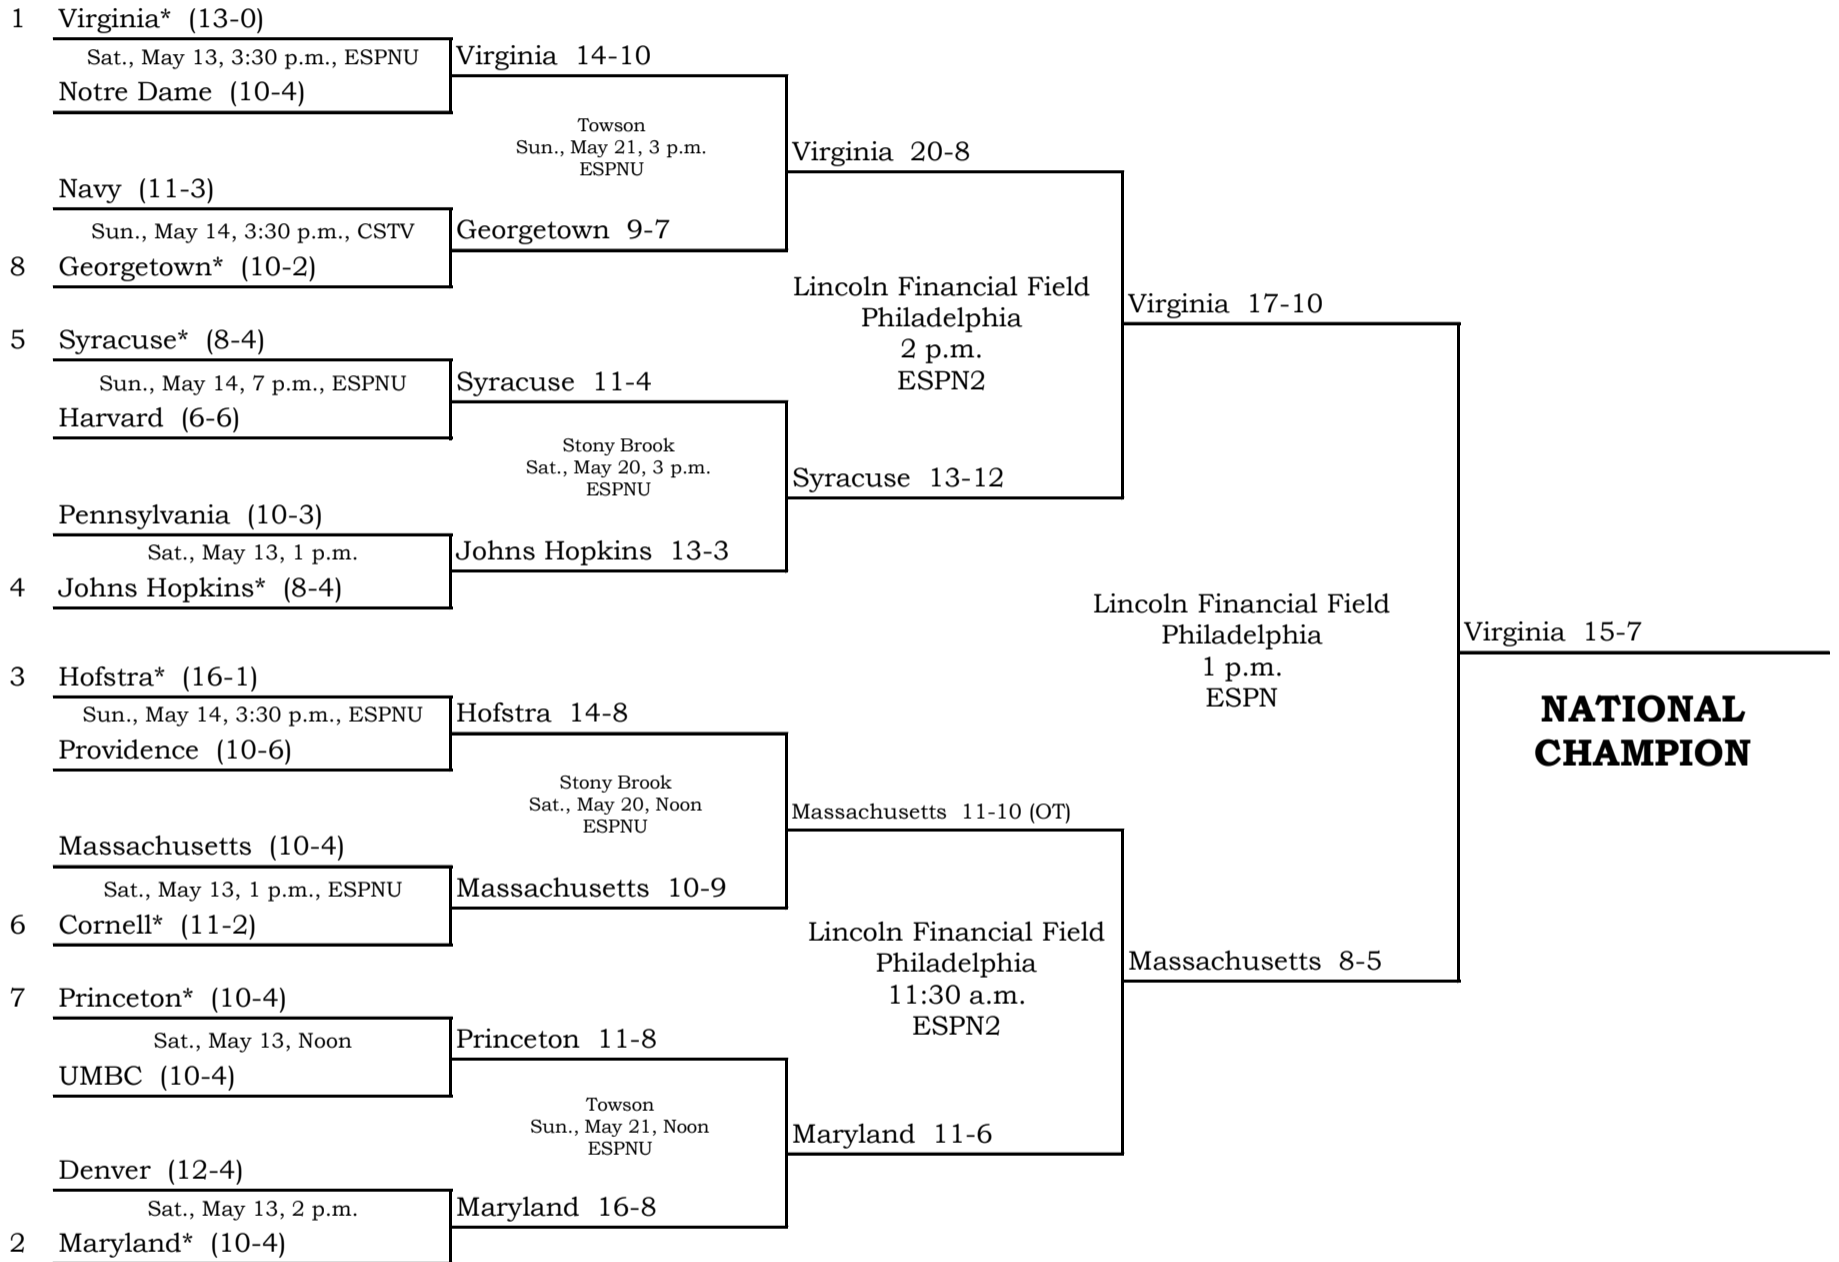

2006 Division I Men's LACROSSE CHAMPIONSHIP

***FIRST-ROUND**

****QUARTERFINALS**

SEMIFINALS
Saturday, May 27

FINAL
Monday, May 29

**NATIONAL
CHAMPION**

*Eight first-round games played on campuses of participating institutions (May 13 or 14).
**Quarterfinal doubleheaders will be played at Stony Brook (May 20) and Towson (May 21).

All times are Eastern and are subject to change due to television.