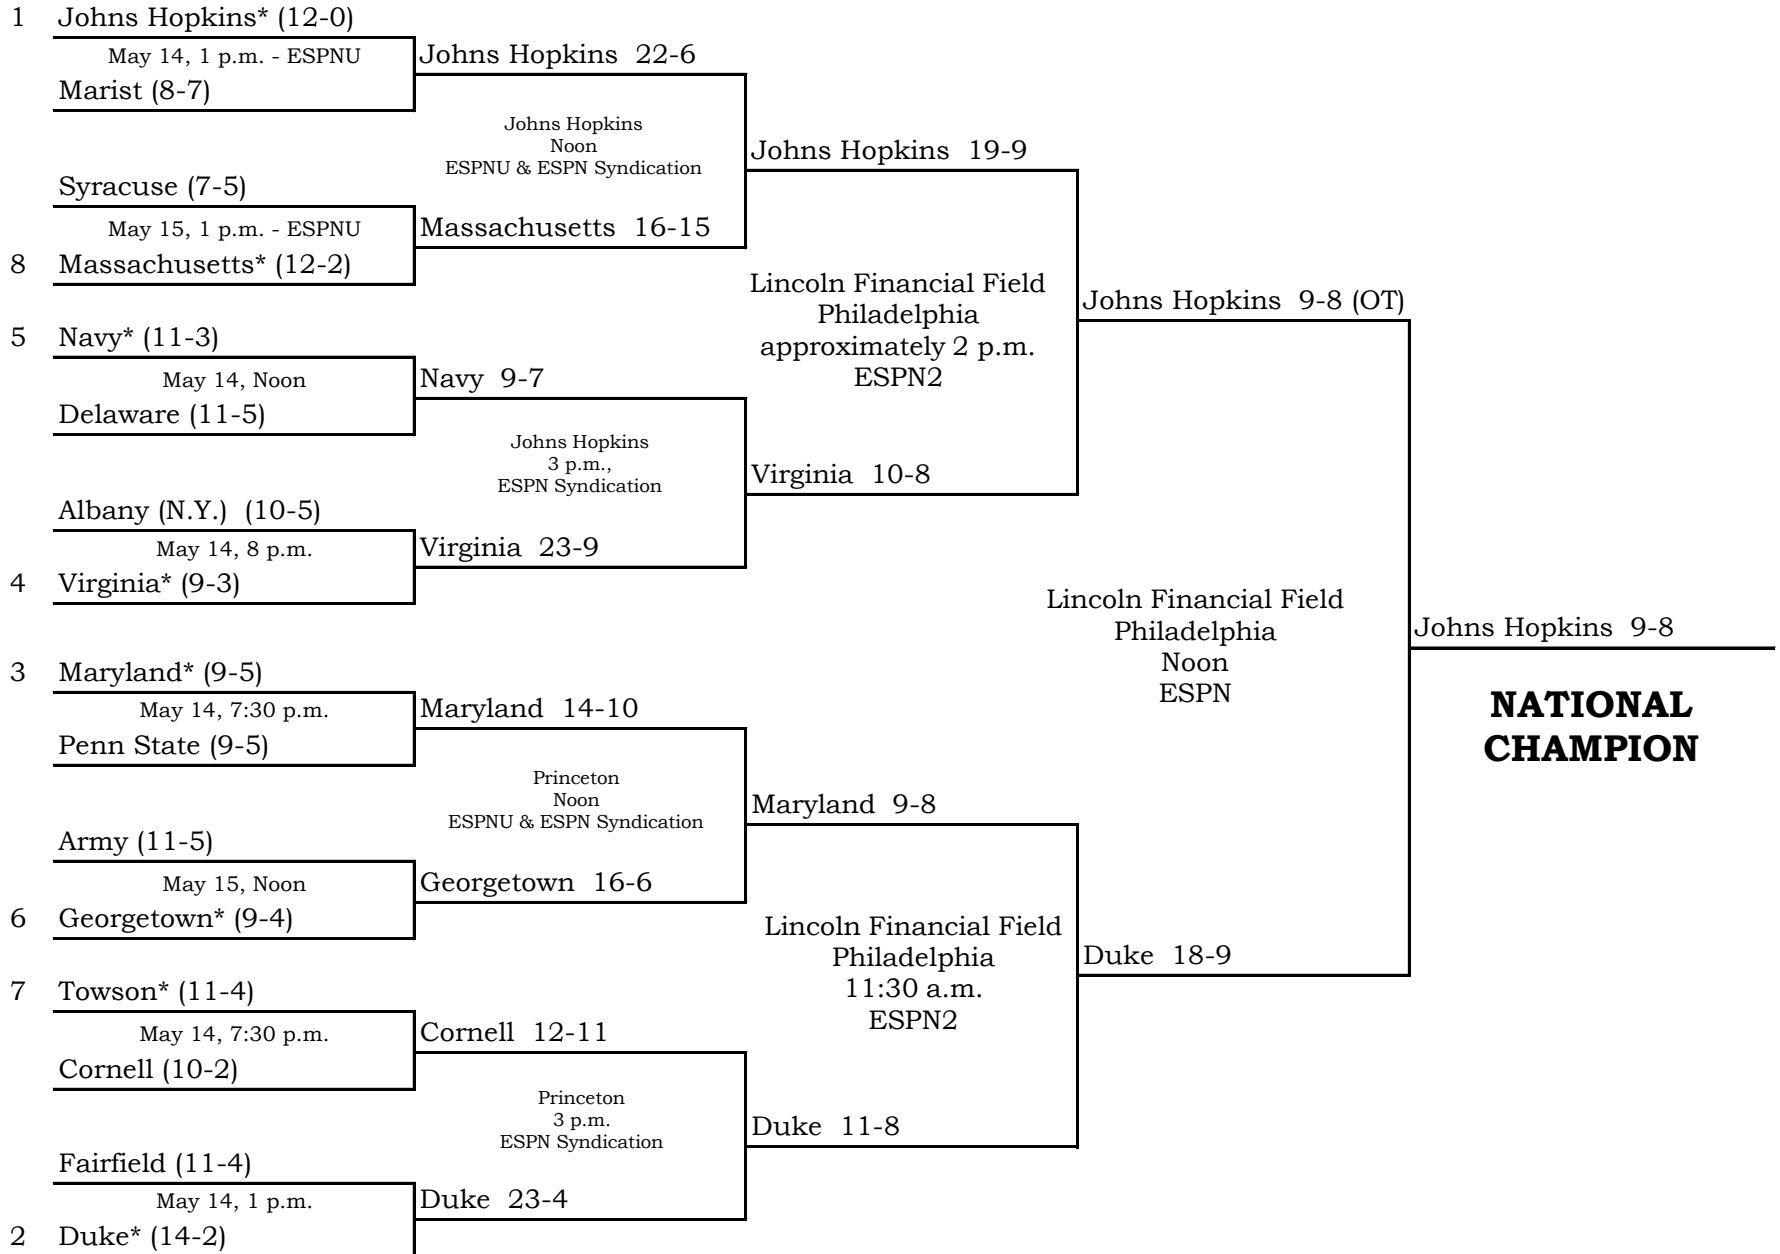

2005 Division I Men's LACROSSE CHAMPIONSHIP

***FIRST-ROUND**

****QUARTERFINALS**

SEMIFINALS
Saturday, May 28

FINAL
Monday, May 30

*Eight first-round games played on campuses of participating institutions (May 14 or 15).

**Quarterfinal doubleheaders will be played at Johns Hopkins (May 21) and Princeton (May 22).

All times are Eastern and are subject to change due to television.