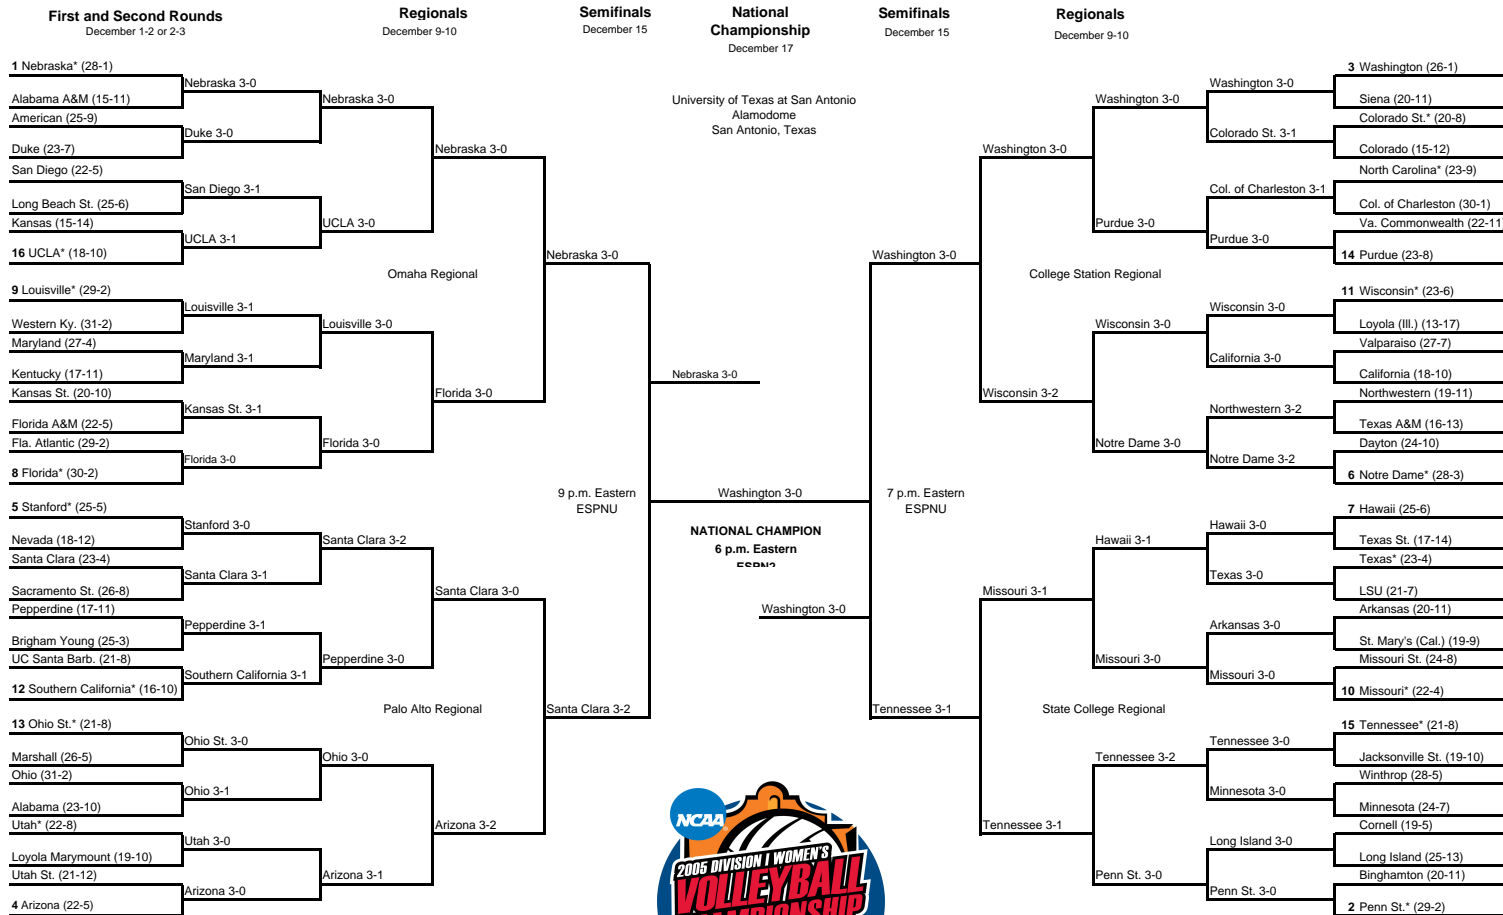

2005 Division I Women's VOLLEYBALL CHAMPIONSHIP