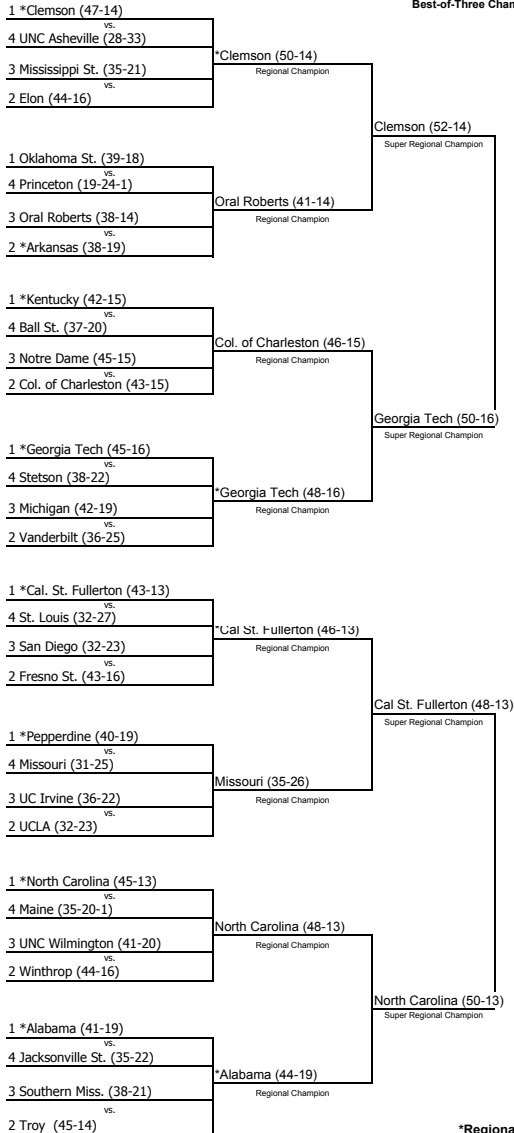

2006 National Collegiate Division I Baseball Championship

Regionals
June 2-5
*Campus or Neutral Sites
Double Elimination
First-Round Pairings

Men's College World Series
June 16-25/26
Omaha, Nebraska
Double Elimination
First-Round Pairings
Best-of-Three Championship Series

Men's College World Series
June 16-25/26
Omaha, Nebraska
Double Elimination
First-Round Pairings
Best-of-Three Championship Series

Super Regionals
June 9-11 or 10-12
*Campus or

National Top Eight Seeds

1. Clemson (47-14)
2. Rice (50-10)
3. Texas (40-19)
4. Alabama (41-19)
5. Cal St. Fullerton (43-13)
6. Nebraska (42-15)
7. Georgia (41-19)
8. Georgia Tech (45-16)

*Regional host teams announced Sunday, May 28; the 64-team field announced Monday, May 29.
Super regional host teams announced Monday, June 5.