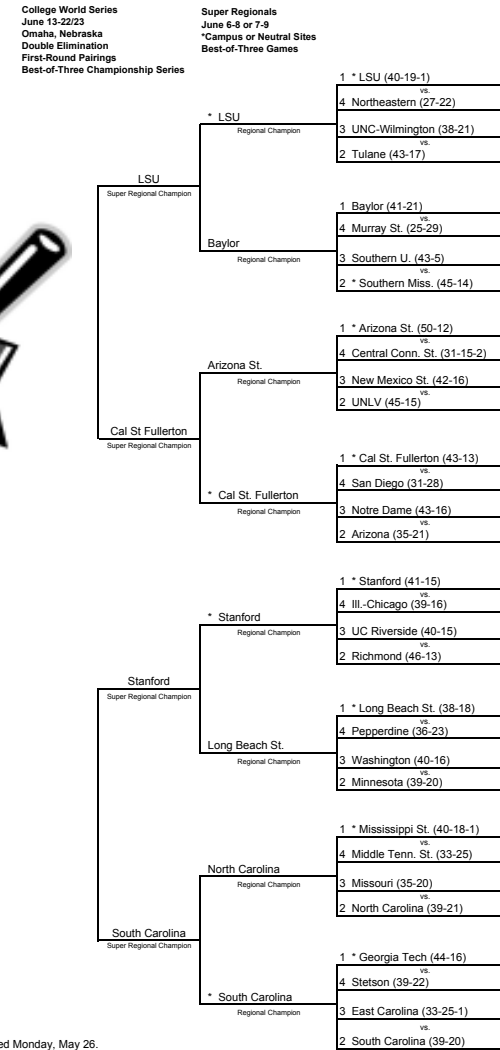

# 2003 National Collegiate Division I Baseball Championship

## National Top Eight Seeds

1. Florida State (50-10-1)
2. LSU (40-19-1)
3. Georgia Tech (44-16)
4. Auburn (40-19)
5. Rice (48-10)
6. Stanford (41-15)
7. Cal St. Fullerton (43-13)
8. Miami (Fla.) (39-14-1)

\*Regional host teams announced Sunday, May 25; the 64-team field announced Monday, May 26.  
Super regional host teams announced at noon Eastern time, Monday, June 2.