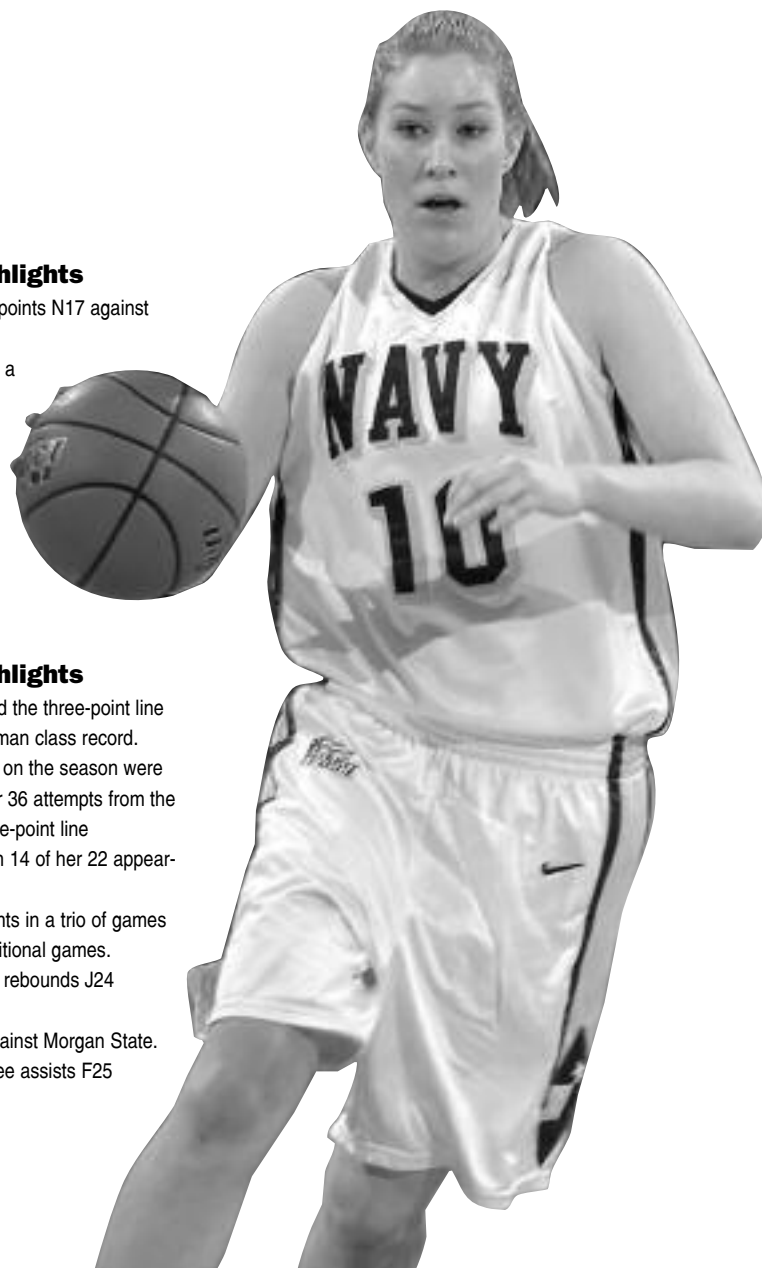

Academic Major

- English

Military Service Interest

- Navy, aviation

High School

- Graduated from Armuchee High School.
- Competed on the basketball, golf and track teams.
- Served as captain of the basketball team during her senior year.
- Was the valedictorian of her graduating class.

Personal

- Emily Christine Cordle
- Born Aug. 20, 1987, in Rome, Ga.
- Has already obtained a private pilot license.
- Older brother, Ben, is a 2006 graduate of the Naval Academy and competed on the track team.

2006-07 Season Highlights

- Scored a season-best seven points N17 against Massachusetts.
- Her top scoring game against a Patriot League opponent was five points F16 at Lehigh.
- Dished out a career-best four assists F13 against Holy Cross.
- Tied a career-high with three rebounds J30 against Winston-Salem State.

2005-06 Season Highlights

- Shot 42.4-percent from behind the three-point line (14-33) to set a new Navy freshman class record.
- All 14 of her field goals made on the season were three pointers. Only three of her 36 attempts from the field were from inside of the three-point line
- Totaled 10 or more minutes in 14 of her 22 appearances.
- Scored a season-high six points in a trio of games and tallied five points in two additional games.
- Grabbed a season-high three rebounds J24 against American.
- Swiped a pair of steals D6 against Morgan State.
- Dished out a season-high three assists F25 against Colgate.

Cordle's Career Statistics – All Games

Season	GP-GS	Min	FG-A	FG%	3FG-A	3FG%	FT-A	FT%	OR-DR	TR-RPG	PF-D	A	T	B	S	Pts	PPG
2005-06	22-0	246	14-36	.389	14-33	.424	6-6	1.00	4-17	21-1.0	24-0	9	6	0	4	48	2.2
2006-07	21-0	197	6-35	.171	3-25	.120	7-9	.778	5-13	18-0.9	14-0	16	13	0	4	22	1.1
Career	43-0	443	20-71	.282	17-58	.293	13-15	.867	9-30	39-0.9	38-0	25	19	0	8	70	1.6

Cordle's Career Statistics – Patriot League Games

Season	GP-GS	Min	FG-A	FG%	3FG-A	3FG%	FT-A	FT%	OR-DR	TR-RPG	PF-D	A	T	B	S	Pts	PPG
2005-06	14-0	143	9-20	.450	9-19	.474	2-2	1.00	2-11	13-0.9	18-0	6	3	0	1	29	2.1
2006-07	12-0	124	3-16	.188	2-11	.182	4-5	.800	1-7	8-0.7	8-0	12	7	0	2	12	1.0
Career	26-0	267	12-36	.333	11-30	.367	6-7	.857	3-18	21-0.8	26-0	18	10	0	3	41	1.6