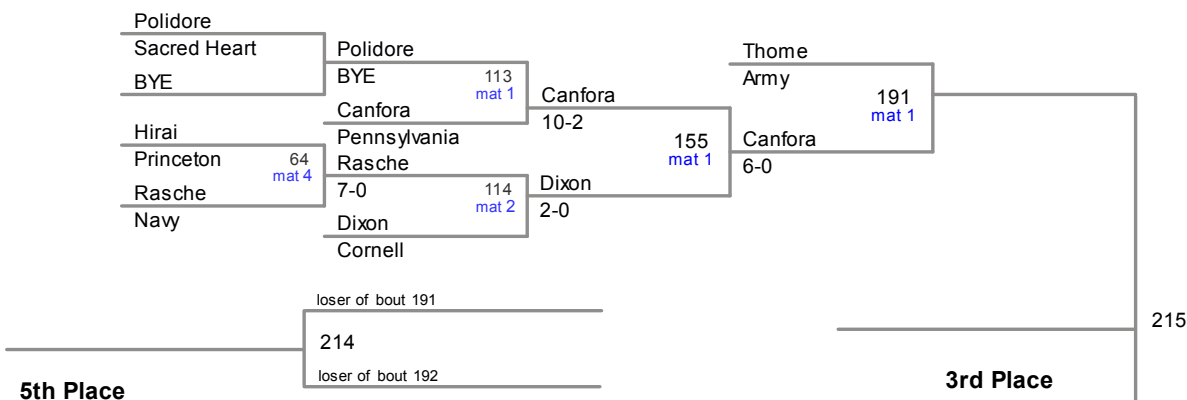

2013 EIWA Team Scores - Last Modified: 3/8/13 20:53

Plc	Team	Score	Ch	Co
1	Cornell	109.5	3	7
2	Navy	94.0	3	6
3	Pennsylvania	91.5	3	6
4	Lehigh	82.5	3	4
5	Rutgers	74.5	-	9
6	Harvard	72.0	2	6
7	Columbia	67.5	3	2
8	Army	64.0	1	6
9	American	49.5	1	4
10	Bucknell	39.5	-	5
11	Brown	28.0	-	2
12	Princeton	23.5	-	3
13	Franklin & Marshall	17.5	1	-
14	Sacred Heart	0.0	-	-

125 Lbs

133 Lbs

141 Lbs

149 Lbs

157 Lbs

165 Lbs

174 Lbs

184 Lbs