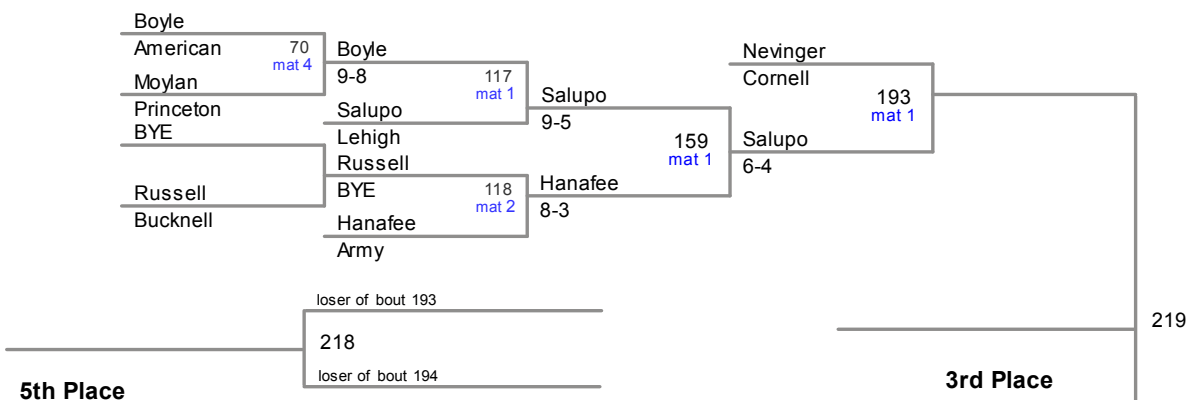

2013 EIWA Team Scores - Last Modified: 3/8/13 20:53

Plc	Team	Score	Ch	Co
1	Cornell	109.5	3	7
2	Navy	94.0	3	6
3	Pennsylvania	91.5	3	6
4	Lehigh	82.5	3	4
5	Rutgers	74.5	-	9
6	Harvard	72.0	2	6
7	Columbia	67.5	3	2
8	Army	64.0	1	6
9	American	49.5	1	4
10	Bucknell	39.5	-	5
11	Brown	28.0	-	2
12	Princeton	23.5	-	3
13	Franklin & Marshall	17.5	1	-
14	Sacred Heart	0.0	-	-

125 Lbs

133 Lbs

141 Lbs

149 Lbs

157 Lbs

165 Lbs

174 Lbs

184 Lbs