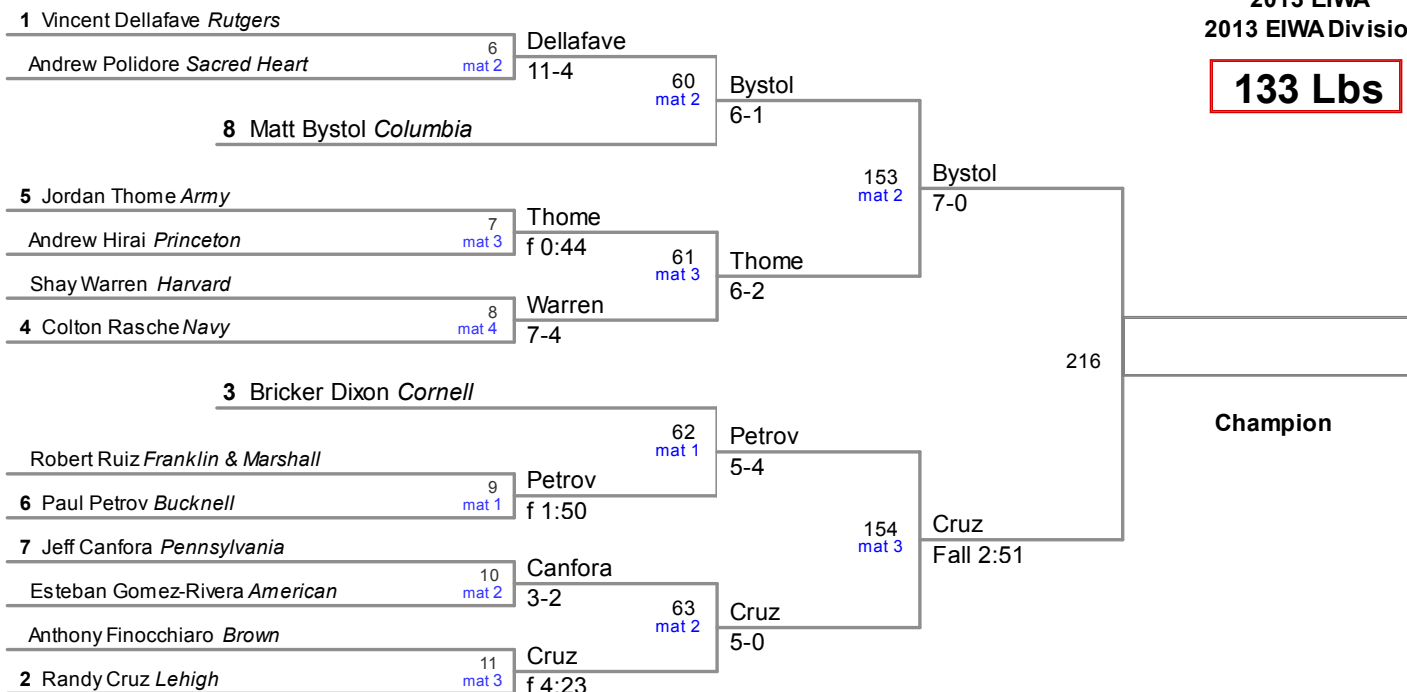

2013 EIWA Team Scores - Last Modified: 3/8/13 20:53

Plc	Team	Score	Ch	Co
1	Cornell	109.5	3	7
2	Navy	94.0	3	6
3	Pennsylvania	91.5	3	6
4	Lehigh	82.5	3	4
5	Rutgers	74.5	-	9
6	Harvard	72.0	2	6
7	Columbia	67.5	3	2
8	Army	64.0	1	6
9	American	49.5	1	4
10	Bucknell	39.5	-	5
11	Brown	28.0	-	2
12	Princeton	23.5	-	3
13	Franklin & Marshall	17.5	1	-
14	Sacred Heart	0.0	-	-

125 Lbs

133 Lbs

141 Lbs

149 Lbs

157 Lbs

165 Lbs

174 Lbs

184 Lbs