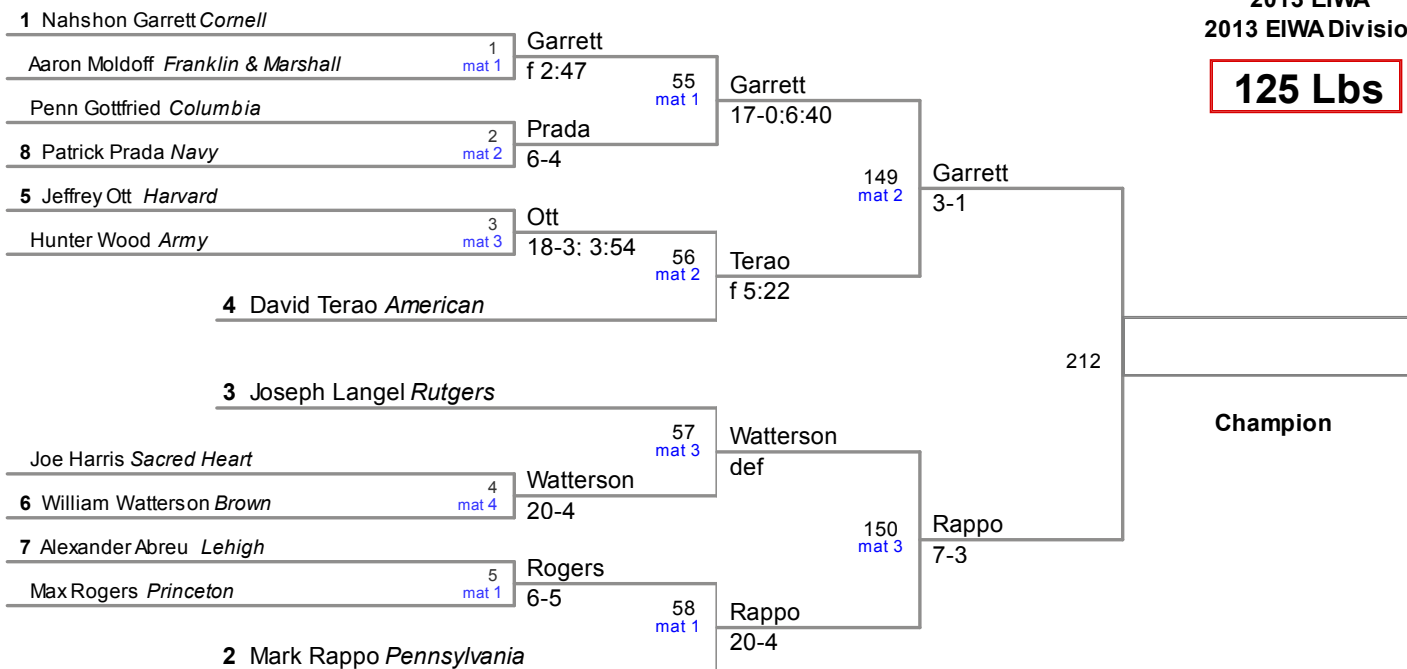

2013 EIWA Team Scores - Last Modified: 3/8/13 20:53

Plc	Team	Score	Ch	Co
1	Cornell	109.5	3	7
2	Navy	94.0	3	6
3	Pennsylvania	91.5	3	6
4	Lehigh	82.5	3	4
5	Rutgers	74.5	-	9
6	Harvard	72.0	2	6
7	Columbia	67.5	3	2
8	Army	64.0	1	6
9	American	49.5	1	4
10	Bucknell	39.5	-	5
11	Brown	28.0	-	2
12	Princeton	23.5	-	3
13	Franklin & Marshall	17.5	1	-
14	Sacred Heart	0.0	-	-

125 Lbs

133 Lbs

141 Lbs

149 Lbs

157 Lbs

165 Lbs

174 Lbs

184 Lbs