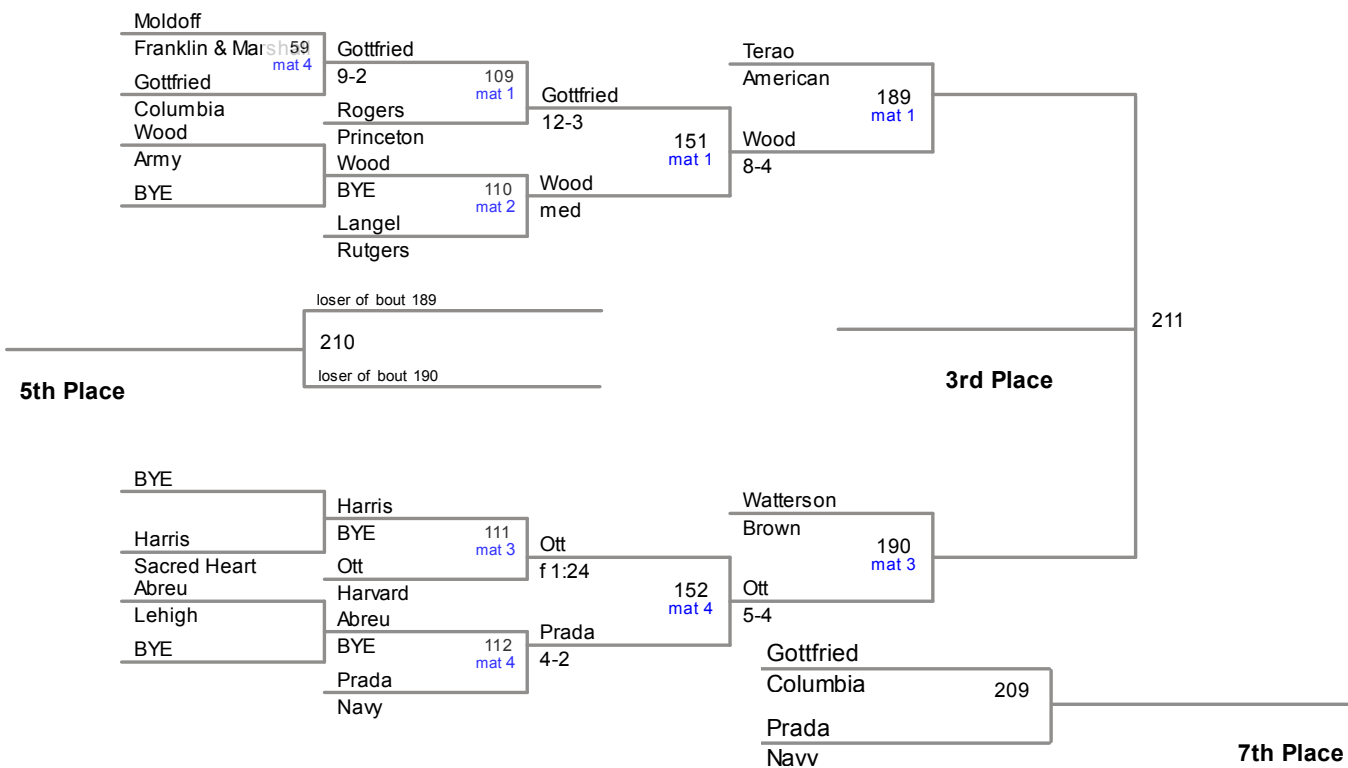

2013 EIWA Team Scores - Last Modified: 3/8/13 20:53

Plc	Team	Score	Ch	Co
1	Cornell	109.5	3	7
2	Navy	94.0	3	6
3	Pennsylvania	91.5	3	6
4	Lehigh	82.5	3	4
5	Rutgers	74.5	-	9
6	Harvard	72.0	2	6
7	Columbia	67.5	3	2
8	Army	64.0	1	6
9	American	49.5	1	4
10	Bucknell	39.5	-	5
11	Brown	28.0	-	2
12	Princeton	23.5	-	3
13	Franklin & Marshall	17.5	1	-
14	Sacred Heart	0.0	-	-

125 Lbs

133 Lbs

141 Lbs

149 Lbs

157 Lbs

165 Lbs

174 Lbs

184 Lbs