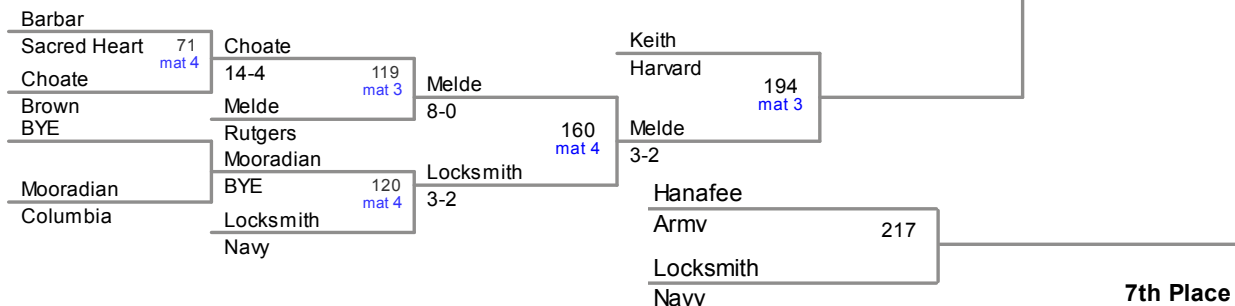

2013 EIWA Team Scores - Last Modified: 3/8/13 20:53

Plc	Team	Score	Ch	Co
1	Cornell	109.5	3	7
2	Navy	94.0	3	6
3	Pennsylvania	91.5	3	6
4	Lehigh	82.5	3	4
5	Rutgers	74.5	-	9
6	Harvard	72.0	2	6
7	Columbia	67.5	3	2
8	Army	64.0	1	6
9	American	49.5	1	4
10	Bucknell	39.5	-	5
11	Brown	28.0	-	2
12	Princeton	23.5	-	3
13	Franklin & Marshall	17.5	1	-
14	Sacred Heart	0.0	-	-

125 Lbs

133 Lbs

141 Lbs

149 Lbs

157 Lbs

165 Lbs

174 Lbs

184 Lbs