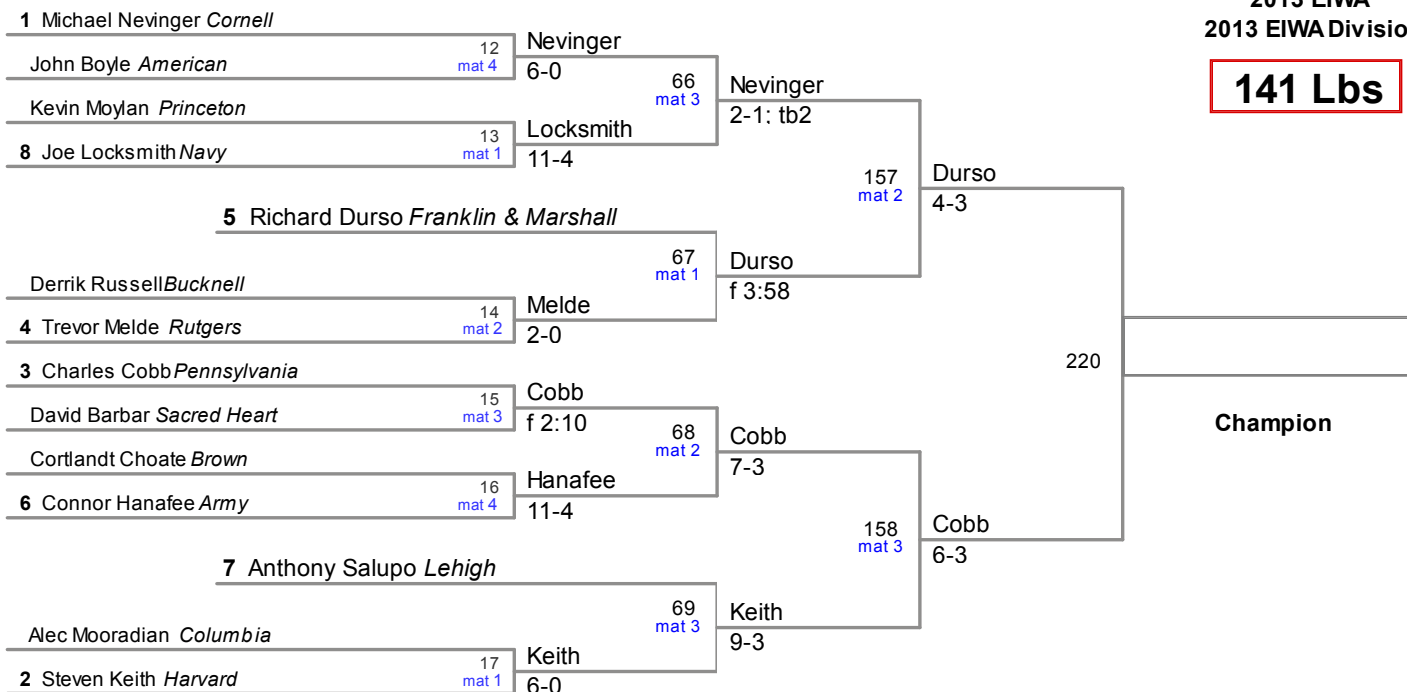

2013 EIWA Team Scores - Last Modified: 3/8/13 20:53

Plc	Team	Score	Ch	Co
1	Cornell	109.5	3	7
2	Navy	94.0	3	6
3	Pennsylvania	91.5	3	6
4	Lehigh	82.5	3	4
5	Rutgers	74.5	-	9
6	Harvard	72.0	2	6
7	Columbia	67.5	3	2
8	Army	64.0	1	6
9	American	49.5	1	4
10	Bucknell	39.5	-	5
11	Brown	28.0	-	2
12	Princeton	23.5	-	3
13	Franklin & Marshall	17.5	1	-
14	Sacred Heart	0.0	-	-

125 Lbs

133 Lbs

141 Lbs

149 Lbs

157 Lbs

165 Lbs

174 Lbs

184 Lbs