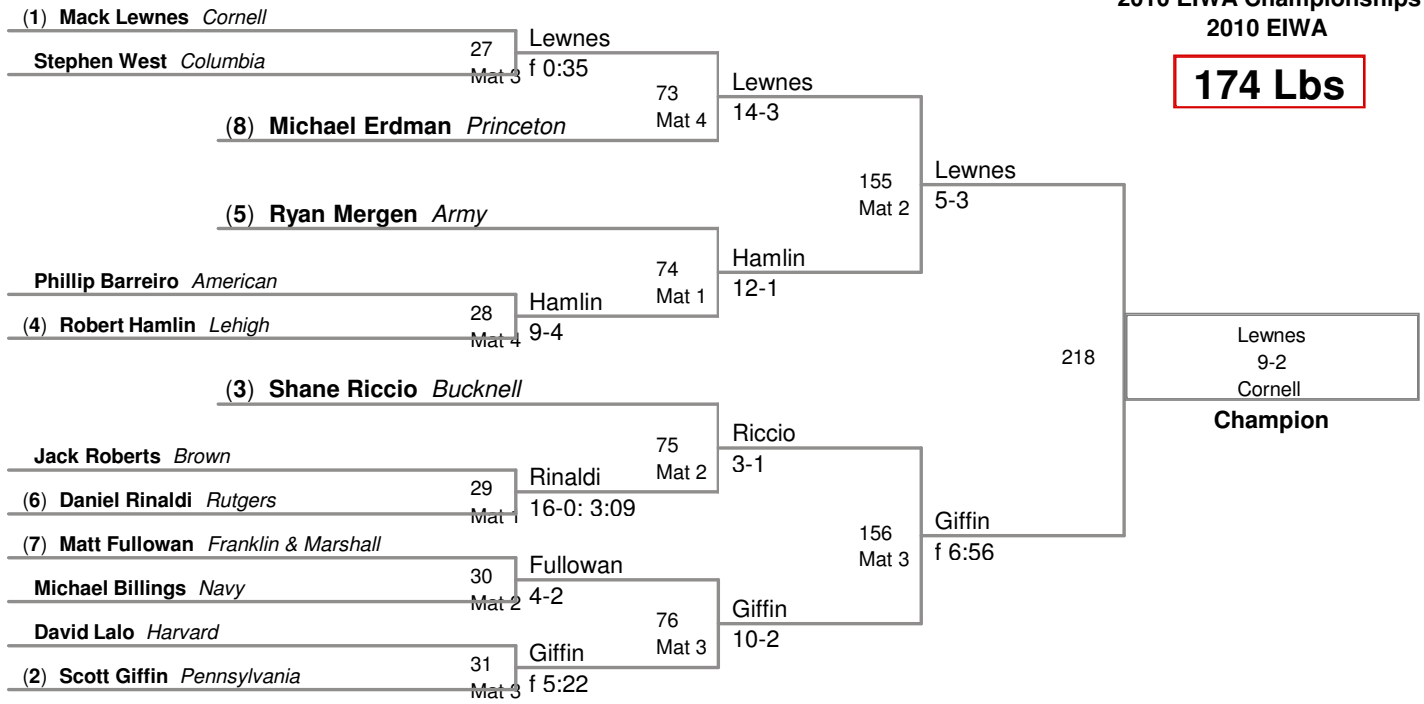

2010 EIWA Championships
2010 EIWA

174 Lbs