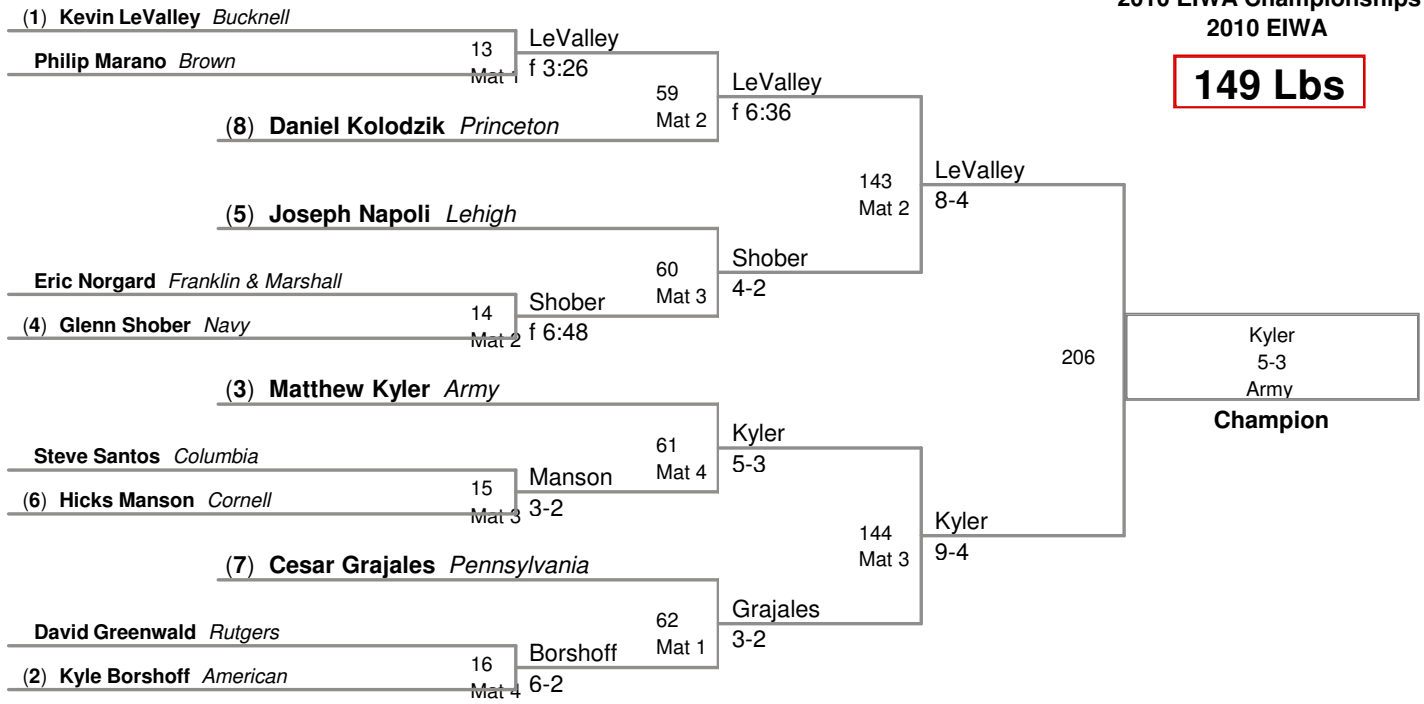

125 Lbs

133 Lbs

(1) Mike Grey Cornell

BYE

5th Place

BYE

7th Place

2010 EIWA Championships
2010 EIWA

141 Lbs

2010 EIWA Championships
2010 EIWA

149 Lbs

2010 EIWA Championships
2010 EIWA

157 Lbs

2010 EIWA Championships
2010 EIWA

165 Lbs

2010 EIWA Championships
2010 EIWA

174 Lbs

184 Lbs

(1) **Michael Cannon** *American*

285 Lbs