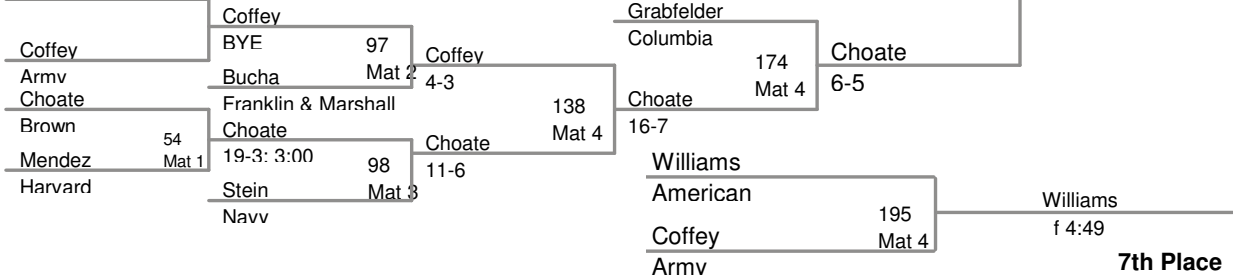

125 Lbs

133 Lbs

(1) Mike Grey Cornell

BYE

5th Place

BYE

7th Place

2010 EIWA Championships
2010 EIWA