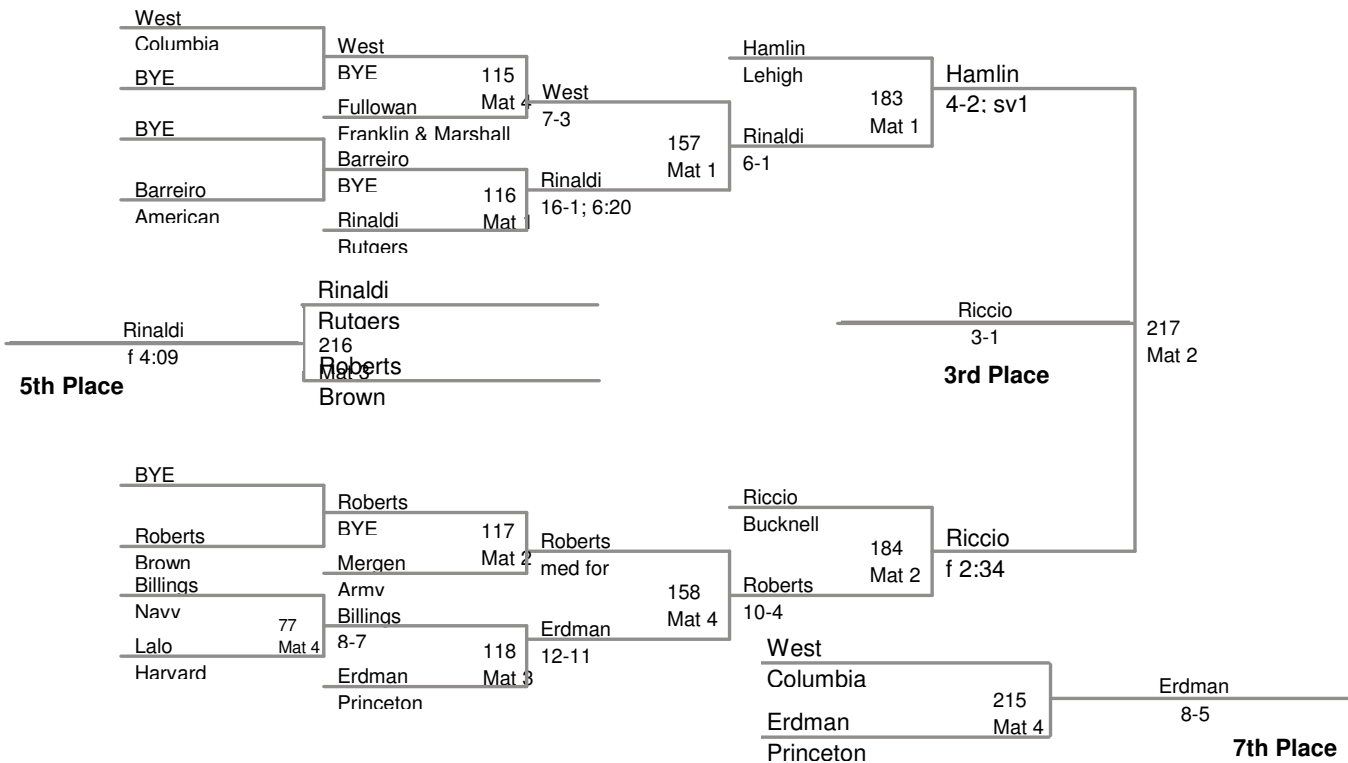

2010 EIWA Championships
2010 EIWA

174 Lbs