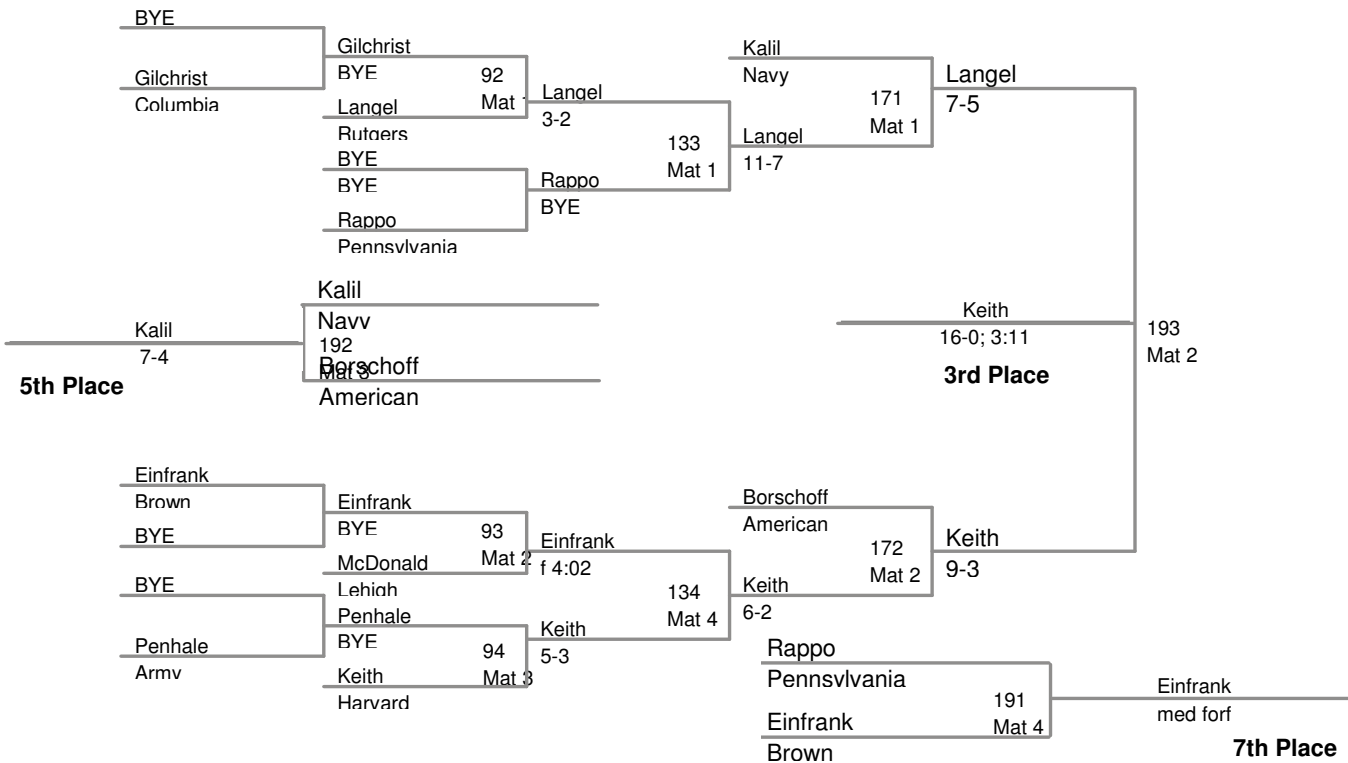

125 Lbs

133 Lbs

(1) Mike Grey Cornell

BYE

5th Place

BYE

7th Place

2010 EIWA Championships
2010 EIWA