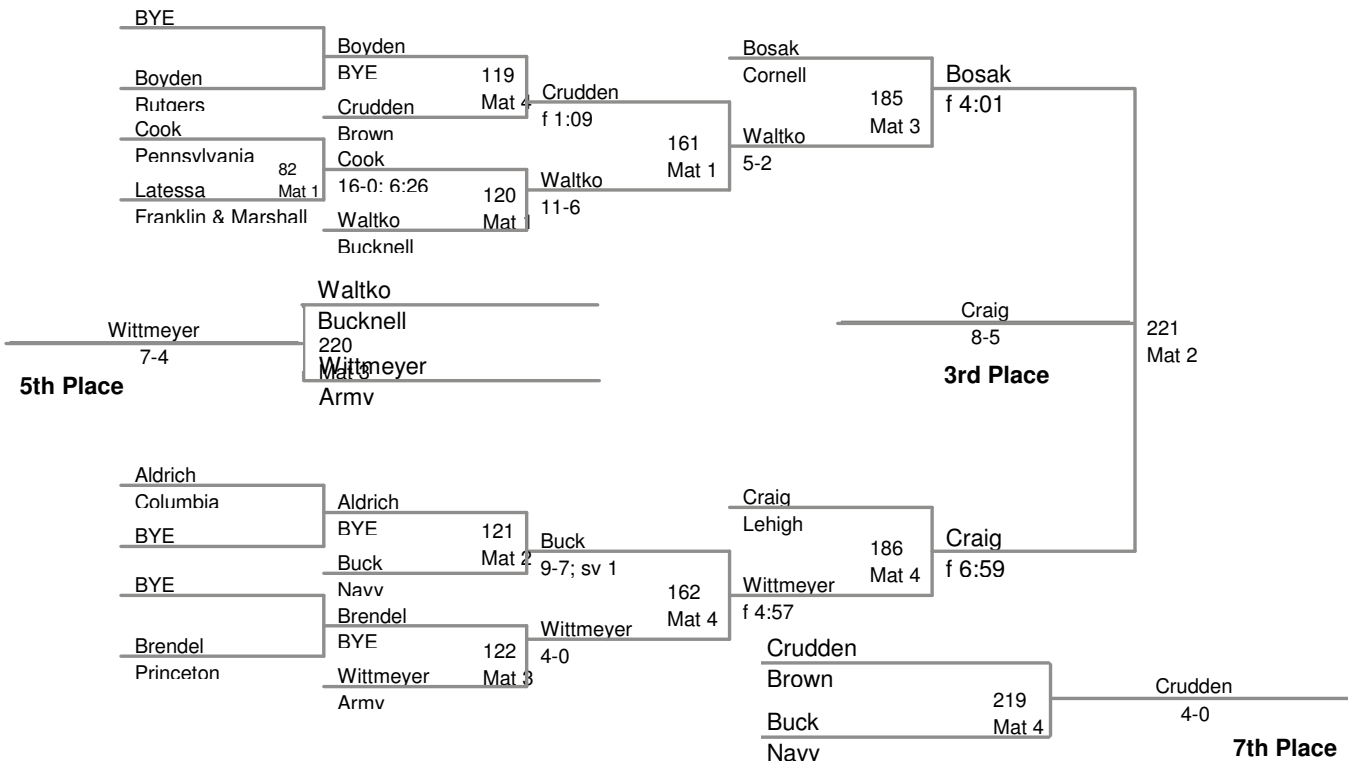

184 Lbs

(1) **Michael Cannon** *American*