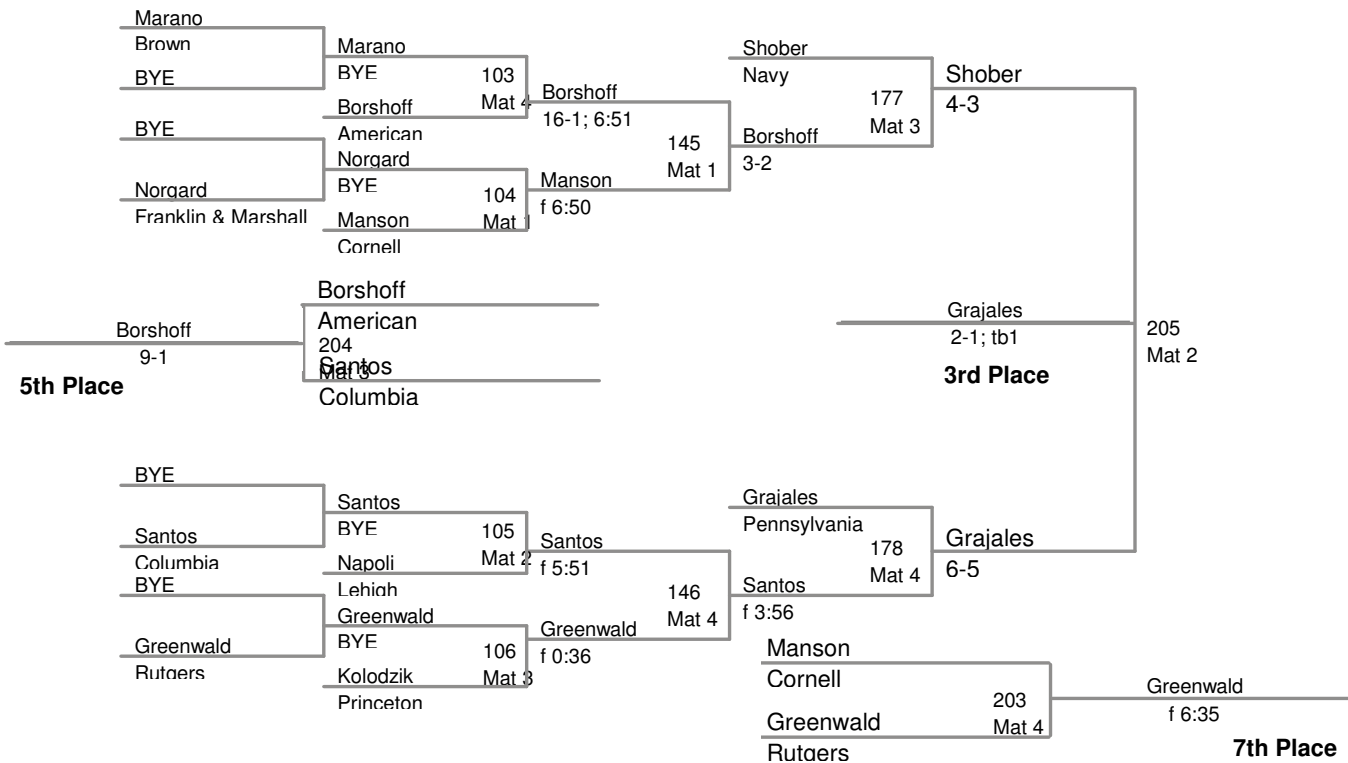

125 Lbs

133 Lbs

(1) Mike Grey Cornell

BYE

5th Place

BYE

7th Place

2010 EIWA Championships
2010 EIWA

141 Lbs

2010 EIWA Championships
2010 EIWA

149 Lbs

2010 EIWA Championships
2010 EIWA

157 Lbs

2010 EIWA Championships
2010 EIWA

165 Lbs

2010 EIWA Championships
2010 EIWA