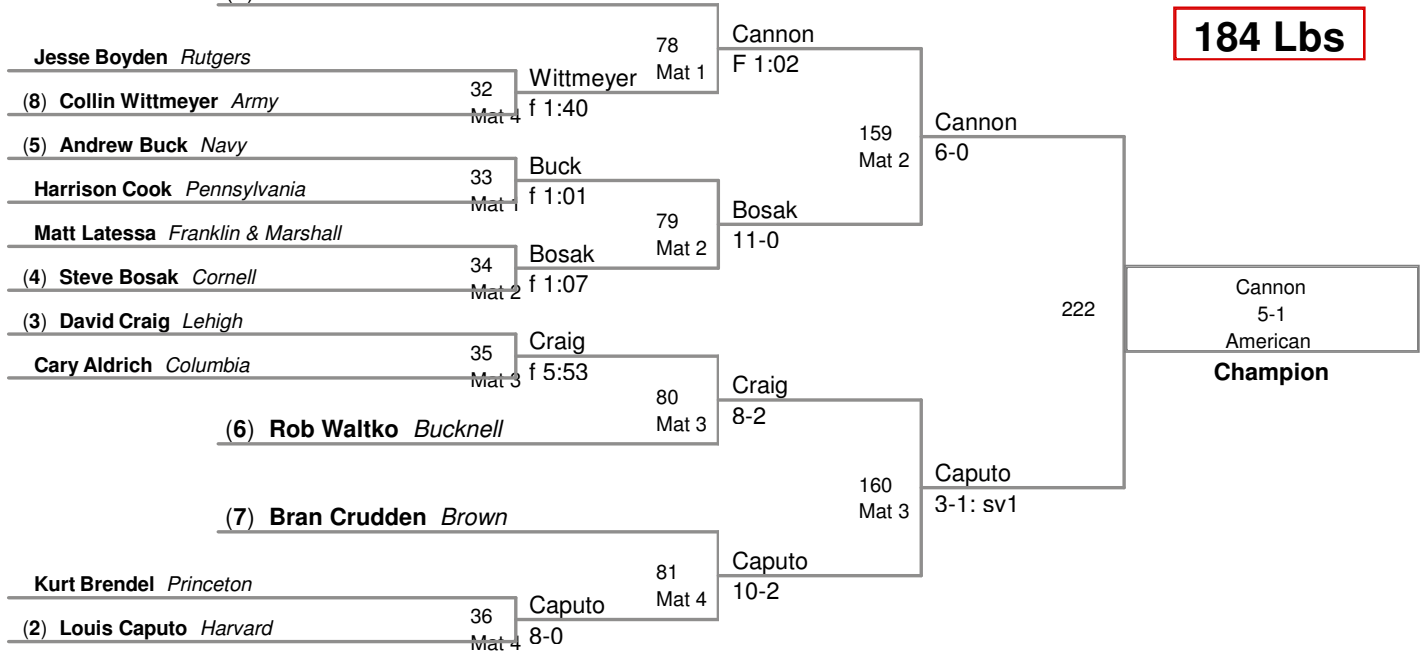

184 Lbs

(1) **Michael Cannon** *American*