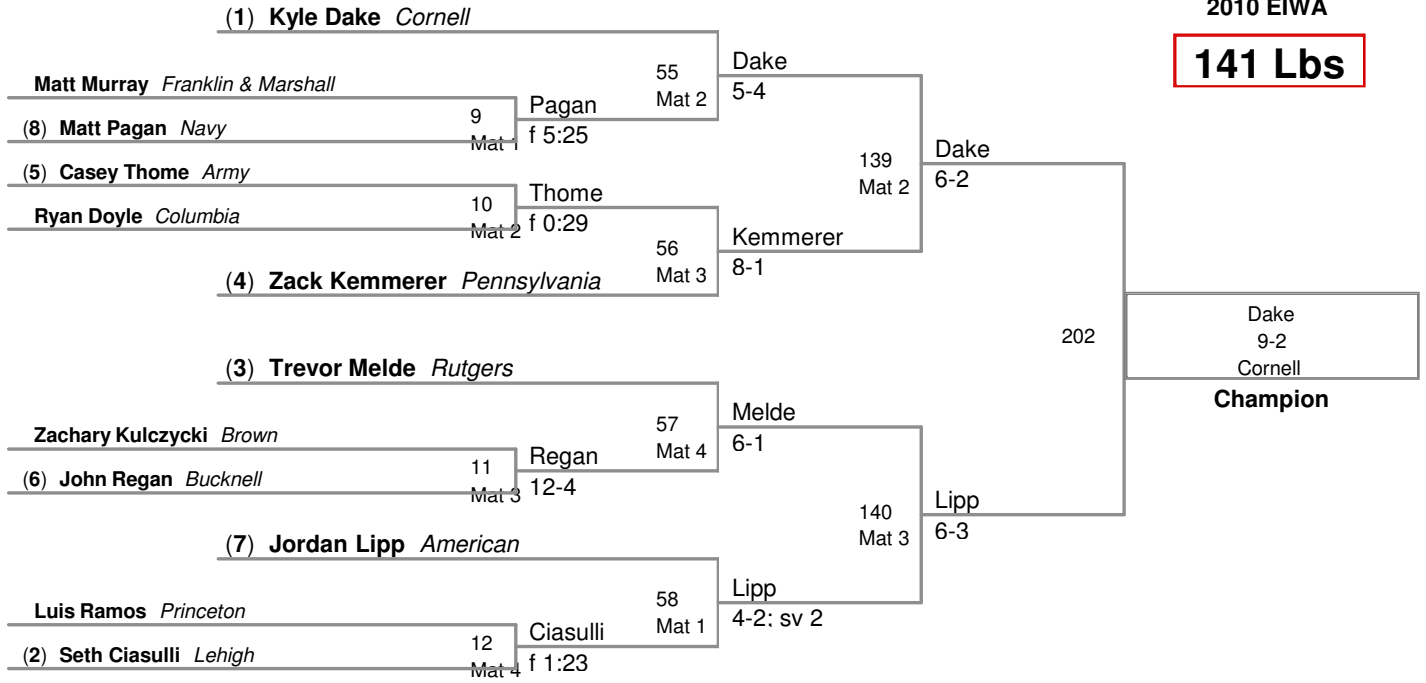

125 Lbs

133 Lbs

(1) Mike Grey Cornell

BYE

5th Place

BYE

7th Place

2010 EIWA Championships
2010 EIWA

141 Lbs

2010 EIWA Championships
2010 EIWA

149 Lbs

2010 EIWA Championships
2010 EIWA

157 Lbs

2010 EIWA Championships
2010 EIWA

165 Lbs

2010 EIWA Championships
2010 EIWA

174 Lbs

184 Lbs

(1) **Michael Cannon** *American*

285 Lbs