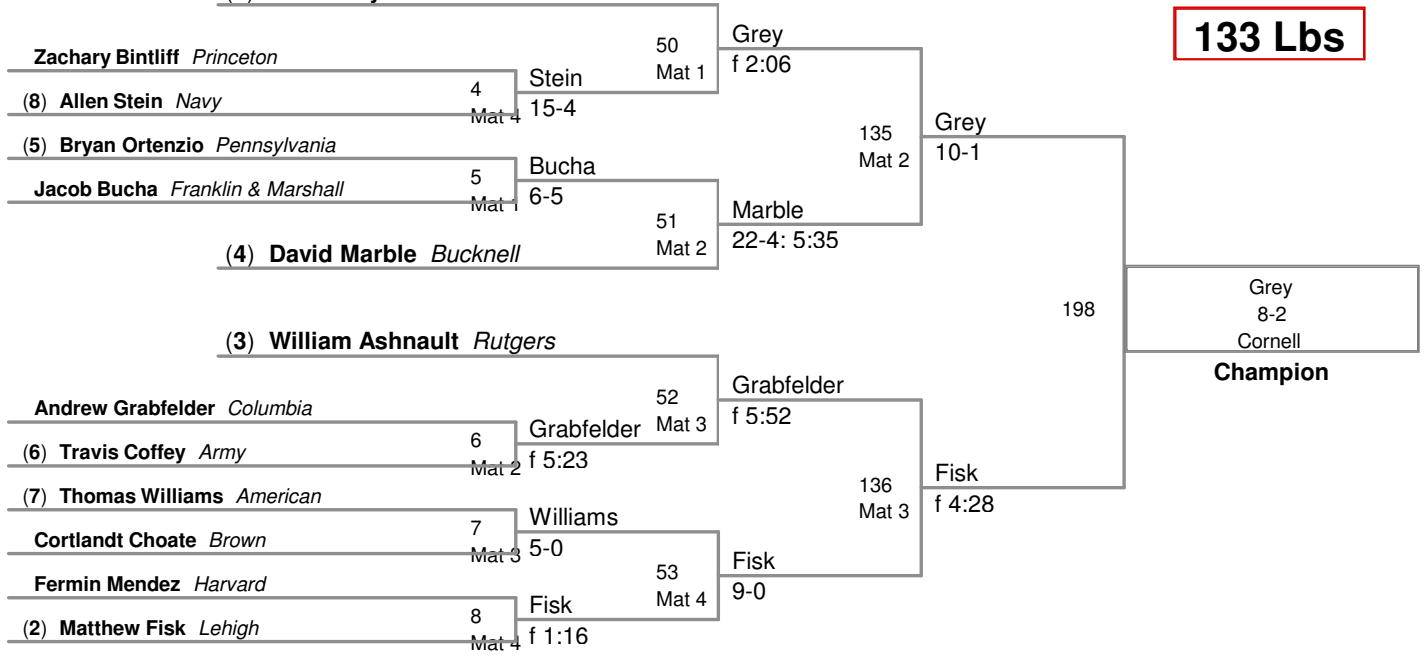

125 Lbs

133 Lbs

(1) Mike Grey Cornell

BYE

5th Place

BYE

7th Place

2010 EIWA Championships
2010 EIWA

141 Lbs

2010 EIWA Championships
2010 EIWA

149 Lbs

2010 EIWA Championships
2010 EIWA

157 Lbs

2010 EIWA Championships
2010 EIWA

165 Lbs

2010 EIWA Championships
2010 EIWA