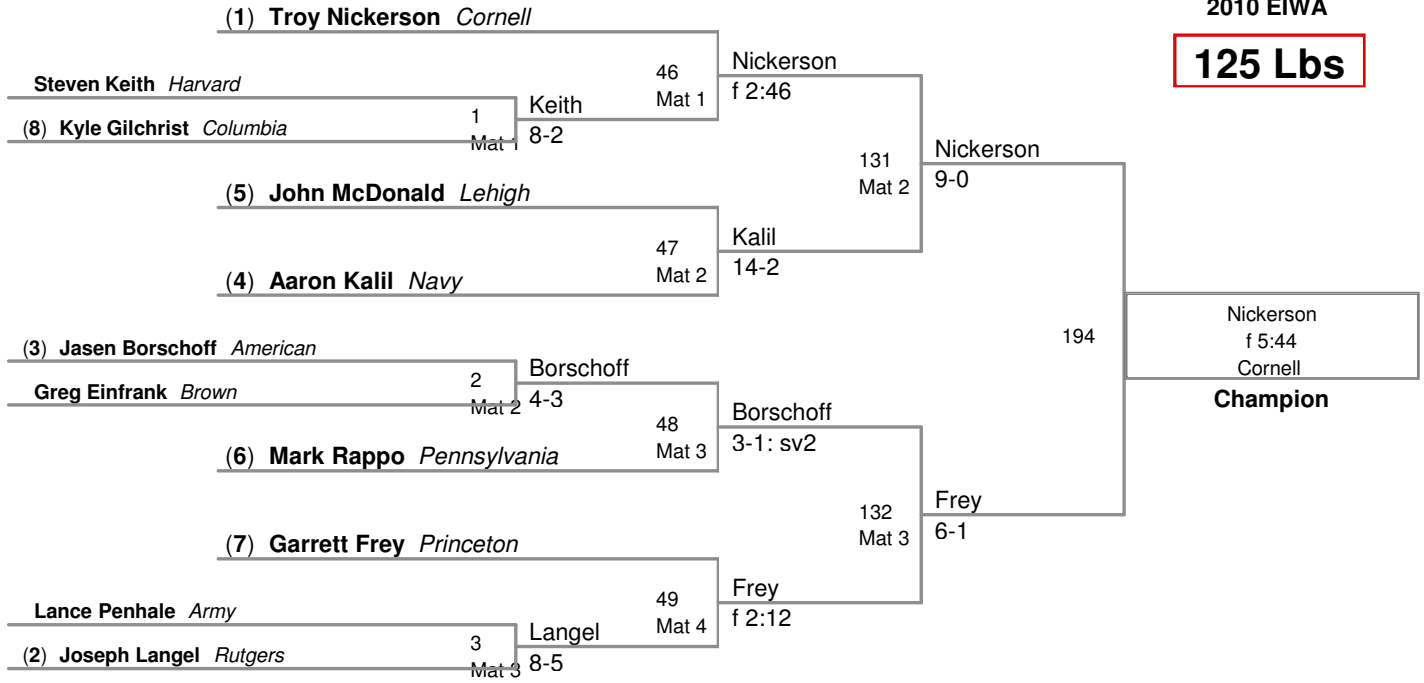

125 Lbs

133 Lbs

(1) Mike Grey Cornell

BYE

5th Place

BYE

7th Place

2010 EIWA Championships
2010 EIWA

141 Lbs

2010 EIWA Championships
2010 EIWA

149 Lbs

2010 EIWA Championships
2010 EIWA

157 Lbs

2010 EIWA Championships
2010 EIWA

165 Lbs

2010 EIWA Championships
2010 EIWA

174 Lbs

184 Lbs

(1) **Michael Cannon** *American*

285 Lbs