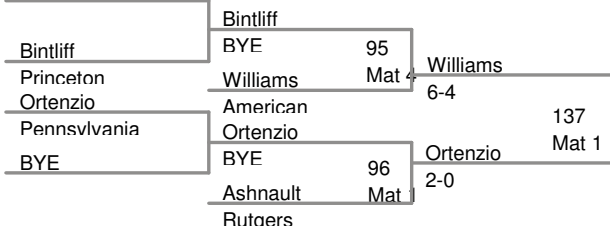

125 Lbs

133 Lbs

(1) Mike Grey Cornell

BYE

5th Place

BYE

7th Place

2010 EIWA Championships
2010 EIWA

141 Lbs

2010 EIWA Championships
2010 EIWA

149 Lbs

2010 EIWA Championships
2010 EIWA

157 Lbs

2010 EIWA Championships
2010 EIWA

165 Lbs

2010 EIWA Championships
2010 EIWA