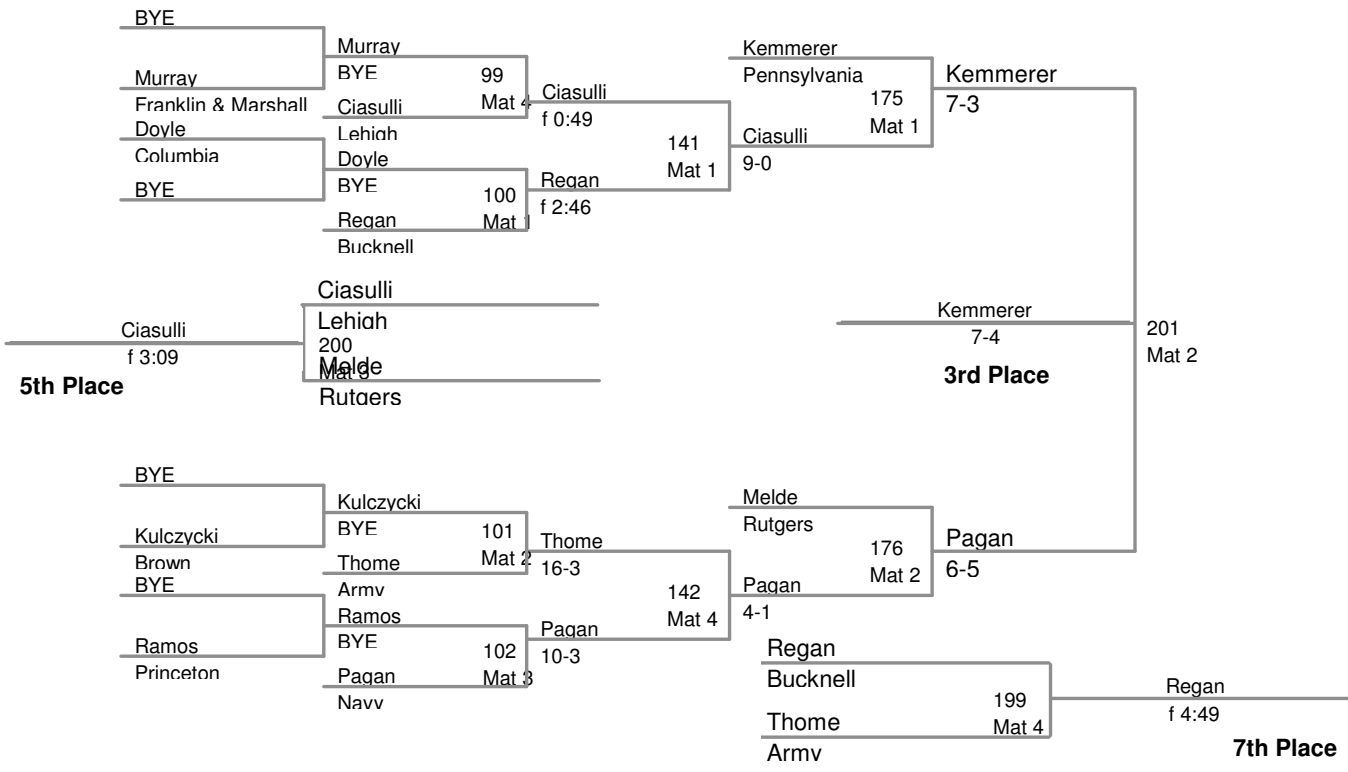

2010 EIWA Championships
2010 EIWA

141 Lbs