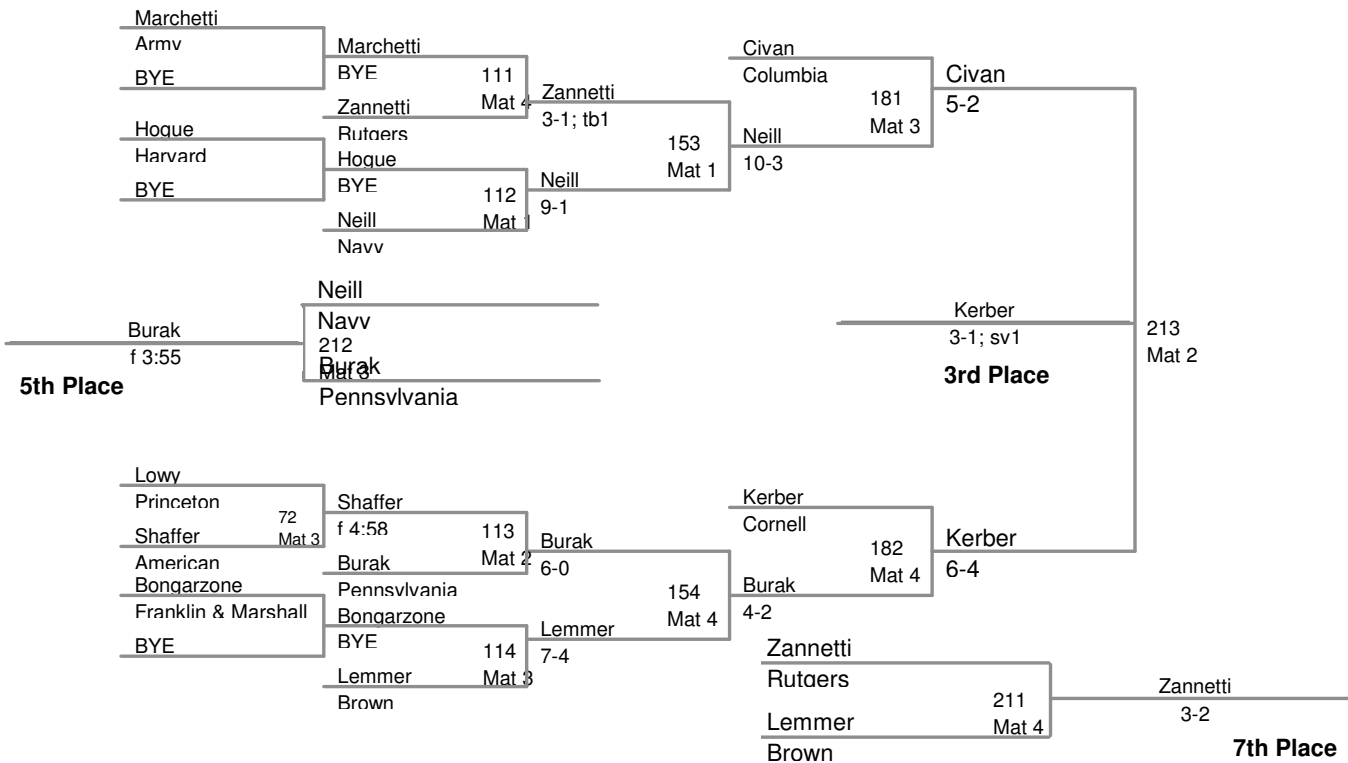

141 Lbs

2010 EIWA Championships
2010 EIWA

149 Lbs

2010 EIWA Championships
2010 EIWA

157 Lbs

2010 EIWA Championships
2010 EIWA

165 Lbs

2010 EIWA Championships
2010 EIWA