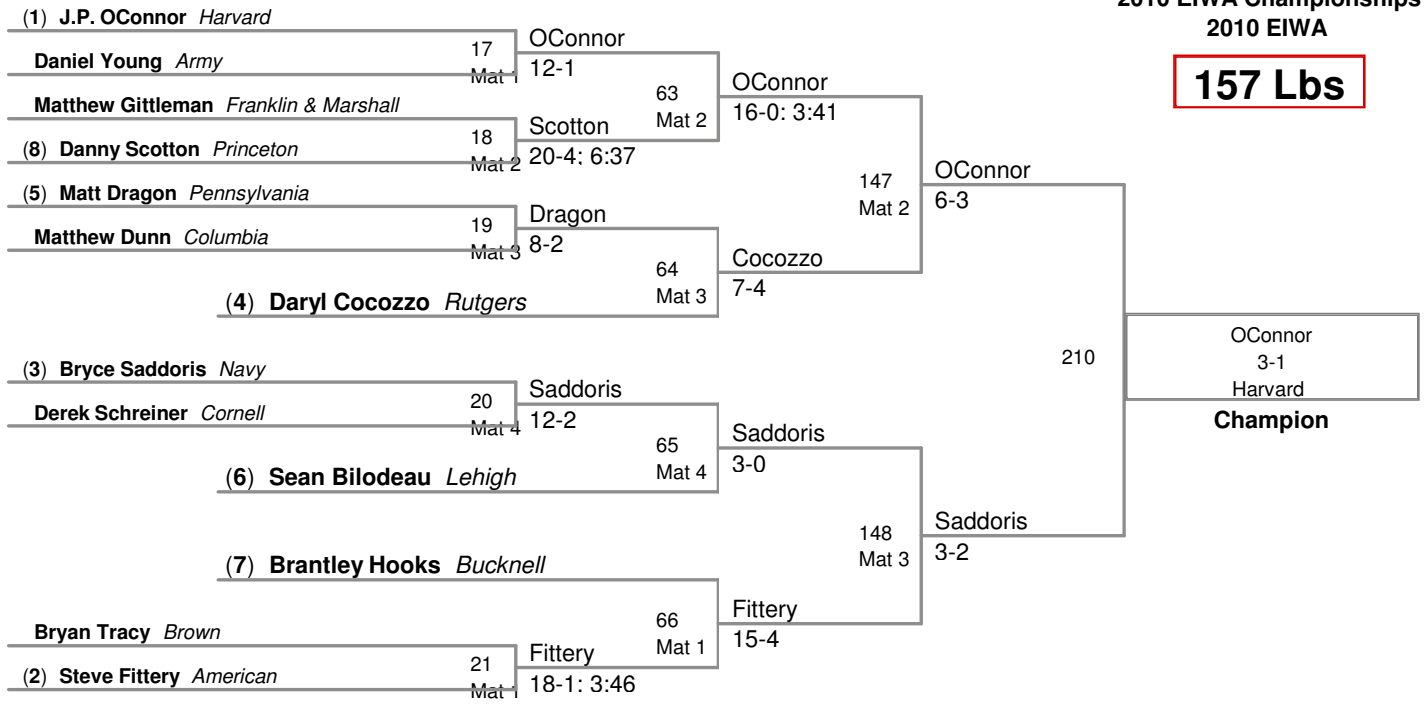

125 Lbs

133 Lbs

(1) Mike Grey Cornell

BYE

5th Place

BYE

7th Place

2010 EIWA Championships
2010 EIWA

141 Lbs

2010 EIWA Championships
2010 EIWA

149 Lbs

2010 EIWA Championships
2010 EIWA

157 Lbs

2010 EIWA Championships
2010 EIWA

165 Lbs

2010 EIWA Championships
2010 EIWA