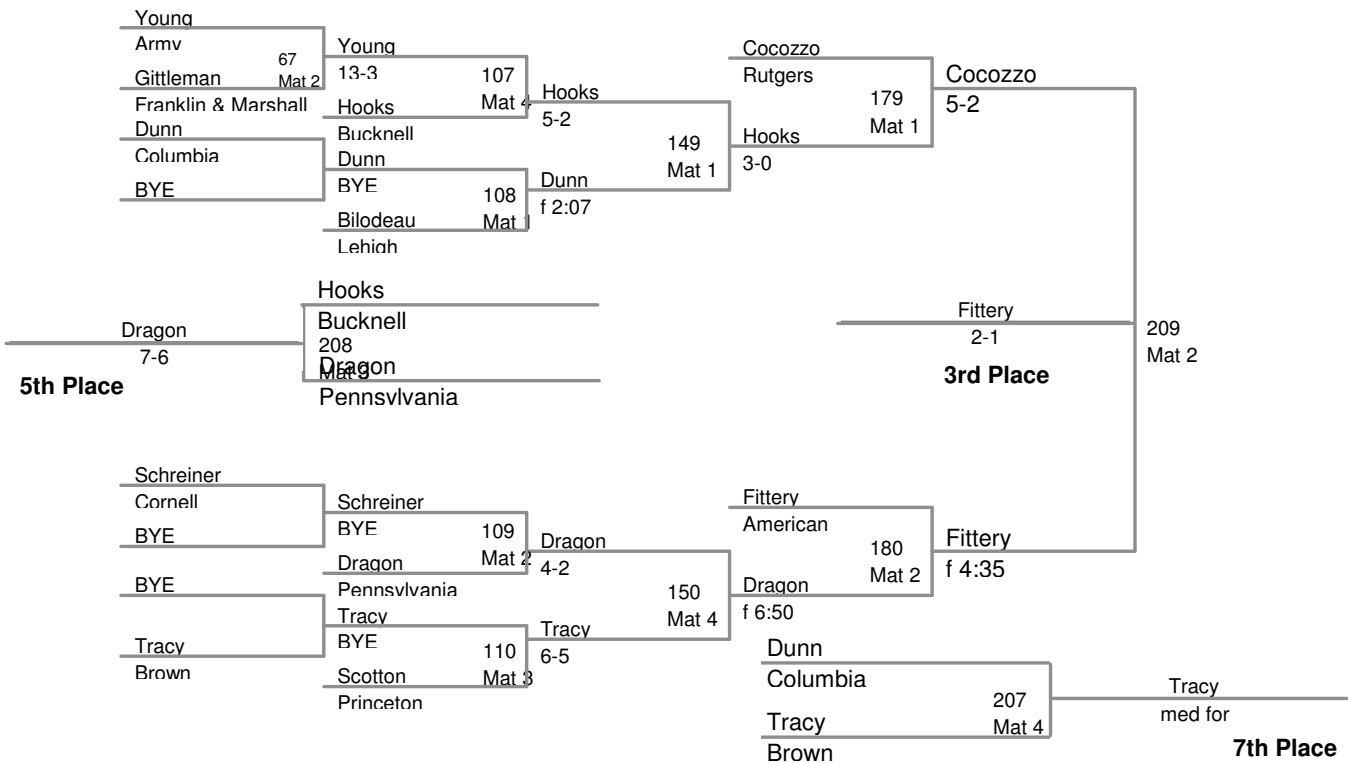

141 Lbs

2010 EIWA Championships
2010 EIWA

149 Lbs

2010 EIWA Championships
2010 EIWA

157 Lbs

2010 EIWA Championships
2010 EIWA

165 Lbs

2010 EIWA Championships
2010 EIWA