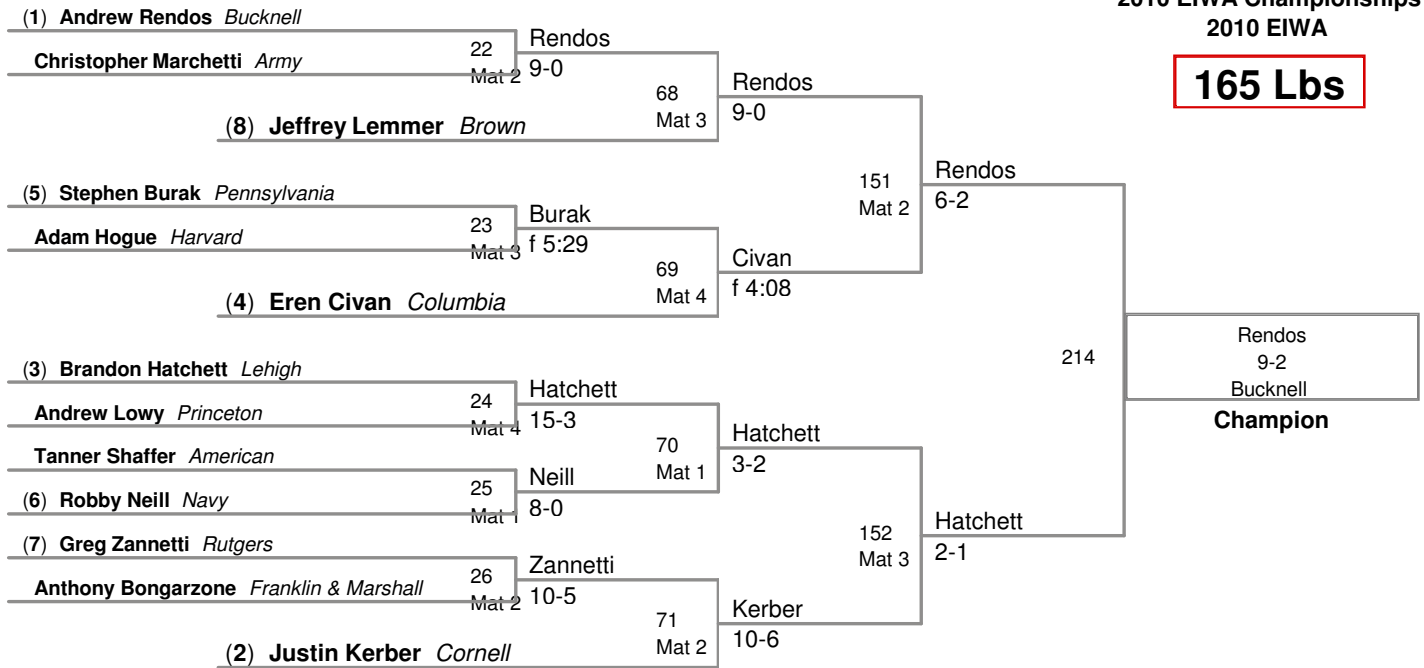

141 Lbs

2010 EIWA Championships
2010 EIWA

149 Lbs

2010 EIWA Championships
2010 EIWA

157 Lbs

2010 EIWA Championships
2010 EIWA

165 Lbs

2010 EIWA Championships
2010 EIWA