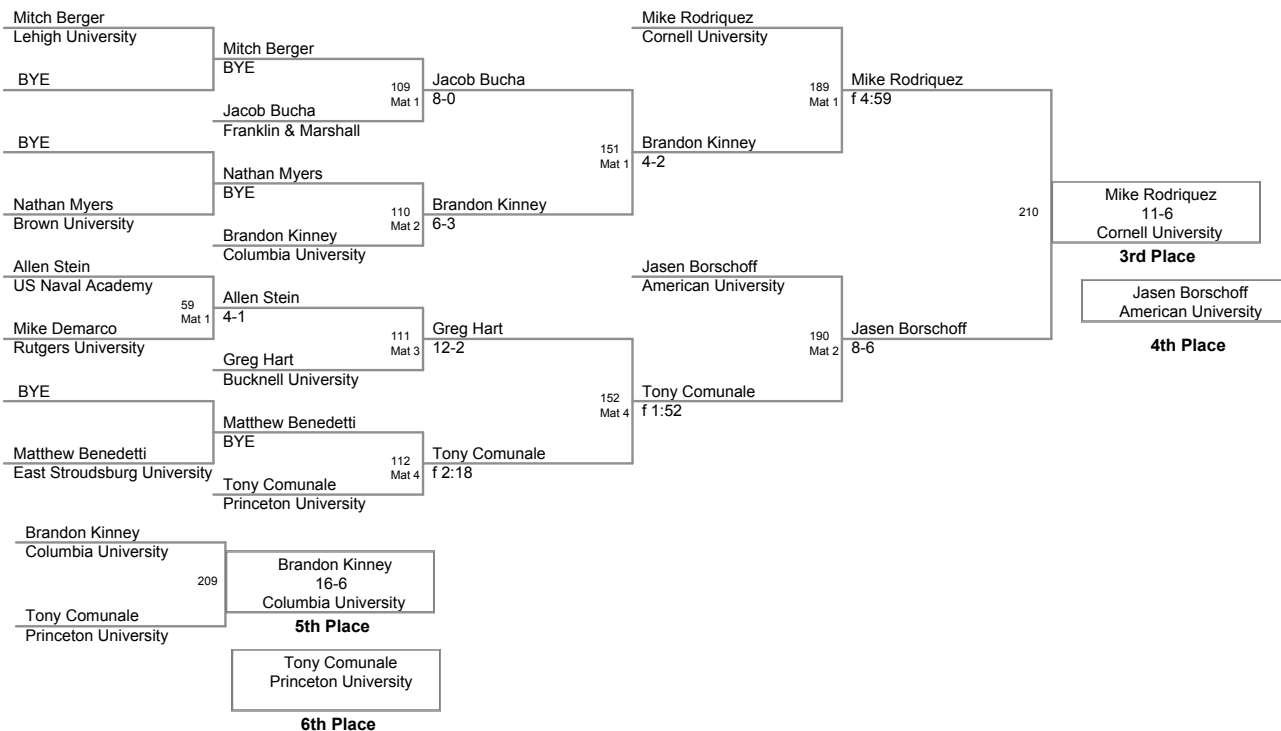

Plc	Points	Team	CH	CONS
1	128	Cornell University	-	-
2	127.5	University of Pennsylvania	-	-
3	90	US Military Academy	-	-
4	84	US Naval Academy	-	-
5	67.5	Lehigh University	-	-
6	62.5	American University	-	-
7	47.5	Columbia University	-	-
8	43.5	Bucknell University	-	-
9	39	Brown University	-	-
10	34.5	Harvard University	-	-
11	29.5	Rutgers University	-	-
12	15	East Stroudsburg University	-	-
13	13	Franklin & Marshall	-	-
14	10.5	Princeton University	-	-

**125 Lbs**

**133 Lbs**

**141 Lbs**

**149 Lbs**

**157 Lbs**

**165 Lbs**

**174 Lbs**

**184 Lbs**

**197 Lbs**

**285 Lbs**