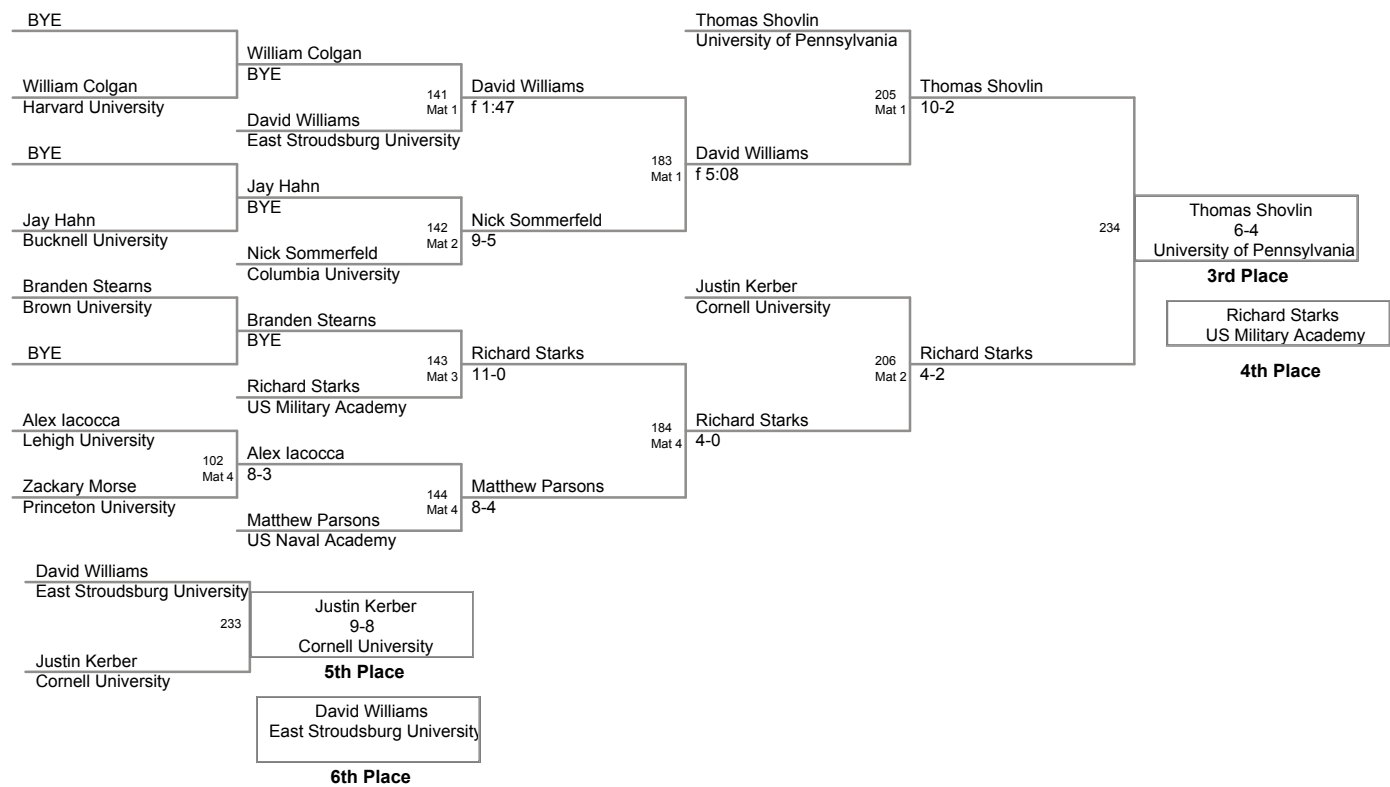

Plc	Points	Team	CH	CONS
1	128	Cornell University	-	-
2	127.5	University of Pennsylvania	-	-
3	90	US Military Academy	-	-
4	84	US Naval Academy	-	-
5	67.5	Lehigh University	-	-
6	62.5	American University	-	-
7	47.5	Columbia University	-	-
8	43.5	Bucknell University	-	-
9	39	Brown University	-	-
10	34.5	Harvard University	-	-
11	29.5	Rutgers University	-	-
12	15	East Stroudsburg University	-	-
13	13	Franklin & Marshall	-	-
14	10.5	Princeton University	-	-

**125 Lbs**

**133 Lbs**

**141 Lbs**

**149 Lbs**

**157 Lbs**

**165 Lbs**

**174 Lbs**

**184 Lbs**

**197 Lbs**

**285 Lbs**