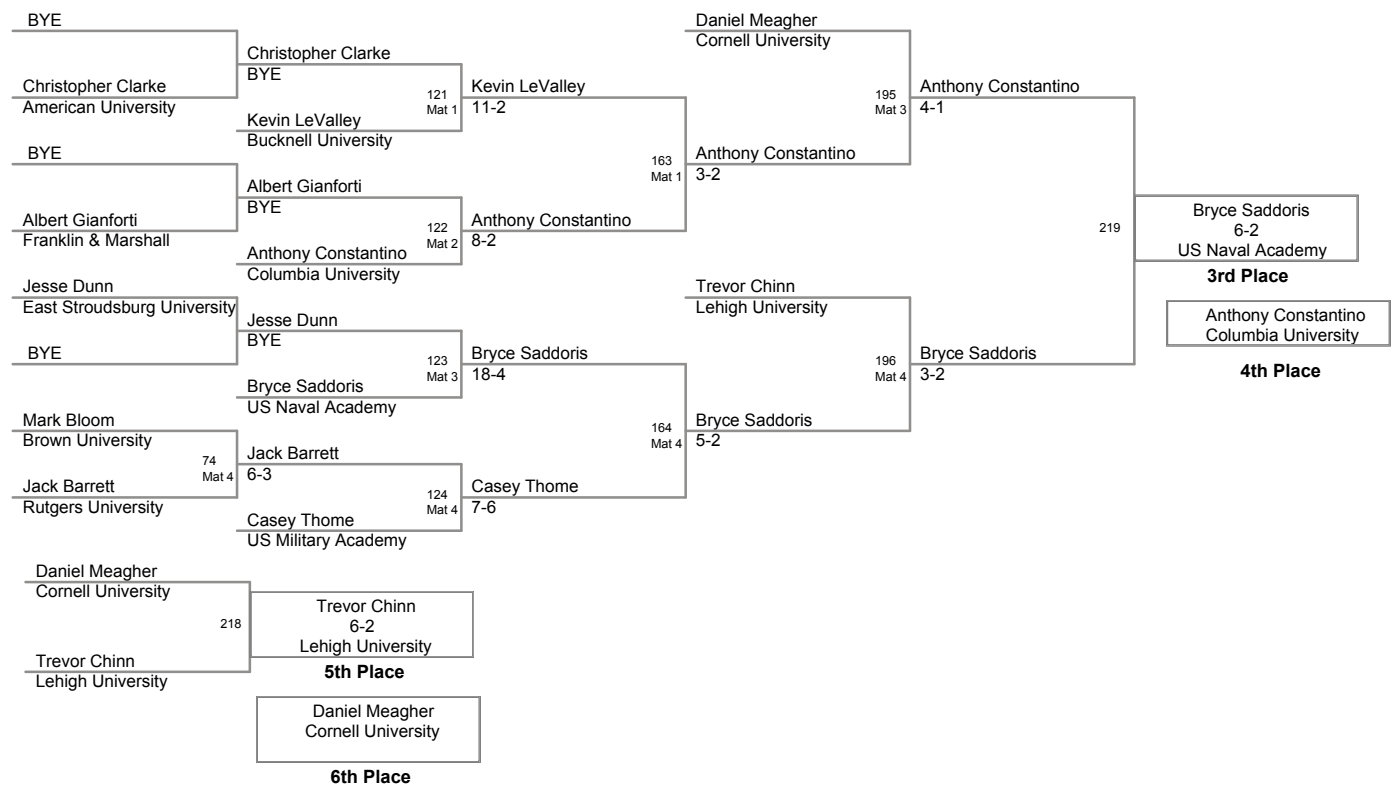

Plc	Points	Team	CH	CONS
1	128	Cornell University	-	-
2	127.5	University of Pennsylvania	-	-
3	90	US Military Academy	-	-
4	84	US Naval Academy	-	-
5	67.5	Lehigh University	-	-
6	62.5	American University	-	-
7	47.5	Columbia University	-	-
8	43.5	Bucknell University	-	-
9	39	Brown University	-	-
10	34.5	Harvard University	-	-
11	29.5	Rutgers University	-	-
12	15	East Stroudsburg University	-	-
13	13	Franklin & Marshall	-	-
14	10.5	Princeton University	-	-

**125 Lbs**

**133 Lbs**

**141 Lbs**

**149 Lbs**

**157 Lbs**

**165 Lbs**

**174 Lbs**

**184 Lbs**

**197 Lbs**

**285 Lbs**