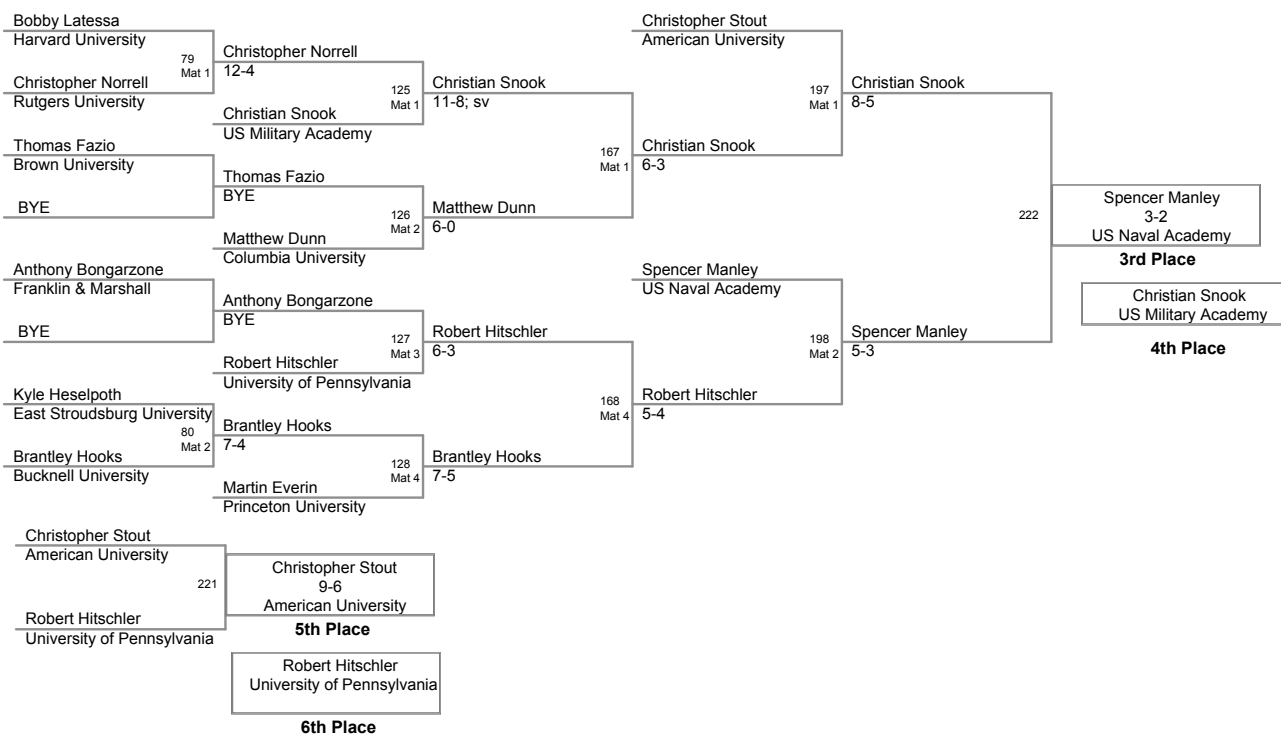

Plc	Points	Team	CH	CONS
1	128	Cornell University	-	-
2	127.5	University of Pennsylvania	-	-
3	90	US Military Academy	-	-
4	84	US Naval Academy	-	-
5	67.5	Lehigh University	-	-
6	62.5	American University	-	-
7	47.5	Columbia University	-	-
8	43.5	Bucknell University	-	-
9	39	Brown University	-	-
10	34.5	Harvard University	-	-
11	29.5	Rutgers University	-	-
12	15	East Stroudsburg University	-	-
13	13	Franklin & Marshall	-	-
14	10.5	Princeton University	-	-

**125 Lbs**

**133 Lbs**

**141 Lbs**

**149 Lbs**

**157 Lbs**

**165 Lbs**

**174 Lbs**

**184 Lbs**

**197 Lbs**

**285 Lbs**