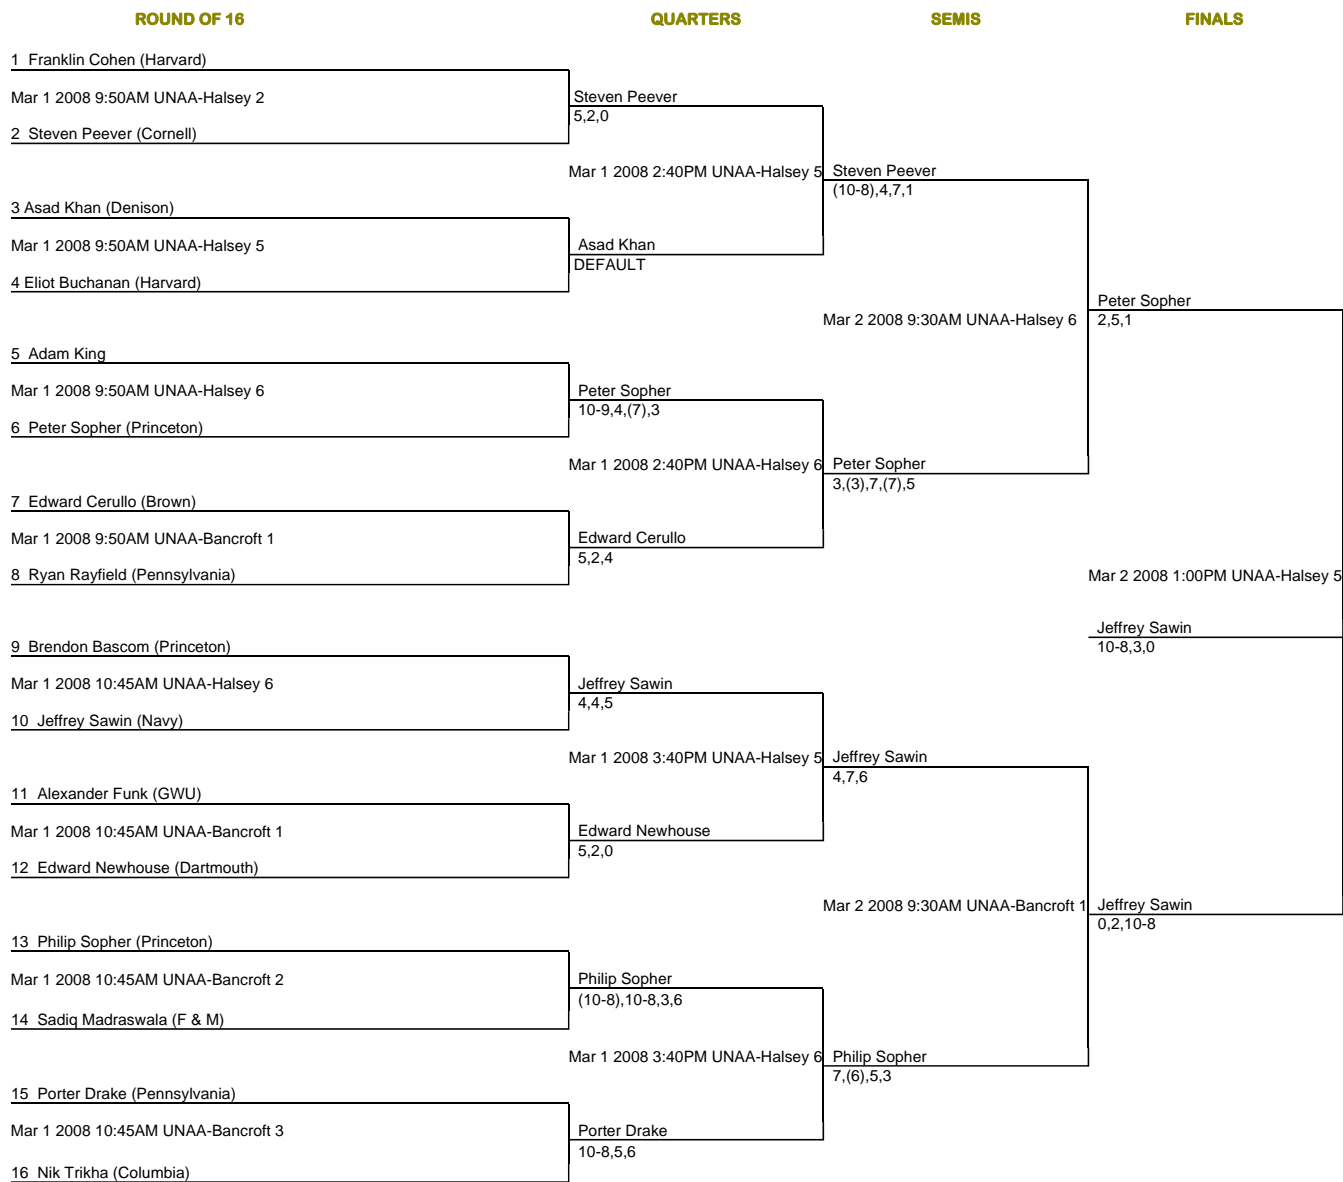

Venues	
SHORT NAME	FULL NAME
UNAA	U.S. Naval Academy Athl.Ass'n.

CSA Individual Championships -- (MB) Malloy 2nd Rd Conso - Main

POWERED BY
RAIL STATION™
WINNER:
Jeffrey Sawin

Venues	
SHORT NAME	FULL NAME
UNAA	U.S. Naval Academy Athl.Ass'n.