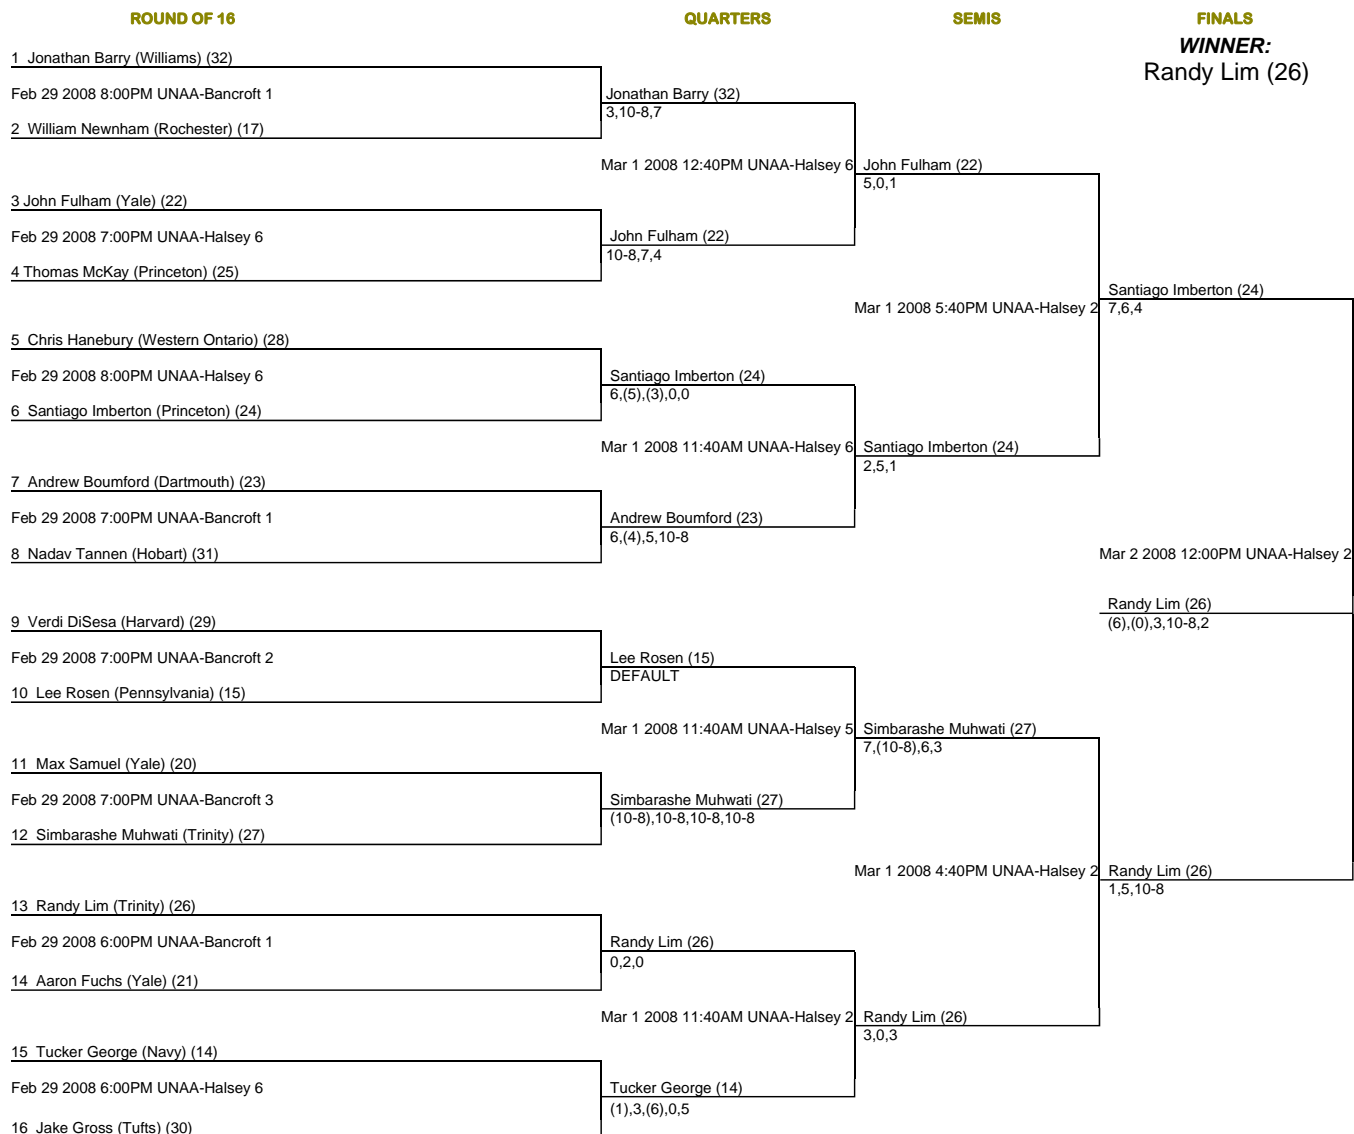

CSA Individual Championships -- (MA) Potter Cup - Consolation

Venues	
SHORT NAME	FULL NAME
UNAA	U.S. Naval Academy Athl.Ass'n.