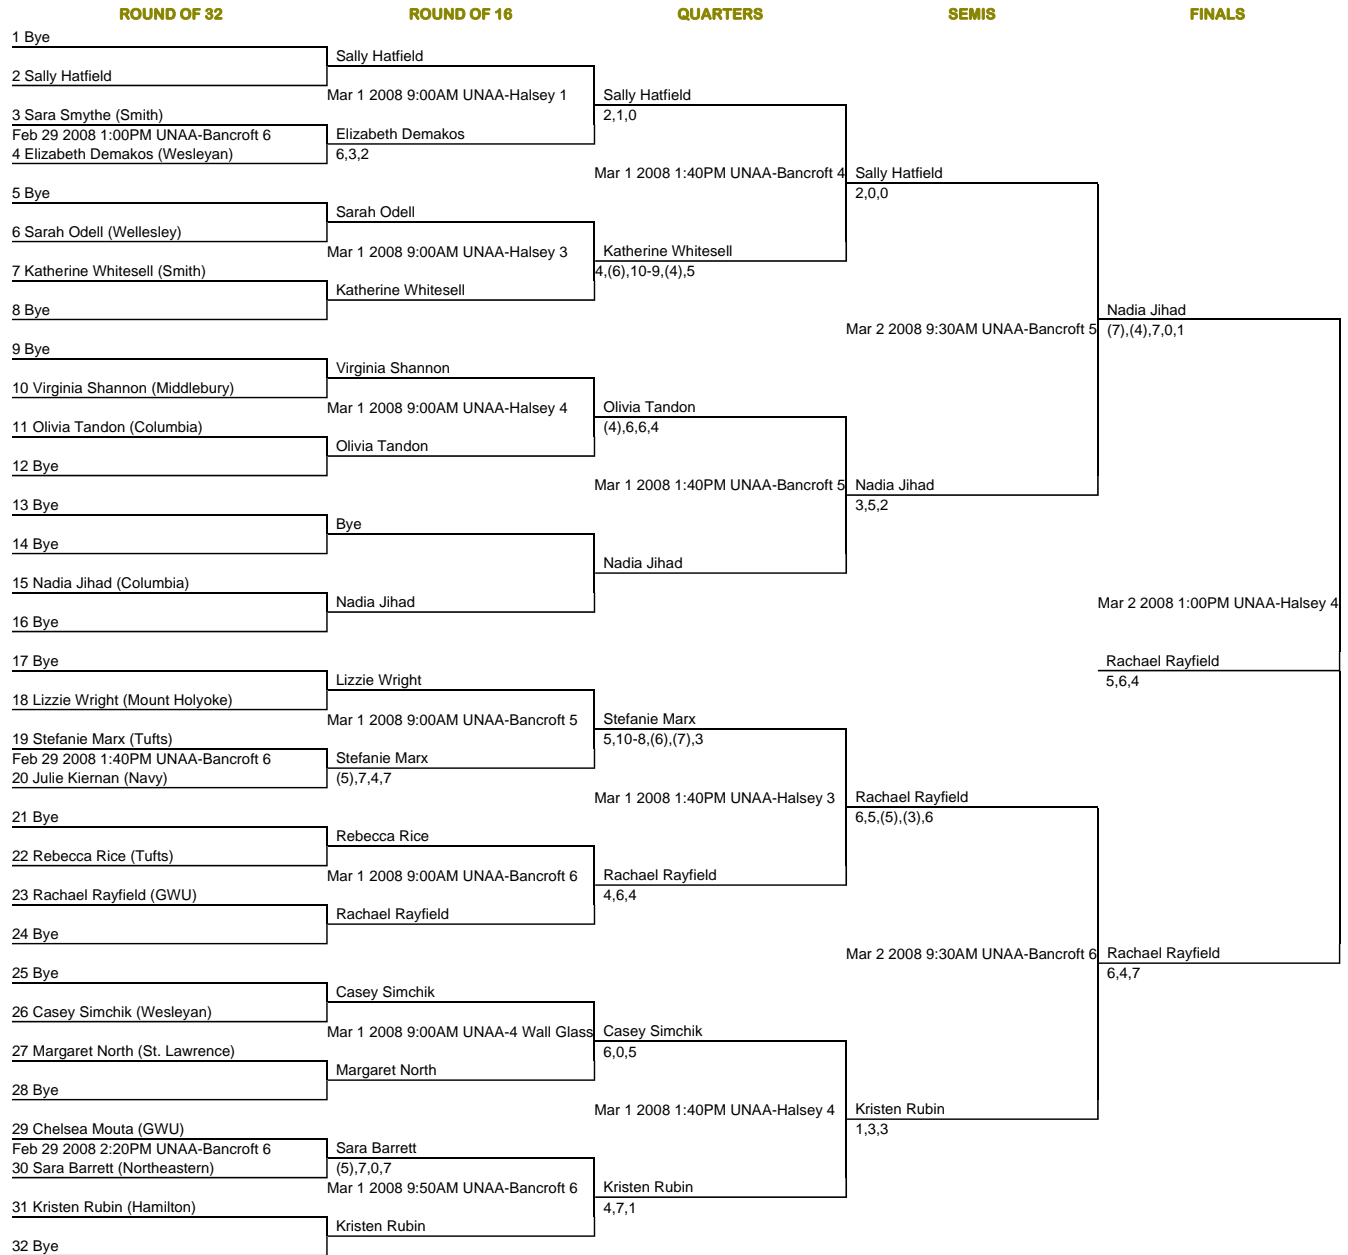

POWERED BY
RAIL STATION™
WINNER:
Hannah Conant

Venues	
SHORT NAME	FULL NAME
UNAA	U.S. Naval Academy Athl.Ass'n

CSA Individual Championships -- (WB) Holleran Cup - Consolation

POWERED BY
RAIL STATION™

WINNER:
Rachael Rayfield