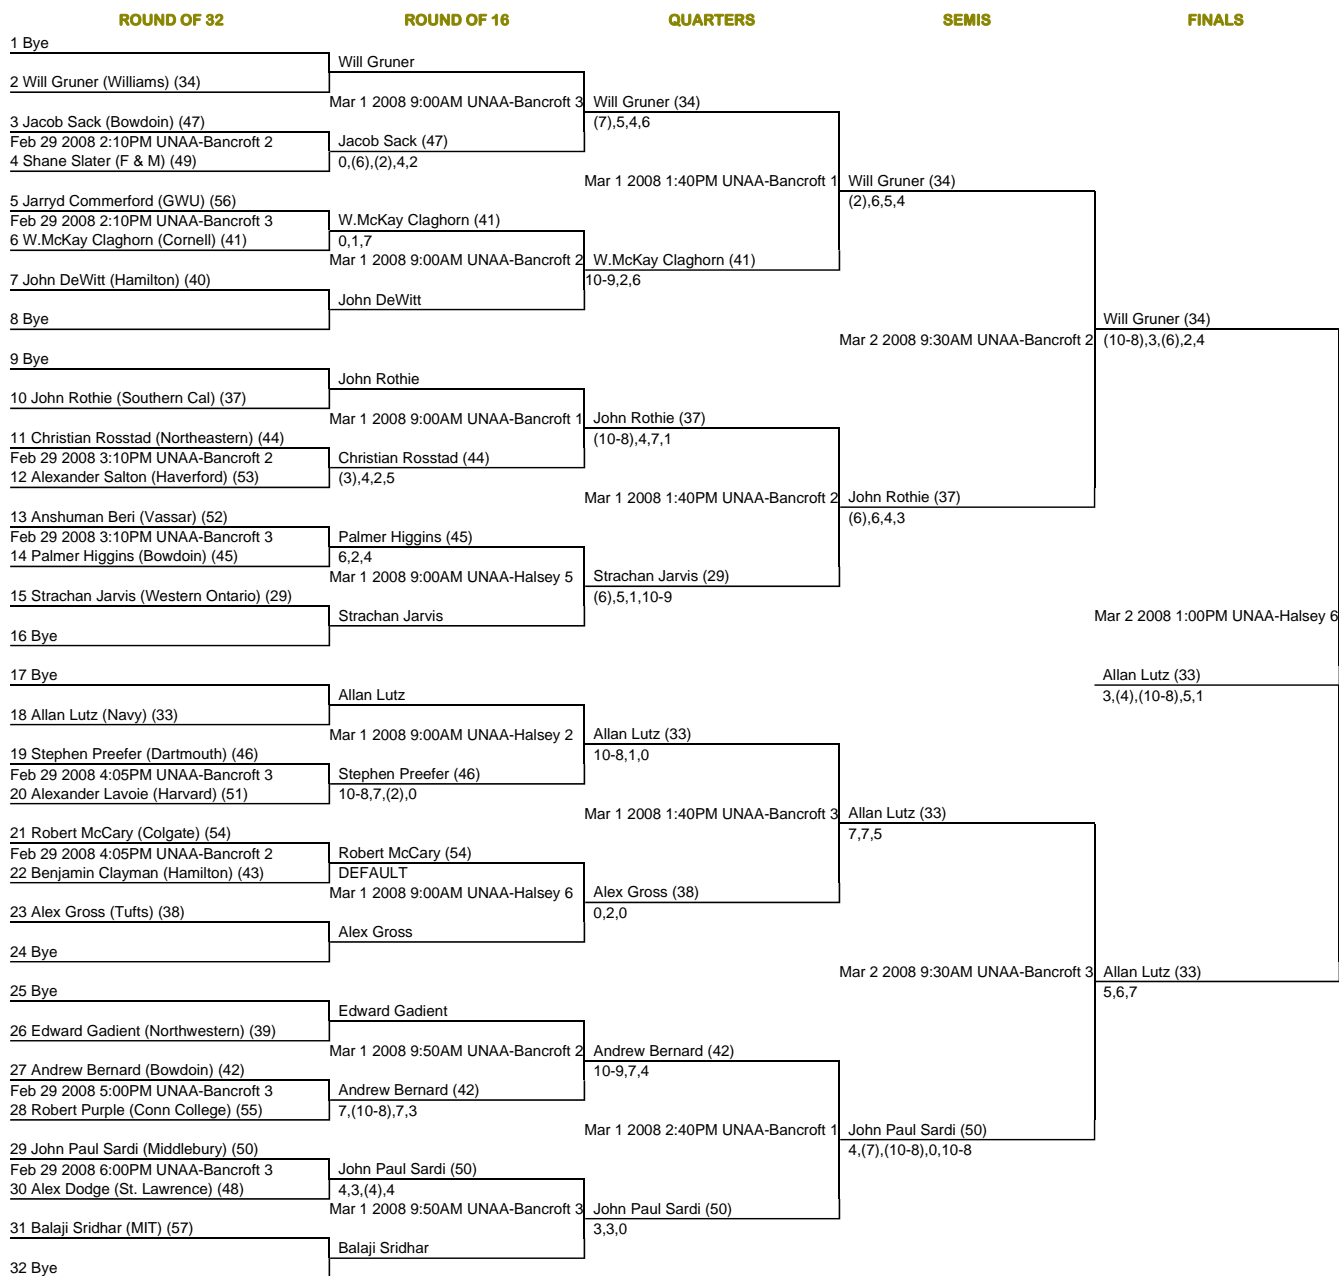

CSA Individual Championships -- (MB) Malloy Cup - Consolation

POWERED BY
RAIL STATION™
WINNER:
Allan Lutz (33)

Venues	
SHORT NAME	FULL NAME
UNAA	U.S. Naval Academy Athl.Ass'n.