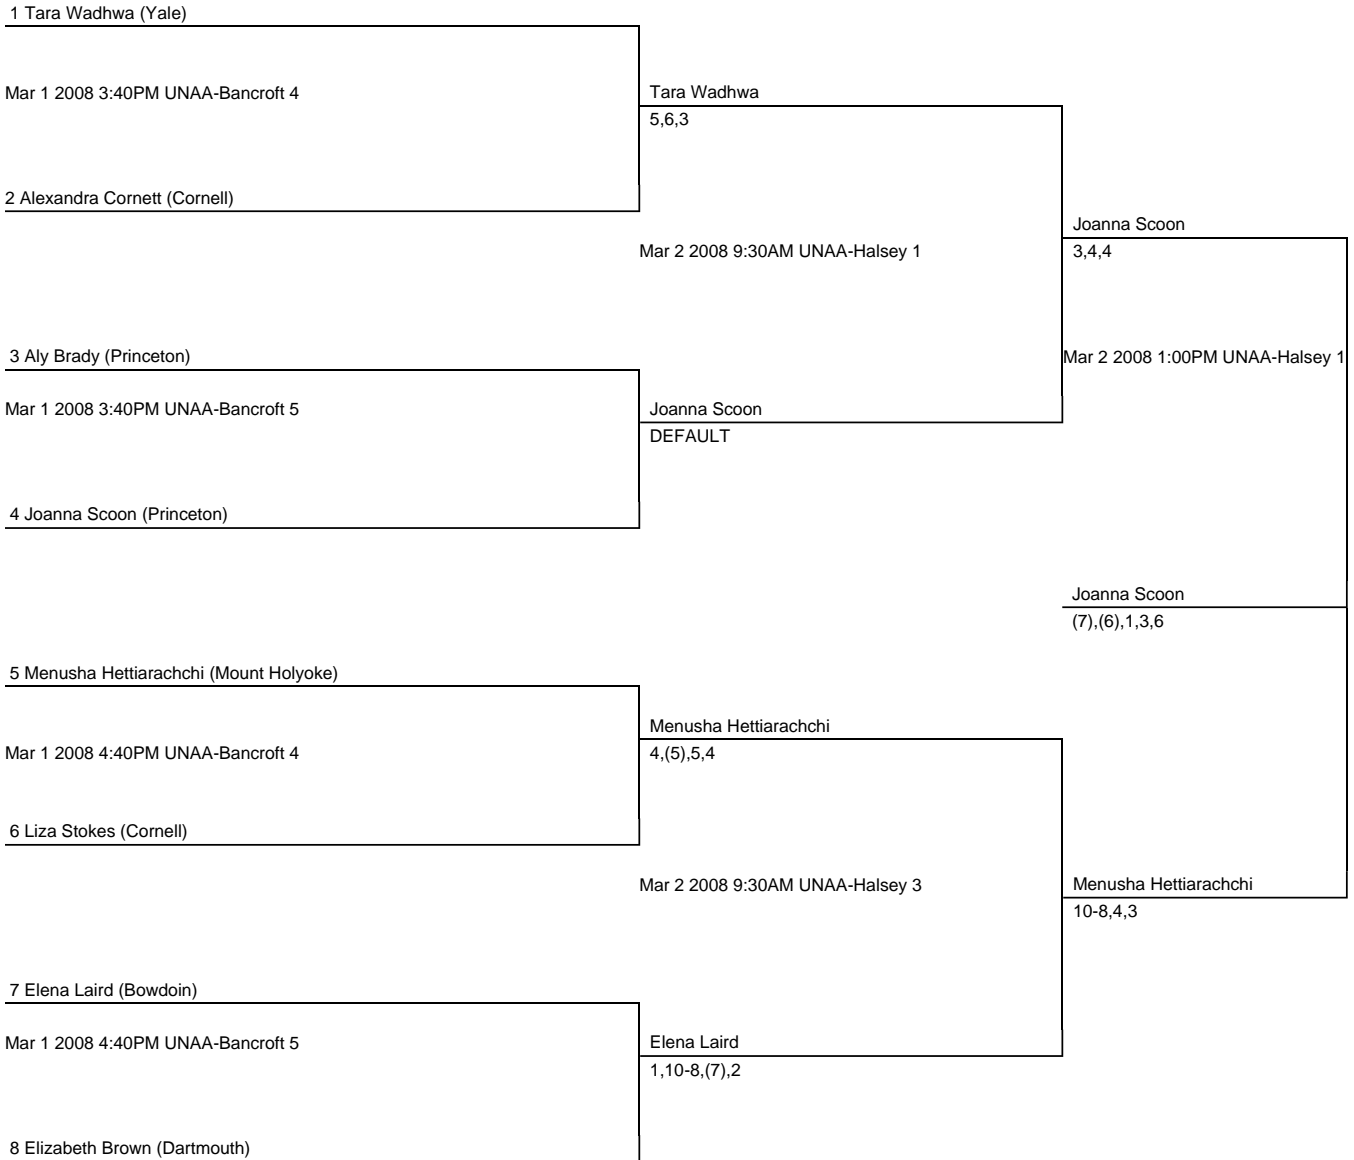

CSA Individual Championships -- (WB) Holleran 3rd Rd Conso - Main

POWERED BY
RAIL STATION™
WINNER:
Joanna Scoon

QUARTERS

SEMIS

FINALS

Venues	
SHORT NAME	FULL NAME
UNAA	U.S. Naval Academy Athl.Ass'n.

CSA Individual Championships -- (WB) Holleran 2nd Rd Conso - Main