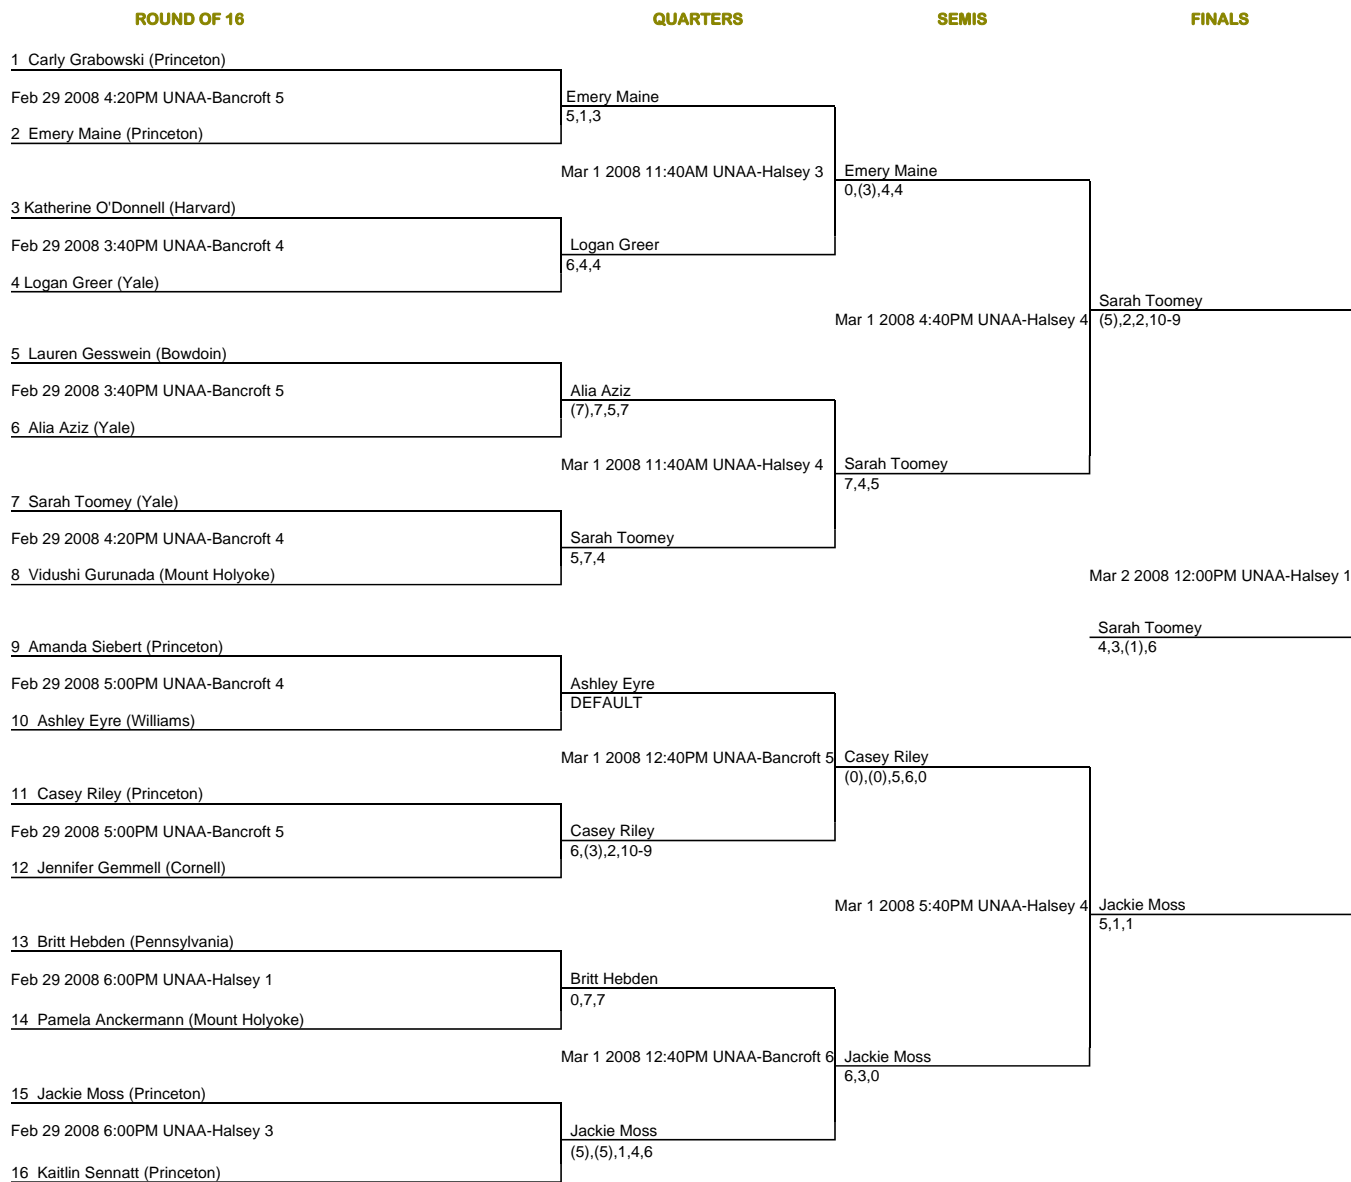

CSA Individual Championships -- (WA) Ramsay Cup - Consolation

POWERED BY
RAIL STATION™

WINNER:
Sarah Toomey

Venues	
SHORT NAME	FULL NAME
UNAA	U.S. Naval Academy Athl.Ass'n.