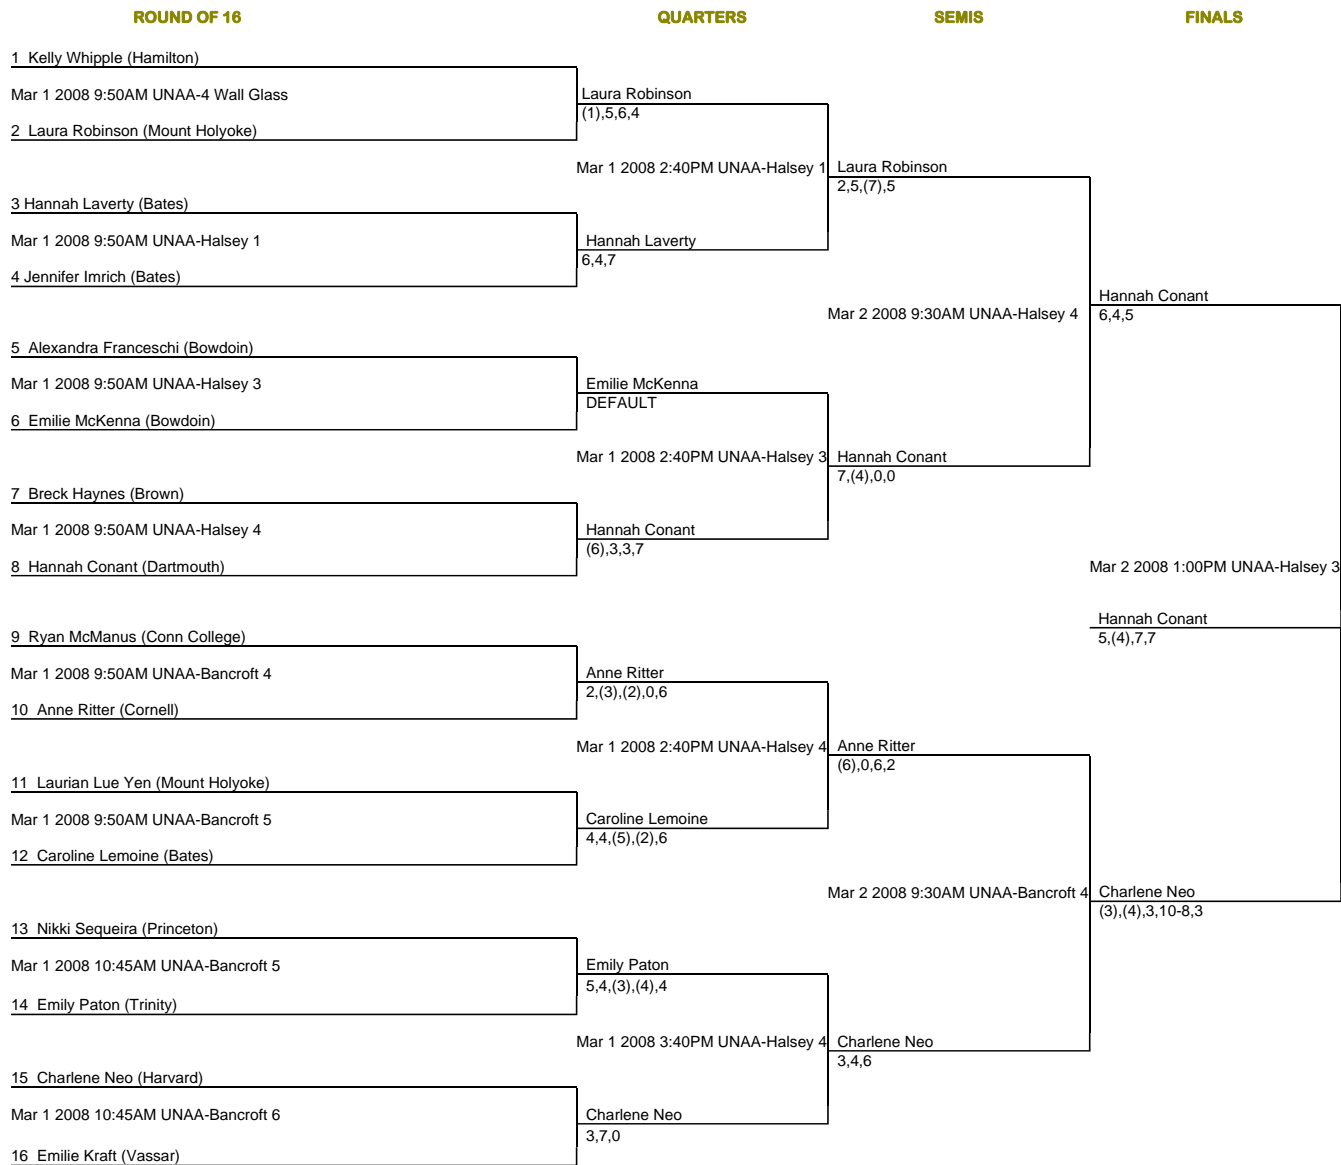

CSA Individual Championships -- (WB) Holleran 2nd Rd Conso - Main

POWERED BY
RAIL STATION™
WINNER:
Hannah Conant

Venues	
SHORT NAME	FULL NAME
UNAA	U.S. Naval Academy Athl.Ass'n