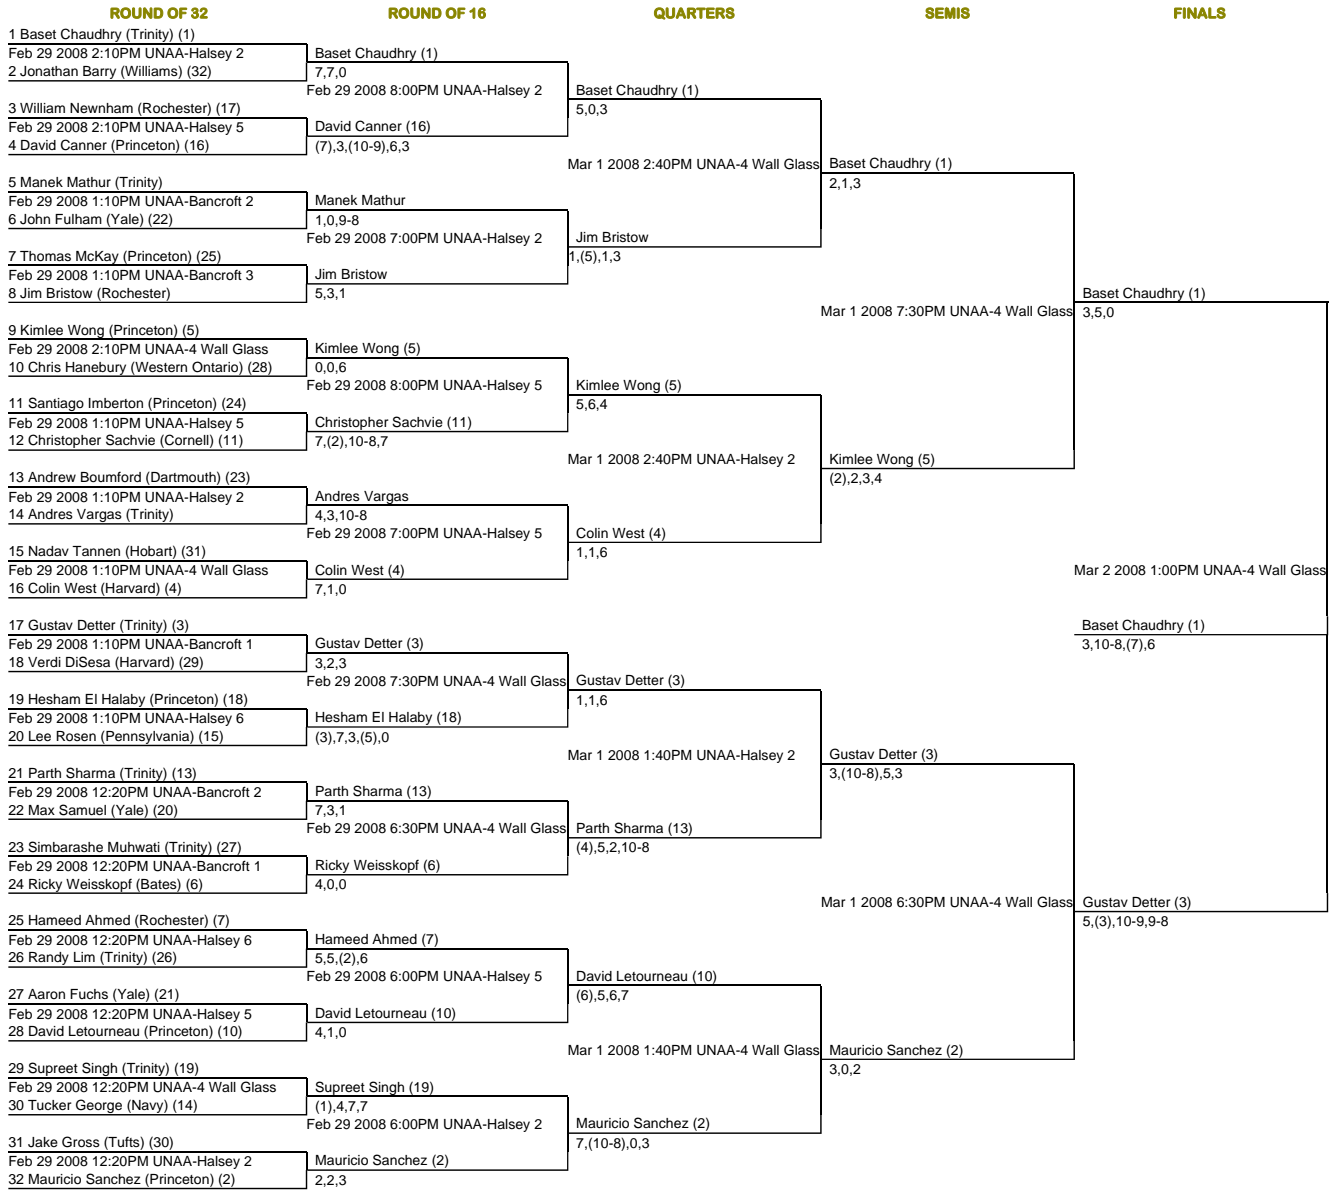

CSA Individual Championships -- (MA) Potter Cup - Main

Venues	
SHORT NAME	FULL NAME
UNAA	U.S. Naval Academy Athl.Ass'n.

CSA Individual Championships -- (MA) Potter 2nd Rd Conso - Main

POWERED BY
RAIL STATION™