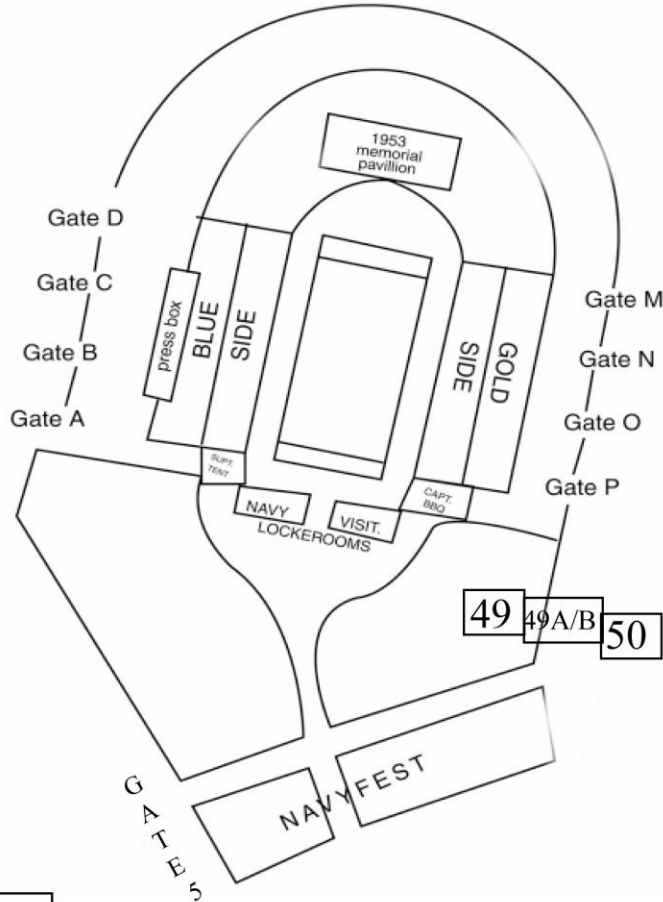

31A

GATE 3A

32

33

34

35

36

37

38

GATE 4

39 40 41 42 43 44 44A 44B

45 46

47 48

8A

8

7

# Tailgate Map

Gate 5/  
Blue  
Parking

TP = Telephonic Pole  
T = Tree

## Taylor Avenue

Width Chart	Depth Chart	Car Chart
1 - 56 feet	1 - 110 feet	1 - 7 cars
2 - 52 feet	2 - 110 feet	2 - 7 cars
3 - 52 feet	3 - 95 feet	3 - 6 cars
4 - 52 feet	4 - 90 feet	4 - 6 cars
5 - 52 feet	5 - 85 feet	5 - 6 cars
6 - 52 feet	6 - 77 feet	6 - 6 cars
7 - 47 feet	7 - 75 feet	7 - 4 cars
8 - 47 feet	8 - 75 feet	8 - 4 cars