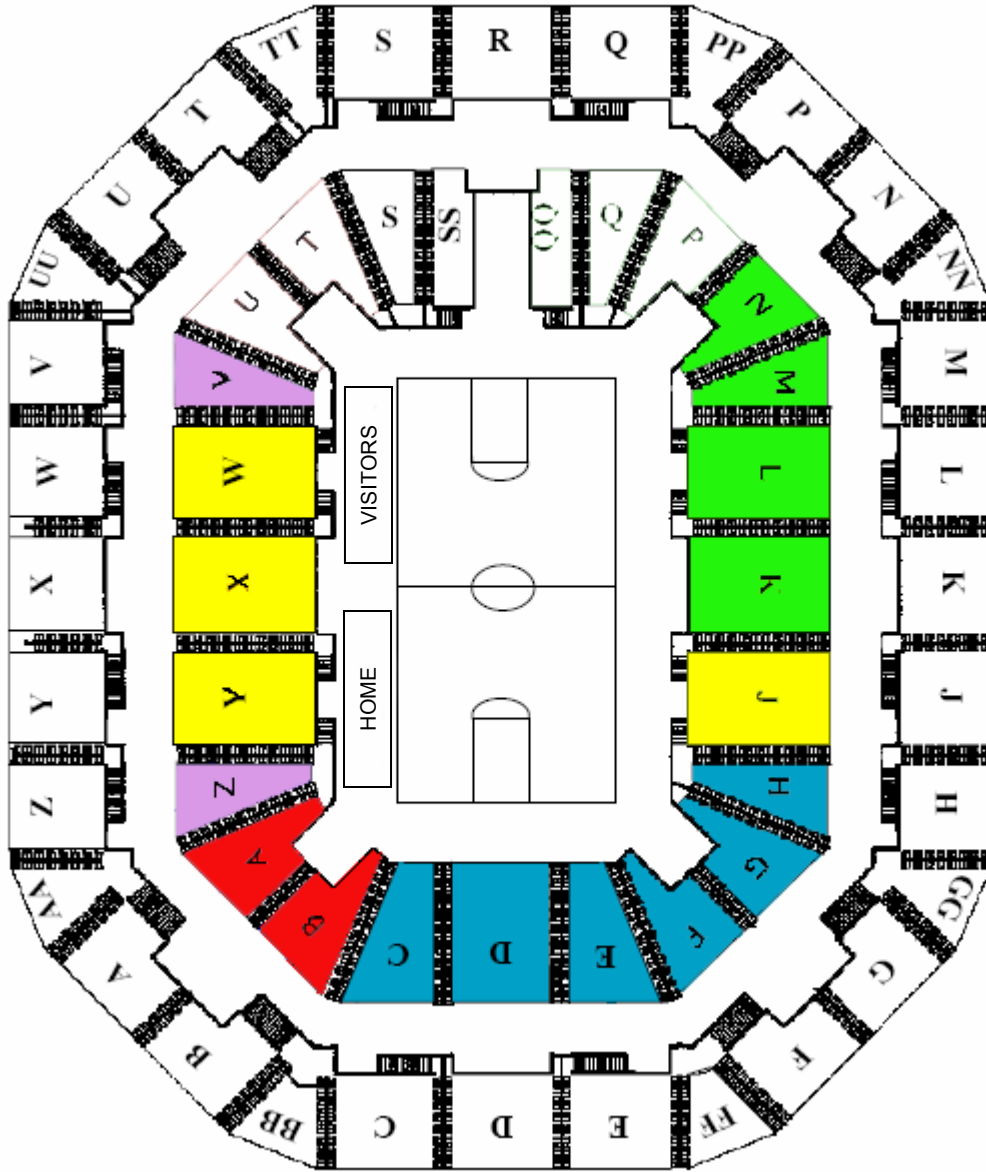

ALUMNI HALL UNITED STATES NAVAL ACADEMY BASKETBALL SEATING CHART

- SEASON TICKET HOLDERS / SUPERINTENDENT (X)
- PLAYER GUEST
- MIDSHIPMEN
- RECRUITS
- GROUPS
- GENERAL ADMISSION