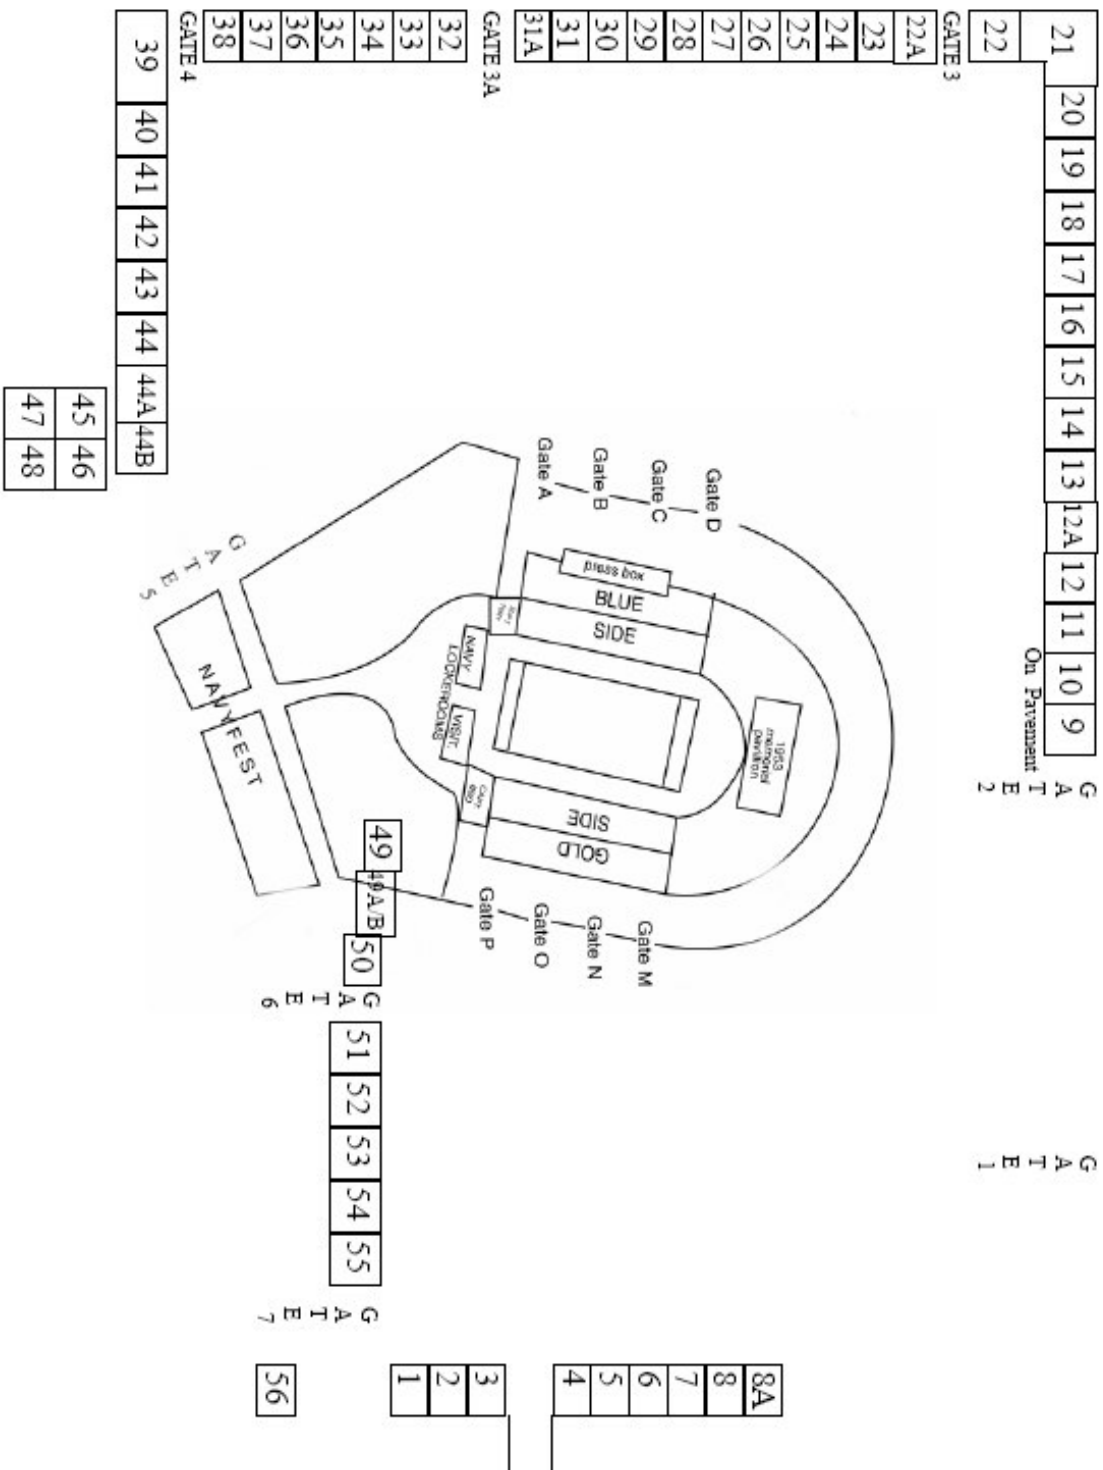

2011 NAVY FOOTBALL PERIMETER TAILGATE MAP

21 20 19 18 17 16 15 14 13 12A 12 11 10 9
 G A T E
 2
 On Pavement
 2

G A T E
 1

8A
 8
 7
 6
 5
 4

3
 2
 1

56

GATE 3A

GATE 4

32
 33
 34
 35
 36
 37
 38
 39 40 41 42 43 44 44A 44B
 45 46
 47 48

49 49A 49B 50 51 52 53 54 55
 G A T E
 6
 G A T E
 7

G A T E
 5
 NAVY FEST

2011 NAVY PERIMETER TAILGATING POLICIES

Listed by Spot

SPOT	GROUP	SPOT	GROUP
1	Class of '78	34	CVPC
2	Class of '66	35	Class of '83
3	Class of '79	36	Class of '81
4	Class of '75	37	Class of '84
5	Hester	38	Class of '87
6	6th Batt (CO's 26-30)	39	Ozone
7	3rd Batt (CO's 11-15)	40	Class of '52
8	Class of '74	41	Class of '85
8A	Milanette	42	Class of '61
9	NJ, MD & SE PA Parents	43	Class of '80
10	NJ, MD & SE PA Parents	44	Class of '70
11	Class of 69/DC Metro	44A	Class of '00
12	Class of '96	44B	Class of '03
12A	Class of '63	45	Class of '58
13	Class of '68	46	FB Players Assn
14	Class of '64	47	Class of '62
15	CEC	48	FB Players Assn
16	Marsden Group	49	Class of '73
17	Class of '60	49A	Rodenhauser
18	Class of '50	49B	Bobbi/Tweetie
19	Class of '57	50	SWVAA
20	Class of '57	51	Class of '56
21	Class of '76	52	End Zone (Whitney)
22	Class of 82	53	Class of '48
22A	Class of '01/Adey Family	54	4th Batt (CO's 16-20)
23	1st Batt (CO's 1-5)	55	5th Batt (CO's 21-25)
24	Class of '99	56	Class of No Class
25	Class of '97		
26	Class of '72		
27	Class of '71		
28	Class of '45		
29	2nd Batt (CO's 6-10)		
30	Class of '59		
31	Class of '89		
31A	Class of '86		
32	John Vorndick		
33	Class of '90		