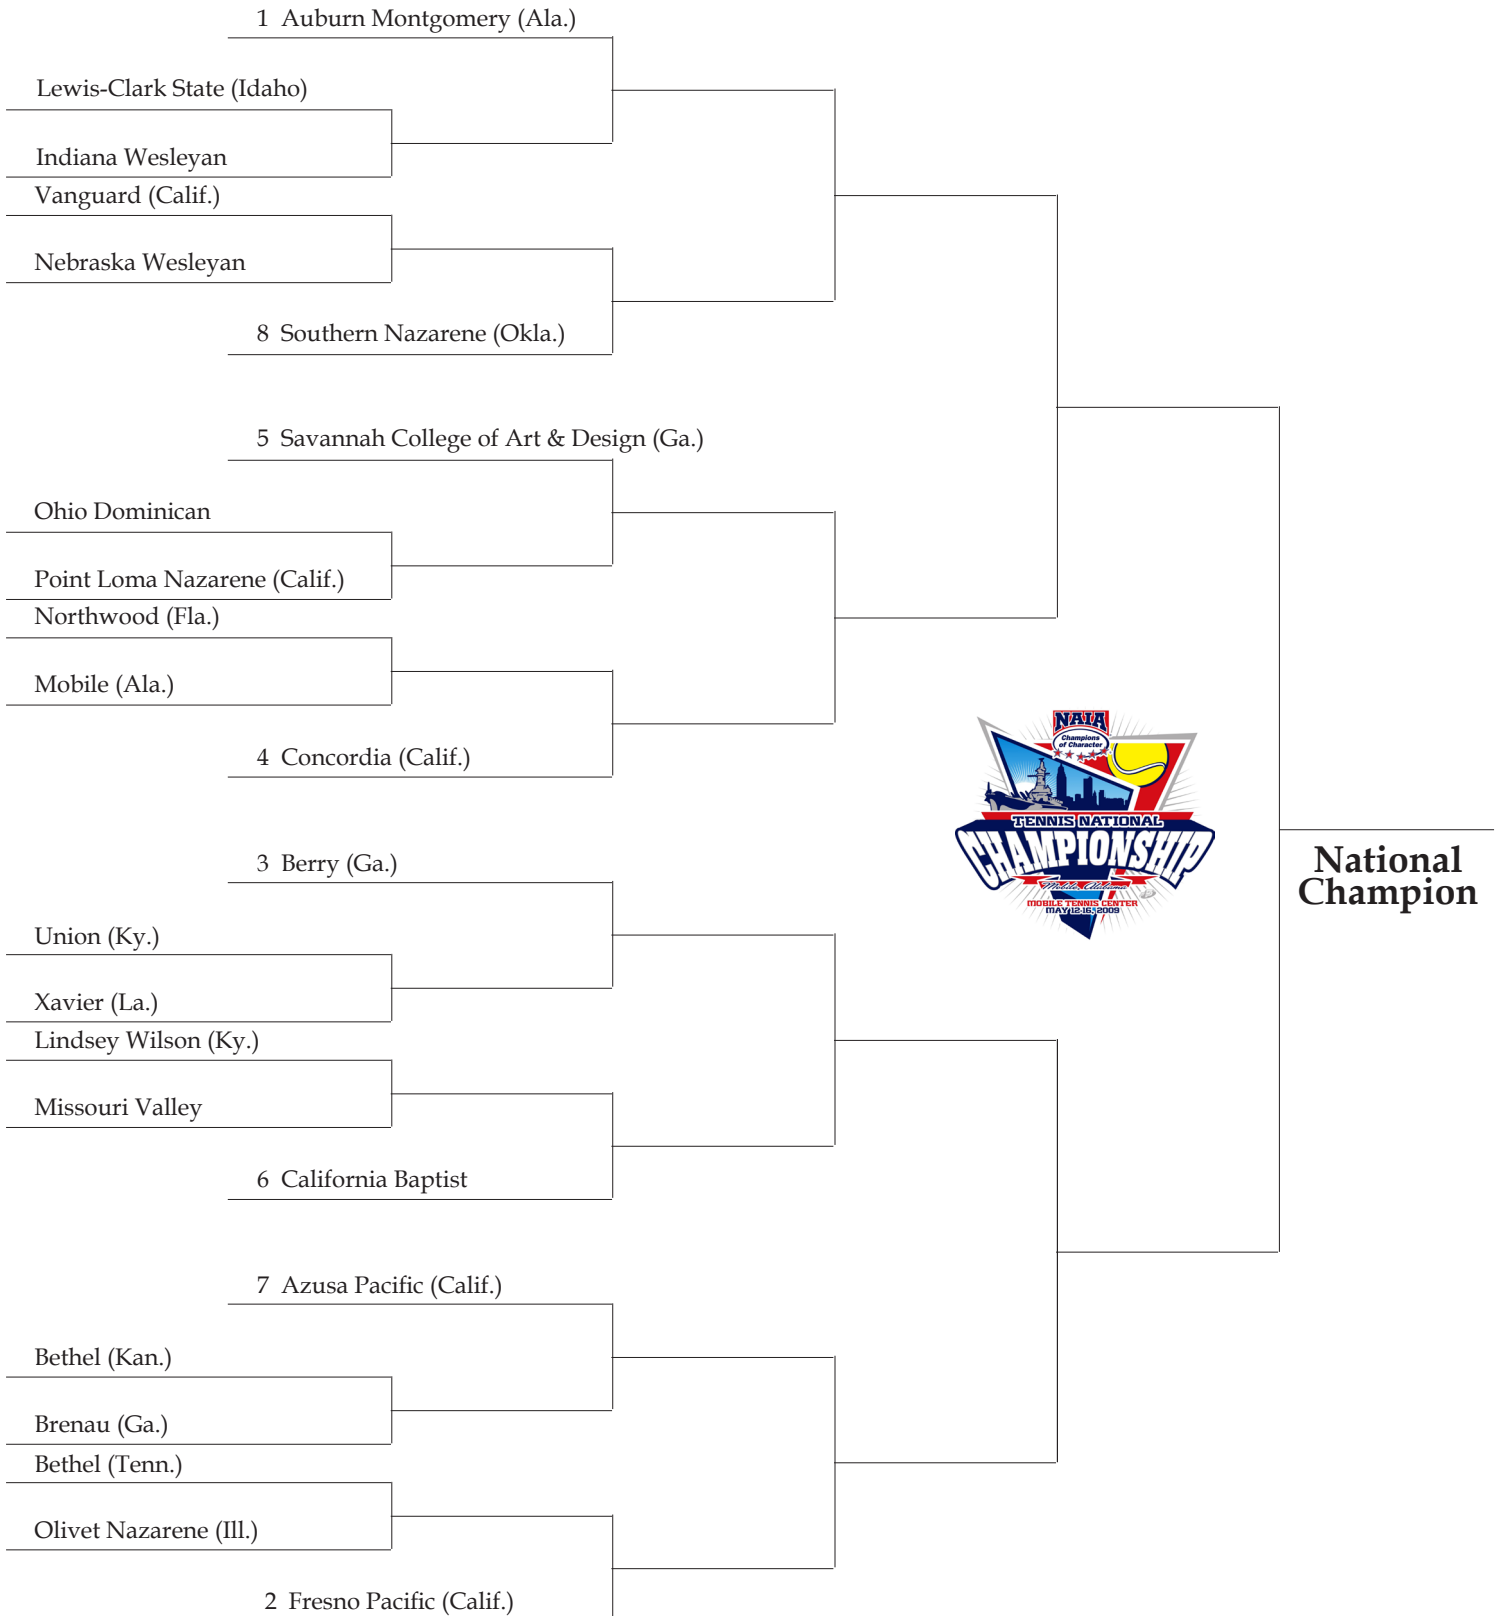

2009 NAIA Women's Tennis National Championship

Official Tournament Bracket

May 12-16 - Mobile, Alabama

All matches played at Mobile Tennis Center and will begin at 1 p.m. (Central)

First Round
Tuesday, May 12

Second Round
Wednesday, May 13

Quarterfinals
Thursday, May 14

Semifinals
Friday, May 15

Championship
Saturday, May 16

**National
Champion**