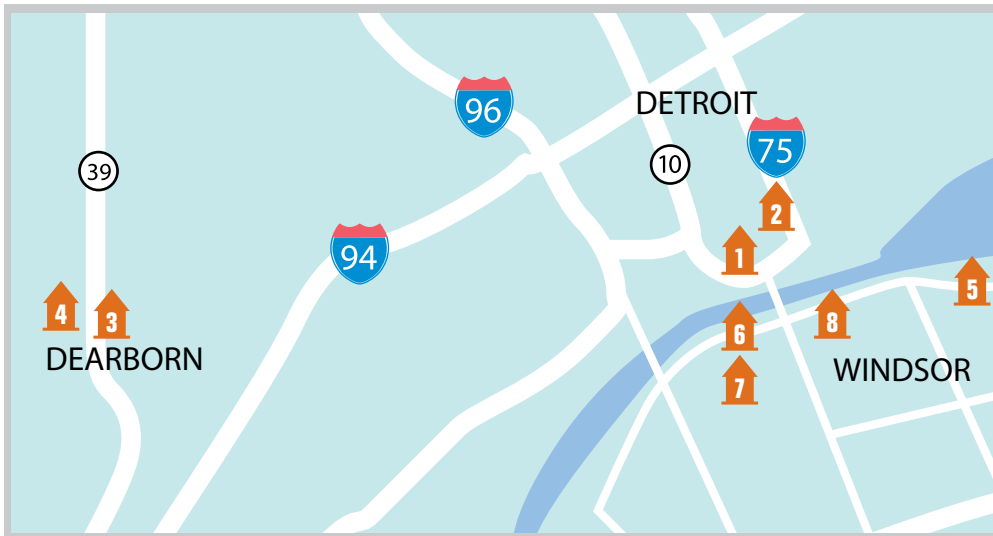

National Association of Basketball Coaches Accommodations

Area Map

DETROIT

- 1** **Detroit Riverside Hotel** \$277
2 Washington Blvd., Detroit, MI 48226
- 2** **Greektown Casino** \$279
555 E. Lafayette Ave., Detroit, MI 48226

DEARBORN

- 3** **Courtyard by Marriott** \$150
500 Mercury Dr. Detroit, MI 48126
- 4** **Hyatt Regency** \$161
Fairlane Town Center, Dearborn, MI 48126

WINDSOR, CANADA

- 5** **Caesar's Windsor** \$279 CAD
377 Riverside Dr. E. Windsor, ON N9A 7H7
- 6** **Hilton & Radisson Windsor** \$196 CAD
333 Riverside Dr. W., Windsor, ON N9A 5K4
- 7** **Quality Suites Windsor** \$219 CAD
250 Dougall Ave., Windsor, ON N9A 7C6
- 8** **Travelodge** \$173 CAD
33 Riverside Dr. E, Windsor, ON N9A 2S4

Detroit Detail

Exchange rate as of October 1, 2008 was \$1.00 (US Dollar) = \$1.039 (CAD Dollar). IMPORTANT: The exchange rate changes daily.

Venues

- 1** **Cobo (NABC Convention)** 1 Washington Blvd., Detroit, MI 48226 • 313-877-8777
- 2** **Ford Field** 2000 Brush St., Detroit, MI 48226 • 313-262-2000