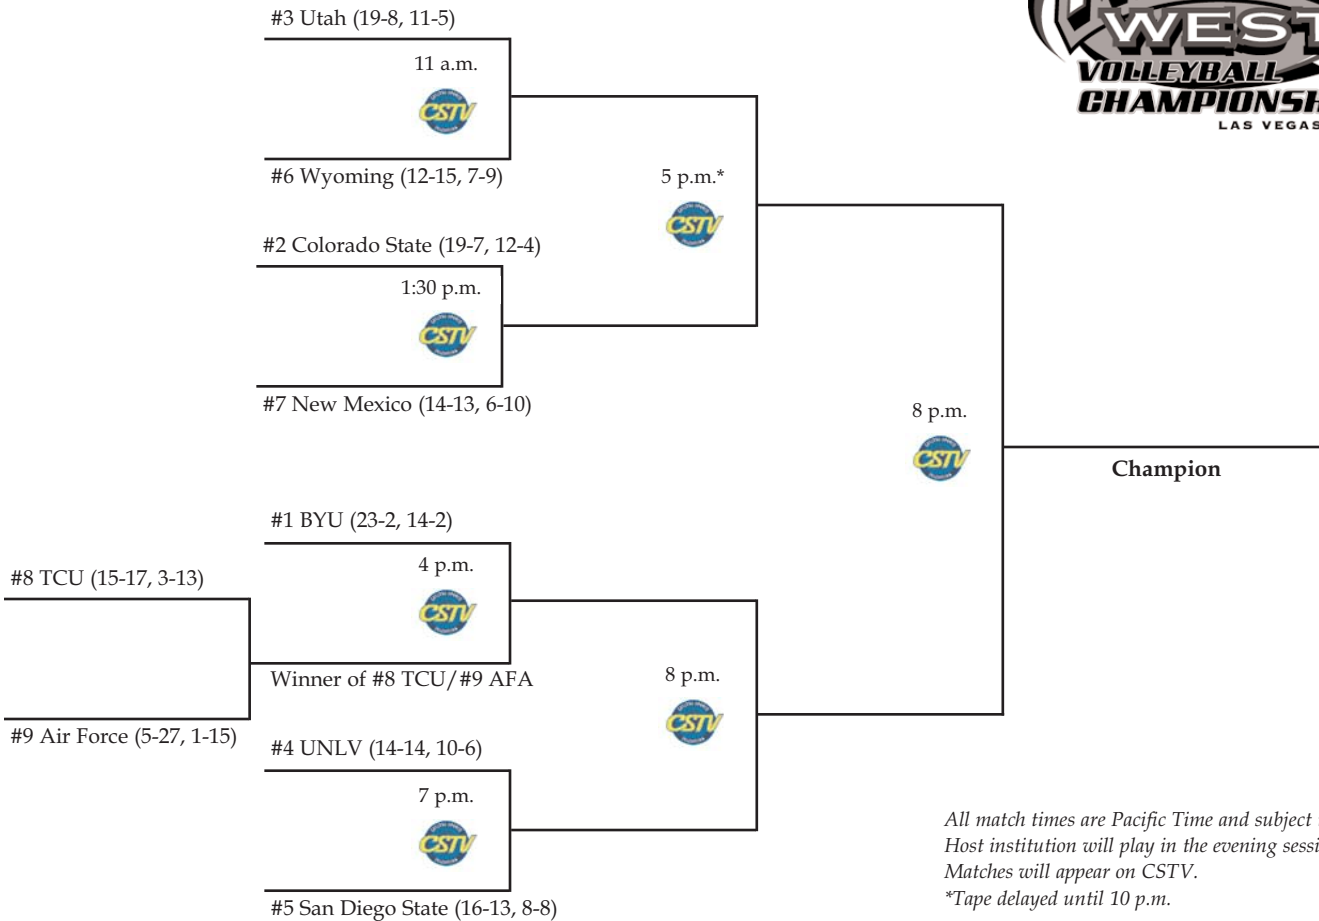

2005 Mountain West Conference Volleyball Championship

**TUESDAY
NOVEMBER 22**

**THURSDAY
NOVEMBER 24**

**FRIDAY
NOVEMBER 25**

**SATURDAY
NOVEMBER 26**

*All match times are Pacific Time and subject to change.
Host institution will play in the evening session each day.
Matches will appear on CSTV.
Tape delayed until 10 p.m.