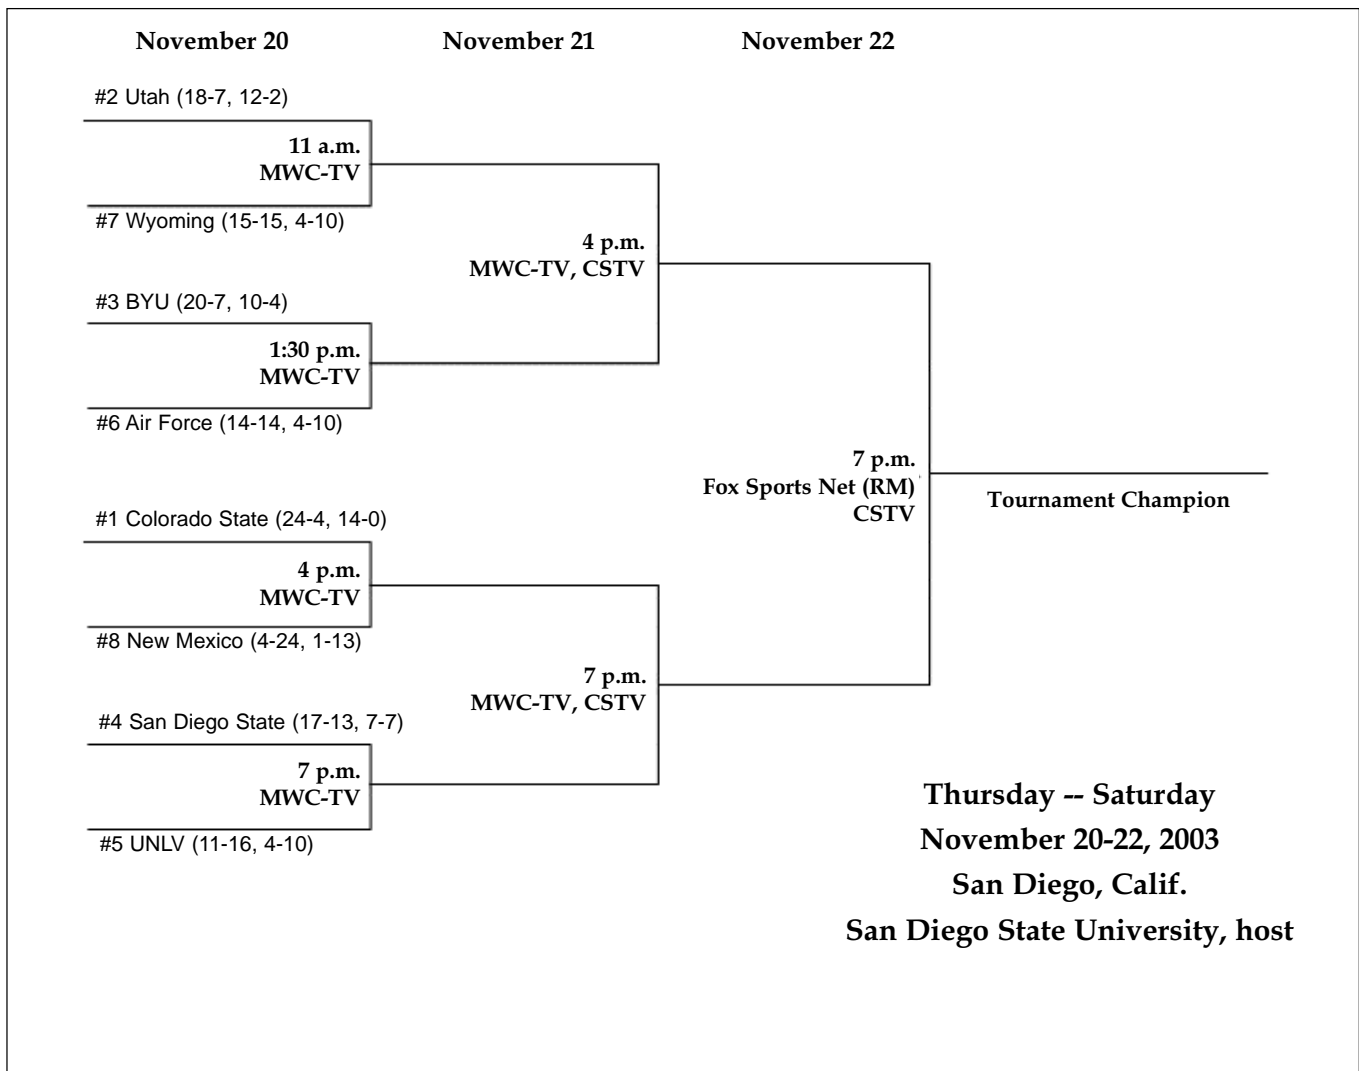

# 2003 MOUNTAIN WEST CONFERENCE VOLLEYBALL CHAMPIONSHIP

Thursday - Saturday, November 20-22  
San Diego, Calif.  
San Diego State University, host

**TELEVISION SCHEDULE:** All times PT.

All matches will be produced by the MWC Television Network and broadcast live back to MWC markets. The semifinal matches will also air on CSTV Saturday, Nov. 22 at 11 a.m. PT and 1 p.m. PT (also with replays later that day). The championship match will be televised live on Fox Sports Net (Rocky Mountain). CSTV will also air the championship match Monday, Nov. 24 at 6:30 p.m. PT (also with a replay later that night). Check local listings for complete match coverage.