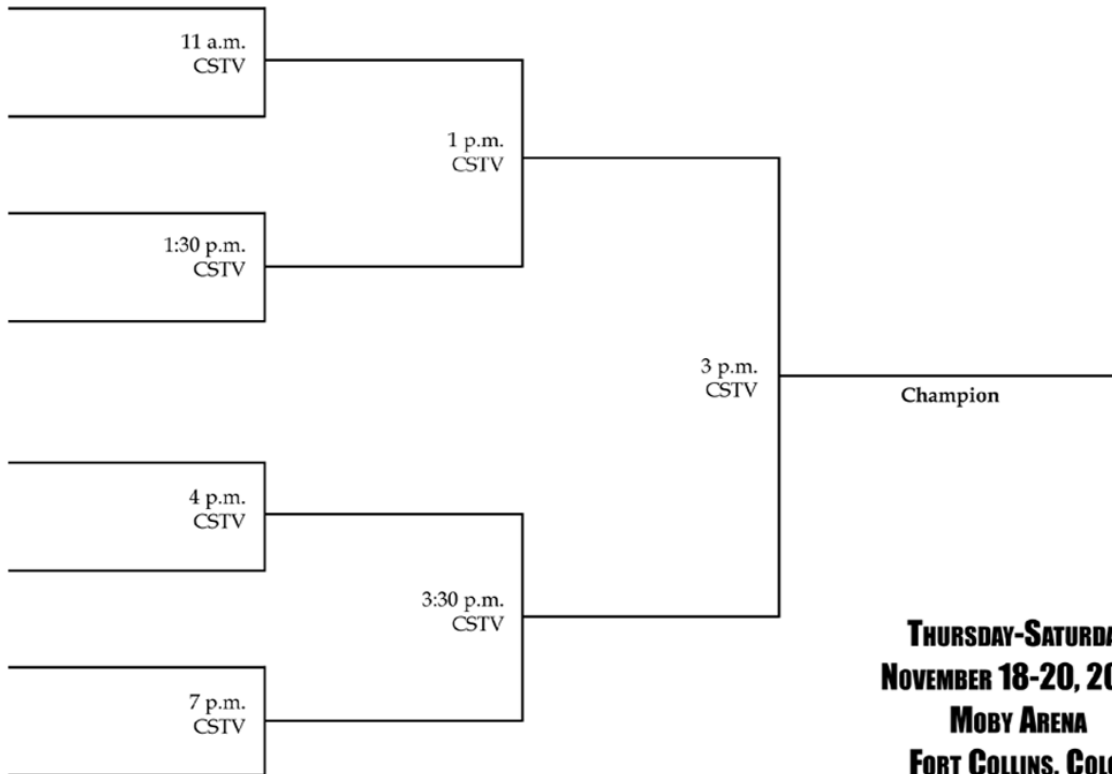

**THURSDAY
NOVEMBER 18**

**FRIDAY
NOVEMBER 19**

**SATURDAY
NOVEMBER 20**