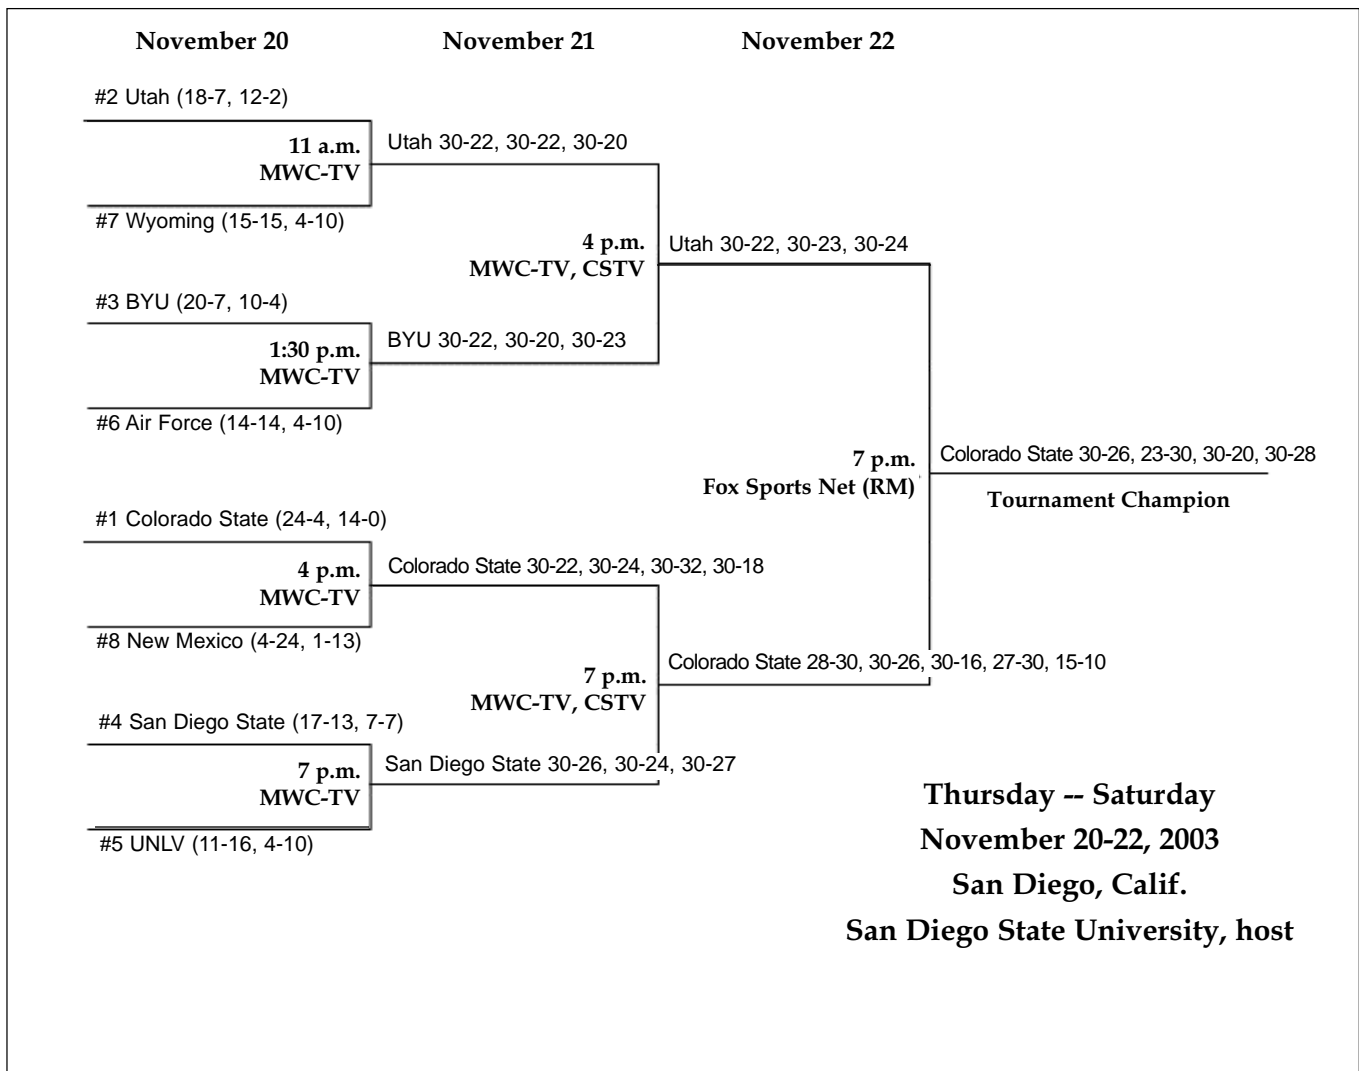

TELEVISION SCHEDULE: All times PT.
All matches will be produced by the MWC Television Network and broadcast live back to MWC markets. The semifinal matches will also air on CSTV Saturday, Nov. 22 at 11 a.m. PT and 1 p.m. PT (also with replays later that day). The championship match will be televised live on Fox Sports Net (Rocky Mountain). Check local listings for complete match coverage.