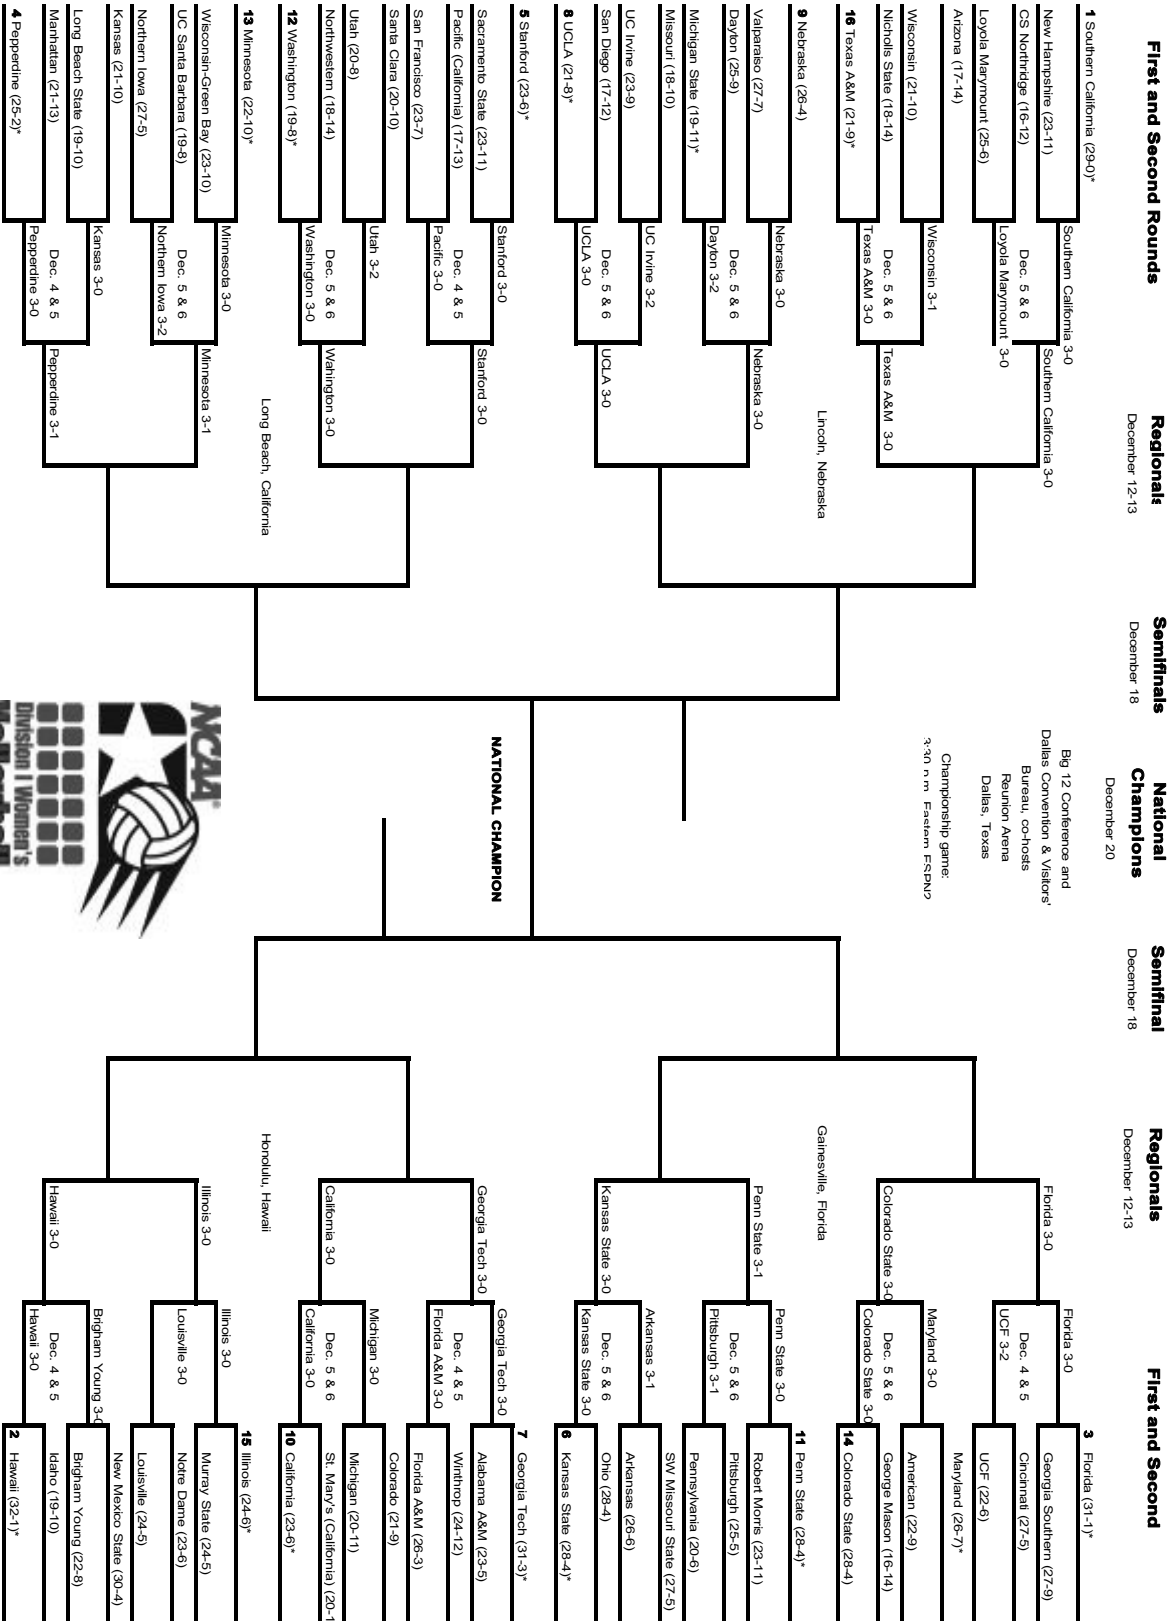

2003 Division I Women's VOLLEYBALL

* First- and second-round matches will be played on the campus of one of the participating institutions.