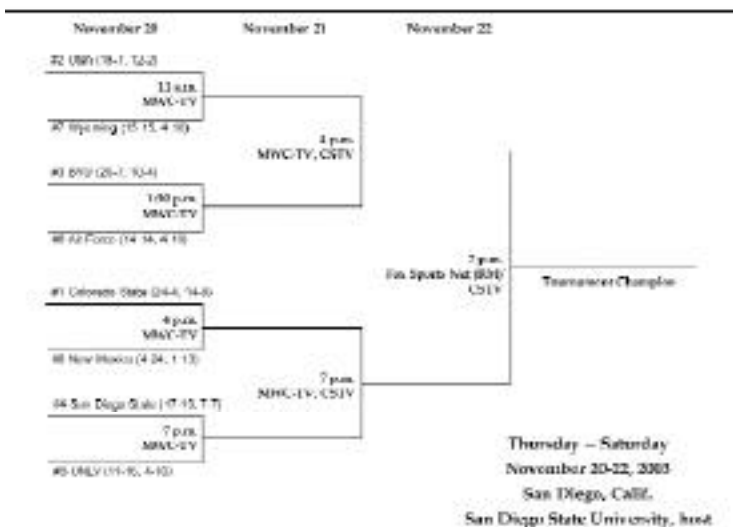

QUICK REFERENCE

BYU 2003 Record: 20-7
BYU MWC Record: 10-4
Current AVCAListing (Votes): N/A
Current VB Magazine Ranking: N/A

CONTACT INFORMATION

Media Relations Contact: Sam Araki
Phone: 801-422-8948
Fax: 801-422-0633
Email: wvolleyball_sid@byu.edu

2003 SCHEDULE/RESULTS

Date	Opponent	Time/Score(TV)	
Aug. 29-30	@ Florida Tournament • Gainesville, FL		
Aug. 29	American	30-19, 30-19, 28-30, 30-20	W
Aug. 29	Rutgers	30-25, 30-26, 30-28	W
Aug. 30	Florida	24-30, 19-30, 21-30	L
Sept. 5-6	Southwest Missouri State Tourney • Springfield, MO		
Sept. 5	Arkansas	27-30, 16-30, 30-28, 30-18, 13-15	L
Sept. 5	North Texas	31-33, 30-25, 30-23, 30-24	W
Sept. 6	St. Louis	30-32, 30-23, 30-18, 30-22	W
Sept. 6	Southwest Missouri State	20-30, 20-30, 26-30	L
Sept. 12-13	BYUMizuno Classic • PROVO, UT		
Sept. 12	Ohio State	32-34, 30-28, 30-23, 30-26	W
Sept. 13	Rice	30-28, 30-20, 23-30, 30-17	W
Sept. 13	Penn State	21-30, 30-27, 30-23, 26-30, 15-13	W
Sept. 19	Utah Valley State College	30-18, 30-26, 30-24	W
Sept. 20	Nevada	30-26, 30-19, 30-24	W
Sept. 26*	Colorado State	20-30, 20-30, 26-30	L
Sept. 27*	Wyoming	30-23, 30-25, 30-25	W
Oct. 2*	@New Mexico	30-18, 30-28, 30-25	W
Oct. 3*	@Air Force	20-30, 25-30, 30-25, 30-24, 15-5	W
Oct. 7	@Weber State	27-30, 30-24, 30-20, 30-24	W
Oct. 10*	Utah	25-30, 27-30, 30-19, 20-30	L
Oct. 17*	San Diego State	26-30, 22-30, 30-19, 30-21, 16-14	W
Oct. 18*	UNLV	30-21, 30-23, 30-20	W
Oct. 24*	Wyoming	26-30, 30-28, 30-25, 30-17	W
Oct. 25*	Colorado State	19-30, 20-30, 29-31	L
Oct. 31*	New Mexico	30-24, 30-21, 30-20	W
Nov. 1*	Air Force	30-23, 30-11, 30-21	W
Nov. 7*	@Utah	19-30, 30-23, 24-30, 27-30	L
Nov. 14*	UNLV	30-21, 30-21, 30-25	W
Nov. 15*	San Diego State	30-25, 30-21, 30-26	W
Nov. 20-22*	MWC Tournament • San Diego, CA		
Nov. 20	Air Force	TBA	
Nov. 25	Utah State	6 p.m.	
Nov. 28	Eastern Michigan	7 p.m.	
Dec. 5-6	NCAA1st and 2nd Rounds	TBA	
Dec. 12-13	NCAARregionals	TBA	
Dec. 18-20	NCAAFinal Four	Dallas, TX	

* denotes Mountain West Conference matches.
** all times listed are for local site.