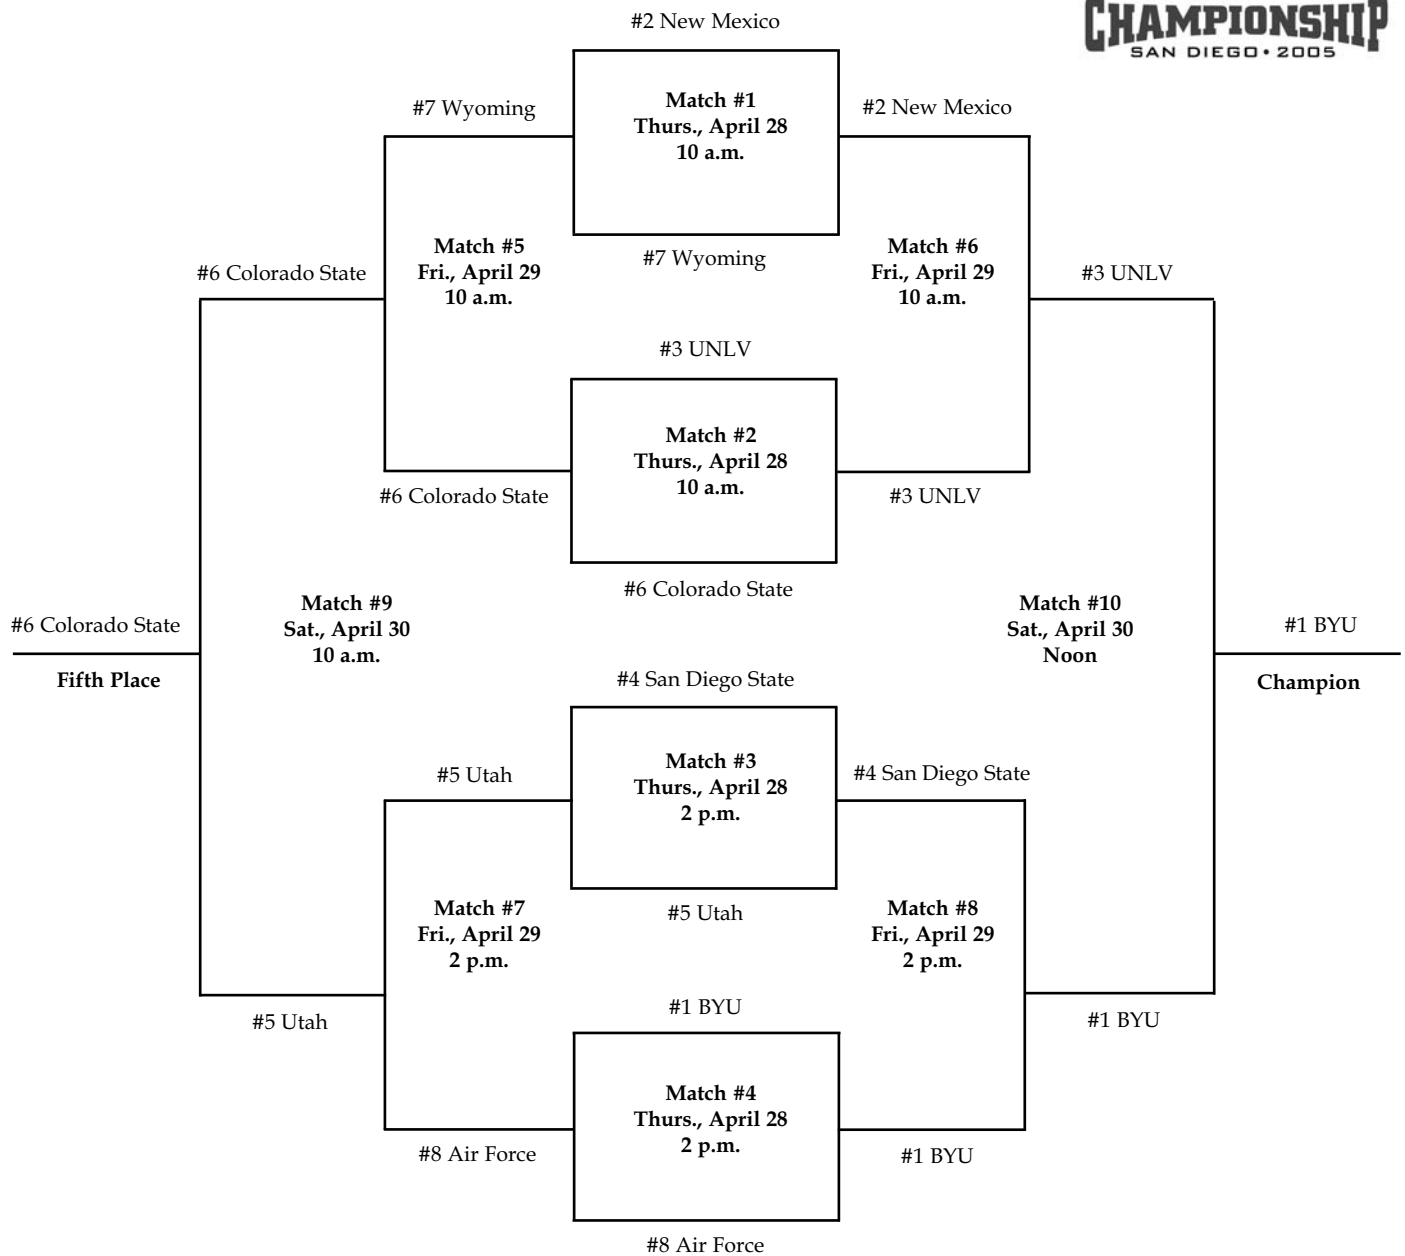

MOUNTAIN WEST CONFERENCE WOMEN'S TENNIS CHAMPIONSHIP

BARNES TENNIS CENTER - SAN DIEGO, CALIF.

APRIL 28 - 30, 2005

CURRENT MWC HEAD COACHING RECORDS

Air Force - Kim Gidley	
School:	. . . . .98-90 (7th season)
Overall:	. . . . .98-90 (7th season)
BYU - Craig Manning	
School:	. . . . .94-53 (7th season)
Overall:	. . . . .94-53 (7th season)
Colorado State - Jon Messick	
School:	. . . . .164-213 (16th season)
Overall:	. . . . .284-379 (19th season)
New Mexico - Kathy Kolankiewicz	
School:	. . . . .305-193 (20th season)
Overall:	. . . . .305-193 (20th season)
San Diego State - Peter Mattera	
School:	. . . . .185-114 (12th season)
Overall:	. . . . .185-114 (12th season)
UNLV - Kevin Cory	
School:	. . . . .92-45 (6th season)
Overall:	. . . . .92-45 (6th season)
Utah - Megan Dorny	
School:	. . . . .28-45 (3rd season)
Overall:	. . . . .28-45 (3rd season)
Wyoming - Pam Wildt	
School:	. . . . .45-86 (6th season)
Overall:	. . . . .86-120 (9th season)

RECORDS WHEN A MWC TEAM...

is at Home...		loses the doubles point...		wins at No. 1 singles...	
Air Force	2-4	Air Force	2-15	Air Force	7-4
BYU	11-1	BYU	2-1	BYU	14-0
Colorado State	2-4	Colorado State	3-8	Colorado State	10-1
New Mexico	4-1	New Mexico	2-4	New Mexico	14-4
San Diego State	8-5	San Diego State	3-8	San Diego State	6-0
UNLV	9-6	UNLV	2-5	UNLV	12-3
Utah	6-1	Utah	2-10	Utah	12-3
Wyoming	1-2	Wyoming	2-10	Wyoming	8-2
wins the doubles point...		sweeps doubles play...		wins at No. 1 doubles...	
Air Force	6-3	Air Force	4-0	Air Force	7-6
BYU	19-2	BYU	12-0	BYU	15-0
Colorado State	12-1	Colorado State	7-0	Colorado State	13-0
New Mexico	14-4	New Mexico	9-0	New Mexico	15-5
San Diego State	13-2	San Diego State	9-1	San Diego State	11-2
UNLV	12-2	UNLV	8-0	UNLV	12-1
Utah	11-3	Utah	7-0	Utah	11-1
Wyoming	7-1	Wyoming	4-0	Wyoming	6-0

2005 MOUNTAIN WEST CONFERENCE ALL-MWC TEAM

MWC WOMEN'S TENNIS CONTACTS

Mountain West Conference - Michelle Zents	
Phone:	. . . . .(719) 488-4046
E-Mail:	. . . . .mzents@TheMWC.com
Air Force - Jerry Cross	
Phone:	. . . . .(719) 333-3950
E-Mail:	. . . . .jerry.cross@usafa.af.mil
BYU - Miles Romney	
Phone:	. . . . .(801) 422-4911
E-Mail:	. . . . .tennis_sid@byu.edu
Colorado State - Mike Lefler	
Phone:	. . . . .(970) 491-5067
E-Mail:	. . . . .mlefler@lamar.colostate.edu
New Mexico - Lauren Cruse	
Phone:	. . . . .(505) 925-5523
E-Mail:	. . . . .ljcruse@unm.edu
SDSU - Darin Wong	
Phone:	. . . . .(619) 594-5547
E-Mail:	. . . . .dwong@projects.sdsu.edu
UNLV - Mark Wallington	
Phone:	. . . . .(702) 895-4472
E-Mail:	. . . . .mwallington@ccmail.nevada.edu
Utah - Autumn Wehr	
Phone:	. . . . .(801) 581-3510
E-Mail:	. . . . .awehr@huntsman.utah.edu
Wyoming - Amy Dambro	
Phone:	. . . . .(307) 766-2256
E-Mail:	. . . . .montross@uwyo.edu

Singles

- **Maja Kovacek, Jr., New Mexico
- *Iva Gersic, So., New Mexico
- Elena Gantcheva, Fr., UNLV
- *Lauren Jones, So., BYU
- Olga Boulytcheva, Jr., BYU
- Anastasia Sourkova, Fr., BYU
- ***Gyorgyi Zsiros, Sr., UNLV
- *Emily Kirchem, So., Colorado State
- *Dita Hauerlandova, Jr., San Diego State
- *Michelle Heidbrink, Sr., New Mexico
- *Sofia Holden, So., BYU
- *Anne Claire Ortiz-Luis, Sr., UNLV
- Elizabeth Ferris, Fr., Utah
- Emily Kwok, Fr., Utah

Doubles

- Iva Gersic/Maja Kovacek, New Mexico
- Anastasia Sourkova/Jennifer Miccoli, BYU
- Elena Gantcheva/Sharon Marin, UNLV
- Indra Erichsen/Nina Spaeth, San Diego State
- Michelle Heidbrink/Tiffany Robertson, UNM
- Lauren Jones/Dolly Chang, BYU
- Dita Hauerlandova/Alesya Vidov, SDSU

Co-Players of the Year: Maja Kovacek, UNM and Iva Gersic, UNM

Freshman of the Year: Elena Gantcheva, UNLV

Sportsmanship Award: Kat Bushey, AFA

***four-time all-MWC selection

**three-time all-MWC selection

*repeat selection

MOUNTAIN WEST CONFERENCE WOMEN'S TENNIS HISTORY

Mountain West Conference Tournament - Championship Match