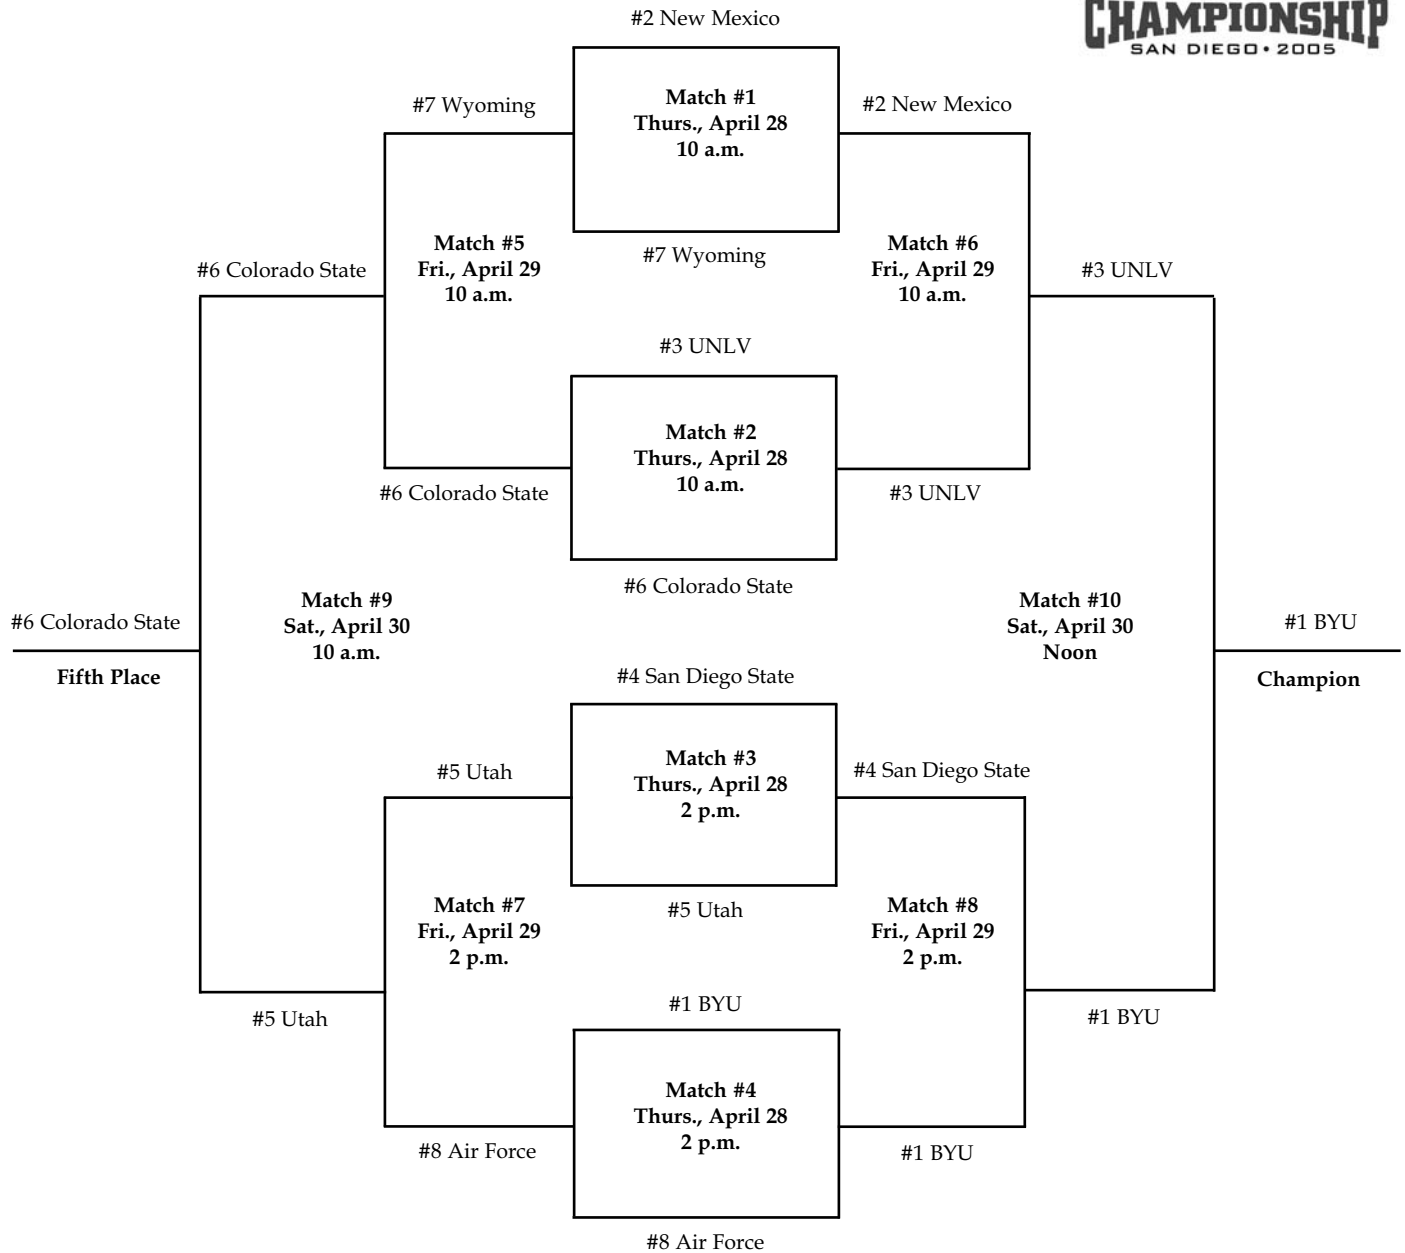

MOUNTAIN WEST CONFERENCE WOMEN'S TENNIS CHAMPIONSHIP

BARNES TENNIS CENTER - SAN DIEGO, CALIF.

APRIL 28 - 30, 2005

**CURRENT MWC
HEAD COACHING RECORDS**

Air Force - Kim Gidley	
School:	.98-90 (7th season)
Overall:	.98-90 (7th season)
BYU - Craig Manning	
School:	.95-54 (7th season)
Overall:	.95-54 (7th season)
Colorado State - Jon Messick	
School:	.164-213 (16th season)
Overall:	.284-379 (19th season)
New Mexico - Kathy Kolankiewicz	
School:	.305-193 (20th season)
Overall:	.305-193 (20th season)
San Diego State - Peter Mattera	
School:	.185-115 (12th season)
Overall:	.185-115 (12th season)
UNLV - Kevin Cory	
School:	.92-46 (6th season)
Overall:	.92-46 (6th season)
Utah - Megan Dorny	
School:	.28-45 (3rd season)
Overall:	.28-45 (3rd season)
Wyoming - Pam Wildt	
School:	.45-86 (6th season)
Overall:	.86-120 (9th season)

RECORDS WHEN A MWC TEAM...

is at Home...		loses the doubles point...		wins at No. 1 singles...	
Air Force	2-4	Air Force	2-15	Air Force	7-4
BYU	11-1	BYU	2-1	BYU	14-0
Colorado State	2-4	Colorado State	3-8	Colorado State	10-1
New Mexico	4-1	New Mexico	2-4	New Mexico	14-4
San Diego State	8-5	San Diego State	3-9	San Diego State	6-0
UNLV	9-6	UNLV	2-6	UNLV	12-3
Utah	6-1	Utah	2-10	Utah	12-3
Wyoming	1-2	Wyoming	2-10	Wyoming	8-2
wins the doubles point...		sweeps doubles play...		wins at No. 1 doubles...	
Air Force	6-3	Air Force	4-0	Air Force	7-6
BYU	20-3	BYU	12-0	BYU	16-1
Colorado State	12-1	Colorado State	7-0	Colorado State	13-0
New Mexico	14-4	New Mexico	9-0	New Mexico	15-5
San Diego State	13-2	San Diego State	9-1	San Diego State	11-2
UNLV	12-2	UNLV	8-0	UNLV	12-1
Utah	11-3	Utah	7-0	Utah	11-1
Wyoming	7-1	Wyoming	4-0	Wyoming	6-0

MWC WOMEN'S TENNIS CONTACTS

Mountain West Conference - Michelle Zents	
Phone:	(719) 488-4046
E-Mail:	.mzents@TheMWC.com
Air Force - Jerry Cross	
Phone:	(719) 333-3950
E-Mail:	.jerry.cross@usafa.af.mil
BYU - Miles Romney	
Phone:	(801) 422-4911
E-Mail:	.tennis_sid@byu.edu
Colorado State - Mike Lefler	
Phone:	(970) 491-5067
E-Mail:	.mlefler@lamar.colostate.edu
New Mexico - Lauren Cruse	
Phone:	(505) 925-5523
E-Mail:	.ljcruse@unm.edu
SDSU - Darin Wong	
Phone:	(619) 594-5547
E-Mail:	.dwong@projects.sdsu.edu
UNLV - Mark Wallington	
Phone:	(702) 895-4472
E-Mail:	.mwallington@ccmail.nevada.edu
Utah - Autumn Wehr	
Phone:	(801) 581-3510
E-Mail:	.awehr@huntsman.utah.edu
Wyoming - Amy Dambro	
Phone:	(307) 766-2256
E-Mail:	.montross@uwyo.edu

2005 MOUNTAIN WEST CONFERENCE ALL-MWC TEAM

Singles

- **Maja Kovacek, Jr., New Mexico
- *Iva Gersic, So., New Mexico
- Elena Gantcheva, Fr., UNLV
- *Lauren Jones, So., BYU
- Olga Boulytcheva, Jr., BYU
- Anastasia Sourkova, Fr., BYU
- ***Gyorgyi Zsiros, Sr., UNLV
- *Emily Kirchem, So., Colorado State
- *Dita Hauerlandova, Jr., San Diego State
- *Michelle Heidbrink, Sr., New Mexico
- *Sofia Holden, So., BYU
- *Anne Claire Ortiz-Luis, Sr., UNLV
- Elizabeth Ferris, Fr., Utah
- Emily Kwok, Fr., Utah

Doubles

- Iva Gersic/Maja Kovacek, New Mexico
- Anastasia Sourkova/Jennifer Miccoli, BYU
- Elena Gantcheva/Sharon Marin, UNLV
- Indra Erichsen/Nina Spaeth, San Diego State
- Michelle Heidbrink/Tiffany Robertson, UNM
- Lauren Jones/Dolly Chang, BYU
- Dita Hauerlandova/Alesya Vidov, SDSU

Co-Players of the Year: Maja Kovacek, UNM and Iva Gersic, UNM

Freshman of the Year: Elena Gantcheva, UNLV

Sportsmanship Award: Kat Bushey, AFA

***four-time all-MWC selection

**three-time all-MWC selection

*repeat selection

MOUNTAIN WEST CONFERENCE WOMEN'S TENNIS HISTORY

Mountain West Conference Tournament - Championship Match