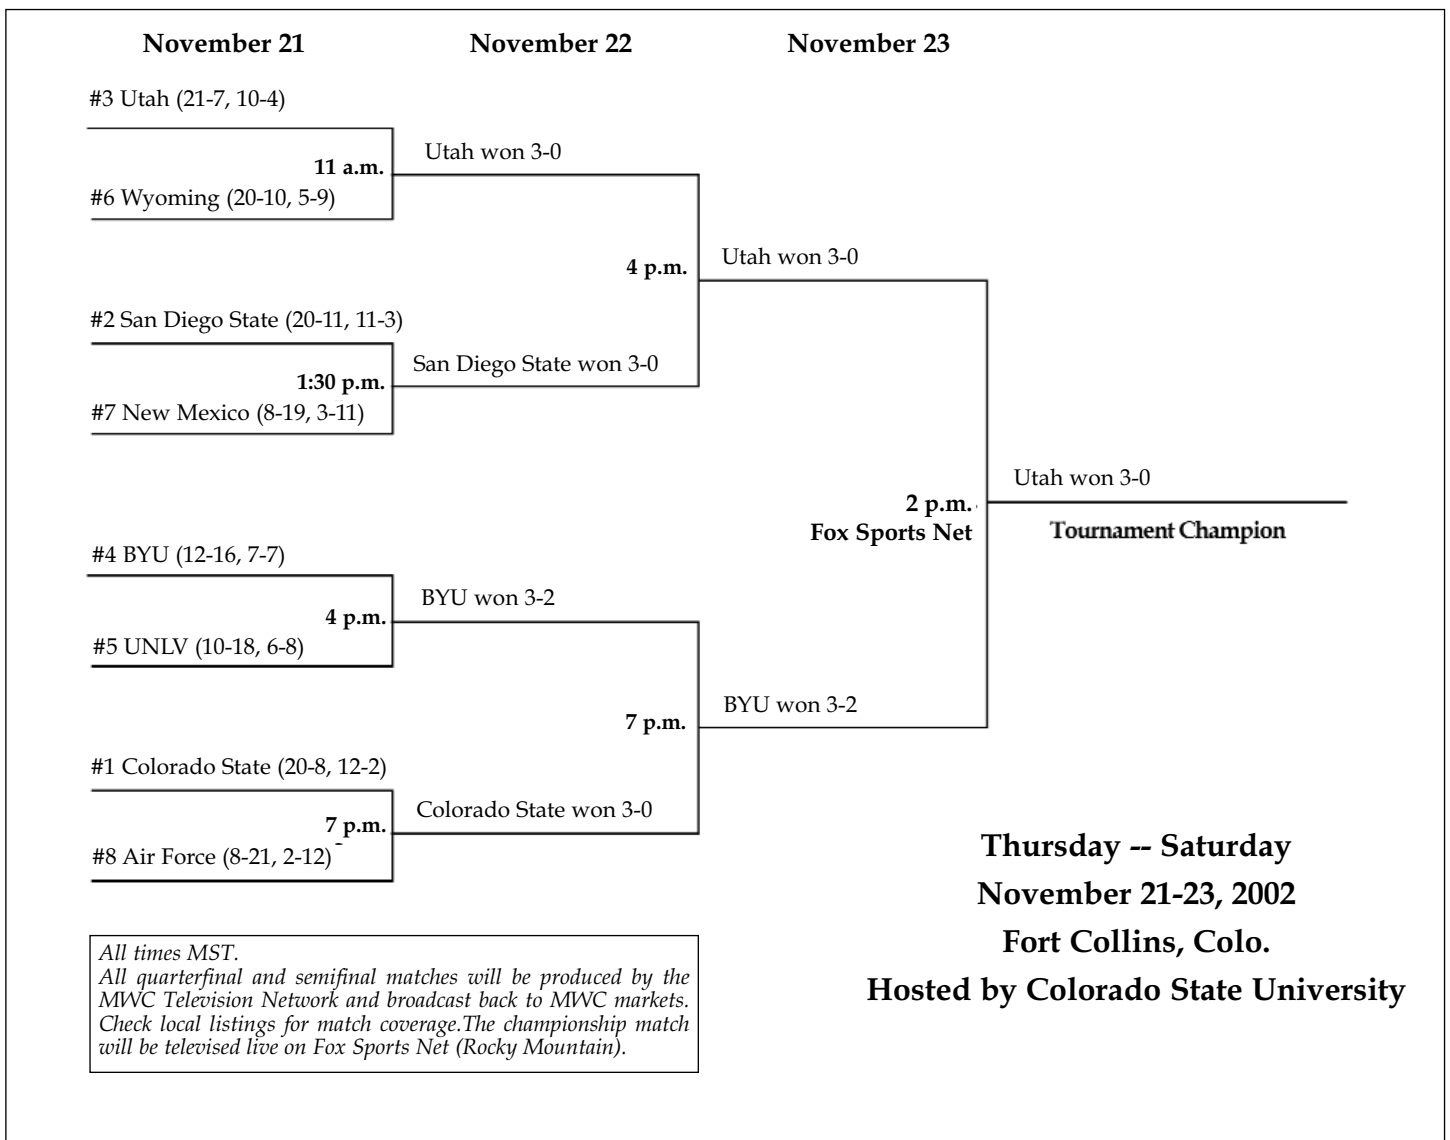

2002 MWC DOUBLE-DOUBLES

Player	2002	Career
RAUTER, Michele-WY	19	27
MCPARTLAND, Aspen-SD	17	29
STRZINKOVA, Sylva-UT	14	30
ANGUELOVA, Zlatina-SD	14	22
SHIELDS, Vanessa-NM	11	12
MEIHACK, Monica-NM	11	11
KING, Nicki-LV	9	16
TURNER, Kim-UT	9	12
PUIKKONEN, Karina-BY	8	19
COURTNEY, Melissa-CS	8	8
VARNER, April-BY	8	8
HUITT, Kristin-AF	7	16
OSWALD, Leiana-LV	7	16
CURRIER, Rochelle-SD	6	6
METCALF, Lindsey-BY	6	6
DIAZ, Delavane-AF	5	21
ASSUNCAO, Patricia-LV	5	18
MAYTORENA, Sara-WY	5	14
WRIGHT, Melissa-SD	5	11
DOWNS, Andreyra-CS	5	5
KNOX, Michelle-CS	5	5
SCHULZ, Sabine-UT	5	5
SHIRLEY, Katie Jo-CS	4	4
KARTCHNER, Kelsie-UT	4	4
KEITH, Tarin-LV	3	3
MASTEN, Staci-NM	3	3
BURNS, Blaire-NM	2	2
CHASE, Shannon-LV	2	2
ROGERS, Tess-CS	2	2
DOMAN, Amy-WY	1	5
CANSDALE, Melissa-SD	1	1
HAMLETT, Kristin-AF	1	1
JEFFERSON, Lamecca-AF	1	1
LARSON, Allison-BY	1	1
NIELSEN, Laura-BY	1	1
PHILLIPS, Lyndsey-UT	1	1
SARAUER, Becky-CS	1	1

MWC HOME COURT WINNING PERCENTAGE (THRU THUR)

School	Arena (Capacity)	W-L (years)	Pct.	2002	Streak
AFA	East Gym (1,000)	38-54 (6)	.422	7-7	L 4
BYU	Smith Fieldhouse (5,000)	361-68 (32)	.841	4-12	L 3
CSU	Moby Arena (8,745)	204-60 (17)	.773	12-5	W 1
UNM	Johnson Arena (5,000)	144-88 (21)	.621	8-4	L 1
	University Arena (18,018)	0-2 (1)	.000	0-2	L 2
SDSU	Peterson Gym (3,668)	262-112 (25)	.701	9-4	W 7
UNLV	Cox Pavilion (2,452)	11-14 (2)	.440	6-7	W 1
Utah	Crimson Court (1,500)	91-25 (7)	.784	14-2	W 1
WYO	Multi-Purpose Gym (1,200)	196-132 (16)	.598	5-2	W 2
	Arena Auditorium (15,028)	0-1 (1)	.000	0-1	L 1
Total		1,307-556	.702	65-46	(.586)

UNLV played first season in Cox Pavilion in 2001.

2002 MWC ATTENDANCE FIGURES

2002 HOME ATTENDANCE FIGURES

Team	M	Total	Avg.	High	
Air Force	14	3,619	258	952	Oct. 9 vs. Wyoming
BYU	16	13,839	865	2,194	Nov. 8 vs. Utah
Colorado State	17	22,329	1,313	2,210	Sept. 5 vs. Long Beach
New Mexico	14	6,194	442	1,422	Oct. 12 vs. Colo. State
San Diego State	13	2,598	200	344	Aug. 31 vs. UCSB
UNLV	13	4,122	317	654	Nov. 9 vs. SDSU
Utah	16	10,784	674	1,382	Oct. 11 vs. BYU
Wyoming	8	9,222	1,153	2,231	Oct. 25 vs. Colo. State
Total	111	72,707	655		

2002 ROAD/NEUTRAL SITES ATTENDANCE FIGURES

Team	M	Total	Avg.	High	
Air Force	16	6,291	393	1,346	Nov. 21 at Colo. State
BYU	17	11,429	672	1,845	Nov. 22 at Colo. State
Colorado State	14	8,898	636	2,231	Oct. 25 at Wyoming
New Mexico	17	8,871	522	1,488	Sept. 6 at Arizona
San Diego State	21	16,942	807	6,522	Sept. 6 at Hawai'i
UNLV	18	7,208	400	1,382	Oct. 4 at Wyoming
Utah	17	12,241	720	2,194	Nov. 8 at BYU
Wyoming	23	7,803	339	1,226	Sept. 7 at Colo. State
Total	136	79,683	586		

2002 MWC TRIPLE-DOUBLES

Player	2002	Career
PUIKKONEN, Karina-BY (9/14/02)	2	2
WRIGHT, Melissa-SD (10/4/02)	1	1
TURNER, Kim-UT (9/21/02)	1	1

2002 NCAA WOMEN'S VOLLEYBALL CHAMPIONSHIP

The 2002 NCAA Division I Women's Volleyball Championship will accommodate a field of 64 teams. The pairings for the tournament will be announced on Sunday, Dec. 1, 2002. This year's Final Four will be held in New Orleans, La., with the University of New Orleans and Sun Belt Conference serving as hosts.

Dec. 5-8

First- and Second Round
(at participating institutions)

Dec. 12-13, Dec. 13-14 or Dec. 14-15

Regionals
(at participating institutions)

Dec. 19 and 21

Final Four
New Orleans Sports Arena
New Orleans, La.
Univ. of New Orleans and Sun Belt
Conference, co-hosts