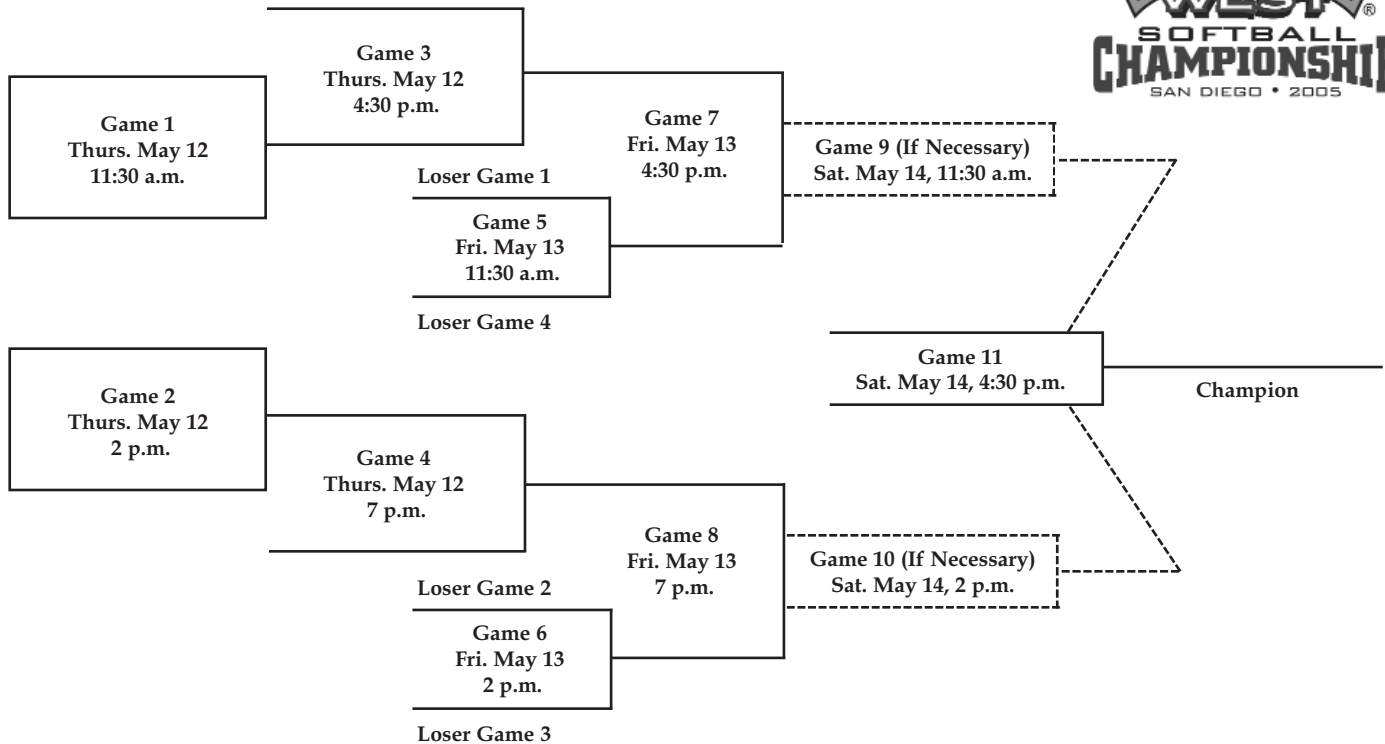

2005 Mountain West Conference Softball Championship Thursday - Saturday, May 12-14 - SDSU Softball Stadium San Diego, Calif.

BRACKET NOTES:

1. If the winner of Game 5 defeats the winner of Game 3 (Game 7), then Game 9 is necessary.
2. If the winner of Game 6 defeats the winner of Game 4 (Game 8), then Game 10 is necessary.
3. If necessary, game times for the Saturday semifinals will be 11:30 a.m. and/or 2 p.m., the championship will begin at 4:30 p.m.
4. If the semifinal games on Saturday are not necessary, the championship game will begin at 4:30 p.m.
5. Seeds will be determined after the conclusion of the regular season with the top two seeds receiving first round byes.