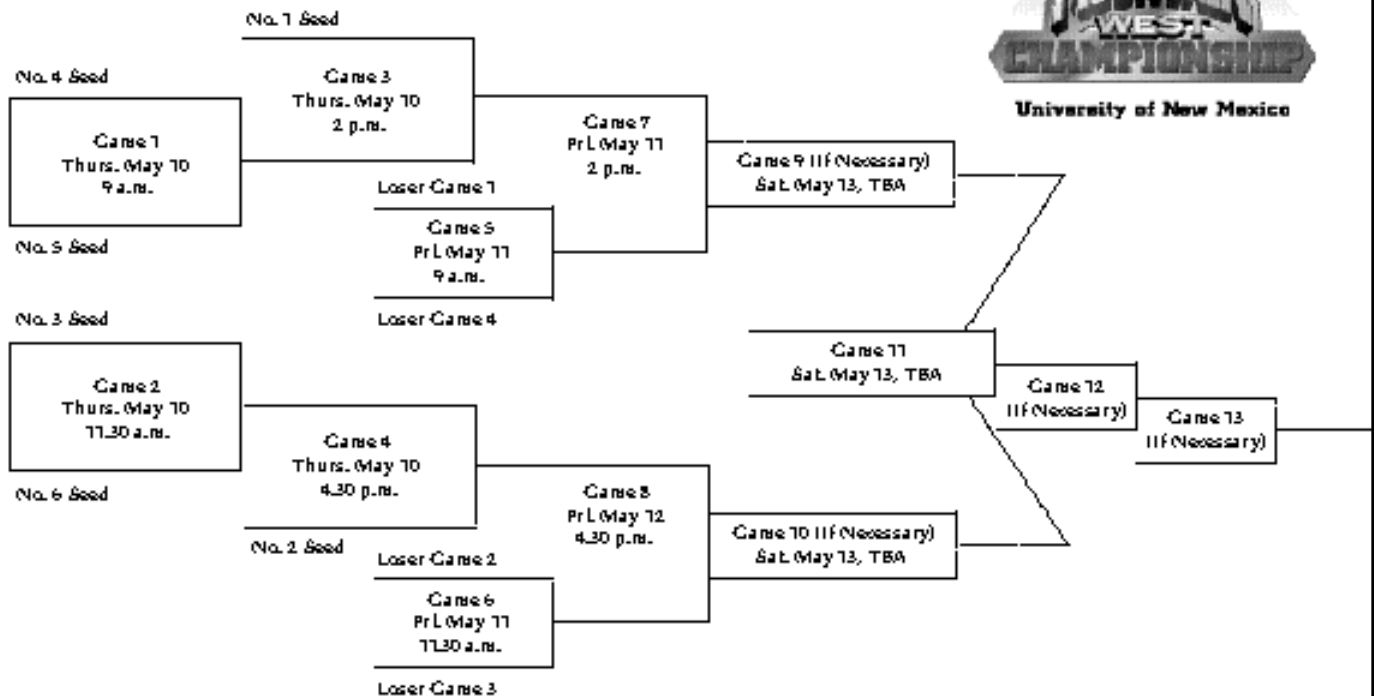

2001 Mountain West Conference Softball Championship Thursday - Saturday, May 10-12 – Lobo Field Albuquerque, N.M.

BRACKET NOTES:

1. If the winner of Game 5 defeats the winner of Game 3 (Game 7), then Game 9 is necessary.
2. If the winner of Game 6 defeats the winner of Game 4 (Game 8), then Game 10 is necessary.
3. If necessary, game times for the Saturday semi-finals will be 9 a.m. and/or 11:30 a.m., the championship game will begin at 2:00 pm.
4. If semi-final games on Saturday are not necessary, the championship game will begin at Noon.