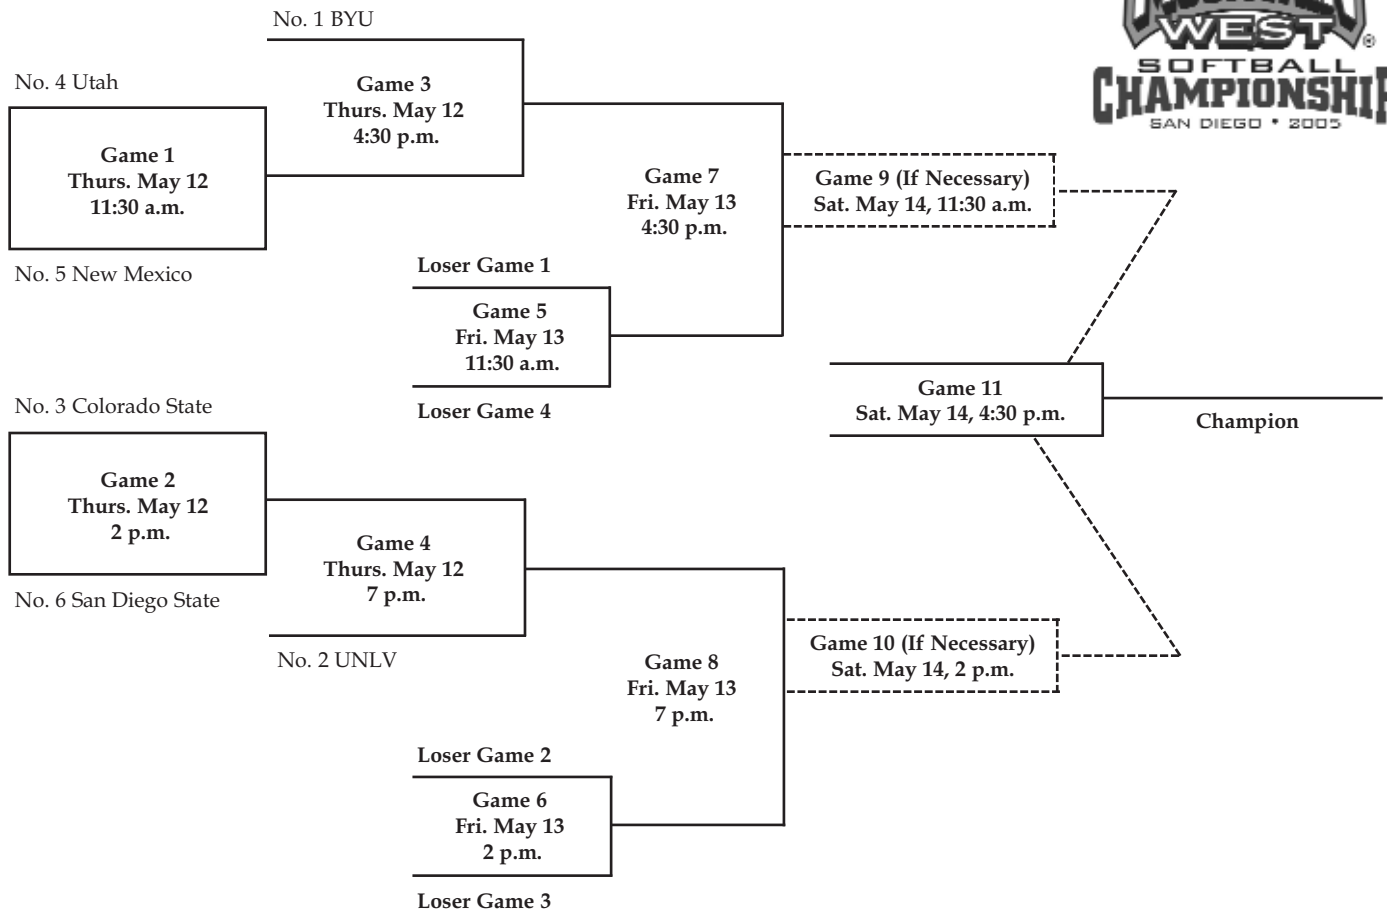

2005 Mountain West Conference Softball Championship Thursday - Saturday, May 12-14 - SDSU Softball Stadium San Diego, Calif.

BRACKET NOTES:

1. If the winner of Game 5 defeats the winner of Game 3 (Game 7), then Game 9 is necessary.
2. If the winner of Game 6 defeats the winner of Game 4 (Game 8), then Game 10 is necessary.
3. If necessary, game times for the Saturday semifinals will be 11:30 a.m. and/or 2 p.m., the championship will begin at 4:30 p.m.
4. If the semifinal games on Saturday are not necessary, the championship game will begin at 4:30 p.m.
5. Seeds will be determined after the conclusion of the regular season with the top two seeds receiving first round byes.