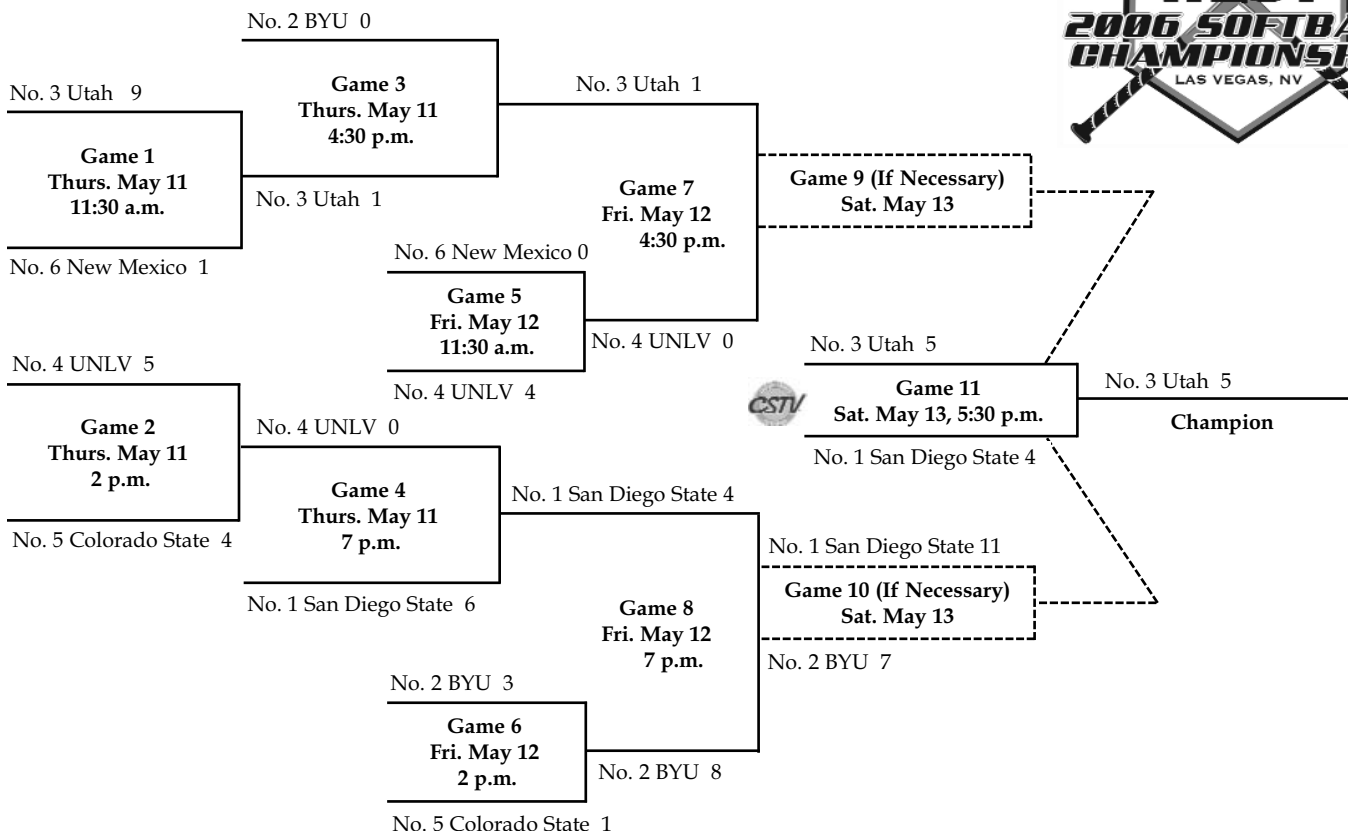

2006 Mountain West Conference Softball Championship

Thursday - Saturday, May 11-13

Eller Media Softball Stadium

Las Vegas, Nev.

BRACKET NOTES:

1. If the winner of Game 5 defeats the winner of Game 3 (Game 7), then Game 9 is necessary.
2. If the winner of Game 6 defeats the winner of Game 4 (Game 8), then Game 10 is necessary.
3. If necessary games will be played at 12 noon and 2:30 p.m. if both games are needed or 2:30 p.m. if only one if necessary game needs to be played. The championship game will begin at 5:30 p.m.
4. If the semifinal games are not necessary, the championship game will begin at 5:30 p.m.
5. Seeds will be determined after the conclusion of the regular season with the top two seeds receiving first round byes. The host team shall play in the evening session in the first round.