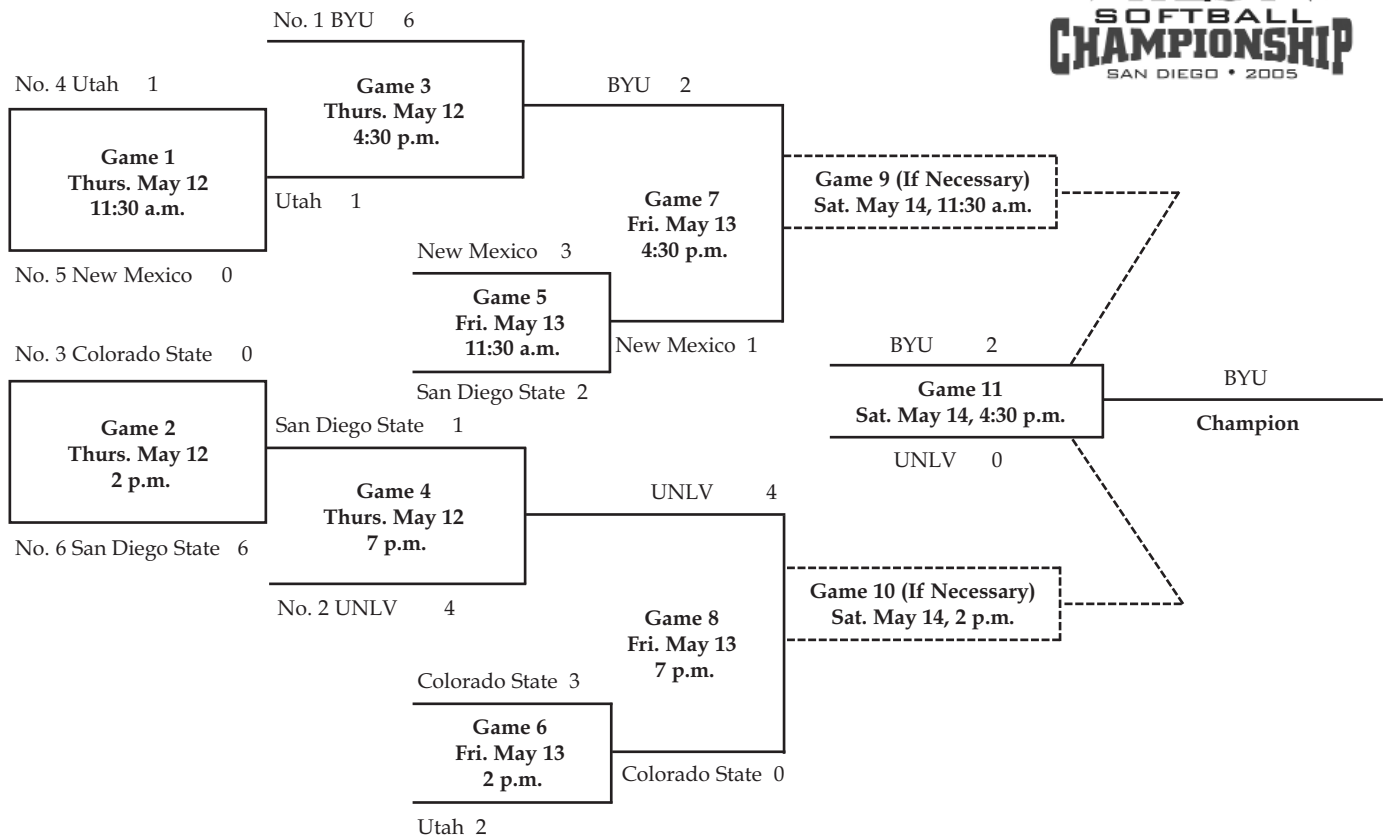

2005 Mountain West Conference Softball Championship Thursday - Saturday, May 12-14 - SDSU Softball Stadium San Diego, Calif.

TOURNAMENT NOTES

- BYU's victory over UNLV on Saturday marked the second time the Cougars have won the MWC Tournament. With UNLV playing in this season's tournament championship, all six MWC teams have now played in the MWC Tournament championship game. BYU, San Diego State and Utah are the only three teams to have appeared in multiple championship games.
- Utah boasts the best record in MWC tournament history at 11-7 and has appeared in the championship game three of six years since the inception of the Mountain West.

- No. 1 BYU became the third top-seeded team to win a Mountain West Conference Softball championship. The Cougars' win marks the first time in four years that the higher seed in the championship game has won the title.
- Over the first three years of the tournament, the champion has averaged at least five runs a game. In the last two years, the champion has averaged 4.7, 2.0 and 3.0 runs, respectively.
- The average margin of victory in the championship game of the MWC Tournament is 2.67 runs per game with the largest margin of victory being seven by Utah against San Diego State in 2002 (8-1).