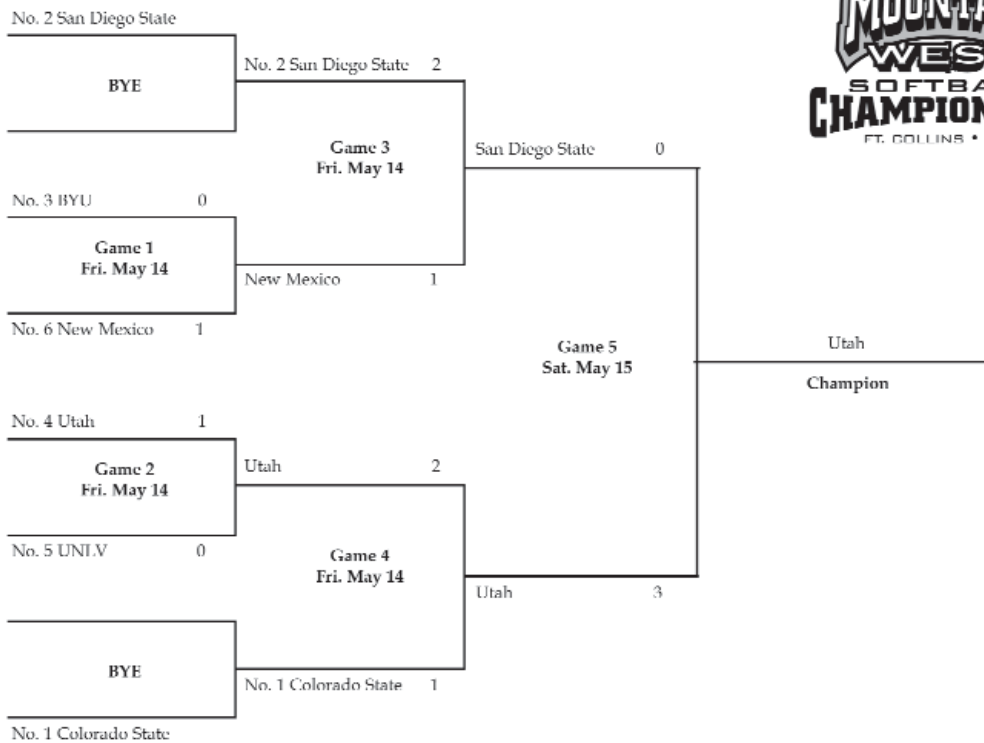

2004 Mountain West Conference Softball Championship Thursday - Saturday, May 13-15 - Ram Field Fort Collins, Colo.

TOURNAMENT NOTES

- Utah's victory over San Diego State on Saturday marked the third time the Utes have won the MWC Tournament. Five of the six teams have played in the championship game, with only UNLV having missed the finals. San Diego State and Utah are the only two teams to have appeared in the championship game multiple times.
- Utah boasts the best record in MWC tournament history at 11-5 and has appeared in the championship game three of five years since the inception of the Mountain West.
- No. 4 Utah became the lowest seed to win a Mountain West Conference Softball Championship. The lower seed in the championship game has now won the title for the third straight season.

- The first three years of the tournament, the champion has averaged at least five runs a game. In the last two years, the champion has averaged 3.3 and two runs, respectively, with Utah averaging an all-time low of two runs a game this year.
- The average margin of victory in the championship game of the MWC Tournament is 2.8 runs/game with the largest margin of victory being seven by Utah against San Diego State in 2002 (8-1).