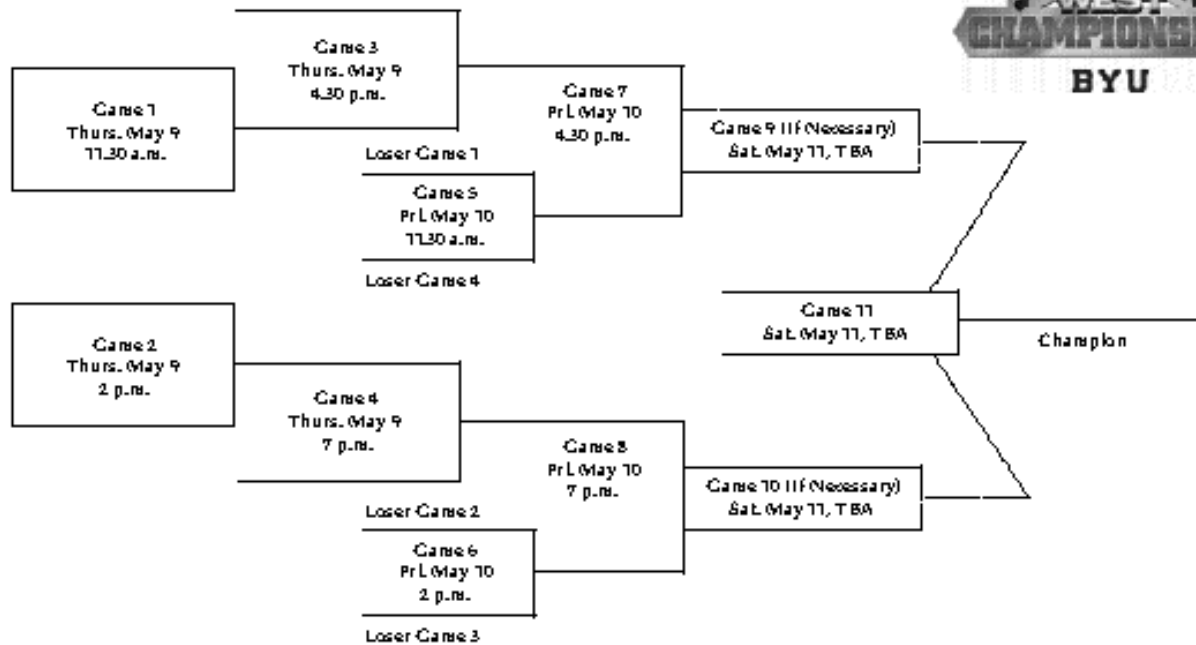

2002 Mountain West Conference Softball Championship May 9-11 • Gail Miller Field • Provo, Utah

The 2002 Mountain West Conference Softball Championship will be hosted by Brigham Young University in Provo, Utah. All six Mountain West Conference teams will compete in the double-elimination tournament May 9-11. Seedings will be decided by regular-season results in conference games.

All requests for media credentials for the Mountain West Conference Softball Championship should be submitted in writing to Communications Intern Marlon Edge at the MWC office or BYU Softball Contact Joe Evans prior to the event.

2002 Mountain West Conference Softball Championship Thursday - Saturday, May 9-11 - Gail Miller Field Provo, Utah

BRACKET NOTES:

1. If the winner of Game 5 defeats the winner of Game 3 (Game 7), then Game 9 is necessary.
2. If the winner of Game 6 defeats the winner of Game 4 (Game 8), then Game 10 is necessary.
3. If necessary, game times for the Saturday semi-finals will be 11:30 a.m. and/or 2 p.m., the championship game will begin at 4:30 p.m.
4. If semi-final games on Saturday are not necessary, the championship game will begin at Noon.
5. Seeds will be determined after the conclusion of the regular season with the top two seeds receiving first round byes.