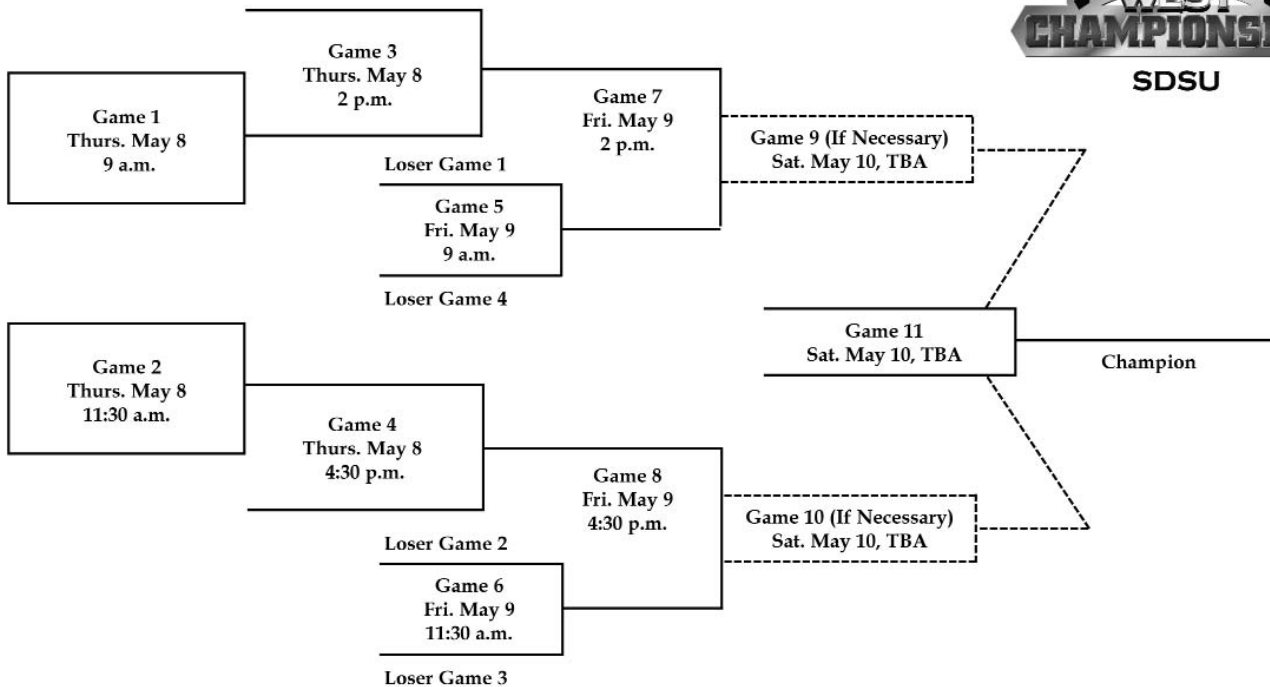

**2003 Mountain West Conference Softball Championship
May 8-10 • SDSU Field • San Diego, Calif.**

The 2003 Mountain West Conference Softball Championship will be hosted by San Diego State University in San Diego, Calif. All six Mountain West Conference teams will compete in the double-elimination tournament May 8-10. Seedings will be decided by regular-season results in conference games.

All requests for media credentials for the Mountain West Conference Softball Championship should be submitted in writing to Assistant Director of Communications Marlon Edge at the MWC office prior to the event.

**2003 Mountain West Conference Softball Championship
Thursday - Saturday, May 8-10 - SDSU Field
San Diego, Calif.**

BRACKET NOTES:

1. If the winner of Game 5 defeats the winner of Game 3 (Game 7), then Game 9 is necessary.
2. If the winner of Game 6 defeats the winner of Game 4 (Game 8), then Game 10 is necessary.
3. If necessary, game times for the Saturday semi-finals will be 9 a.m. and/or 11:30 a.m., the championship game will begin at 2 p.m.
4. If semi-final games on Saturday are not necessary, the championship game will begin at Noon.
5. Seeds will be determined after the conclusion of the regular season with the top two seeds receiving first round byes.