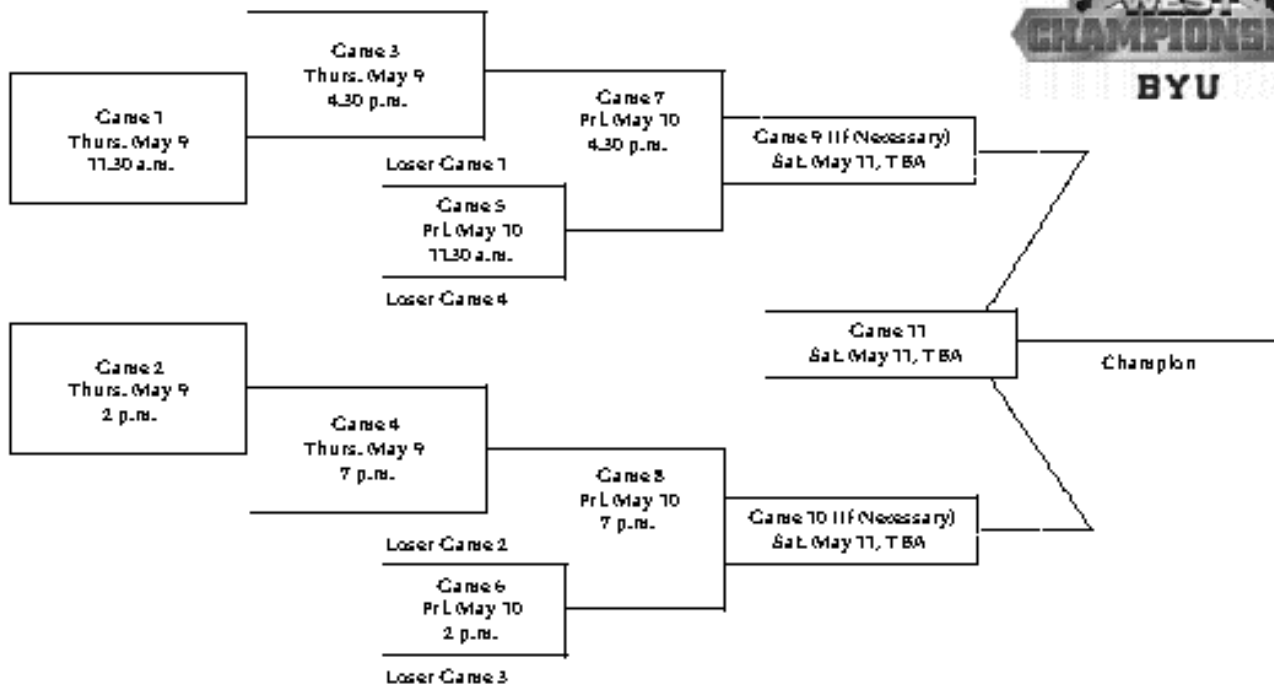

2002 Mountain West Conference Softball Championship May 9-11 • Gail Miller Field • Provo, Utah

The 2002 Mountain West Conference Softball Championship will be hosted by Brigham Young University in Provo, Utah. All six Mountain West Conference teams will compete in the double-elimination tournament May 9-11. Seedings will be decided by regular-season results in conference games.

All requests for media credentials for the Mountain West Conference Softball Championship should be submitted in writing to Communications Intern Marlon Edge at the MWC office or BYU Softball Contact Joe Evans prior to the event.

2002 Mountain West Conference Softball Championship Thursday - Saturday, May 9-11 - Gail Miller Field Provo, Utah

BRACKET NOTES:

1. If the winner of Game 5 defeats the winner of Game 3 (Game 7), then Game 9 is necessary.
2. If the winner of Game 6 defeats the winner of Game 4 (Game 8), then Game 10 is necessary.
3. If necessary, game times for the Saturday semi-finals will be 11:30 a.m. and/or 2 p.m., the championship game will begin at 4:30 p.m.
4. If semi-final games on Saturday are not necessary, the championship game will begin at Noon.
5. Seeds will be determined after the conclusion of the regular season with the top two seeds receiving first round byes.