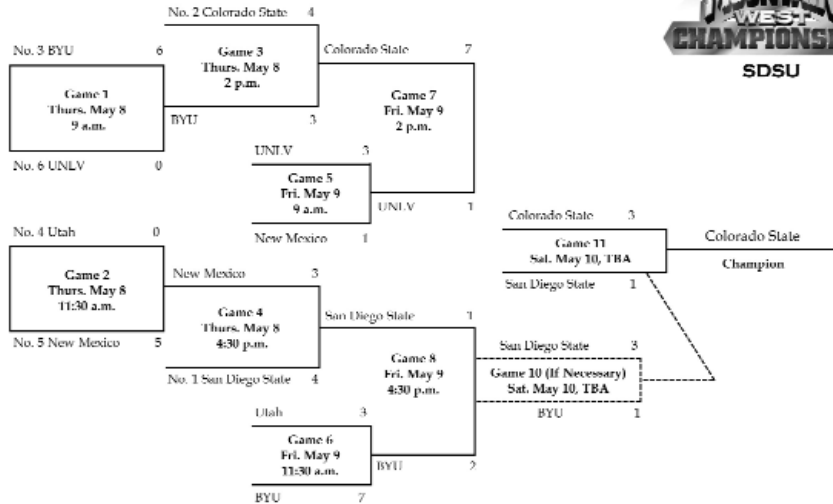

Multiple-RBI Games

Name	Games
1. Oli Keohohou, BYU	13
2. Brooke Cadiente, BYU	12
Ricki Walker, CSU	12
4. Ianeta Lei, BYU	10
5. Ashley VanBoxmeer, UNM	9
Jacque Vaca, SDSU	9
Glennis Donnelly, Utah	9
Niki Hayhurst, Utah	9

Runners in Scoring Position (Min. 50 at-bats)

Name	B/Avg.
1. Ricki Walker, CSU	.536 (30-for-56)
2. Jacque Vaca, SDSU	.469 (30-for-64)
3. Ianeta Lei, BYU	.386 (22-for-57)
4. Lauren Watson, BYU	.385 (20-for-52)
5. Brooke Cadiente, BYU	.361 (22-for-61)

SAN DIEGO STATE CLAIMS 2003 MWC SOFTBALL REGULAR SEASON TITLE

The San Diego State Aztecs claimed their second consecutive regular-season Mountain West Conference softball crown with its 2-1 game two win over Colorado State Saturday. The victory over the Rams earned the Aztecs (36-17 overall, 12-3 MWC) the No. 1 seed in this week's MWC Softball Championship in San Diego.

Colorado State earned the second seed with a 13-7 record in MWC play and finished the regular-season with a 34-13 overall record. BYU finished third in the league with a 10-7 mark, while Utah claimed the fourth seed, posting a 7-9 league record (20-25 overall). The fifth and sixth seeds go to New Mexico and UNLV, respectively. The Lobos finished MWC play with a 7-13 record, while the Rebels finished 4-14 in league competition.

2003 Mountain West Conference Softball Championship
Thursday - Saturday, May 8-10 - SDSU Field
San Diego, Calif.

2003 MOUNTAIN WEST CONFERENCE SOFTBALL CHAMPIONSHIP

May 8-10, 2003
SDSU Field, San Diego, Calif.

May 8 (Thursday)

Game 1 - No. 3 BYU 6, No. 6 UNLV 0
Game 2 - No. 5 New Mexico 5, No. 4 Utah 0
Game 3 - No. 2 Colorado State 4, BYU 3

May 9 (Friday)

Game 4 - No. 1 San Diego State 4, New Mexico 3 (14 innings)
Game 5 - UNLV 3, New Mexico 1 (*New Mexico eliminated*)
Game 6 - BYU 7, Utah 4 (*Utah eliminated*)
Game 7 - Colorado State 7, UNLV 1 (*UNLV eliminated*)

May 10 (Saturday)

Game 8 - BYU 2, San Diego State 1
Game 10 - San Diego State 3, BYU 1 (*BYU eliminated*)
Game 11 - Colorado State 3, San Diego State 1 (*Colorado State wins MWC Championship*)

Colorado State wins MWC Championship.

ALL-TOURNAMENT TEAM

Brooke Cadiente, Sr., OF, BYU
Lauren Watson, So., C, BYU
Megan Masser, Jr., P, Colorado State
Steph Roberts, So., 2B, Colorado State
Ricki Walker, Jr., 1B, Colorado State
Joann Figueroa, Jr., 2B, San Diego State
Jacque Vaca, Jr., 1B, San Diego State
Celena Velasquez, Fr., P, San Diego State
Lynsey Wall, Fr., UT, Utah
Designated Player - Melanie Laffoon, Fr., Colorado State
MVP - Megan Masser, Jr., P, Colorado State