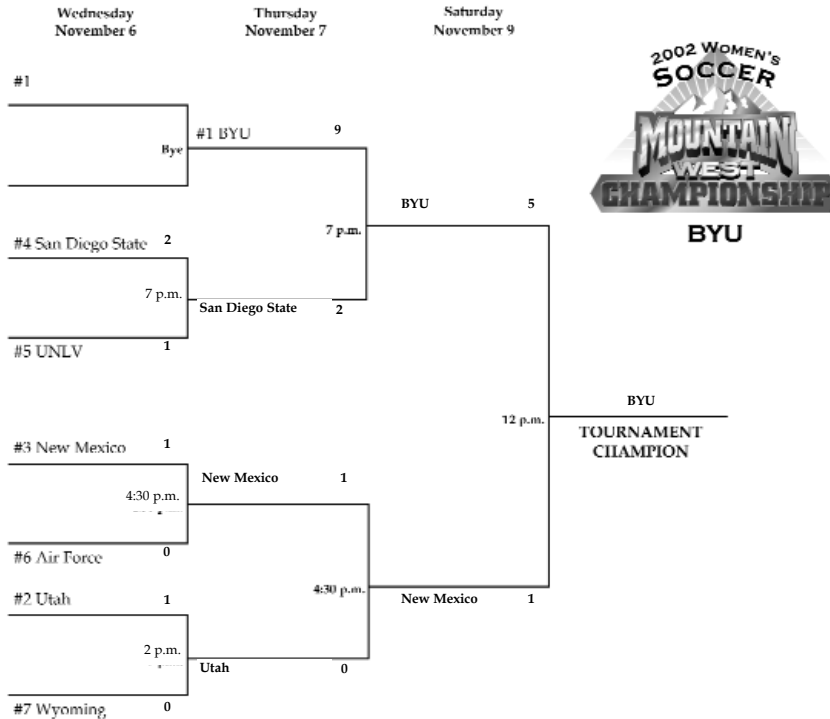

2002 MOUNTAIN WEST CONFERENCE WOMEN'S SOCCER CHAMPIONSHIP

MWC TEAM-VERSUS-TEAM RECORDS

MOUNTAIN WEST CONFERENCE CHAMPIONSHIP RECORDS

	AFA	BYU	UNM	SDSU	UNLV	Utah	WYO	Total
Air Force vs.	--	0-1	1-1	0-1	2-1	0-0	0-0	3-4
BYU vs.	1-0	--	1-0	2-0	1-0	3-0	1-0	9-0
New Mexico vs.	1-1	0-1	--	0-1	0-0	1-1	0-0	2-4
San Diego State vs.	1-0	0-2	1-0	--	1-0	0-2	0-0	3-4
UNLV vs.	1-2	0-1	0-0	0-1	--	0-0	1-0	2-4
Utah vs.	0-0	0-3	1-1	2-0	0-0	--	2-0	5-4
Wyoming vs.	0-0	0-1	0-0	0-0	0-1	0-2	--	0-4

OVERALL CONFERENCE TOURNAMENT RECORDS

	AFA	BYU	UNM	SDSU	UNLV	Utah	WYO	Total
Air Force vs.	--	0-2	1-1	0-1	2-1	0-0	0-0	3-5
BYU vs.	2-0	--	1-1	3-1	1-0	3-0	2-0	12-2
New Mexico vs.	1-1	1-1	--	0-2	0-0	1-1	0-0	3-4
San Diego State vs.	1-0	1-3	2-0	--	1-0	0-2	0-0	5-5
UNLV vs.	1-2	0-1	0-0	0-1	--	0-0	1-0	2-4
Utah vs.	0-0	0-3	1-1	2-0	0-0	--	2-0	5-4
Wyoming vs.	0-0	0-2	0-0	0-0	0-1	0-2	--	0-5

COMPOSITE CONFERENCE TOURNAMENT RECORDS

(as members of the Western Athletic Conference 1995-98. MWC since 1999 and in bold.)

School	Appearances	W	L	Pct.	Championships
Air Force	5 (1996-99-00-01-02)	3	5	.375	-
BYU	7 (1995-96-97-98-99-00-01-02)	17	3	.850	5 (1996-99-00-01-02)
New Mexico	7 (1995-96-97-99-00-01-02)	3	7	.300	-
San Diego State	7 (1995-96-98-99-00-01-02)	10	5	.667	2 (1995-98)
UNLV	4 (1999-00-01-02)	2	4	.333	-
Utah	6 (1995-97-99-00-01-02)	5	6	.455	-
Wyoming	5 (1995-99-00-01-02)	0	5	.000	-

BYU AND UTAH TO FACE EACH OTHER IN COLLEGE CUP FIRST ROUND

BYU and Utah will represent the Mountain West Conference in the 2002 NCAA Women's College Cup. The 16th-ranked Cougars and Utes will face each other in the first round on Thursday, Nov. 14 at 7 p.m. on South Field in Provo, Utah, marking the first time since 1998 that two teams from the same conference play each other in the opening round. The winner of the match will face the winner of No. 9 Portland/Idaho State match on Saturday, Nov. 16. The Cougars received the MWC's automatic bid after defeating New Mexico in the conference championship last week in Provo, while Utah received an at-large berth.

BYU (16-5, 6-0 MWC) will be making its sixth overall appearance in the NCAA Tournament and hold a 5-5 all-time record in postseason play. BYU has made it to the "Sweet 16" twice, with its last appearance coming in 2000 when it fell to Santa Clara, 2-1, in overtime. This is the third time in four years the Cougars have hosted a first round match. Utah (12-3-3, 4-1-1 MWC) will be making its first-ever appearance in the College Cup.

The 64-team NCAA Tournament begins with first and second round matches being played Thursday and Friday, Nov. 14-15 and Nov. 16-17, at campus sites. Third-round matches will be played on campus sites November 22, 23 or 24, as will quarterfinal matches on November 29, 30 or December 1. The 21st annual NCAA Division I Women's College Cup will be played December 6 and 8 at Mike A. Myers Stadium on the campus of the University of Texas at Austin in Austin, Texas.