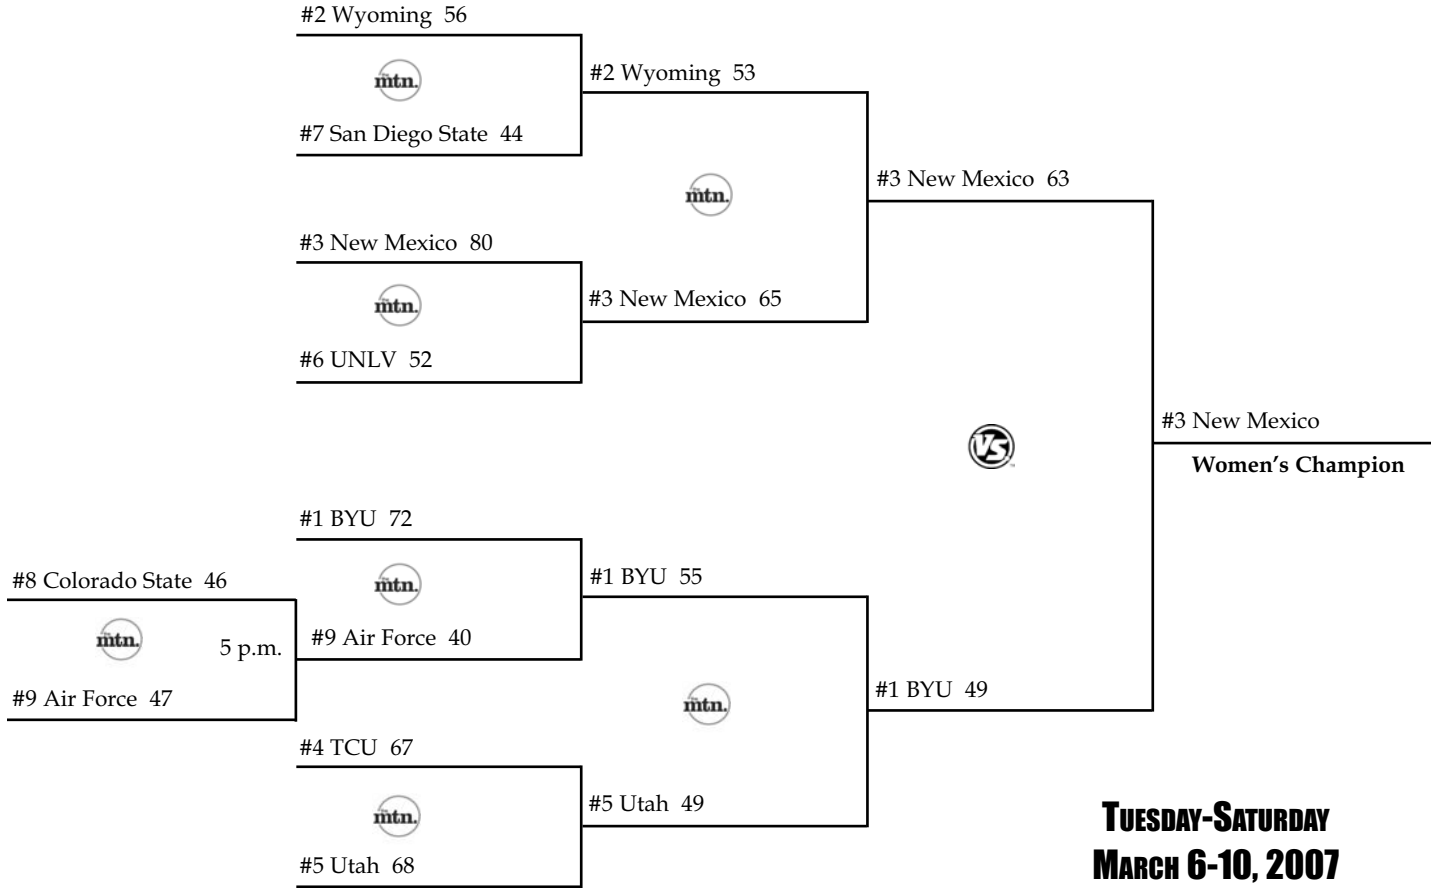

2007 MOUNTAIN WEST CONFERENCE WOMEN'S BASKETBALL CHAMPIONSHIP

**TUESDAY
MARCH 6**

**WEDNESDAY
MARCH 7**

**FRIDAY
MARCH 9**

**SATURDAY
MARCH 10**

**TUESDAY-SATURDAY
MARCH 6-10, 2007
THOMAS & MACK CENTER
LAS VEGAS, NEV.**