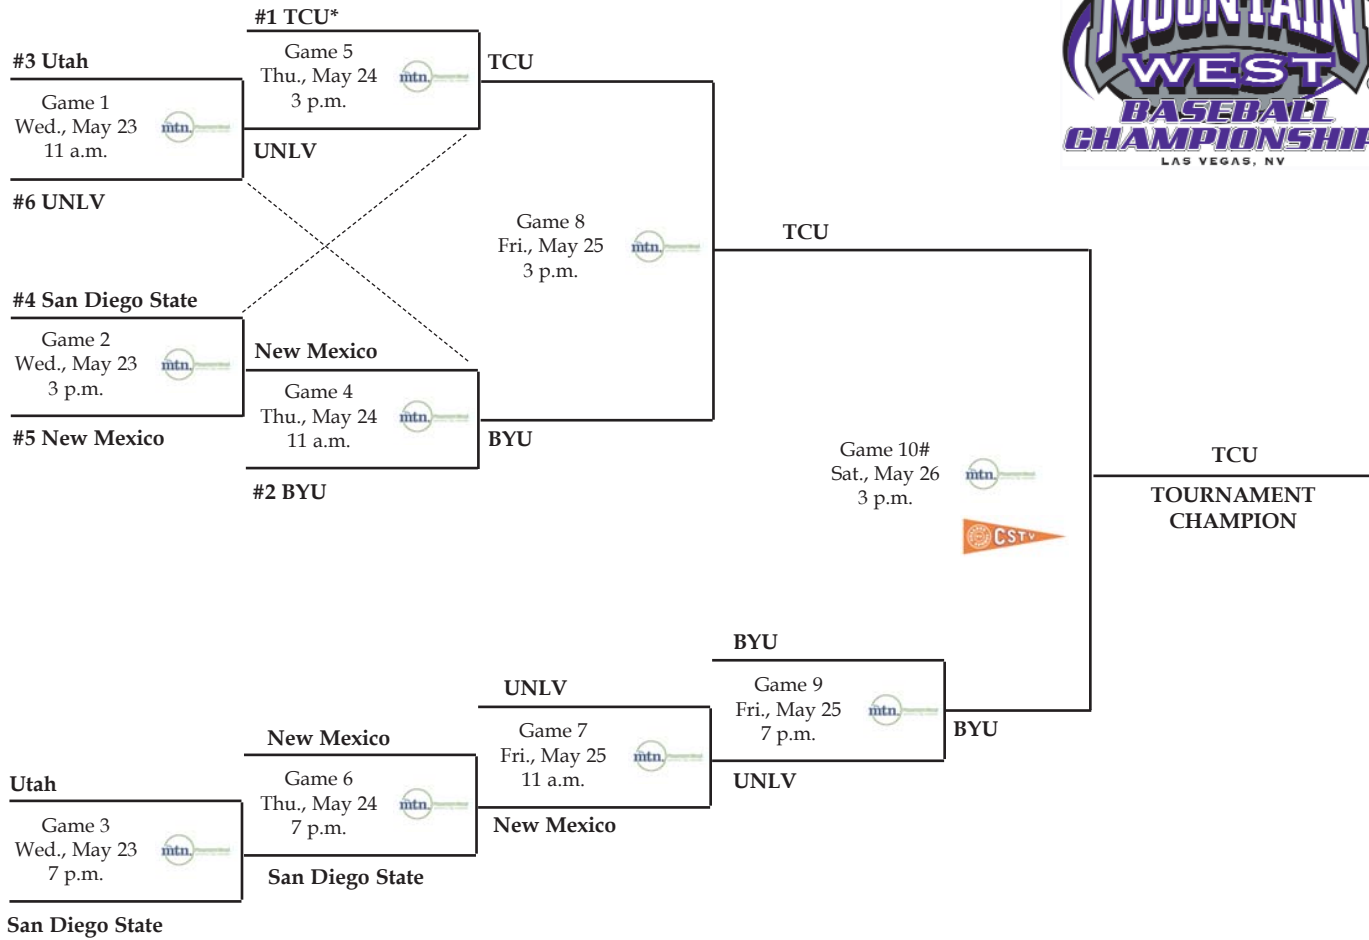

*Four sessions per championship.

NEW MEXICO'S JORDAN PACHECO NAMED ALL AMERICAN

The Louisville Slugger NCAA Division I All-American baseball teams and National Players of the Year were announced May 30 by Collegiate Baseball newspaper with New Mexico junior second baseman **Jordan Pacheco** being recognized on the third team for the second time in his three-year career.

Pacheco, the 2007 Mountain West Conference Player of the Year, produced a team-high .397 batting average with 63 runs, 87 hits, 21 doubles, two triples, five home runs, 50 RBI, 43 walks and seven stolen bases. The lone member of the MWC to make one of the three teams, Pacheco led the conference in on-base percentage (.511), runs, doubles and walks. As of May 20, he ranked 12th in the nation in batting average, 17th in runs, 23rd in walks and 40th in doubles.

BYU'S JESSE CRAIG NAMED ACADEMIC ALL AMERICAN

BYU senior right-hander **Jesse Craig** was named to the ESPN The Magazine Academic All-America third team announced Tuesday, May 29, by the College Sports Information Directors of America (CoSIDA).

Craig, a Las Vegas, Nev., native, maintained a 3.82 GPA in Exercise Science. On the field, the 2007 MWC Pitcher of the Year finished the season with a 10-2 record and 2.94 ERA. Craig had four complete games, including two shutouts in 125.1 innings, striking out 86 with an on-base percentage of .276. The righthander did not walk a batter in six of his 20 appearances this season. He helped the Cougars tally a 3.88 team ERA, the best in 24 years at BYU.

NATIONAL HONORS

UNLV left-handed pitcher **Kevin Skogley** was named one of three Louisville Slugger National Players of the Week for the week of May 7 by Collegiate Baseball Newspaper.

Skogley tied the UNLV school record for strikeouts in a single game with 15 vs. San Diego State on May 6. His 15 K's also tied for the second-most in MWC history. Skogley collected his second straight complete game victory vs. the Aztecs, giving up one earned run and two walks in his nine innings of work.

ACADEMIC ALL-DISTRICT

Four MWC baseball student-athletes were named ESPN the Magazine Academic All-District, as selected by the College Sports Information Directors of America (CoSIDA). TCU's **Austin Adams** was a first-team District 6 selection, while teammate **Keith Conlon** was second-team District 6 selection. BYU's **Jesse Craig** and Utah's **Jay Brossman** were District 8 honorees.

Adams has a 3.71 grade-point average in Entrepreneurial management, while Conlon, a Masters of liberal arts major, is maintaining a 3.37 GPA. Craig, an Exercise science major, has a 3.80 overall grade-point average and Brossman has a 3.38 grade-point average in Exercise and Sport science.

2006 NCAA BASEBALL CHAMPIONSHIP

The 2006 NCAA Division I Baseball Championship will feature a 64-team field with 30 automatic bids to conferences and 34 at-large qualifiers.

Each of the 16 NCAA regionals feature four teams, playing a double-elimination format. The regionals will be conducted from Friday, June 2, to Monday, June 5. Selection of the eight super regional hosts will be announced on www.ncaasports.com, Monday, June 5 at approximately Midnight (ET). The best two-of-three super regionals will be played from either Friday, June 9, to Sunday, June 11, or Saturday, June 10, to Monday, June 12. The 60th College World Series begins play Friday, June 16, at Rosenblatt Stadium in Omaha, Neb. This year's championship features a best-of-three series format for the finals.

2007 MOUNTAIN WEST CONFERENCE BASEBALL CHAMPIONSHIP
WEDNESDAY-SATURDAY, MAY 23-26
EARL E. WILSON STADIUM
LAS VEGAS, NEV.