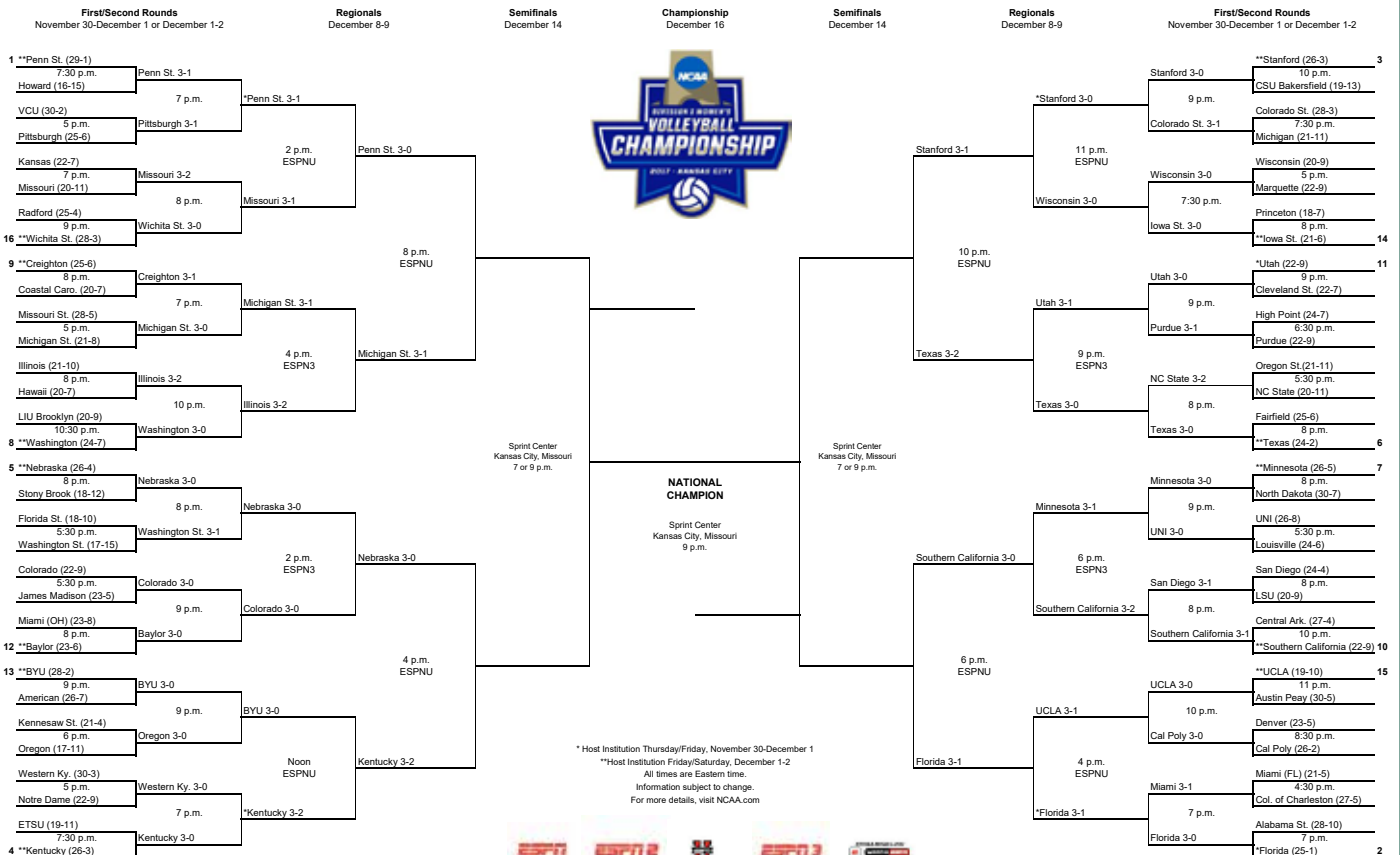

PRONUNCIATION GUIDE

Alyssa Chronowski: krah-NOW-ski
Jamye Cox: Jamie
Alyssa Garvelink: GAR-vel-ink
Brooke Kranda: CRAN-dah
Maggie Midgette: MIDGE-et
Rachel Minarick: mih-NAR-ick
Abby Monson: MUN-son
Holly Toliver: TAHL-ah-vur

MSU AT A GLANCE

Location .....East Lansing, Mich.
Founded 1855
Enrollment.....50,543
President.....**Dr. Lou Anna K. Simon**
Athletics Director.....**Mark Hollis**
SWA/VB Administrator.....**Shelley Appelbaum**
Conference.....Big Ten
Athletic Affiliation.....NCAA Division I
Nickname.....Spartans
Colors .....Green (PMS 567) and White
Arena.....Jenison Field House (5,017)

COACHING STAFF

Head Coach.....**Cathy George**
(13th season, 31st overall)
Alma Mater.....Illinois State '85
Career Record (Years).... 621-397 (.610, 31st season)
Record at MSU (Years)....256-171 (.588, 13th season)
Big Ten Record.....122-136
Assistant Coach.....**Jesse Ortiz** (first season)
Assistant Coach.....**Kristen Kelsay** (third season)
Volunteer Coach.....**Cody Jankowski** (first season)
Athletic Trainer.....**Kelly Moriarty** (third season)
Operations.....**Emily Wiegand** (third season)
Volleyball Office Phone.....(517) 353-1756
Twitter.....@MichStVB
Instagram.....MichStVB
Facebook.....Facebook.com/MichiganStateVB

2017 NCAA Division I Women's Volleyball Championship