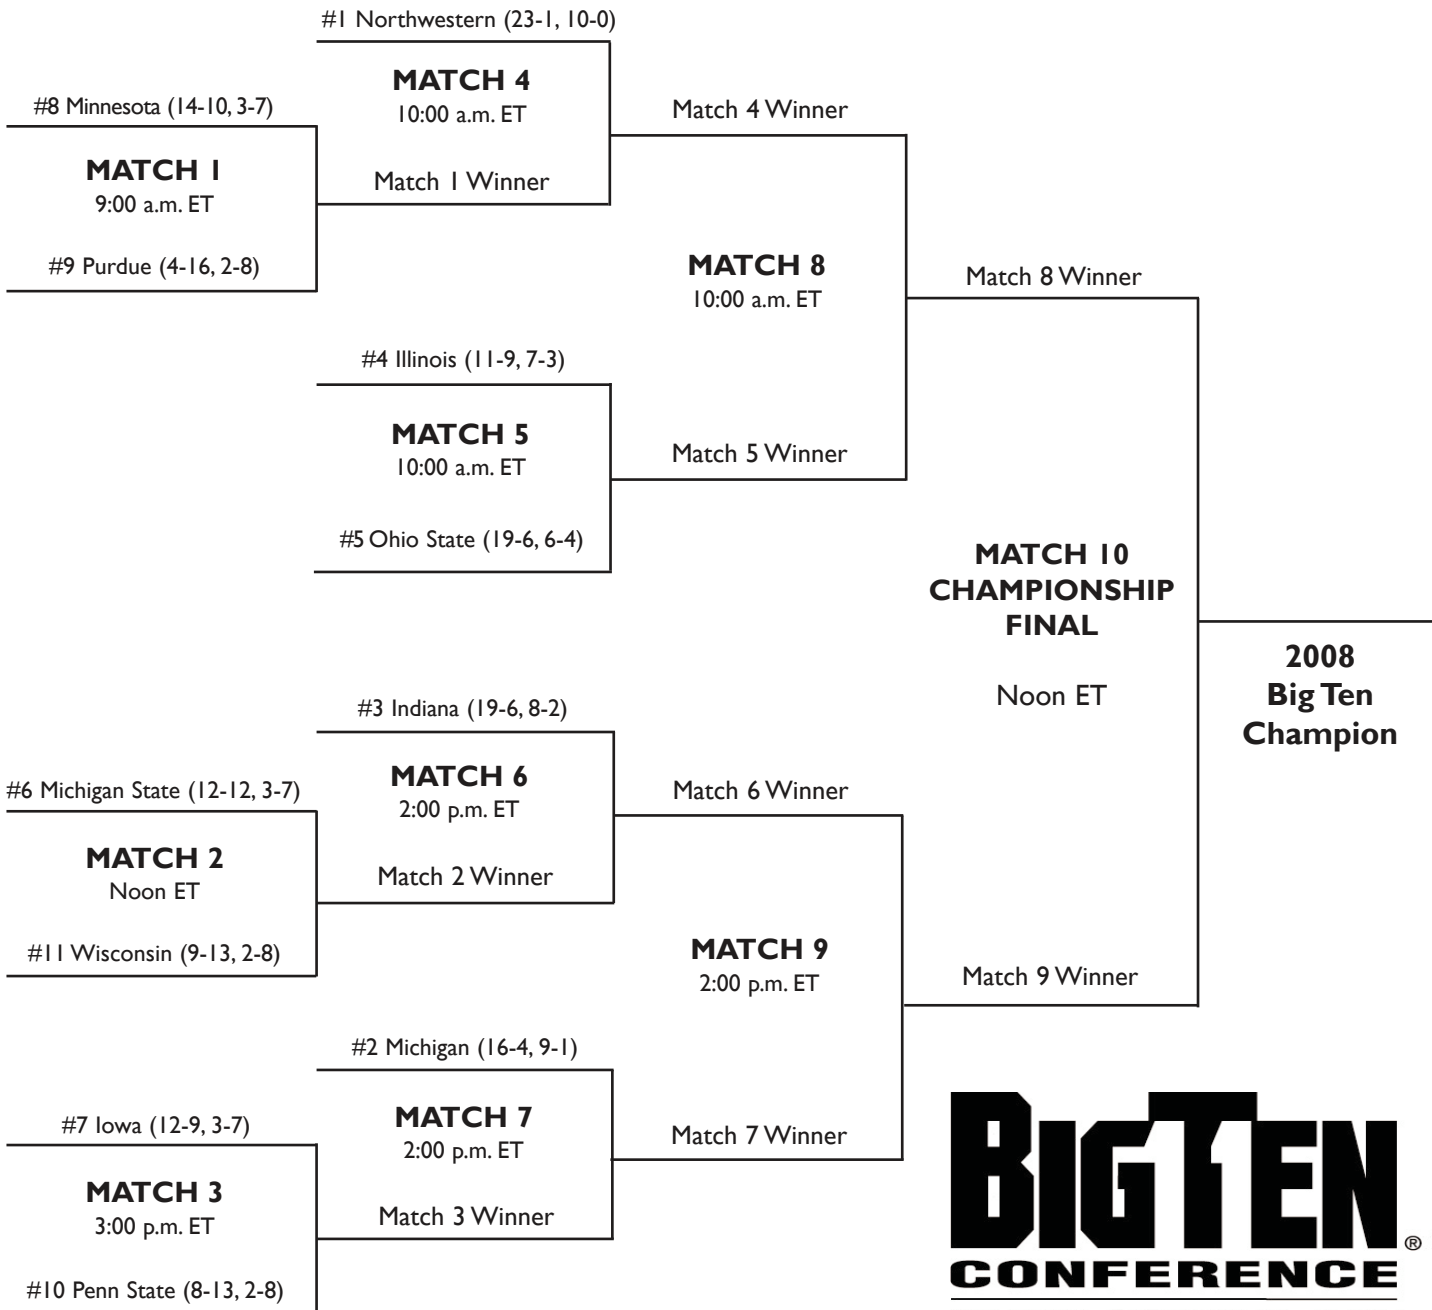

STARTING TIMES DURING THE CHAMPIONSHIP MAY CHANGE DUE TO INCLEMENT WEATHER