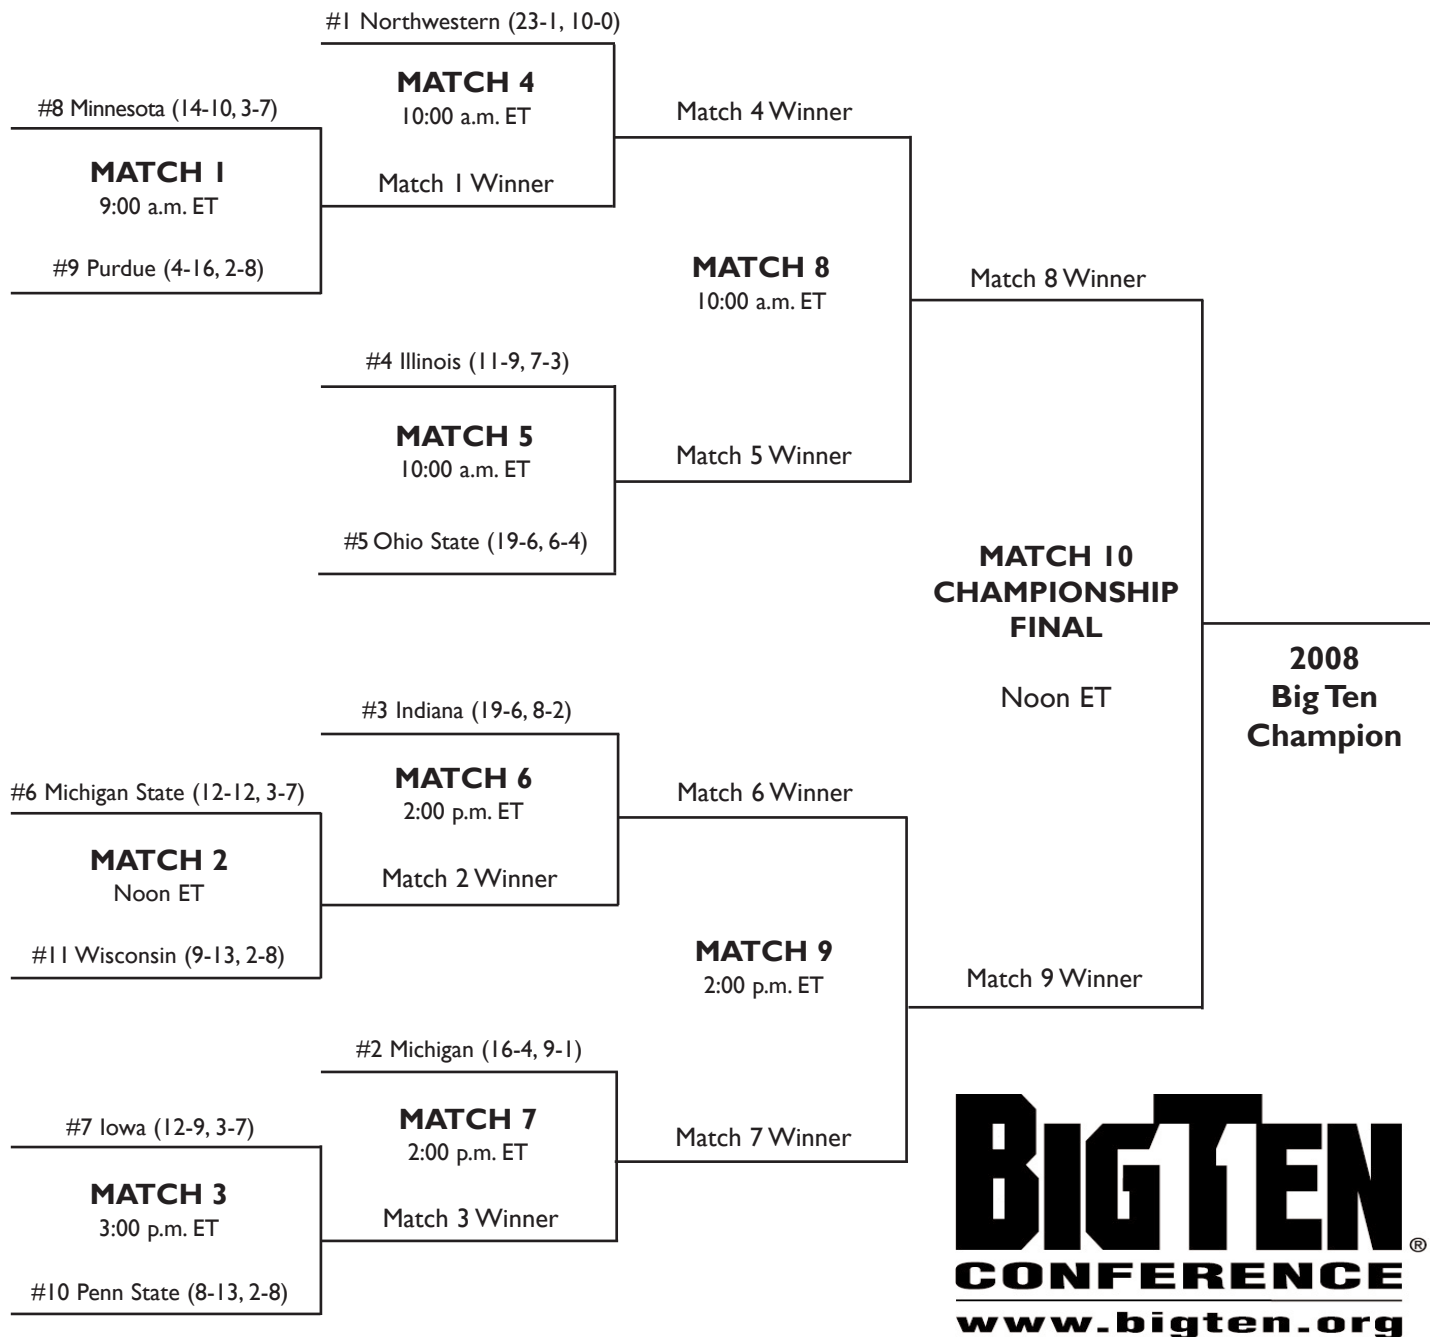

2008 BIG TEN CONFERENCE WOMEN'S TENNIS CHAMPIONSHIP

APRIL 24 - APRIL 27
SCHWARTZ TENNIS CENTER
WEST LAFAYETTE, INDIANA

Thursday, April 24

Friday, April 25

Saturday, April 26

Sunday, April 27

BIG TEN
CONFERENCE
www.bigten.org