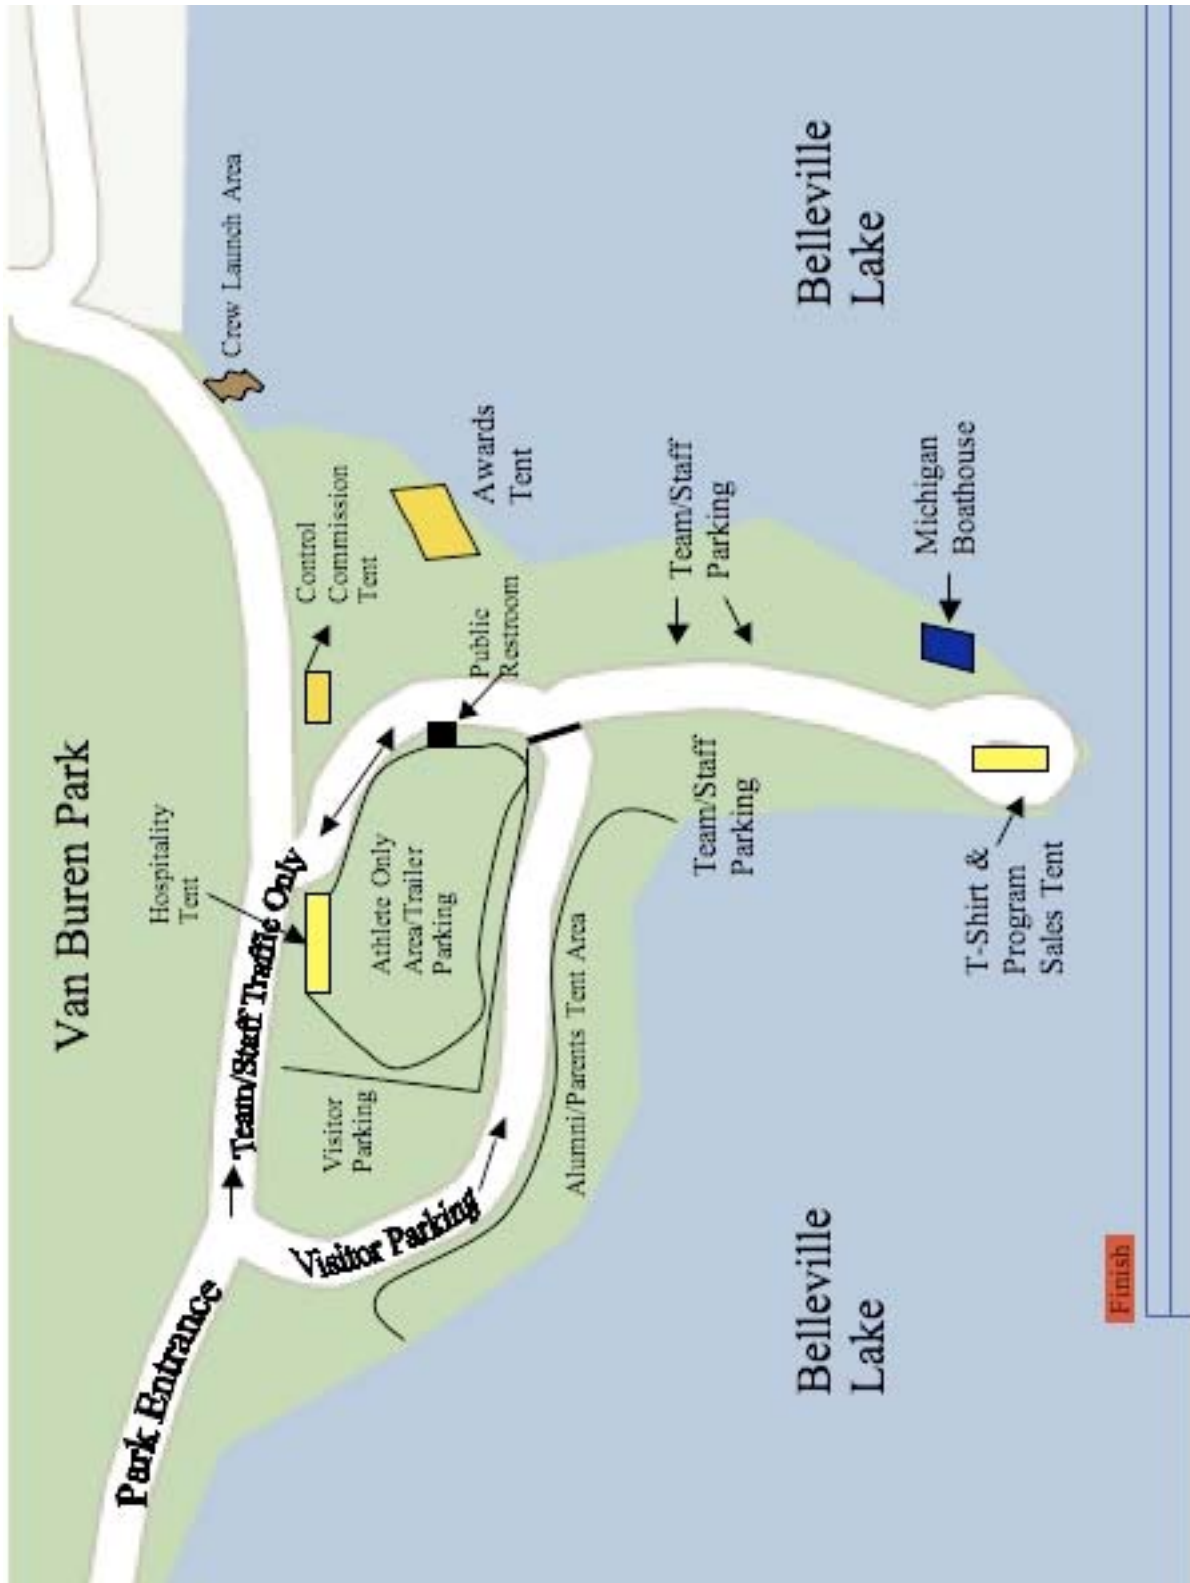

Practice Day Course Map

**BIG TEN**  
CONFERENCE

2008 WOMEN'S ROWING  
CHAMPIONSHIPS  
ANN ARBOR, MICHIGAN

Race Day Course Map

**BIGTEN**  
CONFERENCE

2008 WOMEN'S ROWING  
CHAMPIONSHIPS  
ANN ARBOR, MICHIGAN

Staging Area Map