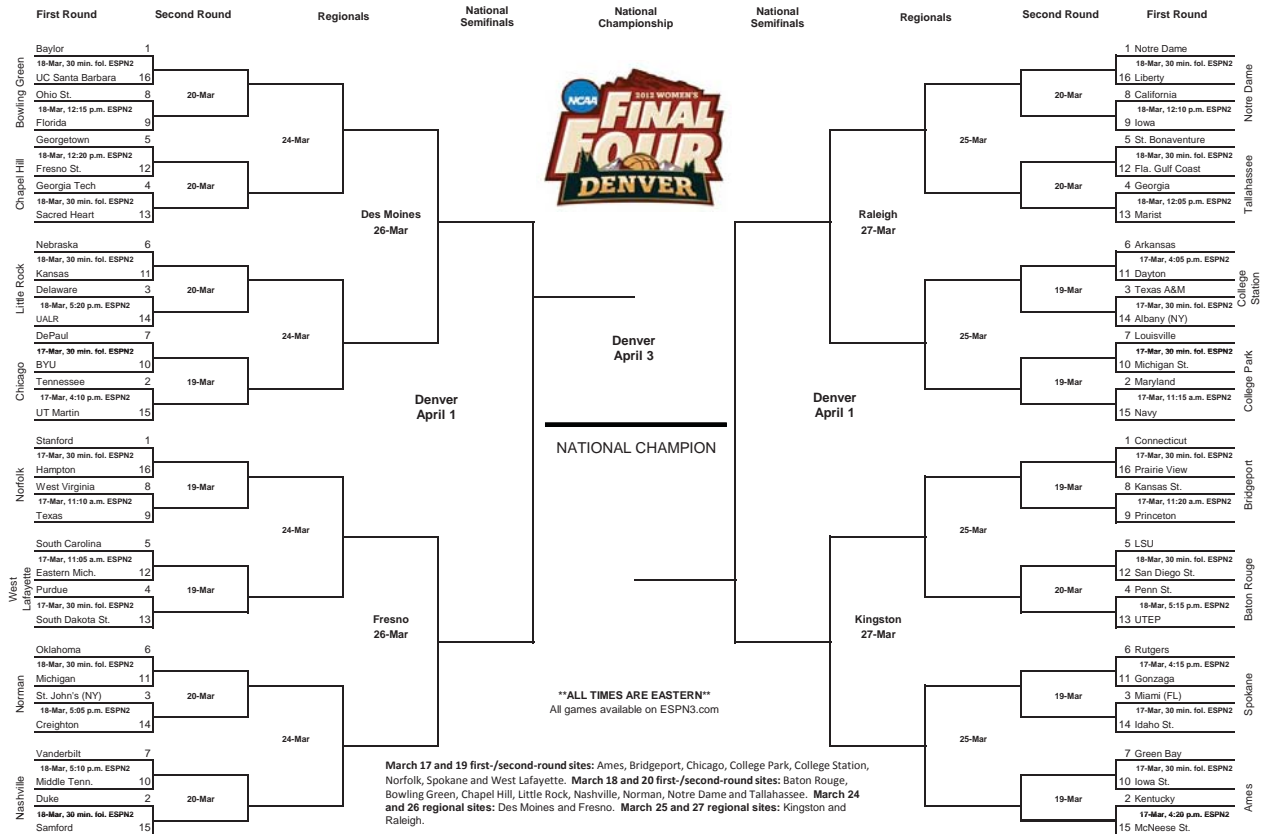

## 2012 NCAA TOURNAMENT BRACKET