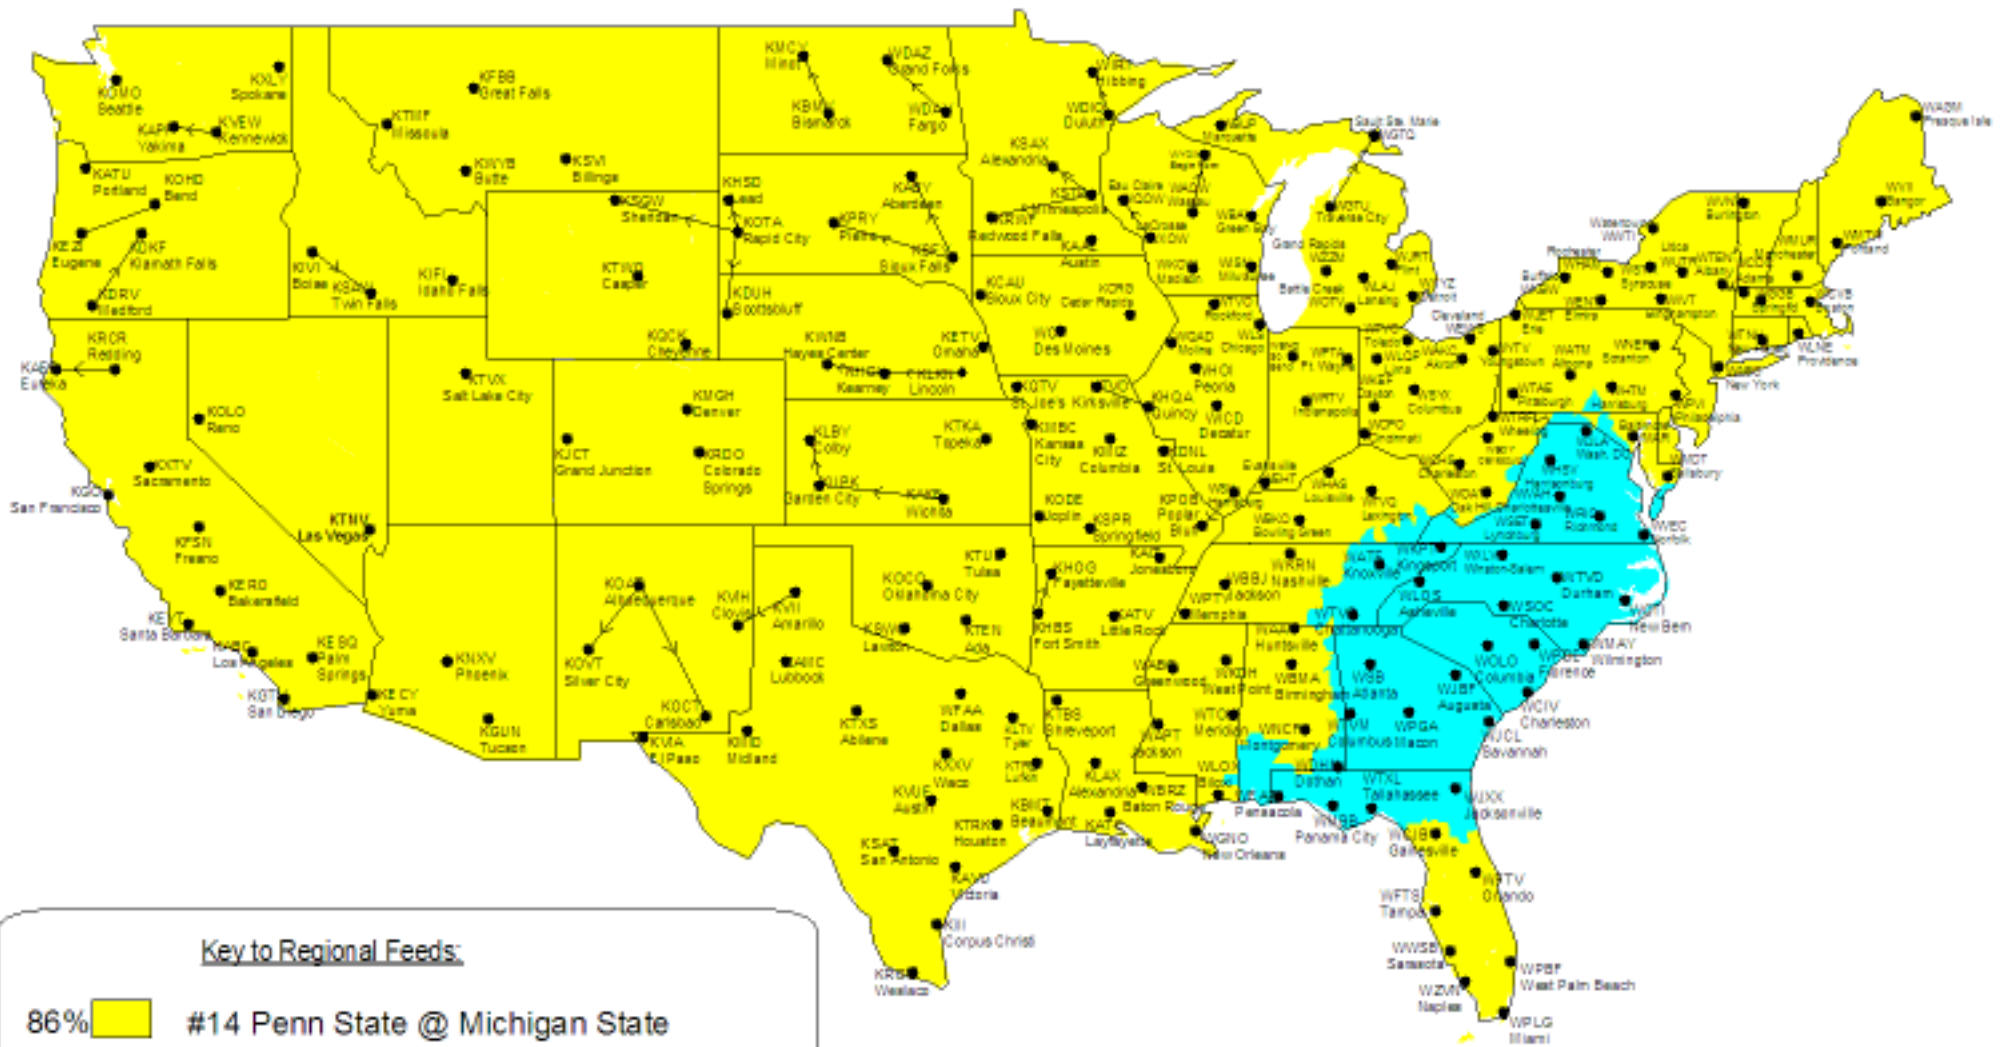

**ESPN on ABC - College Football Presented by Kay Jewelers**  
**#14 Penn State @ Michigan State, Virginia @ #23 Clemson**  
**Saturday, November 21, 2009 3:30 - 7:00 PM ET / 12:30 - 4:00 PM PT**

Alaska and Hawaii will receive Penn State @ Michigan State

ESPN will carry the reverse mirror of Penn State @ Michigan State and Virginia @ Clemson